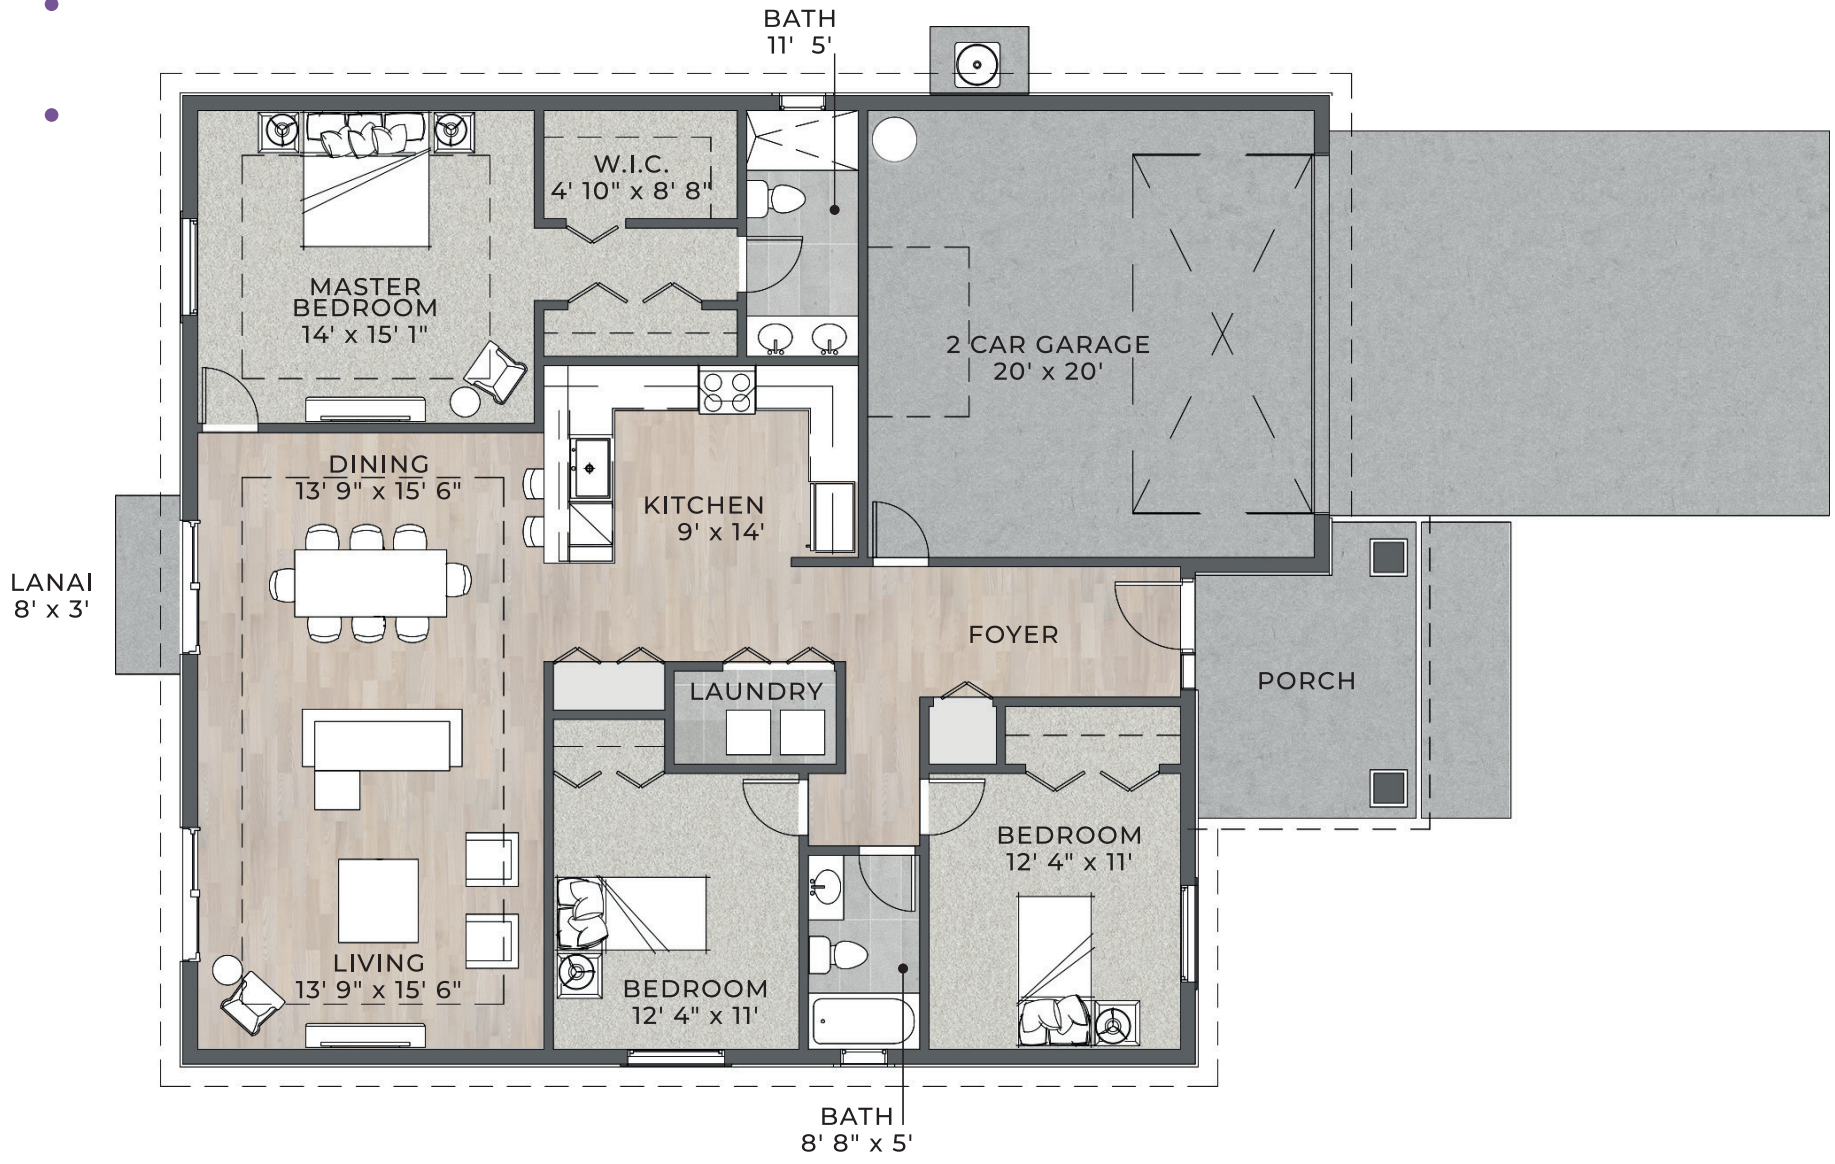

Features

3 Bedrooms
2 Bathrooms
2209 sqft total area
1661 sqft living area

CELINE

MODEL

📍 Florida, USA.

nndmconstruction.com

📷 @nndmconstruction

info@nndmconstruction.com