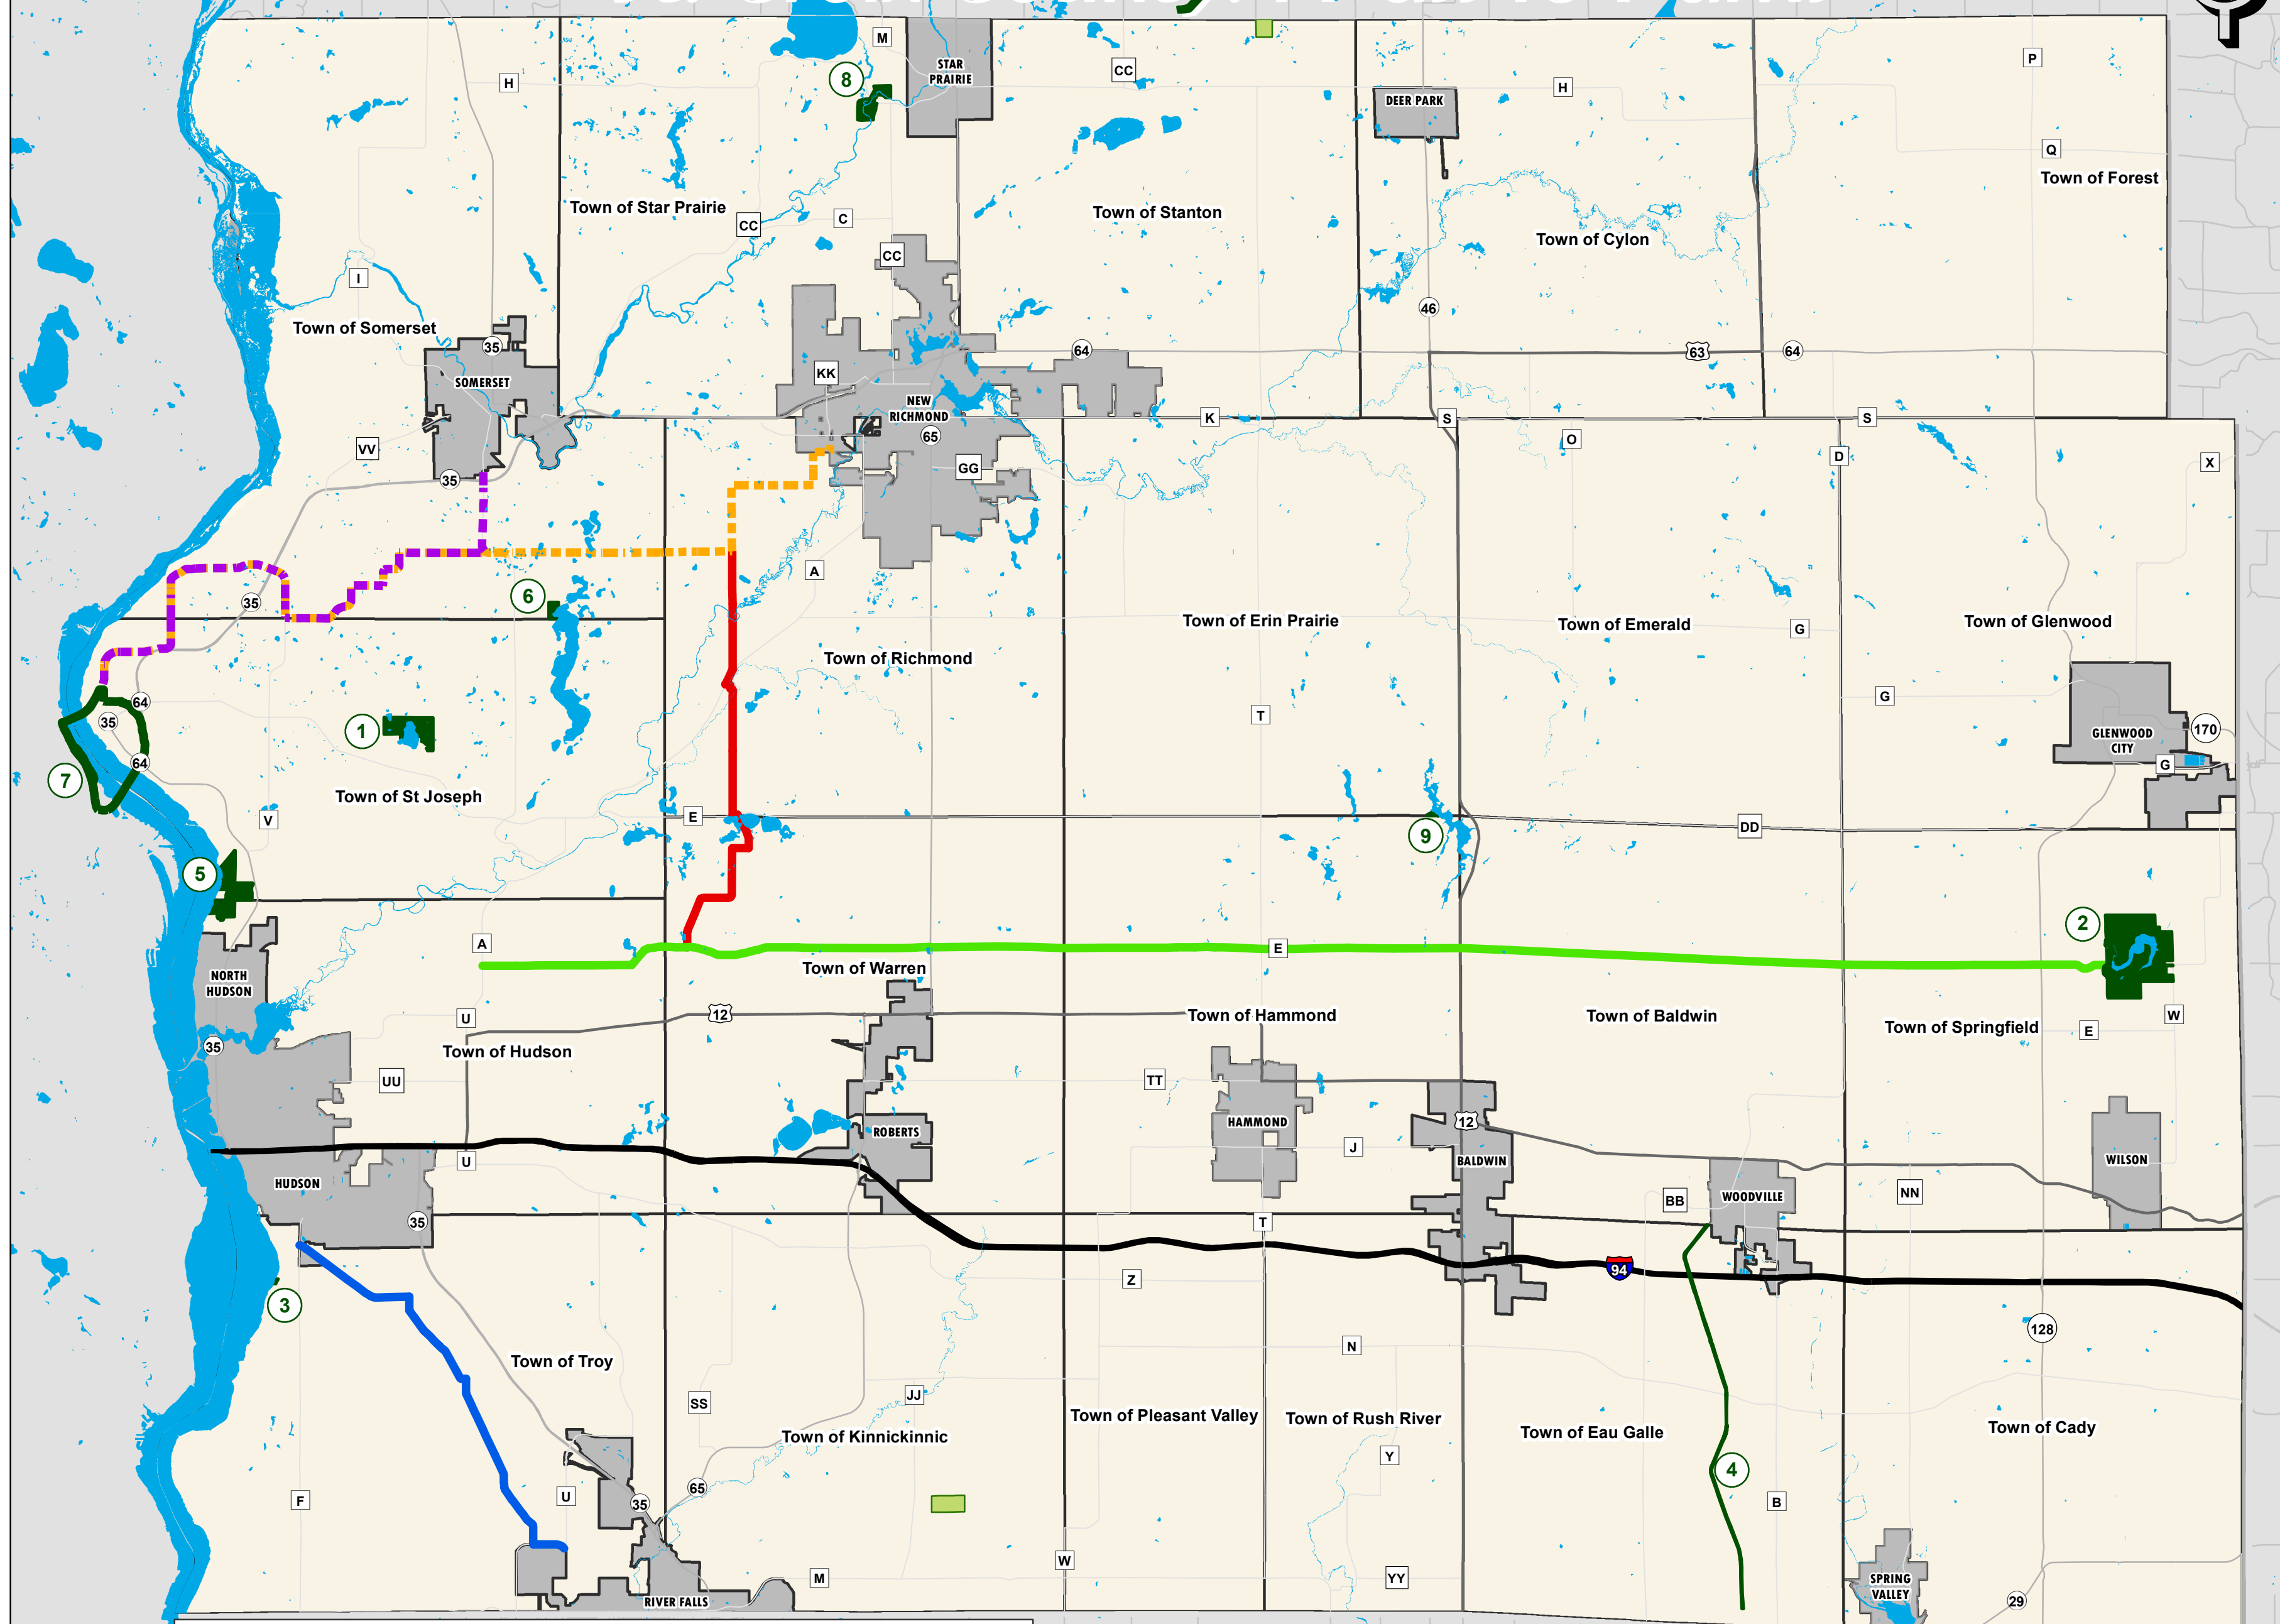

St. Croix County: 1 Pass 10 Parks

 County Parks	 County Forests
 St. Croix River Crossing Loop Trail	
Road Type	
 Interstate Highway	Signed Bike Routes
 US Highway	 Purple Diamond
 State Highway	 Orange Diamond
 County Highway	 Blue Circle
	 Green Square
	 Red Circle