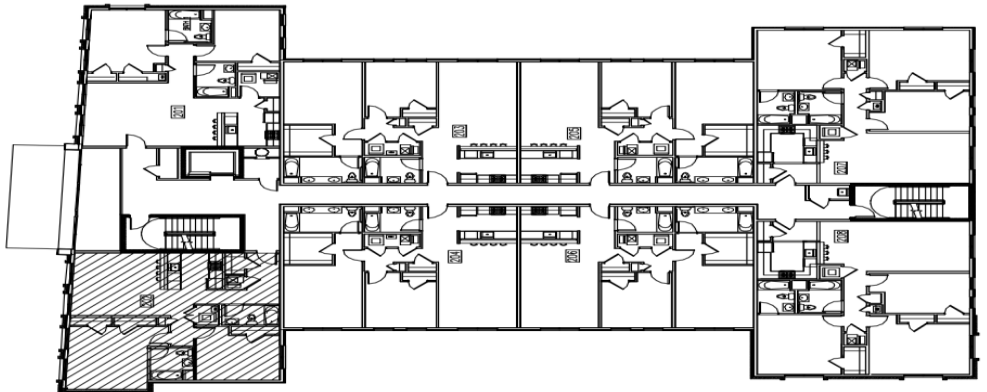

Lofts at Lincoln Park
 Units
 202, 302, 402
 1,069 Sq. Ft.
 2 Bedroom / 2 Bath

THIS PLAN CONSTITUTES A CORRECT REPRESENTATION OF THE IMPROVEMENT DESCRIBED IN ACCORDANCE WITH N.J.S.A. 46:8B. ALL DIMENSIONS AND AREA CALCULATIONS ARE APPROXIMATIONS AND THE EXACT CALCULATIONS MAY VARY BETWEEN SIMILAR UNITS DUE TO FIELD VARIATIONS. PURCHASERS SHOULD VERIFY CONFORMITY BETWEEN THE REPRESENTED UNIT AND ACTUAL UNIT.