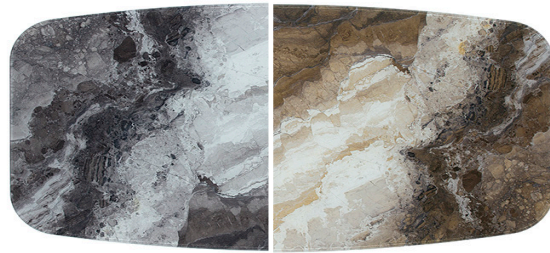

CERAMIC COLLECTION

2. F

calacatta luxe

sizes available
79"L 39.50" W
90.5"L 43" W
102.5"L 43 W

2. G

statuario

sizes available
79"L 39.50" W
90.5"L 43" W
102.5"L 43 W

2. H

liquid grey

rectangle
79"L 39.50" W
90.5"L 43" W
102.5"L 43 W
round 48", 55", 60"

GLASS COLLECTION

3. A stone illusion grey
stone illusion beige
sizes available
79"L 39.5" W
90.5"L 47" W
102.5"L 47" W

3. B satin glass grey
satin glass white
sizes available
79"L 39.5" W
90.5"L 47" W
102.5"L 47" W