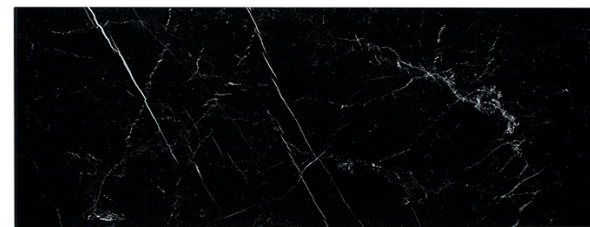

3. D black fossil
sizes available
79"L 39.5" W
90.5"L 39.5" W
102.5"L 39.5" W