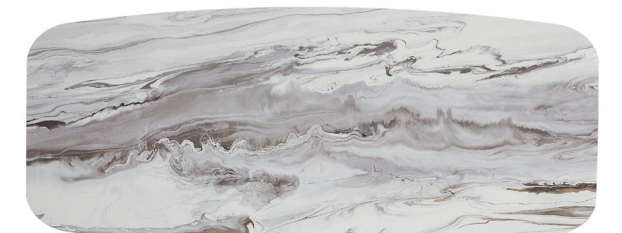

CERAMIC COLLECTION

2. F

calacatta luxe

sizes available
79"L 39.50" W
90.5"L 43" W
102.5"L 43 W

2. G

statuario

sizes available
79"L 39.50" W
90.5"L 43" W
102.5"L 43 W

2. H

liquid grey

rectangle
79"L 39.50" W
90.5"L 43" W
102.5"L 43 W
round 48", 55", 60"

GLASS COLLECTION

3. A stone illusion grey
stone illusion beige
sizes available
79"L 39.5" W
90.5"L 47" W
102.5"L 47" W

3. B satin glass grey
satin glass white
sizes available
79"L 39.5" W
90.5"L 47" W
102.5"L 47" W