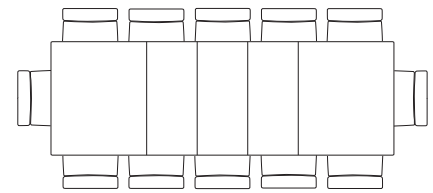

*Thanks to the three extensions supplied, the Agape top can easily transform into a larger table, managing to accommodate up to 12 people.*

140x80 H.75

180x80 H.75

220x80 H.75

260x80 H.75

---