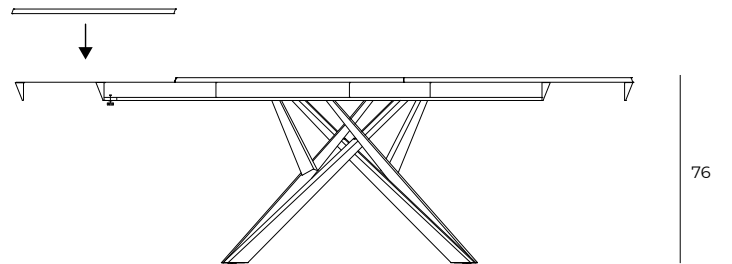

Allunga opzionale
Length optional

10x