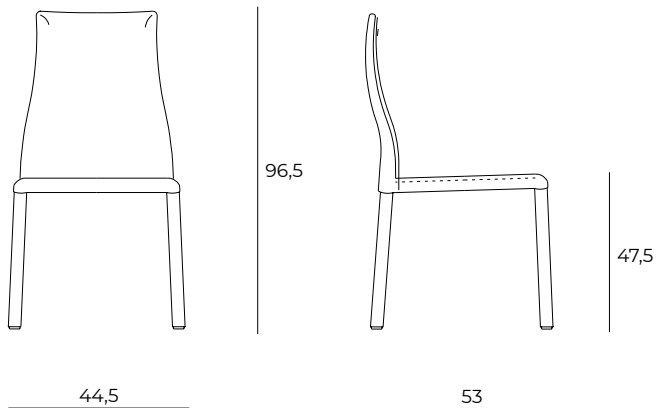

ES79 | BEAUTY

Sedia con gambe in metallo verniciato a sezione quadra. Seduta ergonomica rivestita in eco pelle o eco Nabuk. Cuciture in tinta.

Ergonomic chair covered in eco-leather or eco-nabuk. Tone on tone stitchings. Square section metal legs.