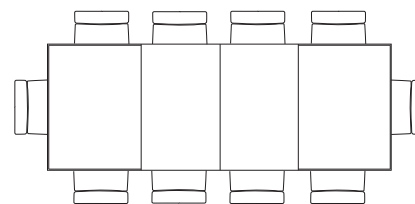

New Cover

TAVOLINO TRASFORMABILE • TRANSFORMABLE COFFEE TABLE

New Cover è un pratico tavolino trasformabile in un comodo e ampio tavolo da pranzo. Grazie al suo meccanismo è possibile alzare e allungare il piano, cambiando completamente la sua funzione.

design: Studio Pizeta

New Cover is a practical coffee table that can be transformed into a comfortable and large dining table. Thanks to its mechanism it is possible to raise and lengthen the top, completely changing its function.

design: Studio Pizeta