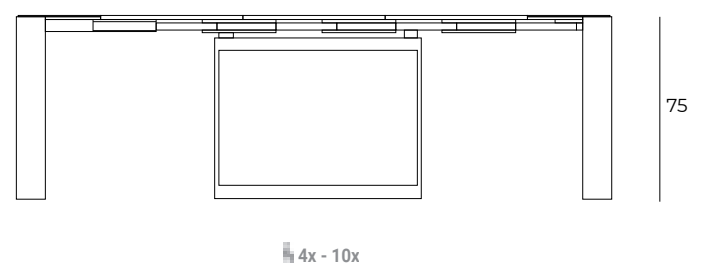

EC11 | MICRO

Consolle allungabile con meccanismo telescopico in metallo. Struttura, piano (19mm) e allunghe in eco legno. Quattro allunghe incorporate nella struttura. Gamba centrale girevole in metallo per supporto a meccanismo aperto. Dotata di rotelle per una facile movimentazione.

Extendable console with telescopic metal mechanism. Structure, top (19mm) and extensions in eco wood. Four extensions incorporated in the structure. Central metal leg for open mechanism support. Equipped with wheels for easy movement.