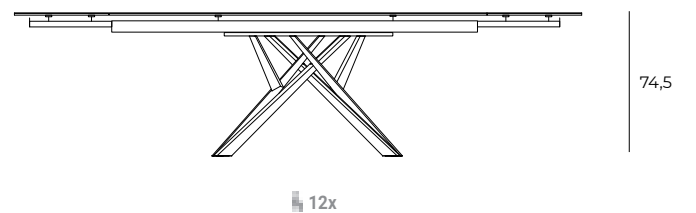

Extendable dining table with top and extensions in glass (12mm) or marble glass (11mm). Crossed metal structure, bronze or graphite coating, adjustable feet. Metal frame and aluminum mechanism. Side extensions 45cm each.