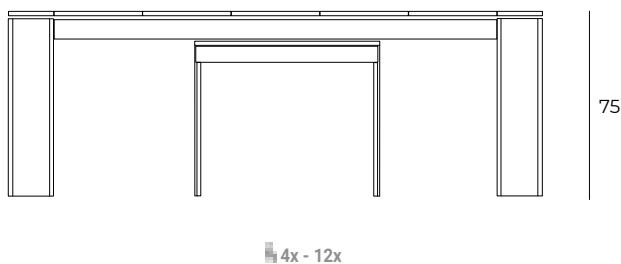

EC10 | MAXIMA

Consolle allungabile con meccanismo telescopico in metallo. Struttura, piano (19mm), gamba centrale e allunghe in eco legno. Dotata di cinque allunghe esterne e gamba centrale girevole per supporto a meccanismo aperto. Dotata di rotelle per una facile movimentazione.

Extendable console with telescopic metal mechanism. Structure, top (19mm), central leg and extensions in eco wood. Equipped with five external extensions and central swivel leg for open mechanism support. Equipped with wheels for easy movement.