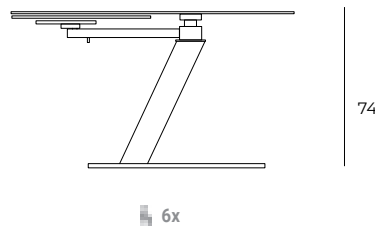

ET42 | ONE

Tavolo allungabile con basamento e colonna in metallo verniciato bronzo o grafite. Piano e allunga in cristallo (12mm) o Marble Glass (11mm). Allunga girevole con meccanismo di auto sollevamento azionabile mediante una leva nascosta sotto il piano.

Extendable table with metal base and column in bronze or graphite coating. Top and extension in glass (12mm) or Marble Glass (11mm). Swivel extension with self-lifting mechanism operated by a lever hidden under the top.