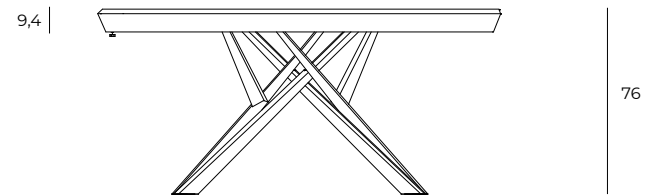

ET79 | LUNGO LARGO

Tavolo da pranzo allungabile con piano rettangolare in eco legno e base in metallo. Pratico piano estensibile sia in lunghezza che larghezza. Meccanismo in alluminio. Dispone a parte di un'allunga supplementare per consentire un'ulteriore step di apertura.

Extendable dining table with rectangular eco-wood top and metal base. Functional extendable top both in length and width. Aluminum mechanism. An additional extension is available to allow a further opening position.

Allunga opzionale
Length optional

10x