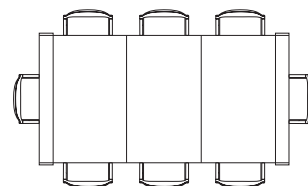

Slimmy

CONSOLLE TRASFORMABILE • TRANSFORMABLE CONSOLE

Innovativa nel design e nelle finiture, Slimmy si contraddistingue per le minime dimensioni e contemporaneamente per la grande stabilità strutturale. Adatta ad ogni angolo della casa, con il suo ingombro limitato, può infatti essere posizionata dietro una porta ma diventare anche un capiente tavolo da pranzo per ospitare fino a 8 persone.

design: Studio Pizeta

Innovative in design and finishes, Slimmy stands out for its small dimension and at the same time for its great stability.

Suitable for any corner of the house, with its small size, it can actually be positioned behind a door but also can become a large dining table that accommodate up to 8 guests.

design: Studio Pizeta

18x90 H.76

66/114/162x90 H.76