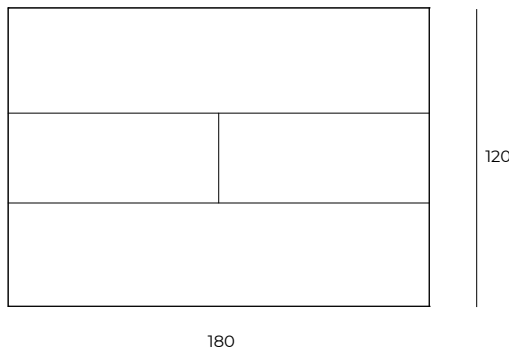

ET79 | LUNGO LARGO

Tavolo da pranzo allungabile con piano rettangolare in eco legno e base in metallo. Pratico piano estensibile sia in lunghezza che larghezza. Meccanismo in alluminio. Dispone a parte di un'allunga supplementare per consentire un'ulteriore step di apertura.

Extendable dining table with rectangular eco-wood top and metal base. Functional extendable top both in length and width. Aluminum mechanism. An additional extension is available to allow a further opening position.

10x

Allunga opzionale
Length optional

10x