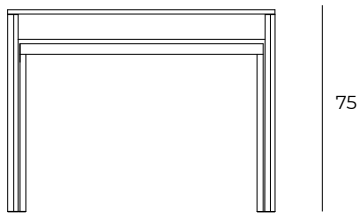

EC10 | MAXIMA

Consolle allungabile con meccanismo telescopico in metallo. Struttura, piano (19mm), gamba centrale e allunghe in eco legno. Dotata di cinque allunghe esterne e gamba centrale girevole per supporto a meccanismo aperto. Dotata di rotelle per una facile movimentazione.

Extendable console with telescopic metal mechanism. Structure, top (19mm), central leg and extensions in eco wood. Equipped with five external extensions and central swivel leg for open mechanism support. Equipped with wheels for easy movement.