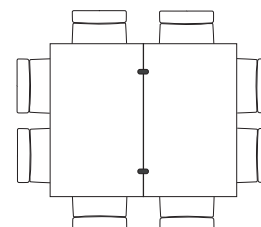

Fast

TAVOLINO TRASFORMABILE • TRANSFORMABLE COFFEE TABLE

Fast è un tavolino trasformabile semplice e lineare. Grazie alla base elevabile e al piano apribile a libro è possibile mutare il suo utilizzo e ospitare fino a sei persone con un semplice gesto.

design: Studio Pizeta

Fast is a simple and linear transformable coffee table. Thanks to the lifting base and the folding top it is possible to change its use and accommodate up to six guests with a simple movement.

design: Studio Pizeta