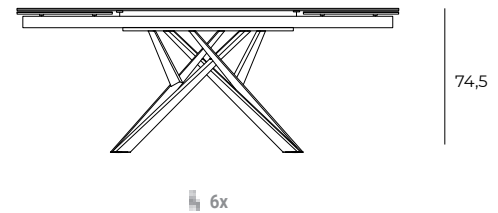

ET83 | ROMEO

Tavolo da pranzo allungabile con piano e allunghe in vetro (12mm) o marble glass (11mm). Basamento incrociato in metallo verniciato bronzo o grafite. Piedini regolabili. Telaio in metallo e guide in alluminio. Allunghe laterali da 45cm l'una.

Extendable dining table with top and extensions in glass (12mm) or marble glass (11mm). Crossed metal structure, bronze or graphite coating, adjustable feet. Metal frame and aluminum mechanism. Side extensions 45cm each.