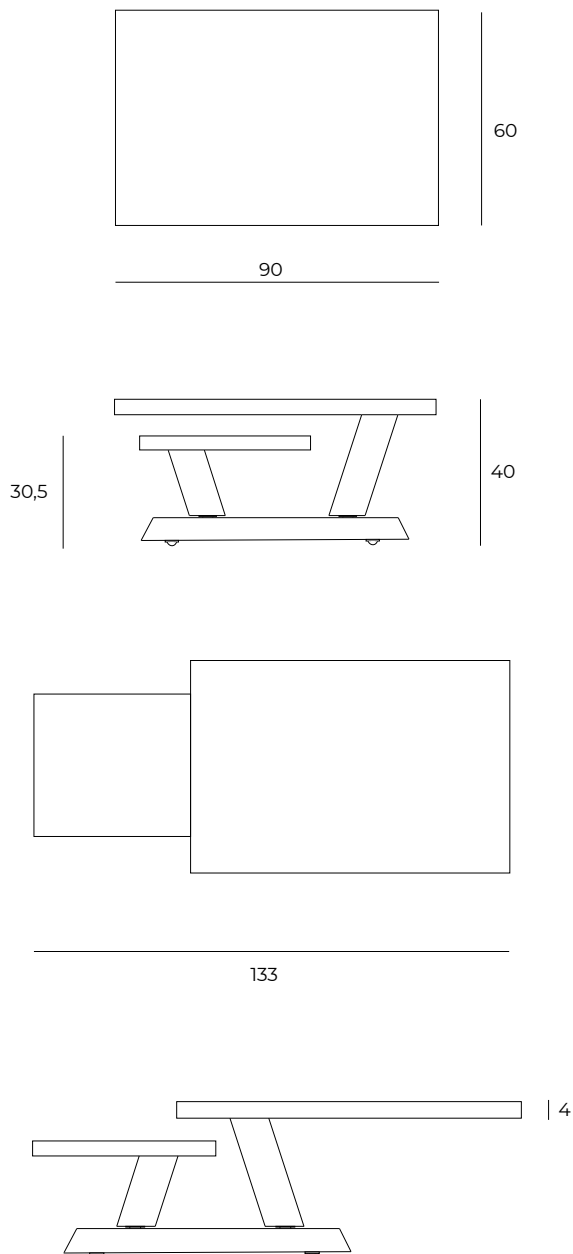

ET71 | RUMBA

Tavolino con piani girevoli sincronizzati. Due piani realizzati a folding in eco legno. Basamento e colonne in metallo. Colonne tubolari a sezione quadra. Quattro rotelle per una facile movimentazione.

Coffee table with synchronized twisting tops. Dual ecowood tops with folding edges. Metal base and columns. Square tube columns. Four wheels for easy movement.