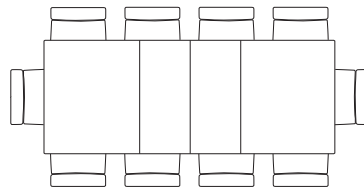

*Thanks to the three extensions supplied, the Agape top can easily transform into a larger table, managing to accommodate up to 12 people.*

140x80 H.75

180x80 H.75

220x80 H.75

260x80 H.75

---