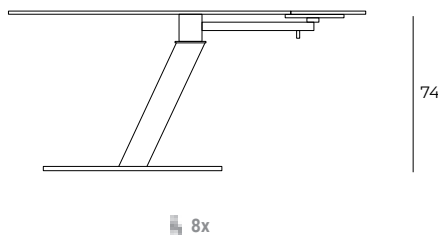

ET42 | ONE

Tavolo allungabile con basamento e colonna in metallo verniciato bronzo o grafite. Piano e allunga in cristallo (12mm) o Marble Glass (11mm). Allunga girevole con meccanismo di auto sollevamento azionabile mediante una leva nascosta sotto il piano.

Extendable table with metal base and column in bronze or graphite coating. Top and extension in glass (12mm) or Marble Glass (11mm). Swivel extension with self-lifting mechanism operated by a lever hidden under the top.