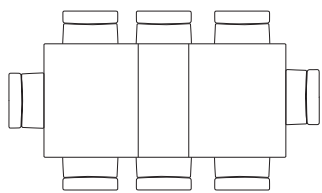

*Thanks to the three extensions supplied, the Agape top can easily transform into a larger table, managing to accommodate up to 12 people.*

140x80 H.75

180x80 H.75

220x80 H.75

260x80 H.75

---