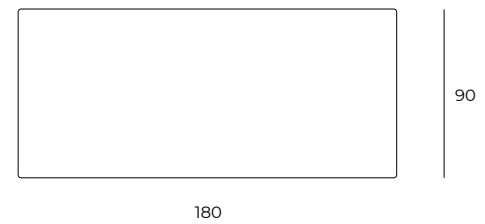

ET83 | ROMEO

Tavolo da pranzo allungabile con piano e allunghe in vetro (12mm) o marble glass (11mm). Basamento incrociato in metallo verniciato bronzo o grafite. Piedini regolabili. Telaio in metallo e guide in alluminio. Allunghe laterali da 45cm l'una.

Extendable dining table with top and extensions in glass (12mm) or marble glass (11mm). Crossed metal structure, bronze or graphite coating, adjustable feet. Metal frame and aluminum mechanism. Side extensions 45cm each.