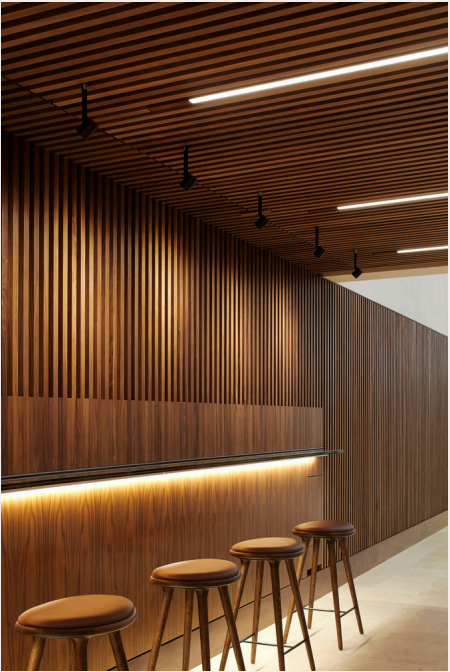

# High Stool

by Space Copenhagen

*The Musket Room, New York*

High Stool, Dark stain Beech

## Shell Bar Stool & High Stool

by Michael B. Dreeben & Space Copenhagen

*Il Sereno Hotel, Lago de Como*

Shell Bar Stool, Ultra Brandy

High Stool, Dark stain Beech

# High Stool

by Space Copenhagen

*Royal Opera House, London*

High Stool, Soaped Oak