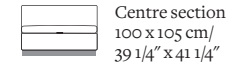

Corner section
105 x 105 cm/
41 1/4" x 41 1/4"

Closing section
120 x 105 cm/
47 1/4" x 41 1/4"