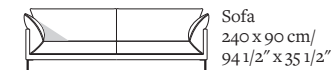

Footstool
90 x 60 cm/
35 1/2" x 23 1/2"

Model Chess

Arm height: 61 cm / 24"

Arm width: 15 - 30 cm / 6" - 11 3/4"

Total depth (frame): 95 and 115 cm / 37 1/2" and 45 1/2"

Seat depth: 50/70 cm / 19 3/4"/27 1/2"

Seat height: 41 cm / 16 1/2"

Total height (frame): 61 cm / 24"

All overall dimensions correspond to frame sizes.

The drawings are not a detailed expression of how the final furniture appears.