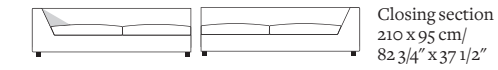

Chaise longue
100 x 155 cm/
39 1/4" x 61"