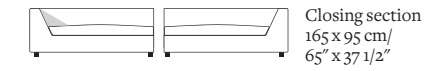

Closing section
145 x 95 cm/
57" x 37 1/2"

Closing section
210 x 95 cm/
82 3/4" x 37 1/2"