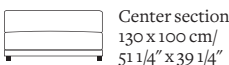

Closing section
110 x 100 cm/
43 1/4" x 39 1/4"