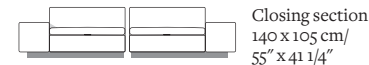

Chaise longue
140 x 165 cm/
55" x 65"