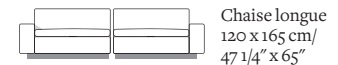

Closing section
130 x 105 cm/
51 1/4" x 41 1/4"