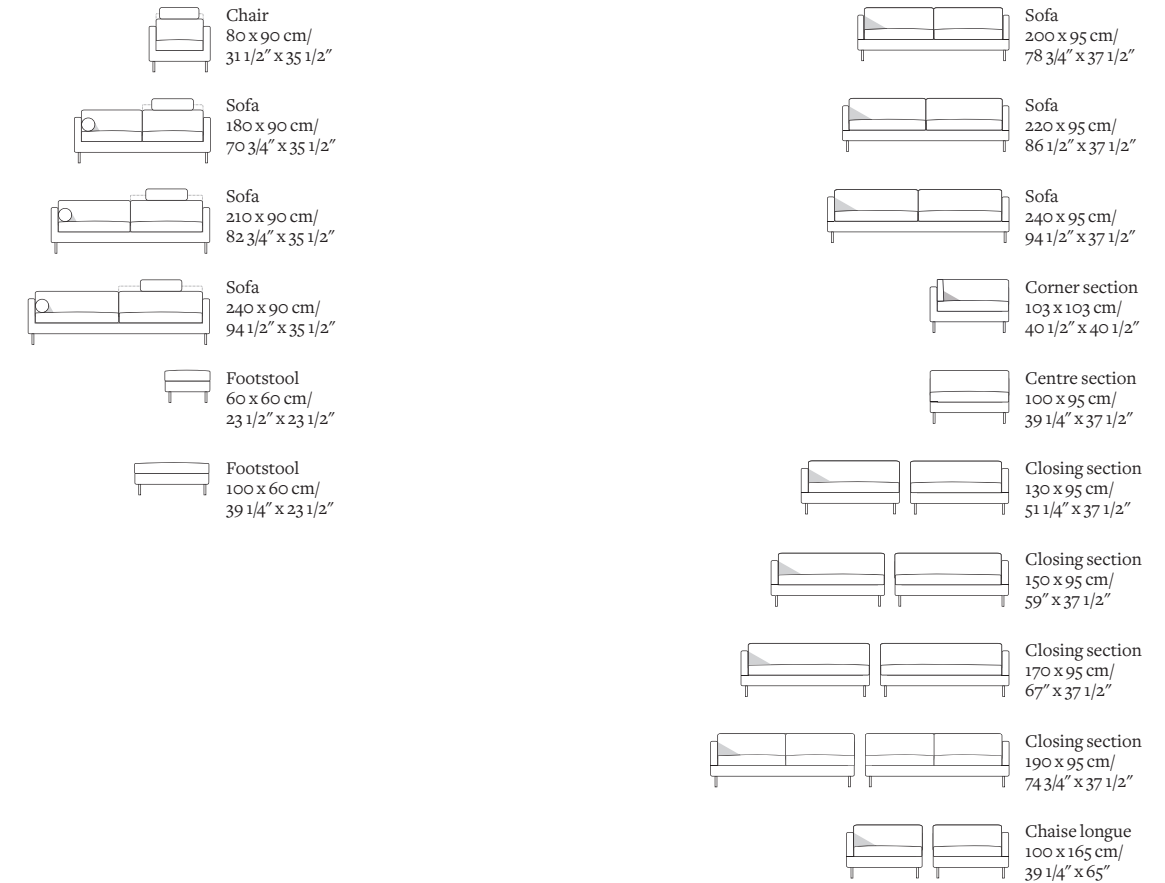

Model Lift

Arm height: 60 cm / 23 1/2"

Arm width: 9 cm / 3 1/2"

Total depth (frame): 90 cm / 35 1/2"

Seat depth: 56 cm / 22"

Seat height: 43 cm / 17"

Total height (frame): 70/83 cm / 27 1/2"/32 3/4"

All overall dimensions correspond to frame sizes.

The drawings are not a detailed expression of how the final furniture appears.