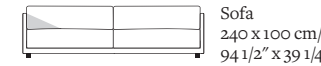

Footstool
 105 x 70 cm/
 41 1/4" x 27 1/2"

Footstool
 105 x 105 cm/
 41 1/4" x 41 1/4"

Footstool as closing
 105 x 105 cm/
 41 1/4" x 41 1/4"

Model Drop

Arm height: 60 cm / 23 1/2"
 Arm width: 6 cm / 2 1/4"
 Total depth (frame): 100 cm / 39 1/4"
 Seat depth: 50/68 cm / 19 3/4" / 26 3/4"
 Seat height: 40 cm / 15 3/4"
 Total height (frame): 60 cm / 23 1/2"
 All overall dimensions correspond to frame sizes.
 The drawings are not a detailed expression of how the final furniture appears.