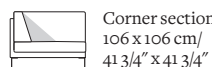

Sofa
240 x 98 cm/
94 1/2" x 38 1/2"

Center section
100 x 98 cm/
39 1/4" x 38 1/2"