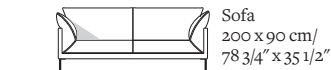

Total depth (frame): 90 cm / 35 1/2"

Seat depth: 51 cm / 20"

Seat height: 40 cm / 15 3/4"

Total height (frame): 71 cm / 28"

All overall dimensions correspond to frame sizes.

The drawings are not a detailed expression of how the final furniture appears.