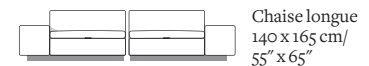

Closing section w.o. arm
100 x 105 cm/
39 1/4" x 41 1/4"