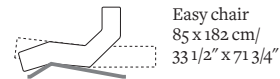

Chaise longue
100 x 155 cm/
39 1/4" x 61"

Footstool
80 x 60 cm/
31 1/2" x 23 1/2"

Footstool
100 x 60 cm/
39 1/4" x 23 1/2"

Model Control

Back height (3 steps): 44 - 105 cm / 17 1/4" - 41 1/4"
 Foot Support (2 steps): 23 - 42 cm / 9" - 16 1/2"
 Seat height: 39 cm / 15 1/4"
 All overall dimensions correspond to frame sizes.
 The drawings are not a detailed expression of how the final furniture appears.

Easy chair
 85 x 182 cm/
 33 1/2" x 71 3/4"

Model Control Glove

Back height (3 steps): 44 - 105 cm / 17 1/4" - 41 1/4"
 Foot Support (2 steps): 23 - 42 cm / 9" - 16 1/2"
 Seat height: 39 cm / 15 1/4"
 All overall dimensions correspond to frame sizes.
 The drawings are not a detailed expression of how the final furniture appears.