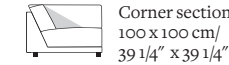

Sofa
240 x 100 cm/
94 1/2" x 39 1/4"

Center section
100 x 100 cm/
39 1/4" x 39 1/4"