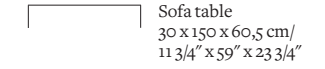

Sofa table
30 x 150 x 60,5 cm/
11 3/4" x 59" x 23 3/4"