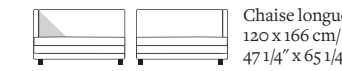

Closing section
110 x 106 cm/
43 1/4" x 41 3/4"

Closing section
120 x 106 cm/
47 1/4" x 41 3/4"

Closing section
130 x 106 cm/
51 1/4" x 41 3/4"

Closing section
140 x 106 cm/
55" x 41 3/4"

Chaise longue
120 x 166 cm/
47 1/4" x 65 1/4"