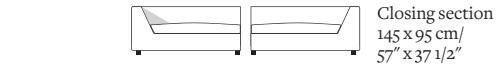

Closing section
165 x 95 cm/
65" x 37 1/2"