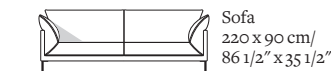

Sofa
200 x 90 cm/
78 3/4" x 35 1/2"

Sofa
240 x 90 cm/
94 1/2" x 35 1/2"