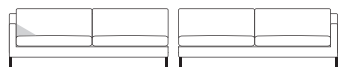

Model Streamline

Arm height: 58 cm / 22 3/4"

Arm width: 9 cm / 3 1/2"

Total depth (frame): 91 cm / 35 3/4"

Seat depth: 55 cm / 21 3/4"

Seat height: 42 cm / 16 1/2"

Total height (frame): 71 cm / 28"

All overall dimensions correspond to frame sizes.

The drawings are not a detailed expression of how the final furniture appears.