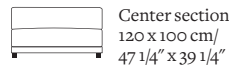

Center section
130 x 100 cm/
51 1/4" x 39 1/4"