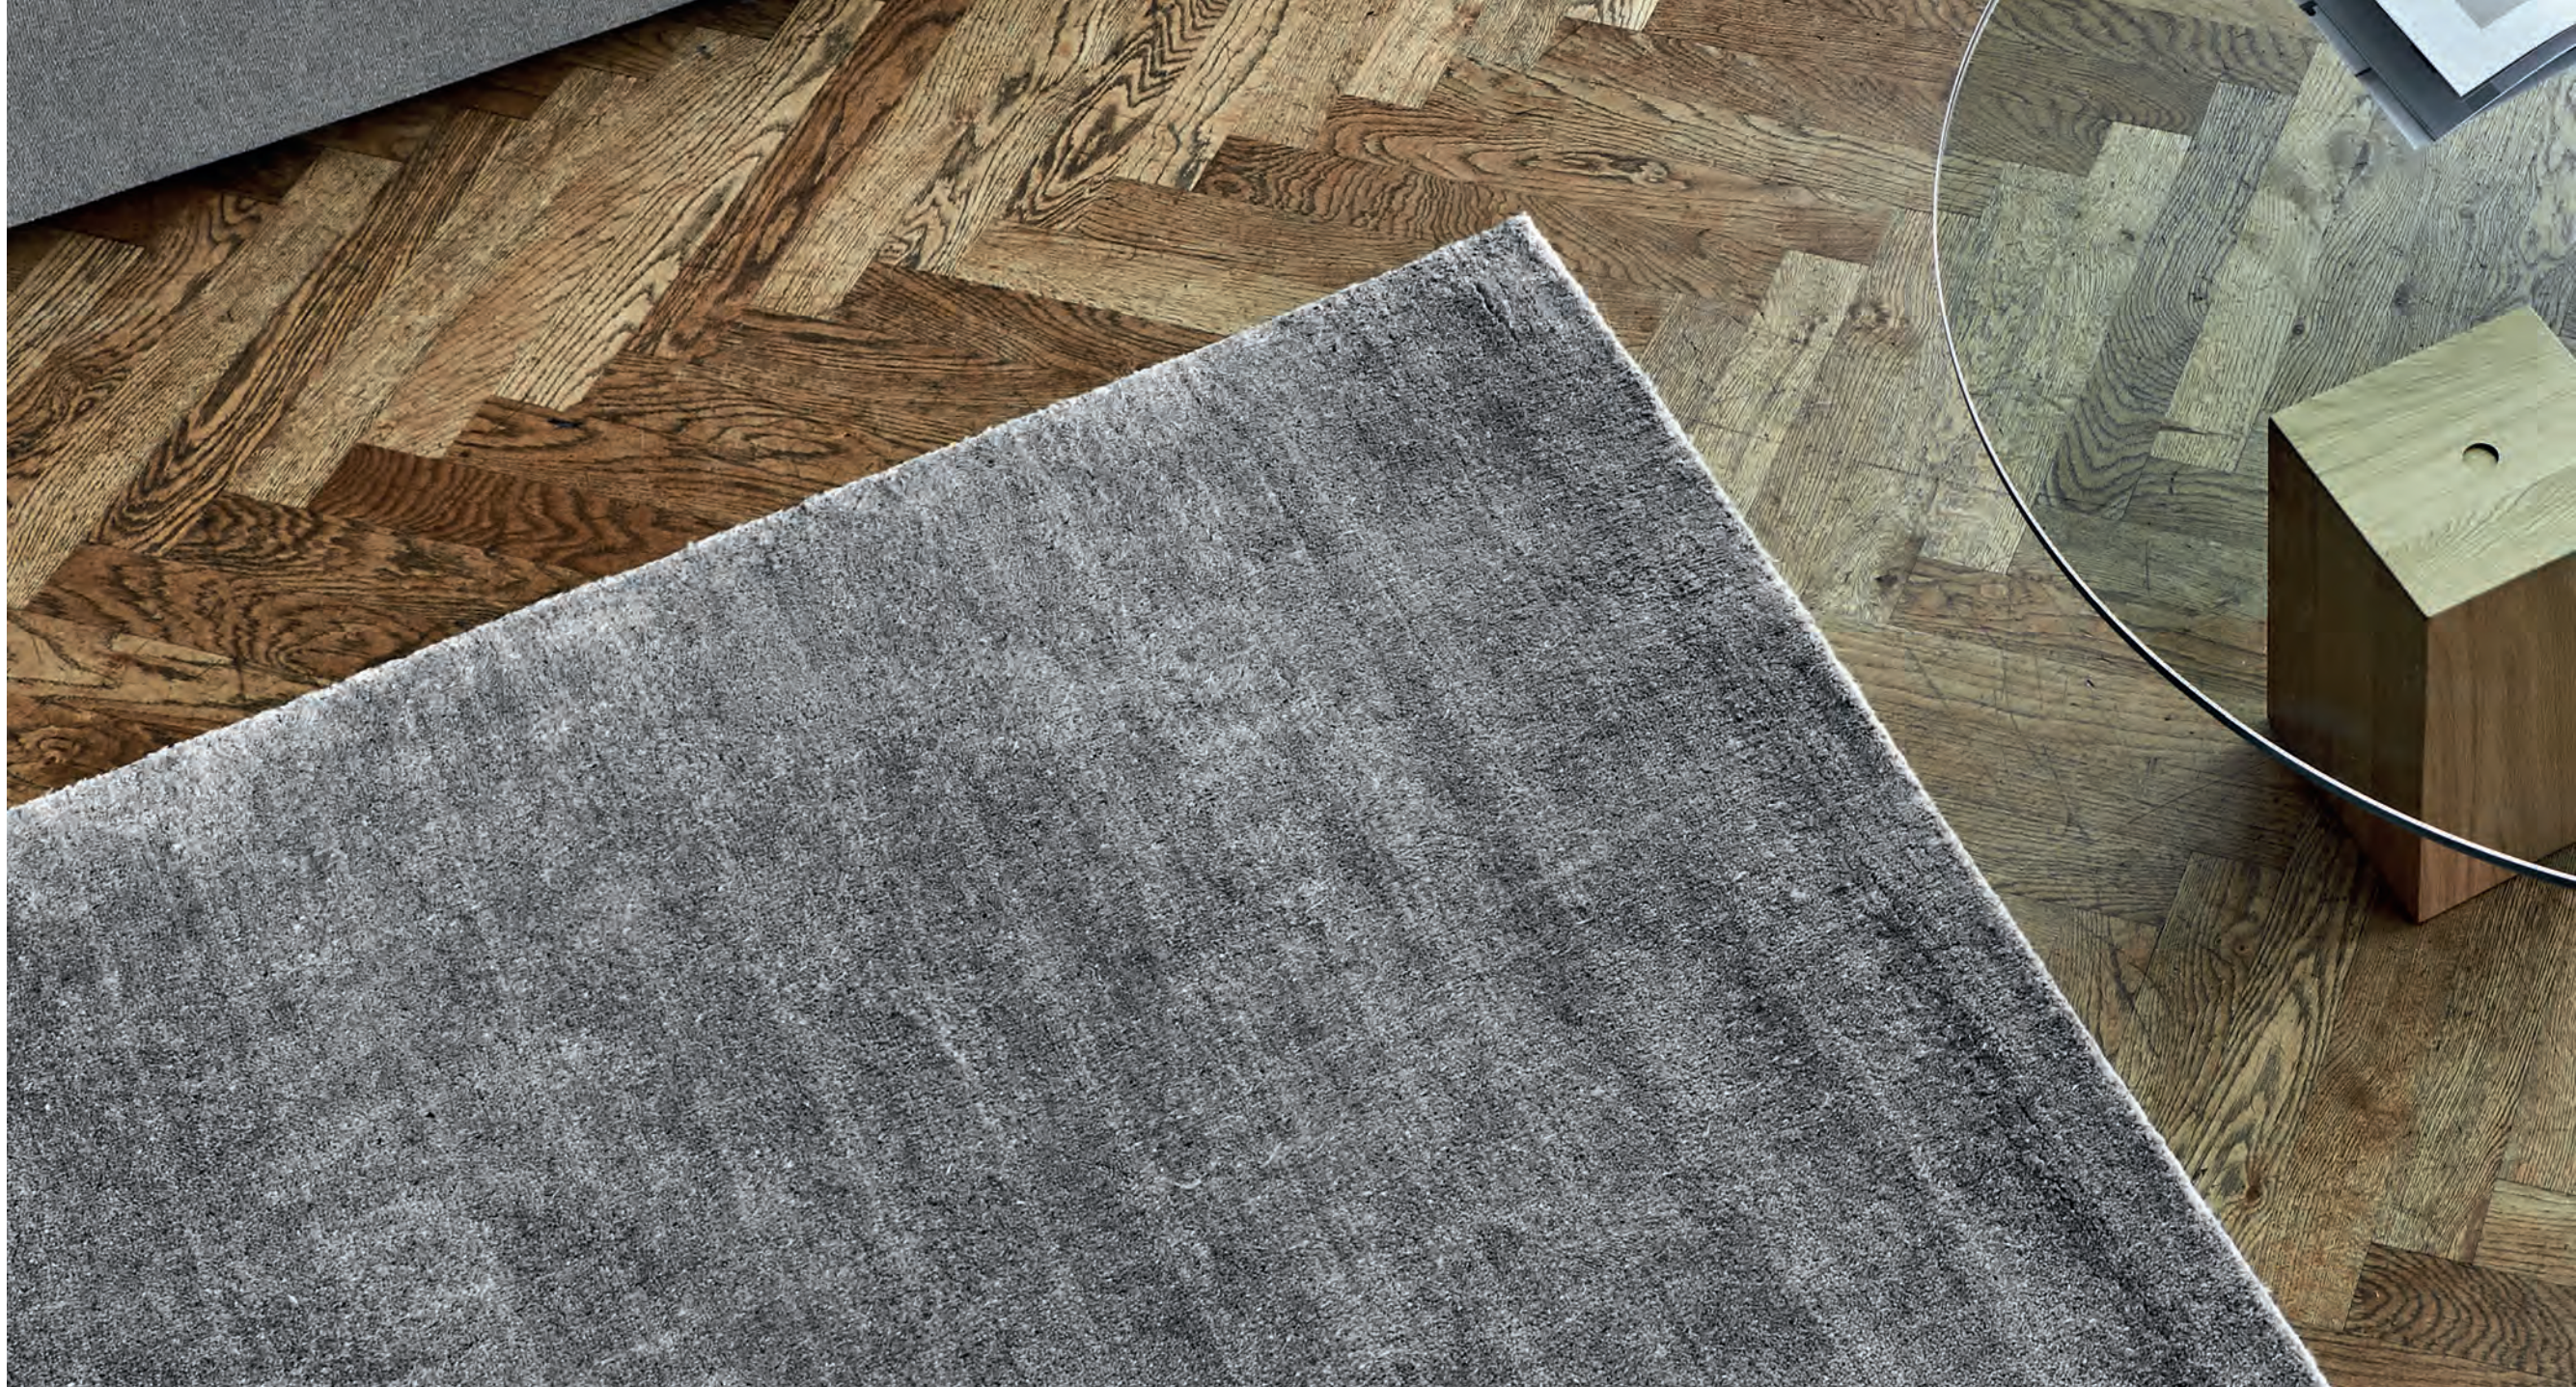

Right: Carpet Stick
170 x 240 cm / 67" x 94 1/2"
Colour Silver

Table: Puzz

Below: Carpet Stick
170 x 240 cm / 67" x 94 1/2"
Colour Nature

More details page 167