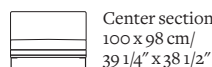

Closing section
110 x 98 cm/
43 1/4" x 38 1/2"