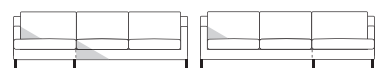

Sofa with chaise longue
220 x 151/91 cm/
86 1/2" x 59 1/2" / 35 3/4"
Chaise. width: 80 cm / 31 1/2"

Sofa with chaise longue
240 x 151/91 cm/
94 1/2" x 59 1/2" / 35 3/4"
Chaise. width: 80 cm / 31 1/2"

Sofa with chaise longue
230 x 151/91 cm/
90 1/2" x 59 1/2" / 35 3/4"
Chaise. width: 80 cm / 31 1/2"