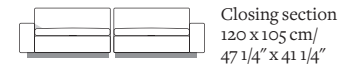

Chaise longue
120 x 165 cm/
47 1/4" x 65"