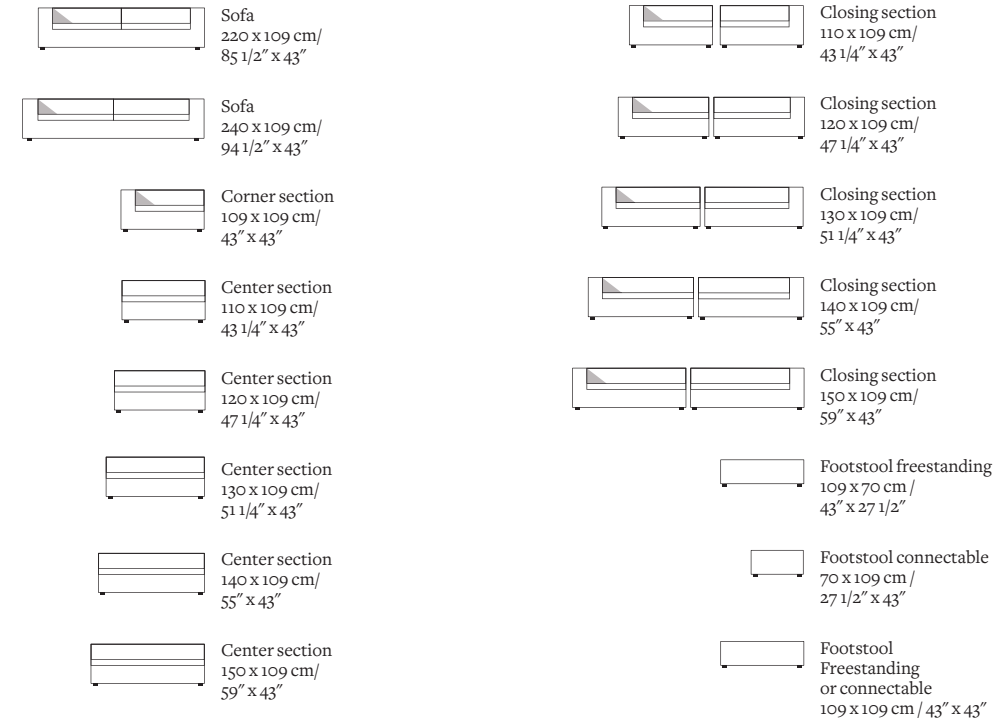

Model Icon

Arm height: 58 cm / 22 3/4"

Arm width: 18 cm / 7"

Total depth (frame): 109 cm / 43"

Seat depth: 52 cm / 20 1/2"

Seat height: 38 cm / 15"

Total height (frame): 58 cm / 22 3/4"

All overall dimensions correspond to frame sizes.

The drawings are not a detailed expression of how the final furniture appears