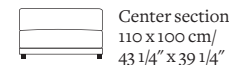

Center section
120 x 100 cm/
47 1/4" x 39 1/4"