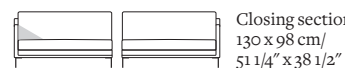

Closing section
140 x 98 cm/
55" x 38 1/2"