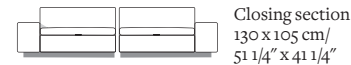

Chaise longue
130 x 165 cm/
51 1/4" x 65"