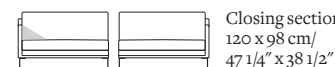

Closing section
130 x 98 cm/
51 1/4" x 38 1/2"