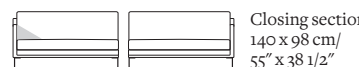

Model Ash

Arm height: 61,5 cm / 24 1/4"

Arm width: 5 cm / 2"

Total depth (frame): 98 cm / 38 1/2"

Seat depth: 52 cm / 20 1/2"

Seat height: 41 cm / 16 1/4"

Total height (frame): 68,5 cm / 27"

All overall dimensions correspond to frame sizes.

The drawings are not a detailed expression of how the final furniture appears.

Model Aton

Arm height: 52 cm / 20 1/2"

Arm width: 21 cm / 8 1/4"

Total depth (frame): 109 cm / 43"

Seat depth: 53 cm / 20 3/4"

Seat height: 43 cm / 17"

Total height (frame): 60 cm / 23 1/2"

All overall dimensions correspond to frame sizes.

The drawings are not a detailed expression of how the final furniture appears.