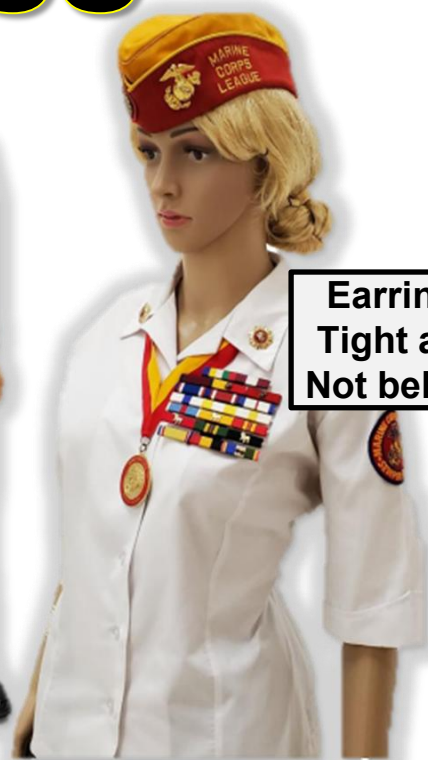

PUP Collar

***Pedigree Devil Dog
Collar***

Undress

Nametag not to be worn on any other uniform

**Associate Member
No NCO Red Stripe**

**Earrings: (optional)
Tight against the ear
Not below the earlobe**

CASUAL