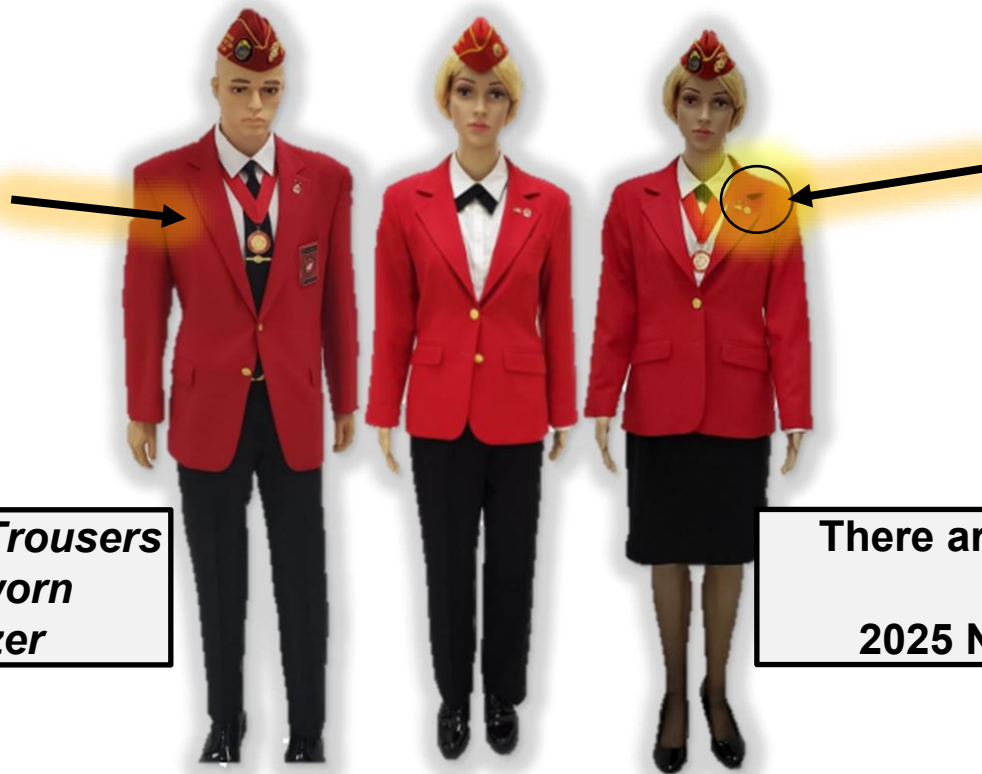

PUP Collar

***Pedigree Devil Dog
Collar***

Undress

Nametag not to be worn on any other uniform

**Associate Member
No NCO Red Stripe**

**Earrings: (optional)
Tight against the ear
Not below the earlobe**

CASUAL