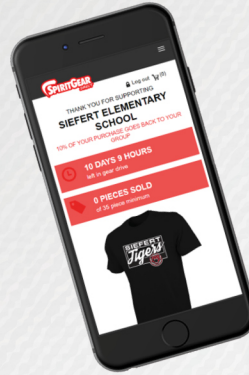

SPIRIT GEAR DIRECT

Gear Drive

CUSTOM FLYER

Pick 6 unique garments.

14 DAY GEAR DRIVE

Run your Gear Drive for 2 weeks.

SHARE

Share your Gear Drive with parents.

CUSTOM GEAR

Get your custom swag!

CUSTOM ONLINE STORE
NO UP-FRONT COSTS
NO LEFTOVER INVENTORY

get started today...

YOUR SPIRIT. YOUR WAY.™

SPIRIT GEAR DIRECT

Gear Drive

HERE'S HOW IT WORKS:

- Two Week Sale
- No Check Collection w/ Online Drive
- No Leftover Inventory
- Free Full-Color Custom Flyer
- Packed-per-Student
- Up to 10% Profit
- Free Graphic Design
- Custom Online Store
- Mobile Friendly
- Ship-to-School & Ship-to-Home Options