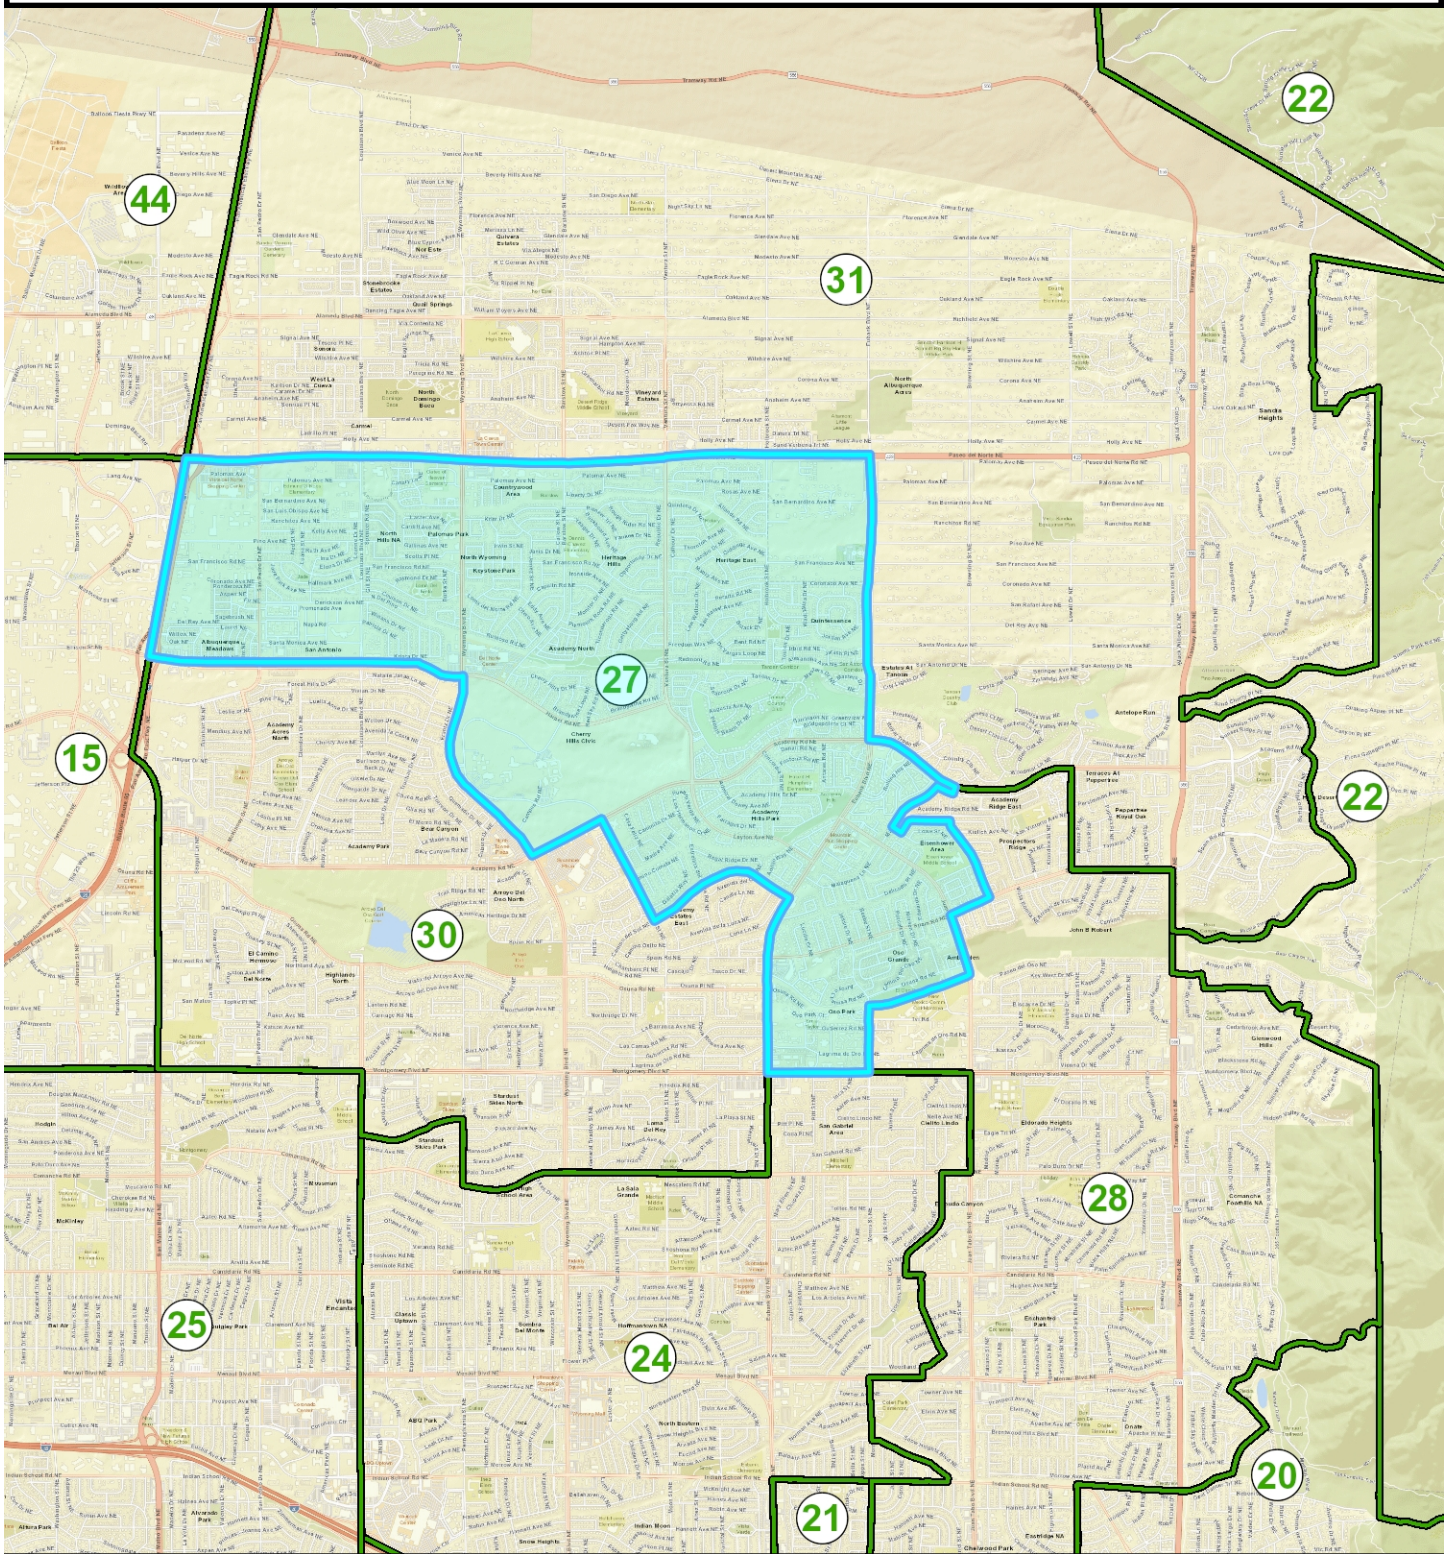

New Mexico House District 27

State Representative Marian Matthews

<p>7/7/22</p>	<p>This information is for reference only. Bernalillo County assumes no liability for errors associated with the use of these data. Users are solely responsible for confirming data accuracy when necessary. For current information visit http://www.bermco.gov/planning/gis.aspx.</p>	<p>Notes</p>
	<p>0 6,869.73 13,739.5</p> <p>————— ————— ————— Feet</p>	