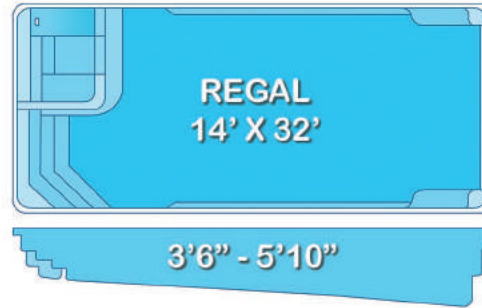

Lagoon

Our *Lagoon* shapes offer graceful curves with sweeping entry steps designed to have an elegant style that flawlessly accents the *splendor of nature*.

FIJI
8' X 14'

2'6" FLAT

MAUI
8' X 14'

4' FLAT

TYBEE
10' X 21'

4'6" FLAT

LAGUNA
14' X 32'

3'6" - 6'

TAHITI
14' X 34'

3' - 6'

MOROCCAN
16' X 35'

3'6" - 6'

PARADISE BAY
16' X 38'

3'7" - 6'

POOLS

Pool-Spa

Choosing a *Pool-Spa* combination gives you the *best of both worlds.*

Grecian

Our *Grecian* models add *beauty and charm* to any backyard.

Beach Entry

Our *Beach Entry* designs provide ease of entry and are *stylish and sleek*.

CATALINA
16' X 32'

3'8" - 6'

KEY WEST
16' X 37'

3'4" - 6'3"

GRAND CAYMAN
17' X 37'

3'4" - 6'1"

POOLS

Custom