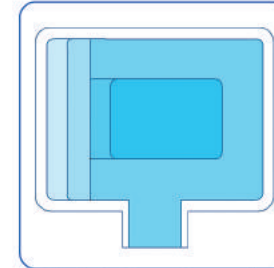

8-foot depth

Our *8-foot depth* model pools provide large swim areas for family fun and enjoyment while adding *captivating beauty* to your backyard.

SPAS

Spas

To complement our beautiful line of Custom Fiberglass Pools we offer an equally magnificent line of spas. Our *spas* are available in spill over or non-spill over models and can be added to any of our pools. Listen to the sound of a waterfall while recharging with an invigorating swim. Then immerse yourself in the *soothing warm water* of your spa and feel the stress of the day fade away.

SPILL OVER

6' Round

7' Octagon

8' Round

9'x7' Rectangle

10'x7' Kidney

7' Square

7' Octagon