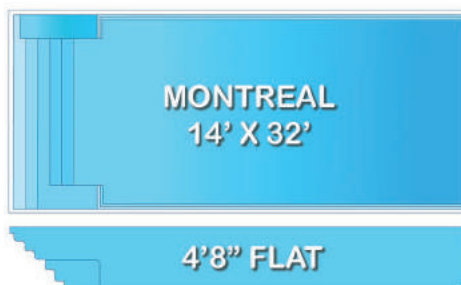

Rectangle

Our *Rectangle* shapes offer classic lines blended with modern features for added *comfort and relaxation*.