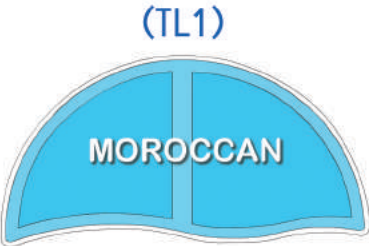

10'x7' Kidney

NON-SPILL OVER

TANNING LEDGES

Tanning Ledges

Our *Tanning Ledges* are 10 inches deep and provide the perfect place for your water-friendly patio furniture. Whether you want a place to tan, just lounge, or have a place for children to play, our uniquely designed tanning ledges are a great addition to any backyard.

9'6"X18' - 10" DEEP

8'6"X18' - 10" DEEP

8'6"X18'6" - 10" DEEP

9'6"X18' - 10" DEEP

7'3"X13'9" - 10" DEEP

8'6"X19'6" - 10" DEEP

9'X16'8" - 10" DEEP

ENJOY THE