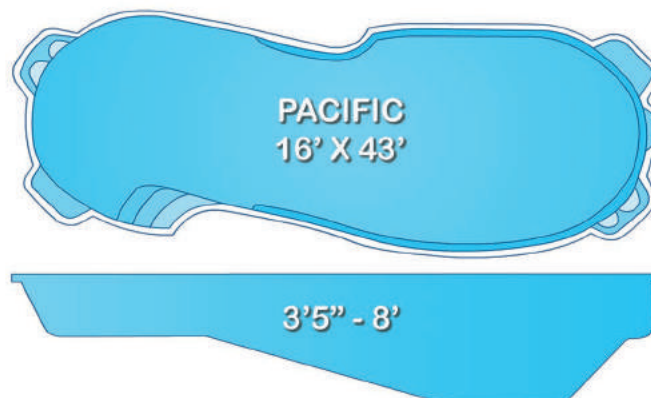

CATALINA
16' X 32'

3'8" - 6'

KEY WEST
16' X 37'

3'4" - 6'3"

GRAND CAYMAN
17' X 37'

3'4" - 6'1"

POOLS

Custom

ABACOS
14'X34'

3'6" - 5'10"

SUNSET CAY
16'X34'

3'7" - 6'

MONACO BAY
16'X35'

3'2" - 6'

KEY LARGO
16'X36'

3'4" - 6' W/LOUNGER & TABLE

8-foot depth

Our *8-foot depth* model pools provide large swim areas for family fun and enjoyment while adding *captivating beauty* to your backyard.

SPAS

Spas

To complement our beautiful line of Custom Fiberglass Pools we offer an equally magnificent line of spas. Our *spas* are available in spill over or non-spill over models and can be added to any of our pools. Listen to the sound of a waterfall while recharging with an invigorating swim. Then immerse yourself in the *soothing warm water* of your spa and feel the stress of the day fade away.