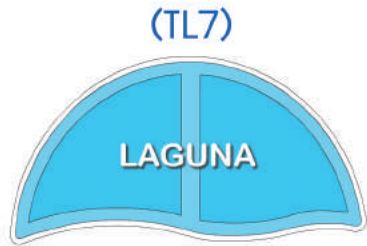

9'6"X18' - 10" DEEP

8'6"X18' - 10" DEEP

8'6"X18'6" - 10" DEEP

9'6"X18' - 10" DEEP

7'3"X13'9" - 10" DEEP

8'6"X19'6" - 10" DEEP

9'X16'8" - 10" DEEP

ENJOY THE

Sunshine

Lengths, widths, and depths may vary up to 3%. Measurements are to widest point on each side of the outside edge. Diving is prohibited on pools less than 8'. Custom Fiberglass Pools does not recommend diving or the use of a diving board on any pool model.