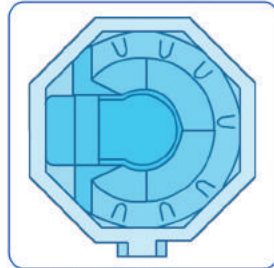

8-foot depth

Our *8-foot depth* model pools provide large swim areas for family fun and enjoyment while adding *captivating beauty* to your backyard.

SPAS

Spas

To complement our beautiful line of Custom Fiberglass Pools we offer an equally magnificent line of spas. Our *spas* are available in spill over or non-spill over models and can be added to any of our pools. Listen to the sound of a waterfall while recharging with an invigorating swim. Then immerse yourself in the *soothing warm water* of your spa and feel the stress of the day fade away.

SPILL OVER

6' Round

7' Octagon

8' Round

9'x7' Rectangle

10'x7' Kidney

7' Square

7' Octagon