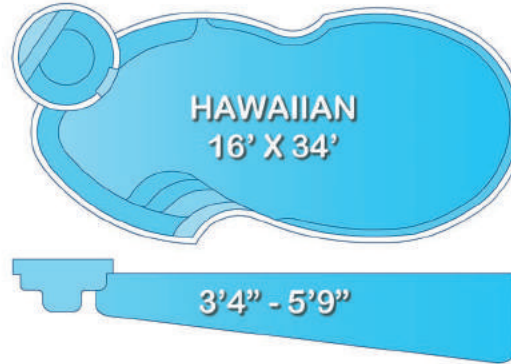

4'6" FLAT

LAGUNA
14' X 32'

3'6" - 6'

TAHITI
14' X 34'

3' - 6'

MOROCCAN
16' X 35'

3'6" - 6'

PARADISE BAY
16' X 38'

3'7" - 6'

POOLS

Pool-Spa

Choosing a *Pool-Spa* combination gives you the *best of both worlds.*

Grecian

Our *Grecian* models add *beauty and charm* to any backyard.

Beach Entry

Our *Beach Entry* designs provide ease of entry and are *stylish and sleek*.