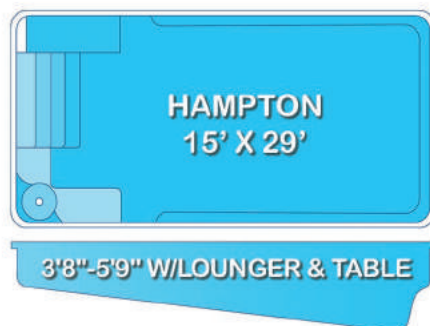

Rectangle

Our *Rectangle* shapes offer classic lines blended with modern features for added *comfort and relaxation*.