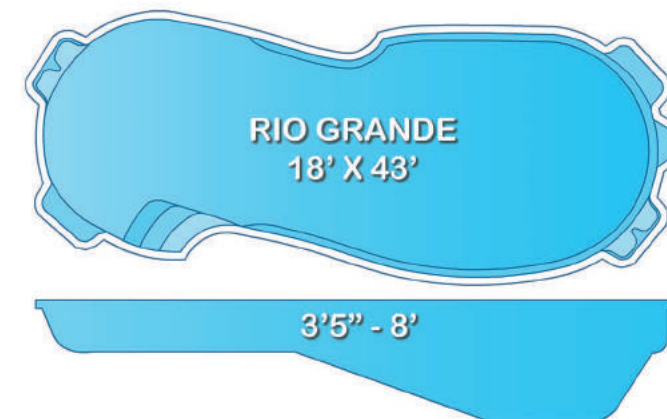

8-foot depth

Our *8-foot depth* model pools provide large swim areas for family fun and enjoyment while adding *captivating beauty* to your backyard.