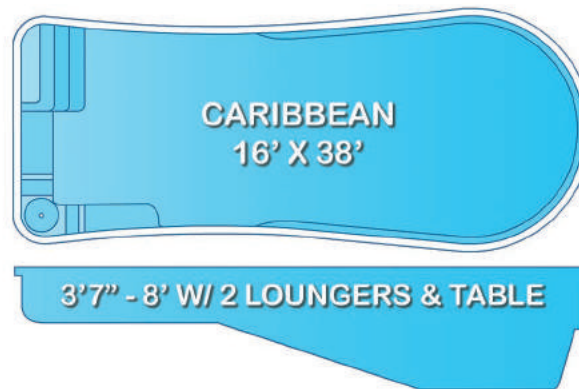

8-foot depth

Our *8-foot depth* model pools provide large swim areas for family fun and enjoyment while adding *captivating beauty* to your backyard.