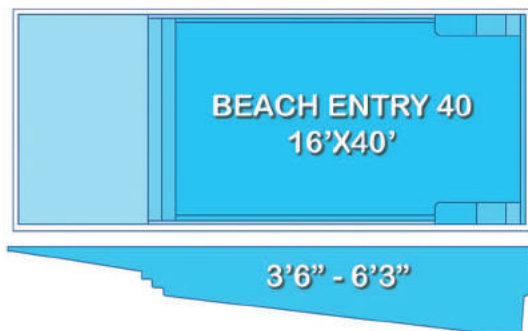

4'6" FLAT

LAGUNA
14' X 32'

3'6" - 6'

TAHITI
14' X 34'

3' - 6'

MOROCCAN
16' X 35'

3'6" - 6'

PARADISE BAY
16' X 38'

3'7" - 6'

POOLS

Pool-Spa

Choosing a *Pool-Spa* combination gives you the *best of both worlds.*

Grecian

Our *Grecian* models add *beauty and charm* to any backyard.

Beach Entry

Our *Beach Entry* designs provide ease of entry and are *stylish and sleek*.

CATALINA
16' X 32'

3'8" - 6'

KEY WEST
16' X 37'

3'4" - 6'3"

GRAND CAYMAN
17' X 37'

3'4" - 6'1"

POOLS

Custom