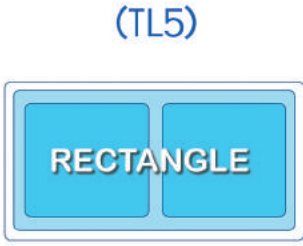

10'x7' Kidney

NON-SPILL OVER

TANNING LEDGES

Tanning Ledges

Our *Tanning Ledges* are 10 inches deep and provide the perfect place for your water-friendly patio furniture. Whether you want a place to tan, just lounge, or have a place for children to play, our uniquely designed tanning ledges are a great addition to any backyard.

9'6"X18' - 10" DEEP

8'6"X18' - 10" DEEP

8'6"X18'6" - 10" DEEP

9'6"X18' - 10" DEEP

7'3"X13'9" - 10" DEEP

8'6"X19'6" - 10" DEEP

9'X16'8" - 10" DEEP

ENJOY THE

Sunshine

Lengths, widths, and depths may vary up to 3%. Measurements are to widest point on each side of the outside edge. Diving is prohibited on pools less than 8'. Custom Fiberglass Pools does not recommend diving or the use of a diving board on any pool model.