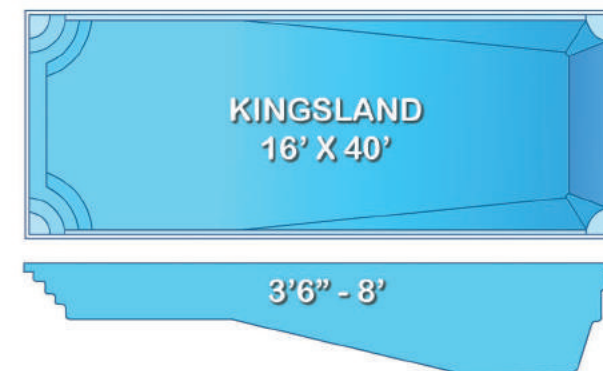

8-foot depth

Our *8-foot depth* model pools provide large swim areas for family fun and enjoyment while adding *captivating beauty* to your backyard.