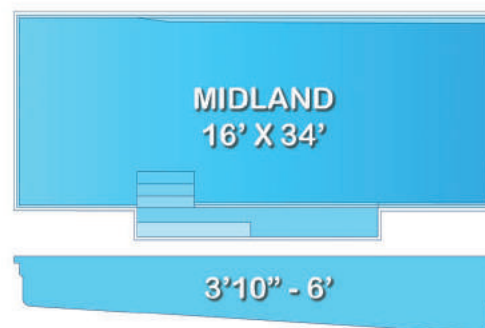

Rectangle

Our *Rectangle* shapes offer classic lines blended with modern features for added *comfort and relaxation*.