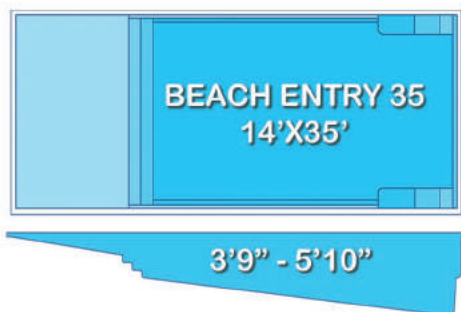

4'6" FLAT

LAGUNA
14' X 32'

3'6" - 6'

TAHITI
14' X 34'

3' - 6'

MOROCCAN
16' X 35'

3'6" - 6'

PARADISE BAY
16' X 38'

3'7" - 6'

POOLS

Pool-Spa

Choosing a *Pool-Spa* combination gives you the *best of both worlds.*

Grecian

Our *Grecian* models add *beauty and charm* to any backyard.

Beach Entry

Our *Beach Entry* designs provide ease of entry and are *stylish and sleek*.