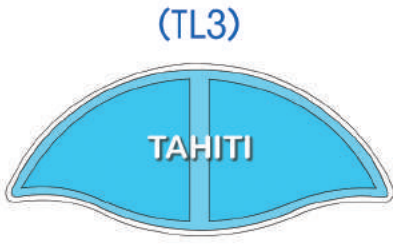

SPILL OVER

6' Round

7' Octagon

8' Round

9'x7' Rectangle

10'x7' Kidney

7' Square

7' Octagon

10'x7' Kidney

NON-SPILL OVER

TANNING LEDGES

Tanning Ledges

Our *Tanning Ledges* are 10 inches deep and provide the perfect place for your water-friendly patio furniture. Whether you want a place to tan, just lounge, or have a place for children to play, our uniquely designed tanning ledges are a great addition to any backyard.

9'6"X18' - 10" DEEP

8'6"X18' - 10" DEEP

8'6"X18'6" - 10" DEEP

9'6"X18' - 10" DEEP

7'3"X13'9" - 10" DEEP

8'6"X19'6" - 10" DEEP

9'X16'8" - 10" DEEP

ENJOY THE