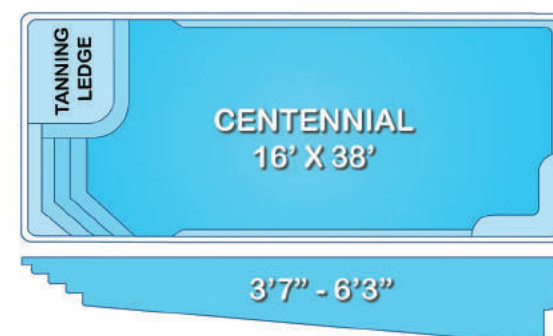

Rectangle

Our *Rectangle* shapes offer classic lines blended with modern features for added *comfort and relaxation*.