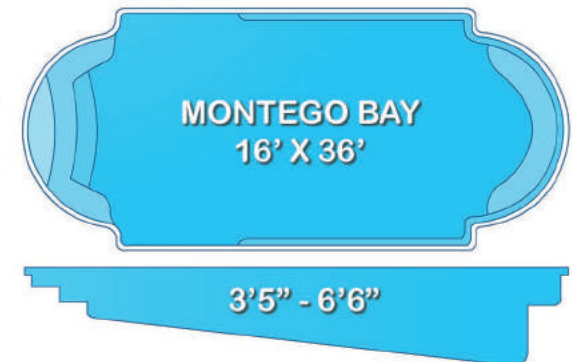

Roman

Our *Roman* shapes are a traditional style blended with *timeless beauty*.