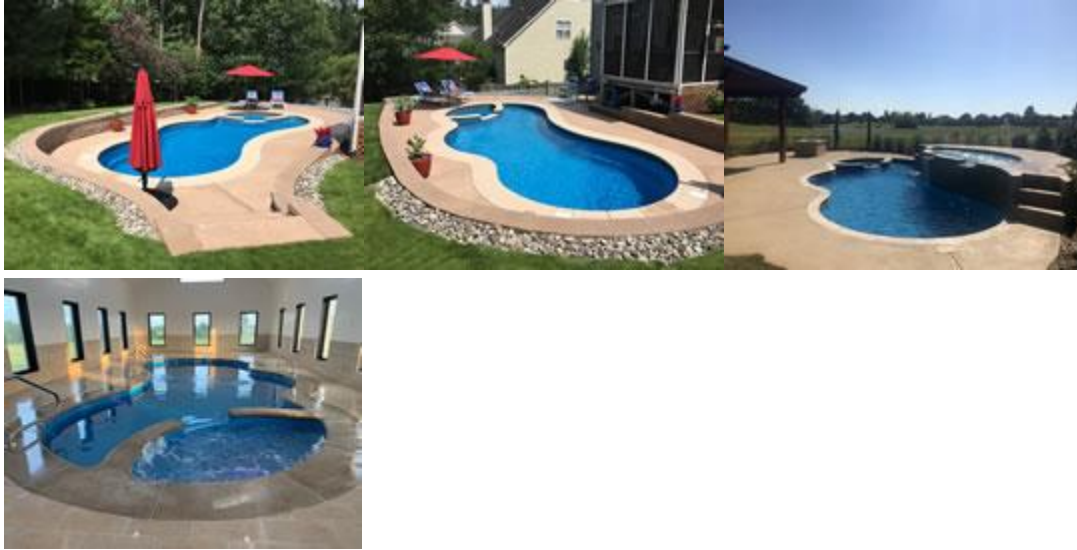

Cascade Overview

Treat yourself to a spa day in your own home! The Cascade Fiberglass Pool houses a built-in spill over spa letting you enjoy all the luxuries of a swimming pool and spa all in one! Designed with flowing curves and wide entrance steps the Cascade exemplifies relaxation as well as grace and would make a beautiful accent to any botanical garden!

Features Include -

- Wide entrance steps
- Built-in spill over spa
- Convenience ledge

Soak away your troubles and renew your spirit in this lavish pool and spa! The Cascade Fiberglass Pool is 14' x 34' of swimming fun and provides options for both adults and kids with a 3' 4" shallow end and a nearly 6' deep end! The Cascade shell is backed by a 50-year warranty.