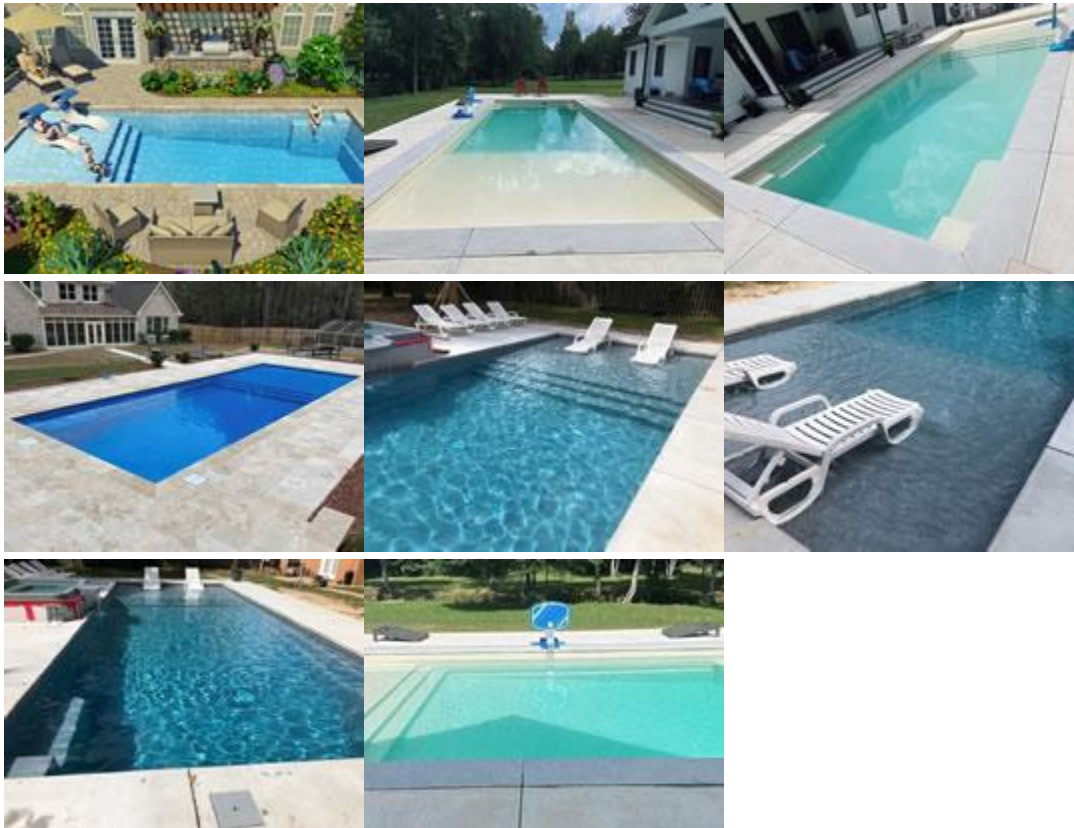

Bring the beach fun to your backyard with the Beach Entry 16 fiberglass pool. This sleek fiberglass pool features a stylish beach entry, making it the perfect place to set up your beach chairs, read a book and dip your feet in the cool water, while two built-in relaxation benches allow for ultimate summer leisure as you soak up the sun and swim your summer days away in the spacious swim corridor!

Features include:

- Stylish beach entry
- Two built-in relaxation benches
- Convenience ledge
- Deep end step outs
- Spacious swim corridor

Designed with style and elegance, the Beach Entry 16 fiberglass pool is a beautiful addition to any landscape, making you the envy of your neighborhood. This stunning fiberglass pool provides 590 square feet of pure summer fun, a 3'7" shallow end with a 6'3" deep end, and holds 13,000 gallons of cool, refreshing water to splash in. Whether you are inviting the whole neighborhood over for a pool party or having a solo day of relaxation, the Beach Entry 16 fiberglass pool will make wonderful summer memories for years to come.

Beach Entry 14 Fiberglass Pool

Size: 14' x 36' • **Depth:** 3'9" - 5'10" • **Gallons:** 9,500 • **Square Feet:** 440 • [Request A Quote »](#)

Beach Entry 14 Pool Photos

Beach Entry 14 Overview

There is nothing like a day at the beach - Now with the Beach Entry 14 fiberglass pool you can have a beach day right in your own backyard. The ultra-chic beach entry design will have you feeling like you are on your own private island as you lounge in your beach chairs on summer days. With luxurious features as two built-in benches to kick back and relax in, as well as deep

end step outs, convenience ledge and a spacious swim area, the Beach Entry 14 fiberglass pool has everything to fit your summer needs.

Features Include:

- Stylish beach entry
- Two built-in relaxation benches
- Convenience ledge
- Deep end step outs
- Spacious swim corridor