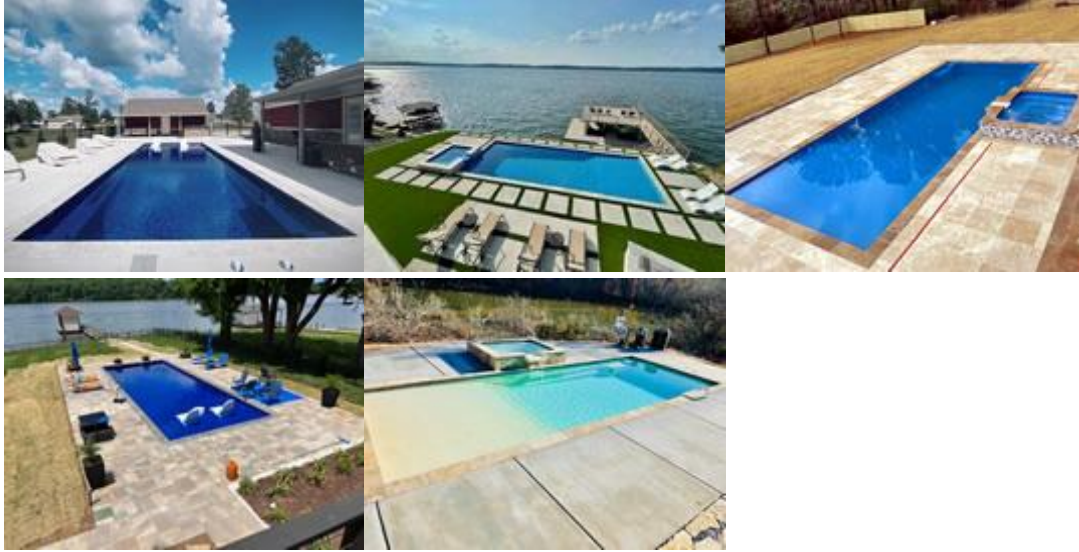

Introducing the..

ATLAS

10'x17' with 4'8" flat bottom

We are excited to introduce the latest model to our collection, The Atlas. This plunge pool is designed for those who seek luxury in a more compact form. Perfect for cabins, coastal retreats, and homes with limited yard space, this pool offers the same elegance and high-end features as our larger models. It's an ideal choice for creating an intimate backyard oasis for any size yard.

Introducing the..

Spartan

16'x38' with 3'6" to 6'

We are excited to introduce the Spartan Pool and Spa Combo. The Spartan also has a Large tanning ledge that we can fit with lounge chairs and bubblers.

Beach Entry 16 Overview

Bring the beach fun to your backyard with the Beach Entry 16 fiberglass pool. This sleek fiberglass pool features a stylish beach entry, making it the perfect place to set up your beach chairs, read a book and dip your feet in the cool water, while two built-in relaxation benches allow for ultimate summer leisure as you soak up the sun and swim your summer days away in the spacious swim corridor!

Features include:

- Stylish beach entry
- Two built-in relaxation benches
- Convenience ledge
- Deep end step outs
- Spacious swim corridor

Designed with style and elegance, the Beach Entry 16 fiberglass pool is a beautiful addition to any landscape, making you the envy of your neighborhood. This stunning fiberglass pool provides 590 square feet of pure summer fun, a 3'7" shallow end with a 6'3" deep end, and holds 13,000 gallons of cool, refreshing water to splash in. Whether you are inviting the whole neighborhood over for a pool party or having a solo day of relaxation, the Beach Entry 16 fiberglass pool will make wonderful summer memories for years to come.