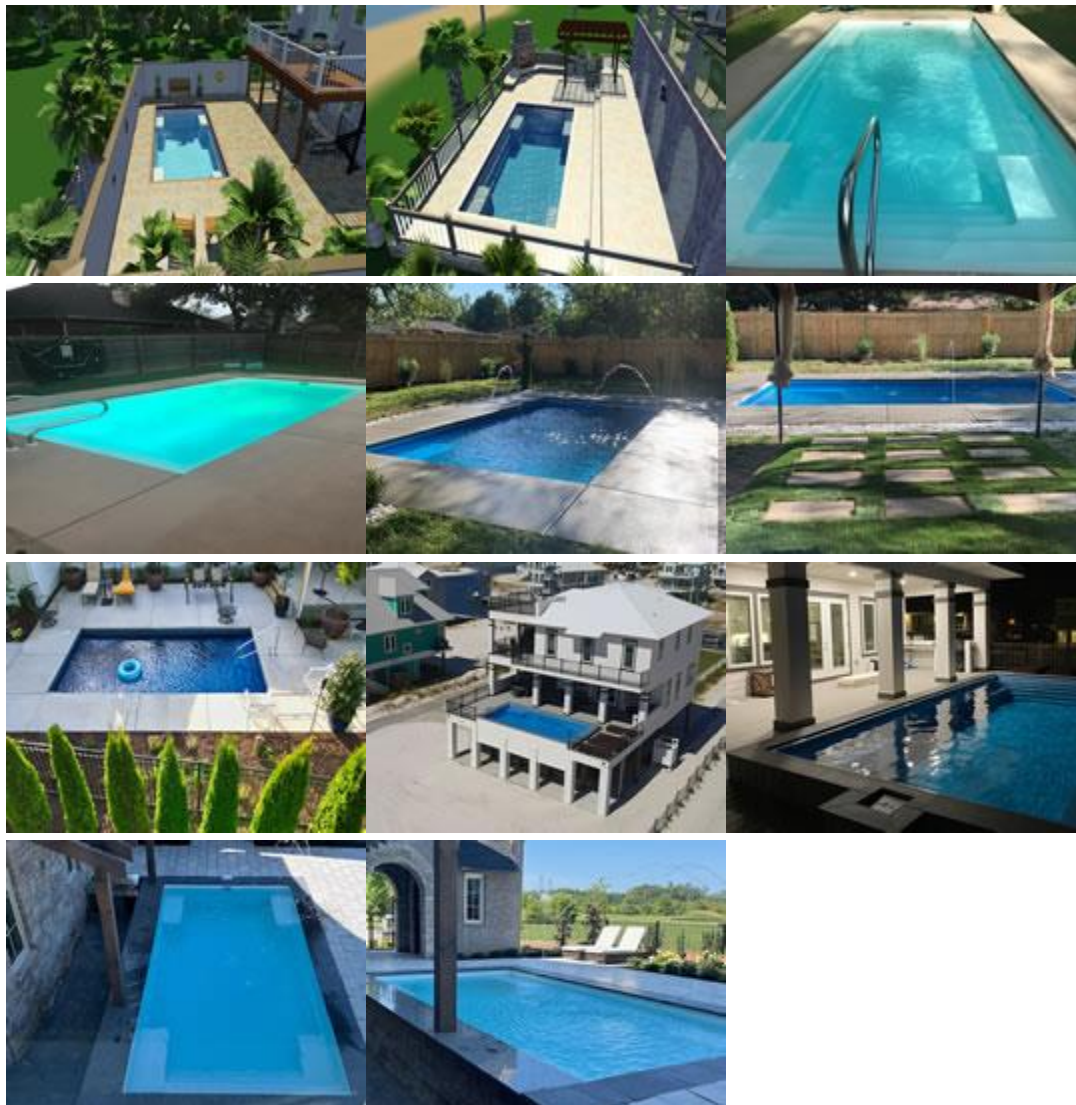

Choose the Spartan 16 for a blend of luxury, functionality, and style. It's not just a swimming pool but a centerpiece that transforms your outdoor space into a haven of relaxation and enjoyment. Dive into excellence with the Spartan 16, where every swim is a plunge into paradise.

Features Include -

- Wide entrance steps
- Built-in spill over spa
- Convenience ledge

Soak away your troubles and renew your spirit in this lavish pool and spa! The Cascade Fiberglass Pool is 14' x 34' of swimming fun and provides options for both adults and kids with a 3' 4" shallow end and a nearly 6' deep end! The Cascade shell is backed by a 50-year warranty.

Seaside Fiberglass Pool

Size: 12' x 24' • **Depth:** 4' 8" FLAT • **Gallons:** 5,400 • **Square Feet:** 185 • [Request A Quote »](#)

Seaside Pool Photos

Seaside Overview

Spend summer days seaside in the 12' x 24' Seaside fiberglass pool. This luxury rectangle fiberglass swimming pool is designed with a flat bottom making it child friendly and perfect for pool games! The Seaside boasts a spacious, open swim corridor for ultimate underwater enjoyment along with stylish built-in lounge and four built-in seating areas for maximum relaxation!

Features include:

- Spacious swim corridor
- Flat bottom
- Built-in lounge
- Three built-in seating areas

The Seaside fiberglass pool features a depth of 4' 8" and holds 5,400 gallons of refreshing water just waiting to be splashed in! Designed with clean lines and beautiful, elongated entrance steps this 185 square foot fiberglass swimming pool is sure to create the outdoor oasis of your dreams while adding fun and relaxation to your home for years to come!