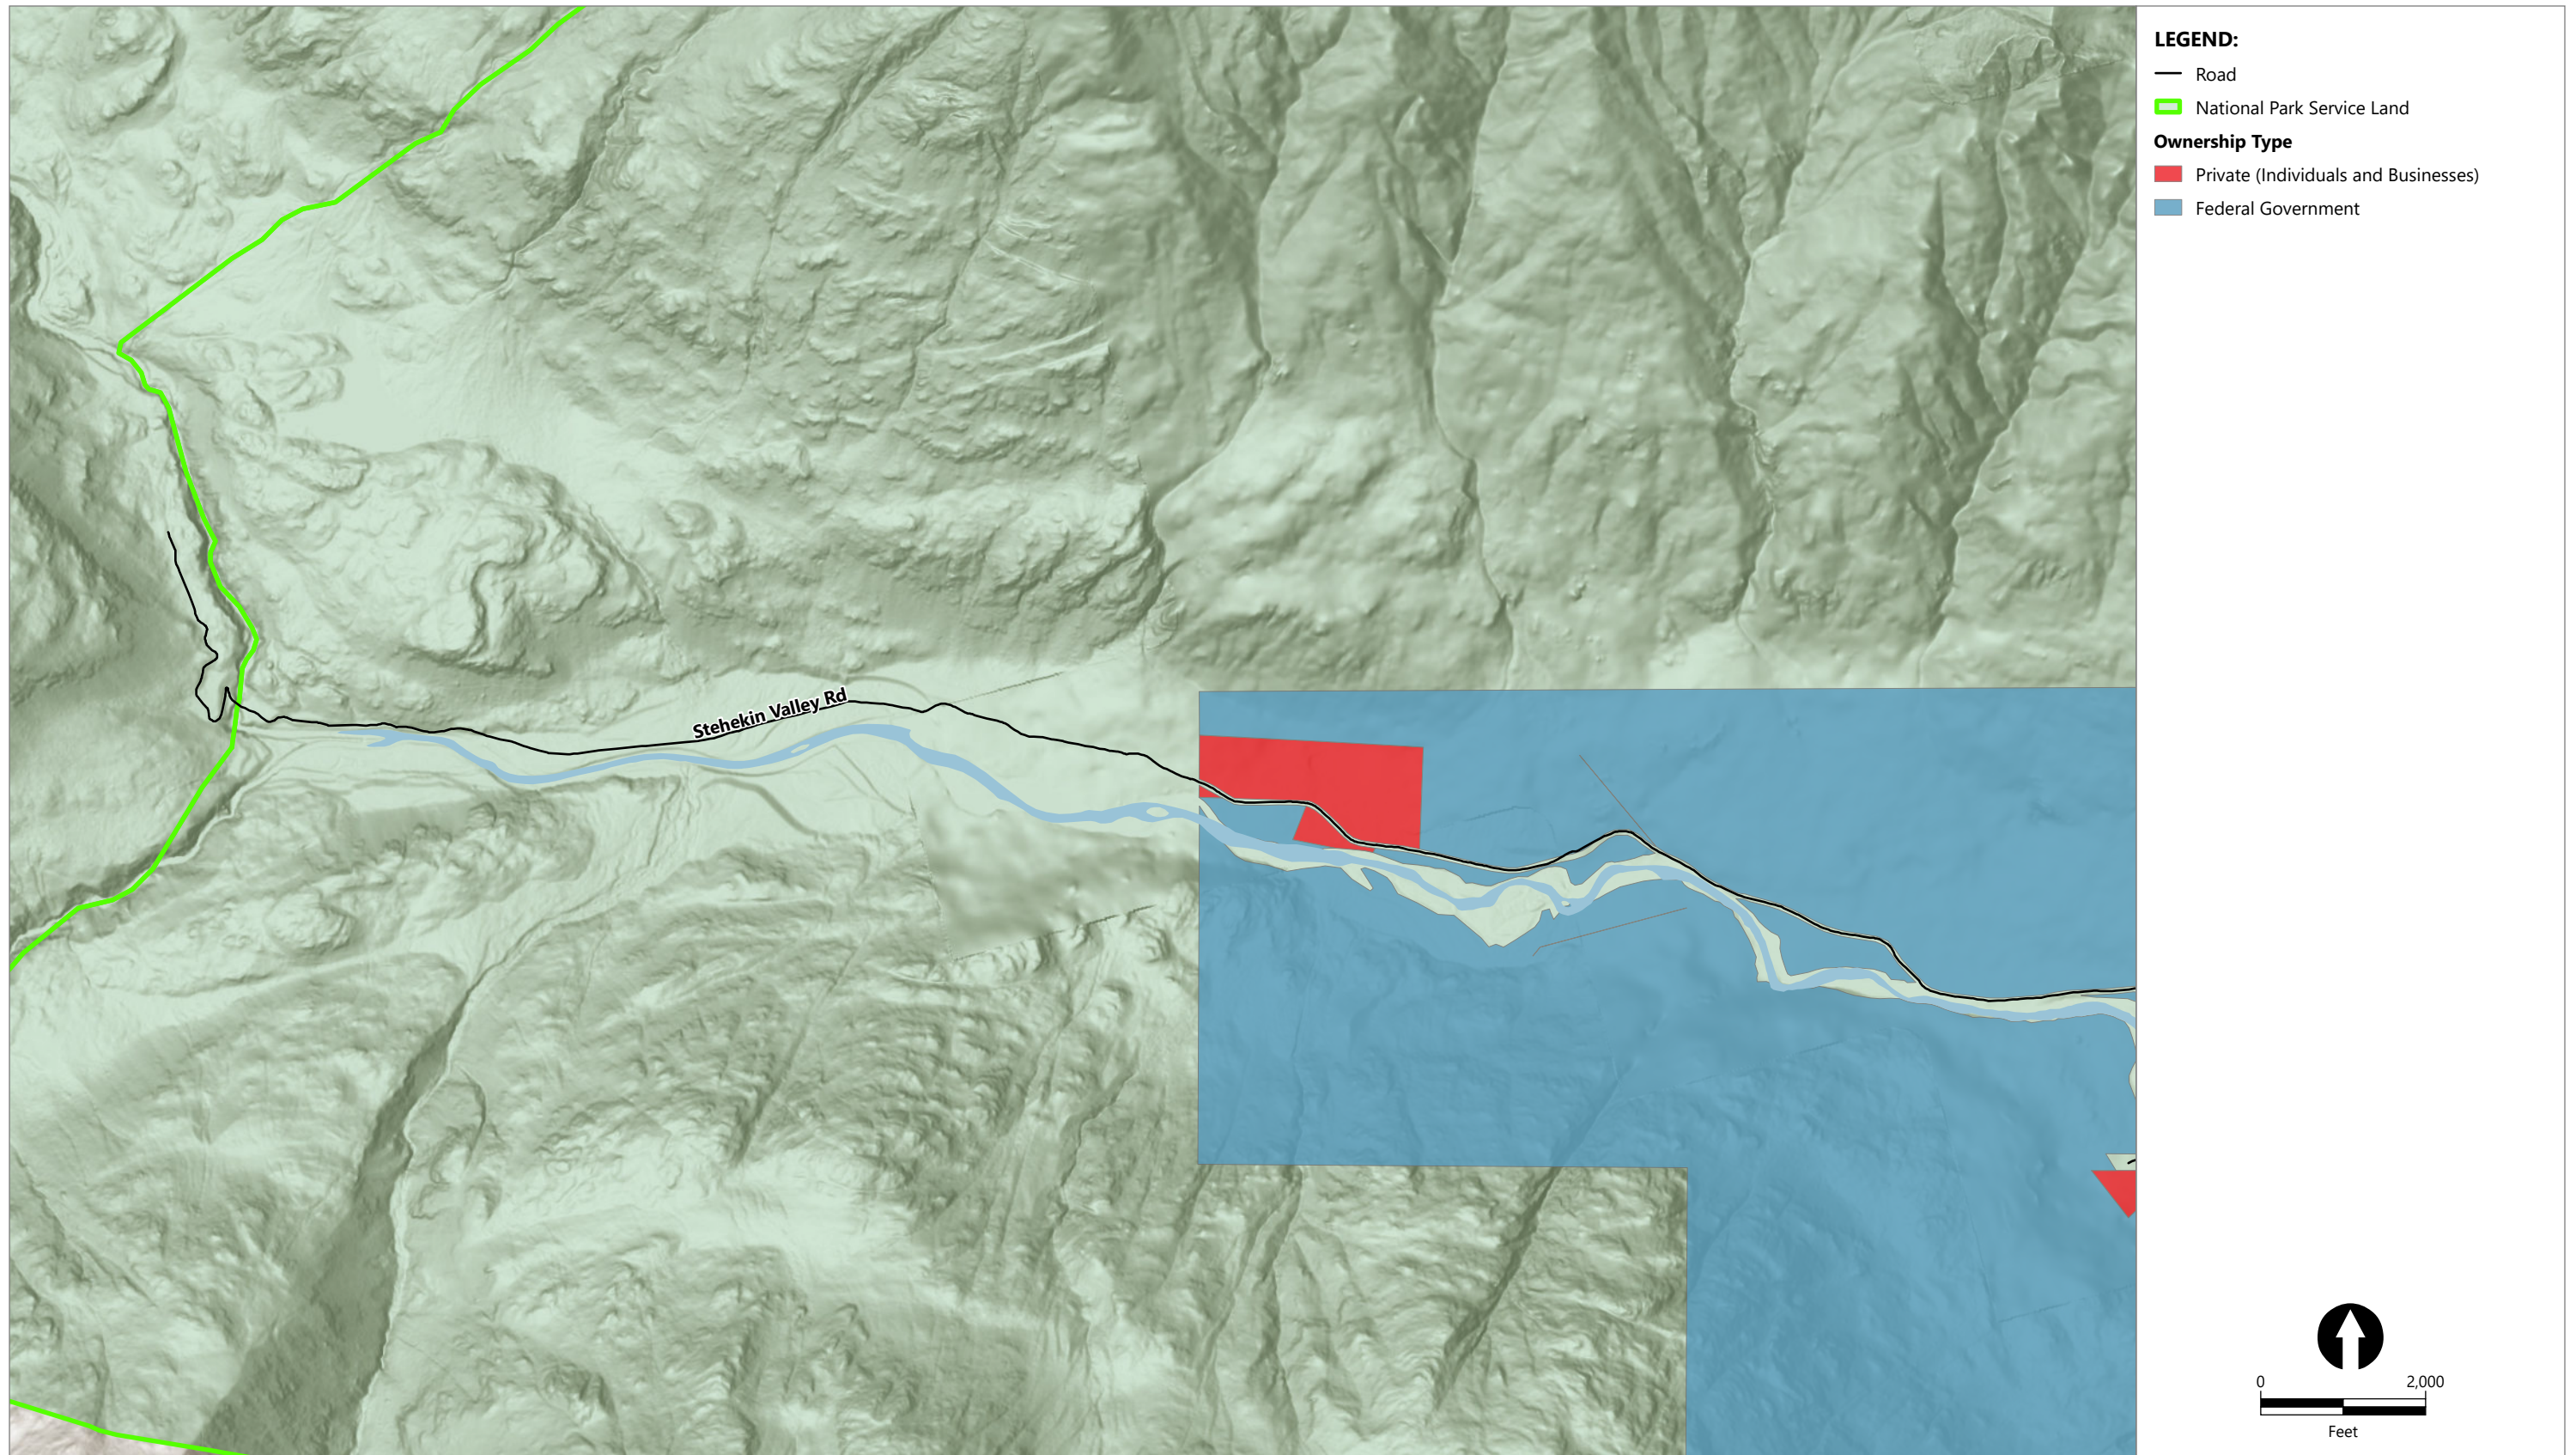

Publish Date: 2026/03/03, 4:26 PM | User: emueller
Filepath: \\GSTFile01\GIS\Jobs\ChelanCounty_0382\Maps\reports\StehekinCommunityPlanning\StehekinCommunityPlan.aprx | AQ_Fig1_ParcelOwnership_CommunityAreaZoomIn