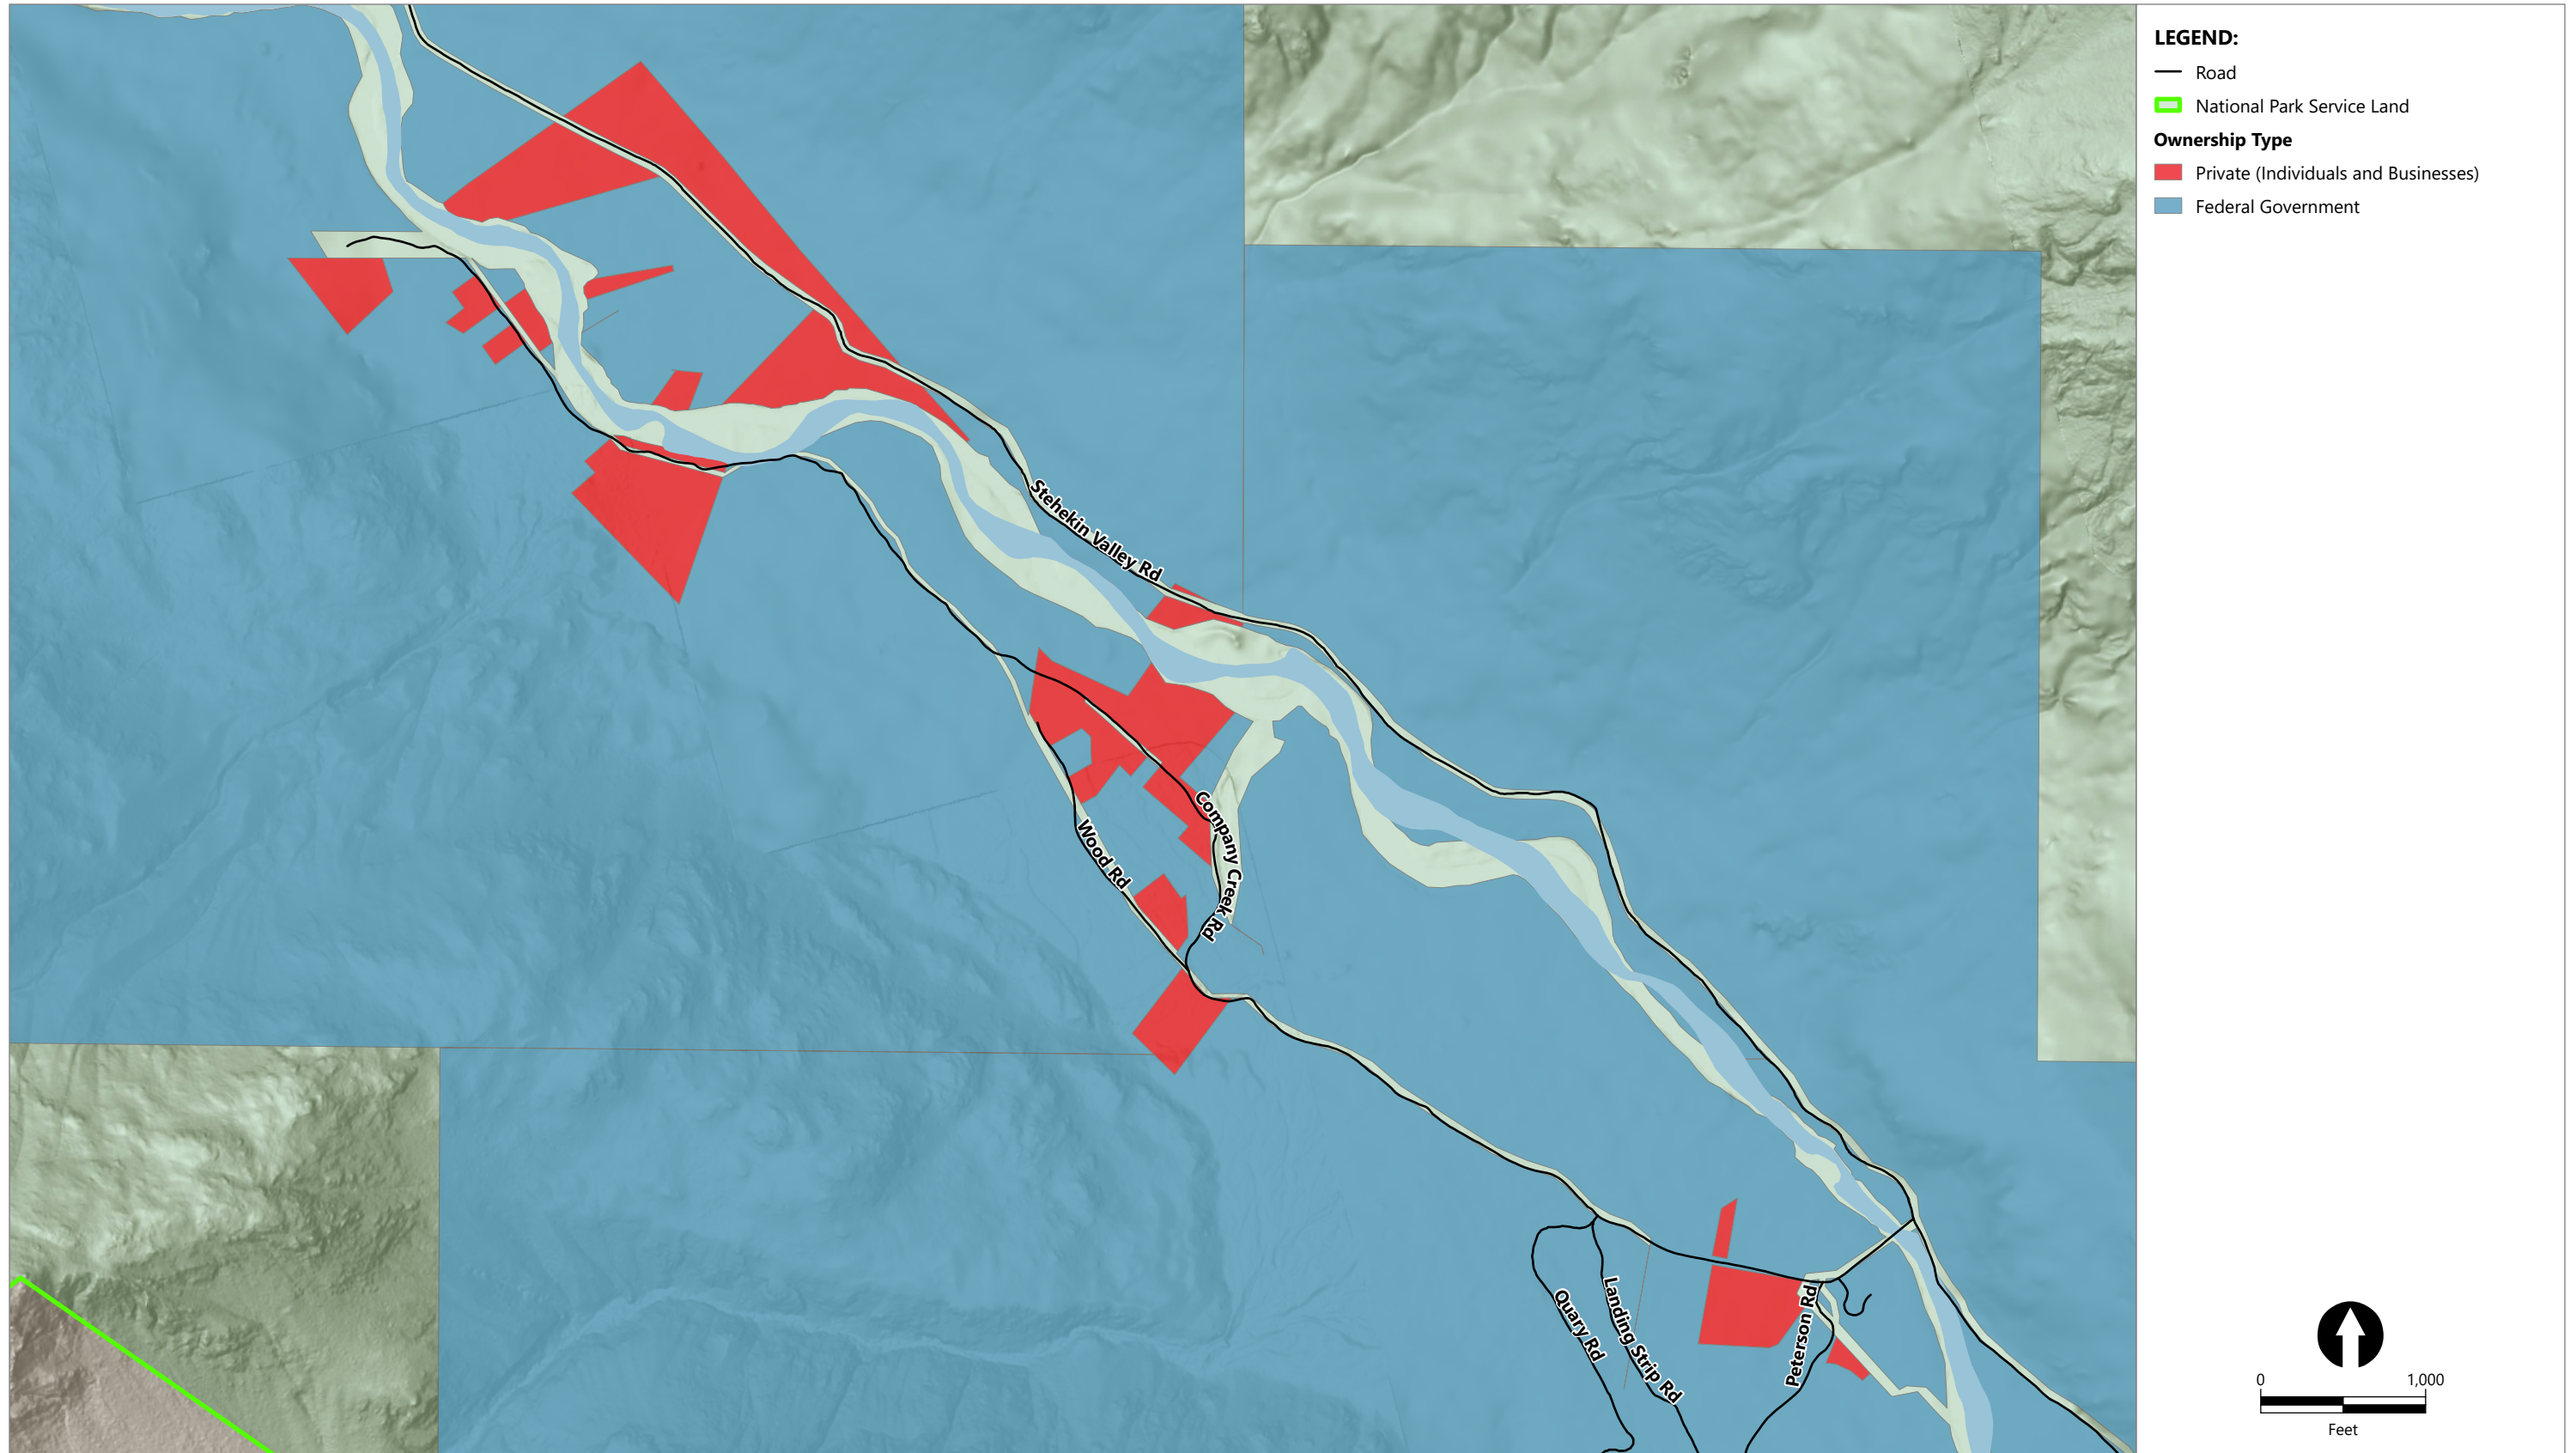

Publish Date: 2026/03/03, 4:26 PM | User: emueller
Filepath: \\GSTFile01\GIS\Jobs\ChelanCounty_0382\Maps\reports\StehekinCommunityPlanning\StehekinCommunityPlan.aprx | AQ_Fig1_ParcelOwnership_CommunityAreaZoomIn