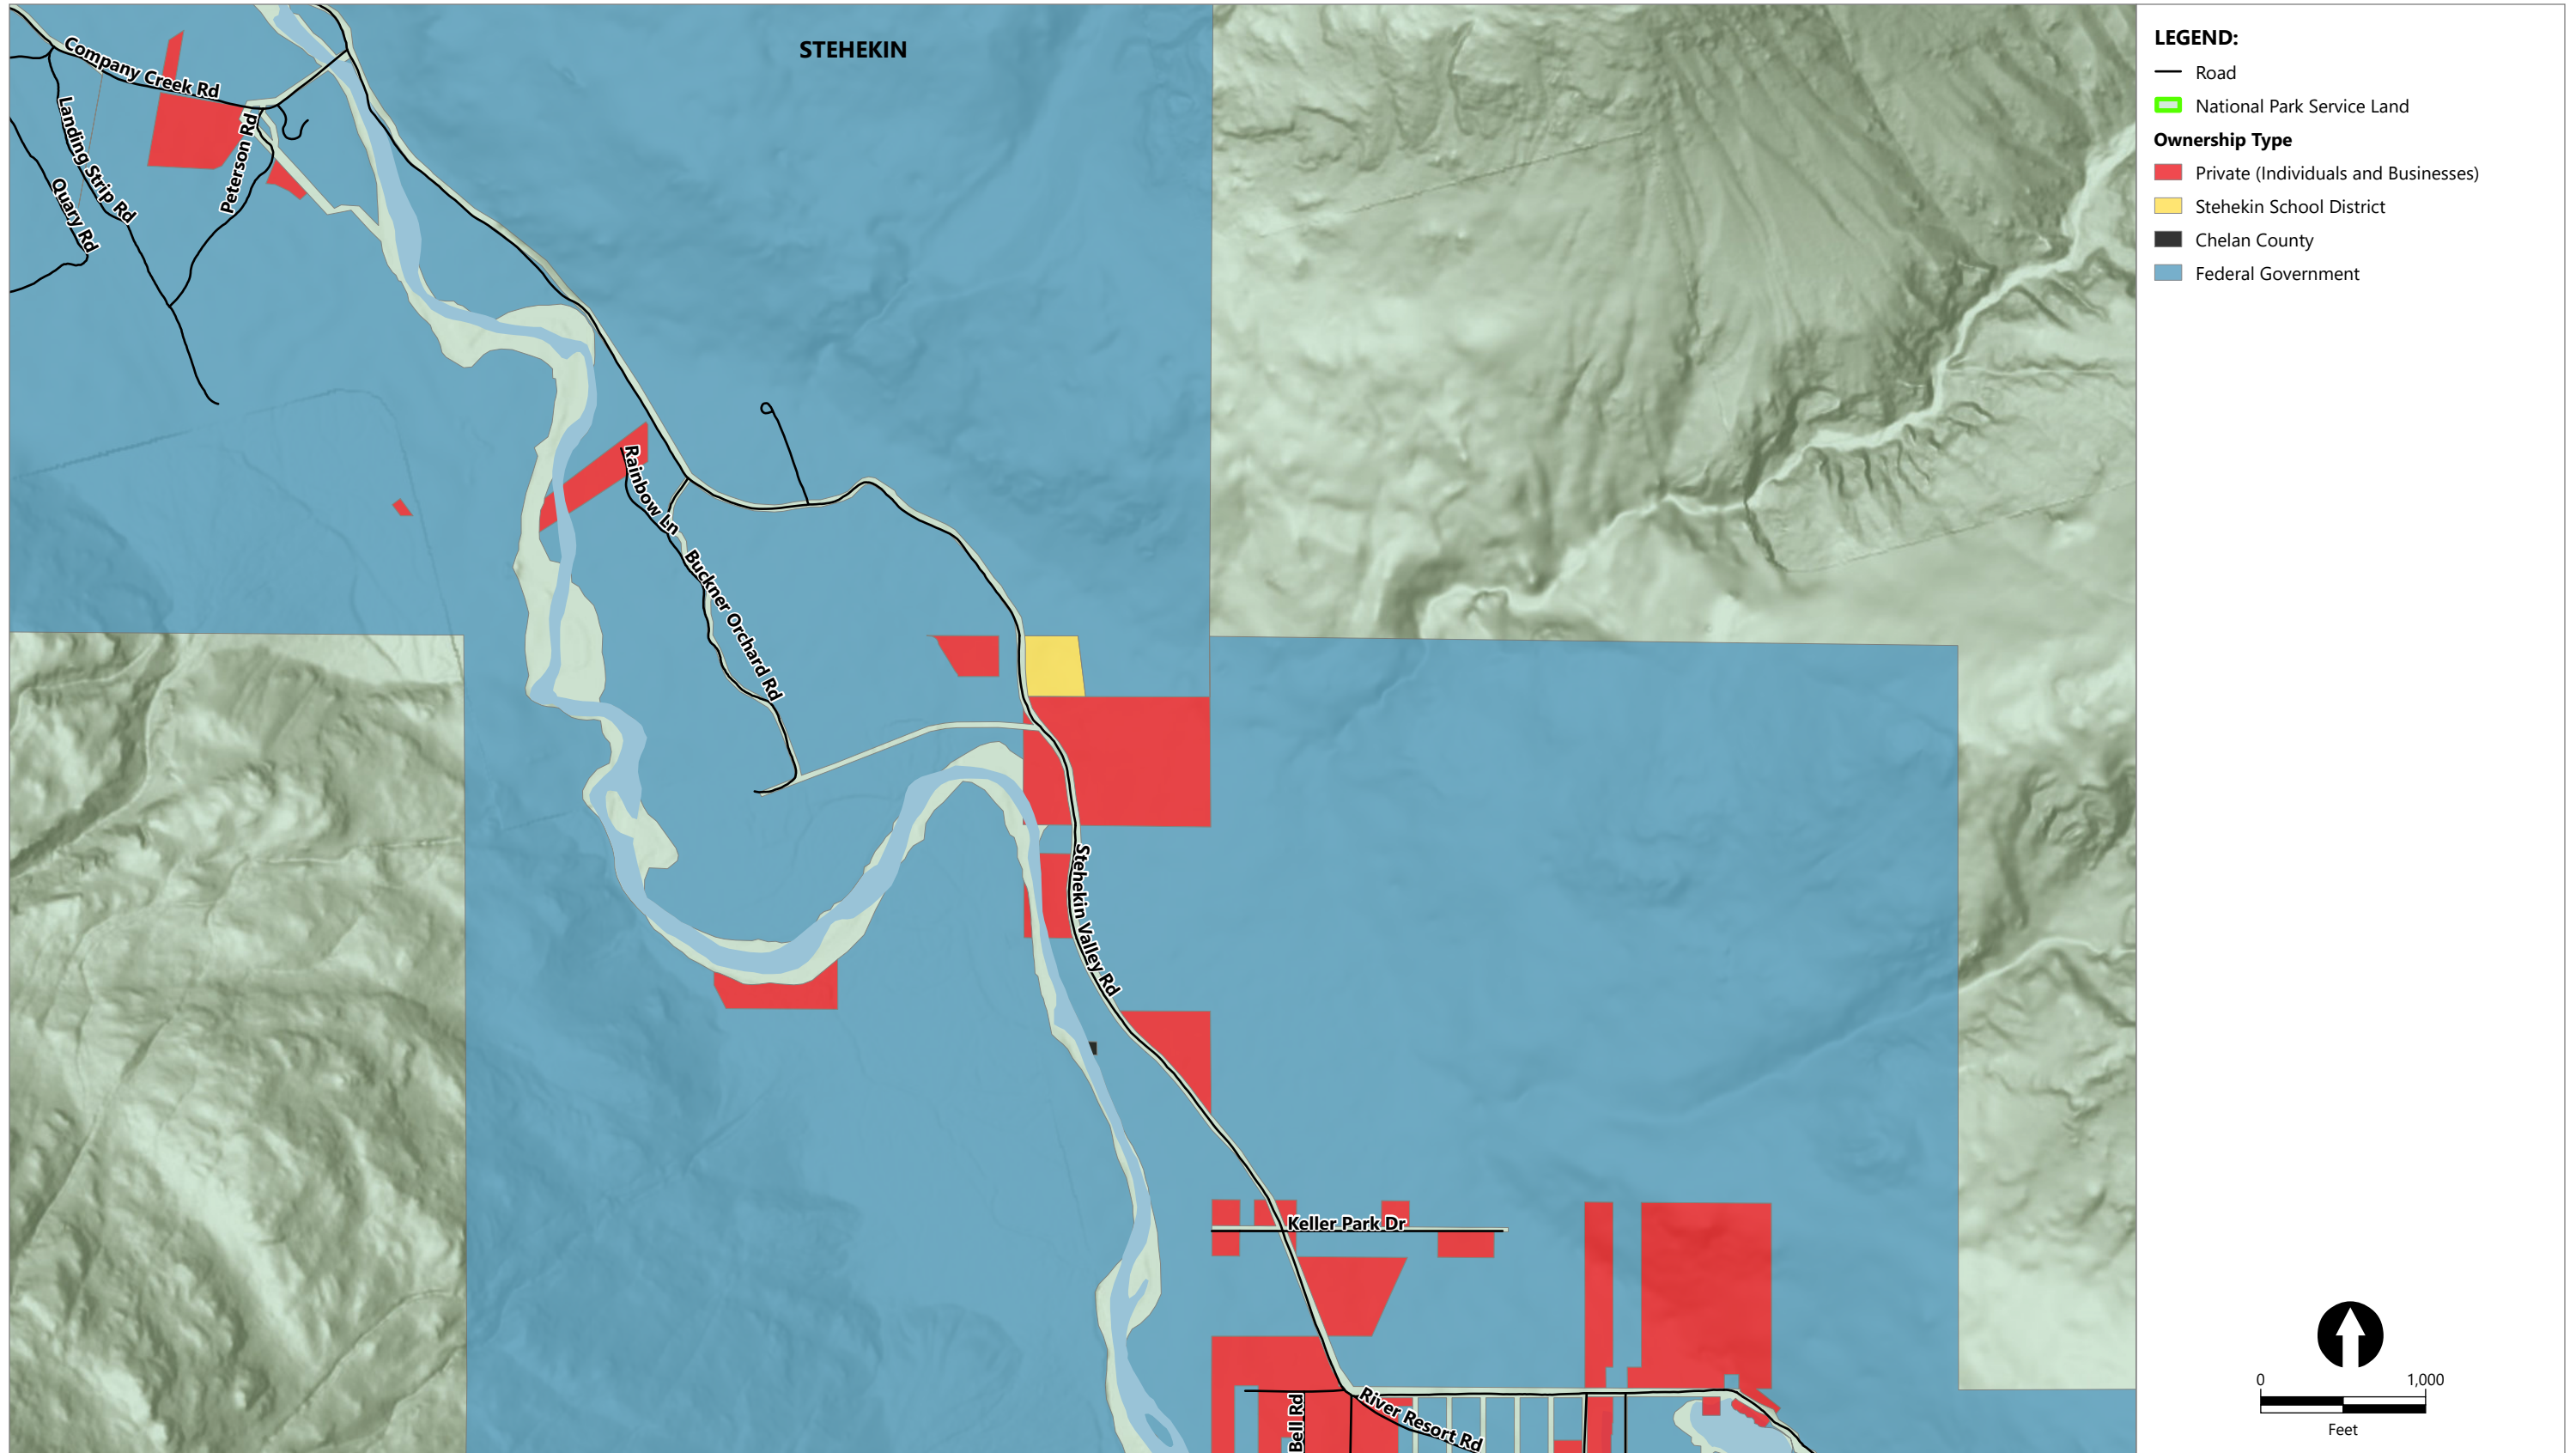

Publish Date: 2026/03/03, 4:26 PM | User: emueller
Filepath: \\GSTFile01\GIS\Jobs\ChelanCounty_0382\Maps\reports\StehekinCommunityPlanning\StehekinCommunityPlan.aprx | AQ_Fig1_ParcelOwnership_CommunityAreaZoomIn