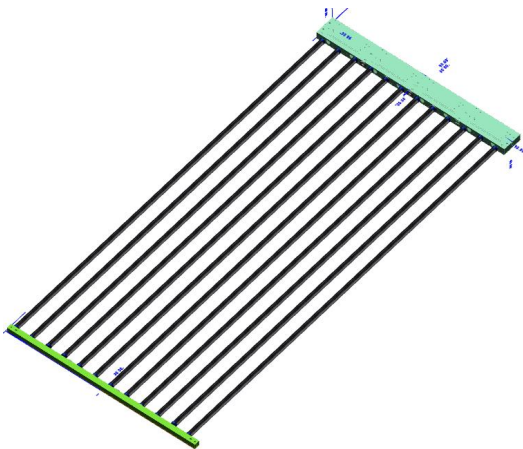

LARGE FORMAT LED GROW SYSTEM - FLOWER

THE HIGH PERFORMANCE

*LED Fixture Series for
Large Scale Indoor
Farming Operations*

GS 1250

KEY FEATURES INCLUDE:

Multiple Spectrum Options

Ensure that the new lighting will match your current aesthetics, and allows for custom color options.

LARGE FORMAT LED GROW SYSTEM - FLOWER

LARGE FORMAT LED GROW SYSTEM - FLOWER

Wattage – 1250W
 Voltage – 100-277VAC, 50/60Hz
 Amp – 12.5-5A

Single Rack - GS1250 (from Canopy)

24"

12"

Coverage: 10' X 6' - PEAK >550 $\frac{\mu\text{mol}}{\text{m}^2 \cdot \text{s}}$

Coverage: 10' X 6' – PEAK >650 $\frac{\mu\text{mol}}{\text{m}^2 \cdot \text{s}}$

Fixture: 8' X 4' - AVG >375 $\frac{\mu\text{mol}}{\text{m}^2 \cdot \text{s}}$

Fixture: 8' X 4' - AVG >475 $\frac{\mu\text{mol}}{\text{m}^2 \cdot \text{s}}$

LARGE FORMAT LED GROW SYSTEM - FLOWER

5X Racks - GS1250 12" from Canopy

Canopy: 10' X 24' – PEAK $>690 \frac{\mu\text{mol}}{\text{m}^2 \cdot \text{s}}$

Fixture: 8' X20' - AVG $>525 \frac{\mu\text{mol}}{\text{m}^2 \cdot \text{s}}$