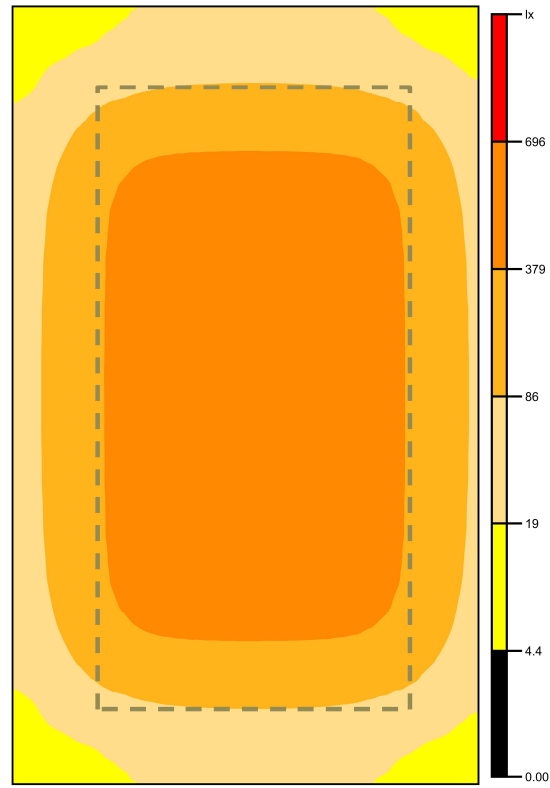

LARGE FORMAT LED GROW SYSTEM - FLOWER

LARGE FORMAT LED GROW SYSTEM - FLOWER

Wattage – 1250W
 Voltage – 100-277VAC, 50/60Hz
 Amp – 12.5-5A

Single Rack - GS1250 (from Canopy)

24"

12"

Coverage: 10' X 6' - PEAK >550 $\frac{\mu\text{mol}}{\text{m}^2 \cdot \text{s}}$

Coverage: 10' X 6' – PEAK >650 $\frac{\mu\text{mol}}{\text{m}^2 \cdot \text{s}}$

Fixture: 8' X 4' - AVG >375 $\frac{\mu\text{mol}}{\text{m}^2 \cdot \text{s}}$

Fixture: 8' X 4' - AVG >475 $\frac{\mu\text{mol}}{\text{m}^2 \cdot \text{s}}$

LARGE FORMAT LED GROW SYSTEM - FLOWER

5X Racks - GS1250 12" from Canopy

Canopy: 10' X 24' – PEAK $>690 \frac{\mu\text{mol}}{\text{m}^2 \cdot \text{s}}$

Fixture: 8' X20' - AVG $>525 \frac{\mu\text{mol}}{\text{m}^2 \cdot \text{s}}$

Mechanical Dimensions