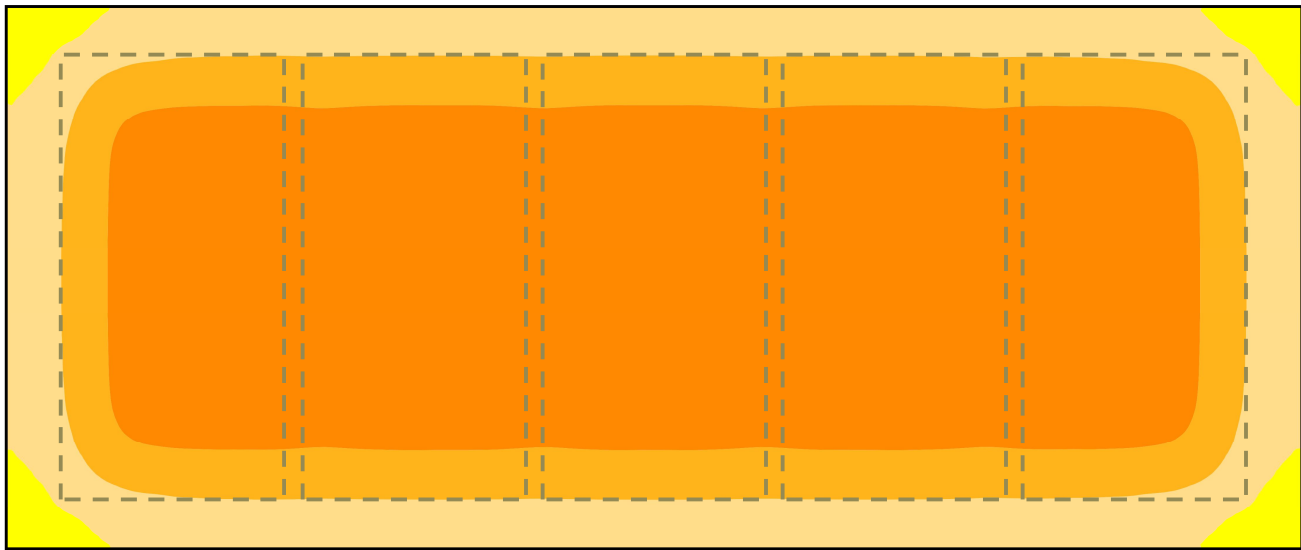

Coverage: 10' X 6' – PEAK >650 $\frac{\mu\text{mol}}{\text{m}^2 \cdot \text{s}}$

Fixture: 8' X 4' - AVG >375 $\frac{\mu\text{mol}}{\text{m}^2 \cdot \text{s}}$

Fixture: 8' X 4' - AVG >475 $\frac{\mu\text{mol}}{\text{m}^2 \cdot \text{s}}$

LARGE FORMAT LED GROW SYSTEM - FLOWER

5X Racks - GS1250 12" from Canopy

Canopy: 10' X 24' – PEAK $>690 \frac{\mu\text{mol}}{\text{m}^2 \cdot \text{s}}$

Fixture: 8' X20' - AVG $>525 \frac{\mu\text{mol}}{\text{m}^2 \cdot \text{s}}$