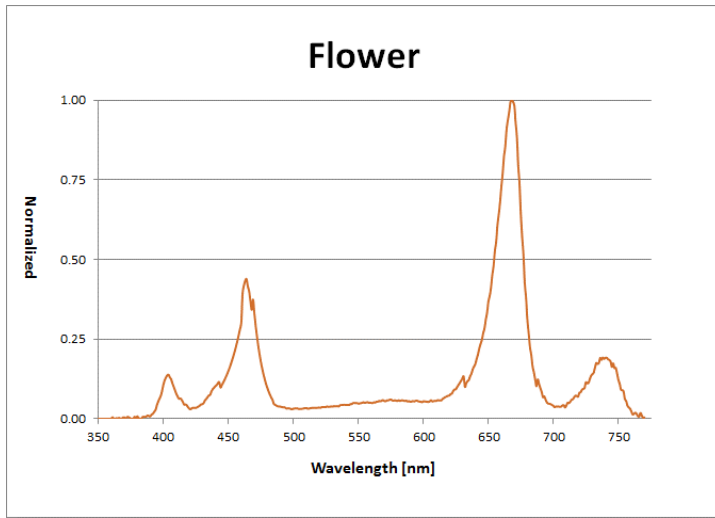

LARGE FORMAT LED GROW SYSTEM - FLOWER

Wattage – 1250W
Voltage – 100-277VAC, 50/60Hz
Amp – 12.5-5A

Single Rack - GS1250 (from Canopy)

24"

12"

Coverage: 10' X 6' - PEAK >550 $\frac{\mu\text{mol}}{\text{m}^2 \cdot \text{s}}$

Coverage: 10' X 6' – PEAK >650 $\frac{\mu\text{mol}}{\text{m}^2 \cdot \text{s}}$

Fixture: 8' X 4' - AVG >375 $\frac{\mu\text{mol}}{\text{m}^2 \cdot \text{s}}$

Fixture: 8' X 4' - AVG >475 $\frac{\mu\text{mol}}{\text{m}^2 \cdot \text{s}}$