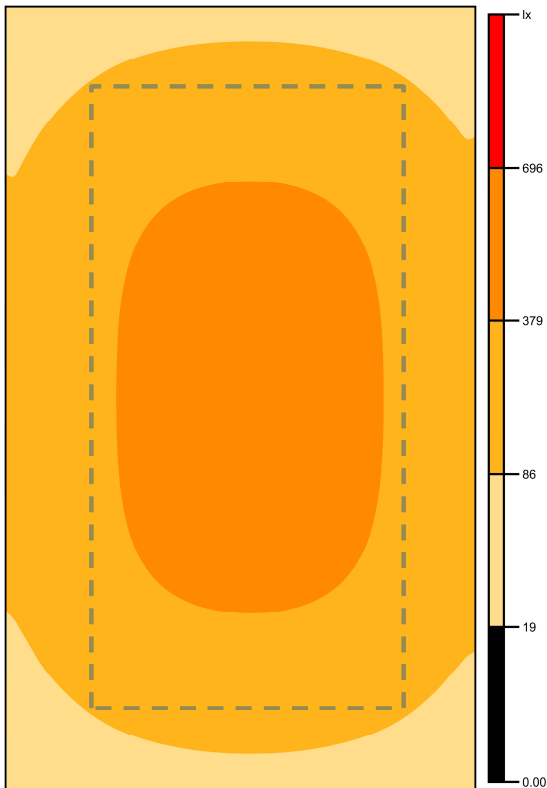

LARGE FORMAT LED GROW SYSTEM - FLOWER

LARGE FORMAT LED GROW SYSTEM - FLOWER

Wattage – 1250W
 Voltage – 100-277VAC, 50/60Hz
 Amp – 12.5-5A

Single Rack - GS1250 (from Canopy)

24"

12"

Coverage: 10' X 6' - PEAK >550 $\frac{\mu\text{mol}}{\text{m}^2 \cdot \text{s}}$

Coverage: 10' X 6' – PEAK >650 $\frac{\mu\text{mol}}{\text{m}^2 \cdot \text{s}}$

Fixture: 8' X 4' - AVG >375 $\frac{\mu\text{mol}}{\text{m}^2 \cdot \text{s}}$

Fixture: 8' X 4' - AVG >475 $\frac{\mu\text{mol}}{\text{m}^2 \cdot \text{s}}$

LARGE FORMAT LED GROW SYSTEM - FLOWER

5X Racks - GS1250 12" from Canopy

Canopy: 10' X 24' – PEAK $>690 \frac{\mu\text{mol}}{\text{m}^2 \cdot \text{s}}$

Fixture: 8' X20' - AVG $>525 \frac{\mu\text{mol}}{\text{m}^2 \cdot \text{s}}$

Mechanical Dimensions