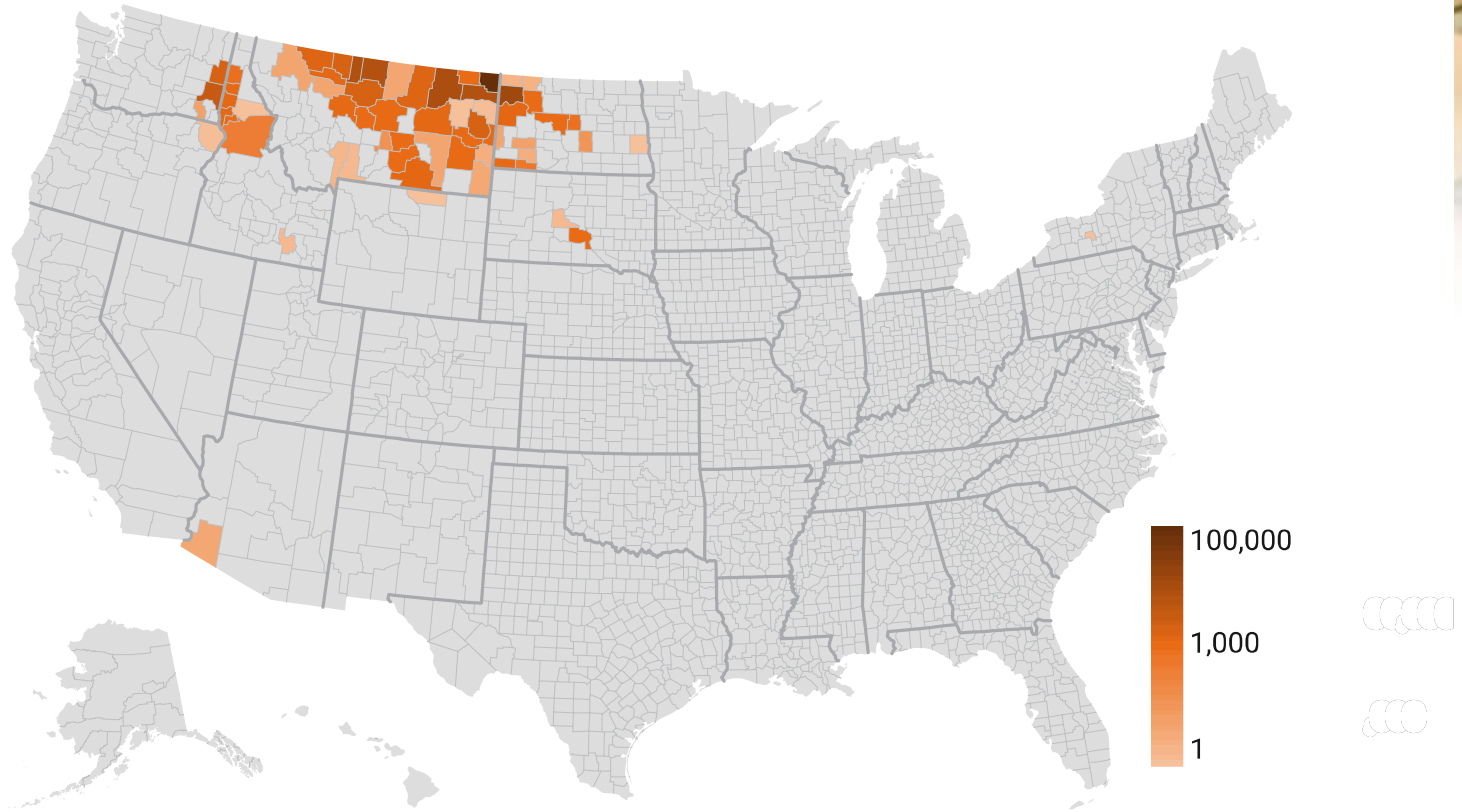

US Lentil Planted Acres

2023 Planted Acres: 533,000 | 2022 Planted Acres: 708,000

©USA Dry Pea and Lentil Council

Map: 2023.07.13 • Source: USDA - Farm Service Agency • Created with Datawrapper