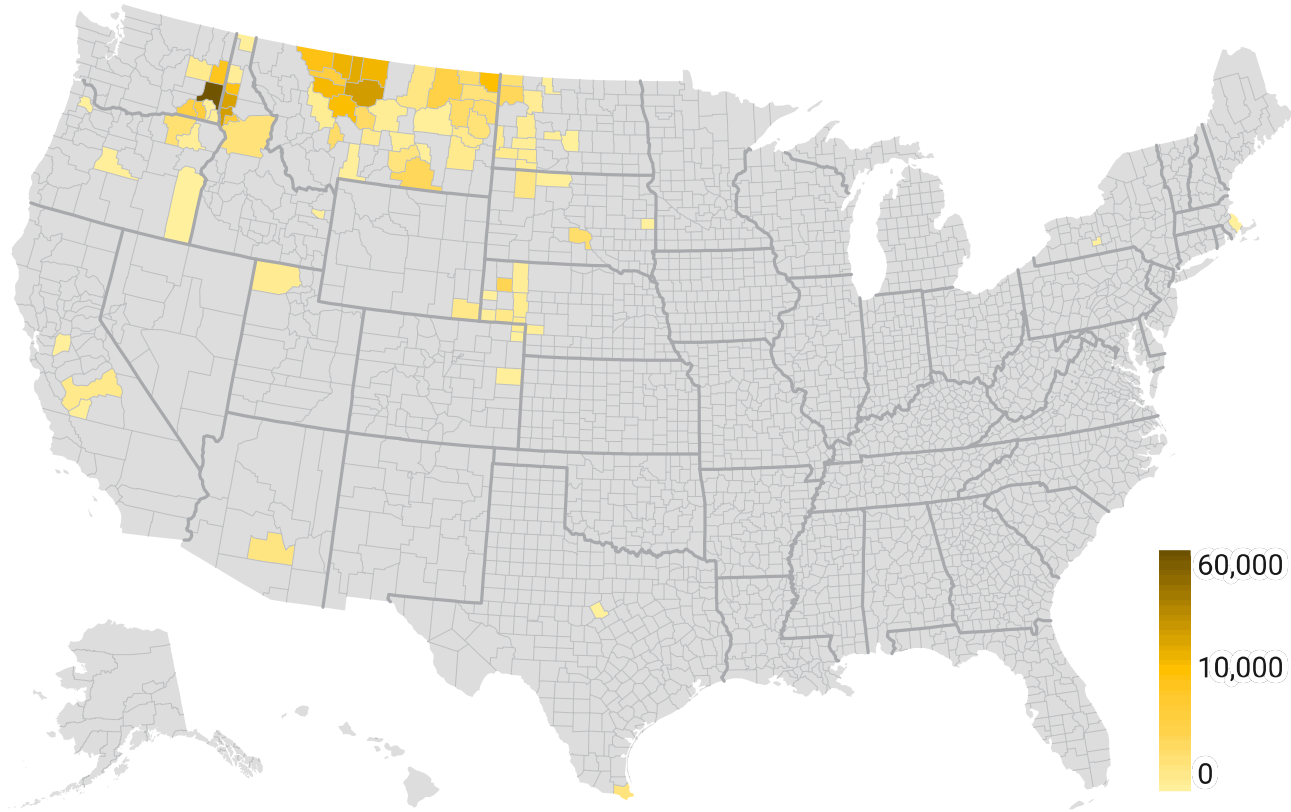

US Chickpea Planted Acres

2023 Planted Acres: 387,000 | 2022 Planted Acres: 367,500

©USA Dry Pea and Lentil Council

Map: 2023.07.13 • Source: USDA - Farm Service Agency • Created with Datawrapper