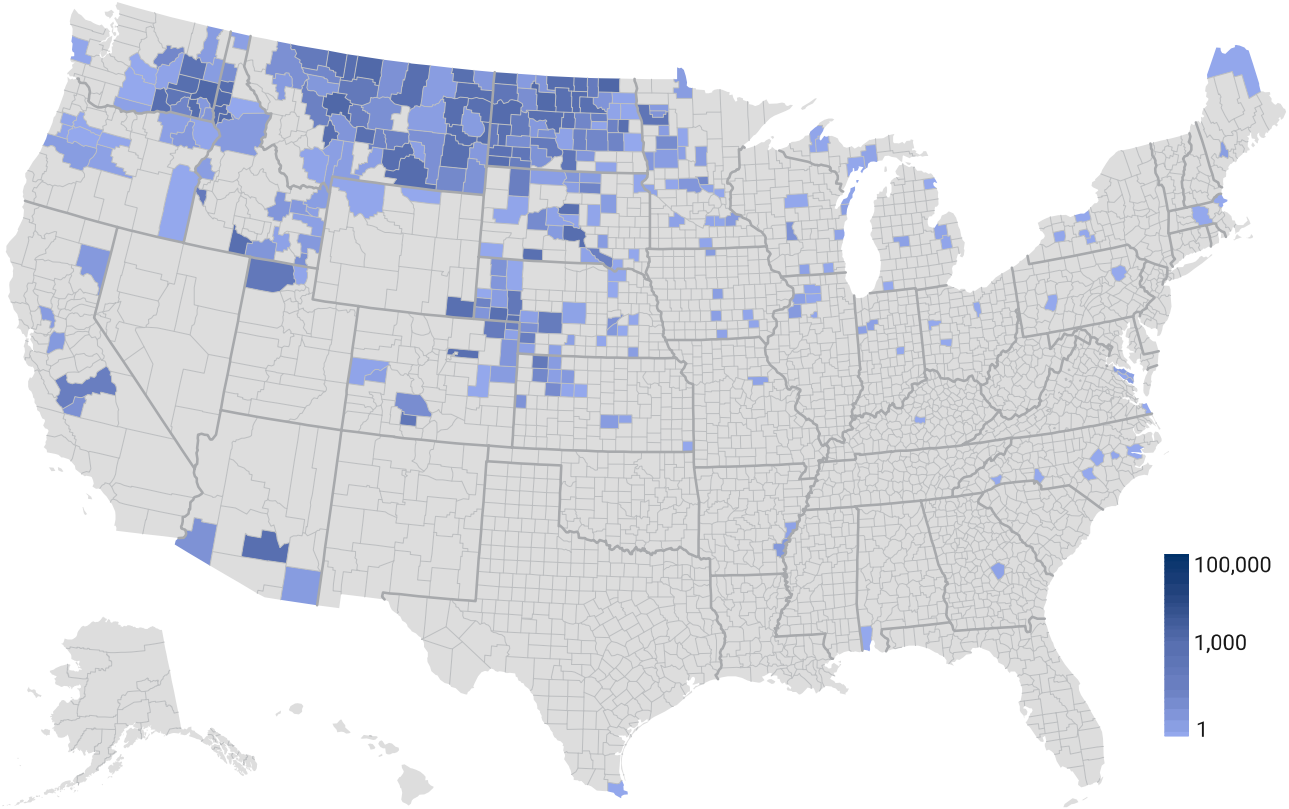

# US Dry Bean Convention

Seattle, WA 2023

## Dry Pea and Lentil Report

Andrew Fontaine  
Spokane Seed Company

# US Planted Acres: Dry Peas, Lentils, and Chickpeas

2023 Total Planted Acres: 1,919,000 | 2022 Total Planted Acres: 2,047,500

©2023 USA Dry Pea & Lentil Council, All Rights Reserved  
Map: 2023.07.21 • Source: USDA - Farm Service Agency • Created with Datawrapper

# 2023 Crop Conditions

- Pacific Northwest
  - Montana
  - North Dakota
- South Dakota/Nebraska