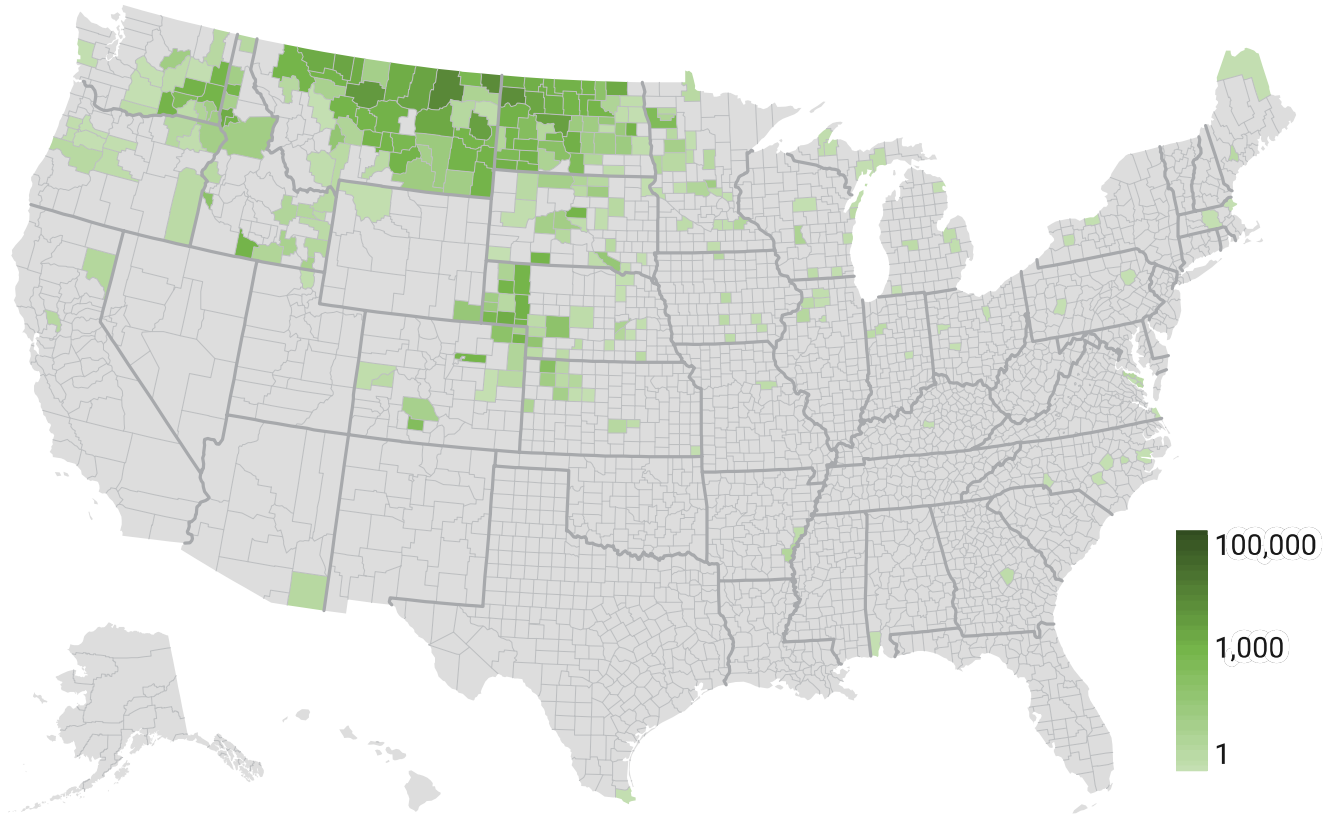

US Dry Pea Planted Acres

2023 Planted Acres: 999,000 | 2022 Planted Acres: 972,000

©USA Dry Pea and Lentil Council

Map: 2023.07.13 • Source: USDA - Farm Service Agency • Created with Datawrapper