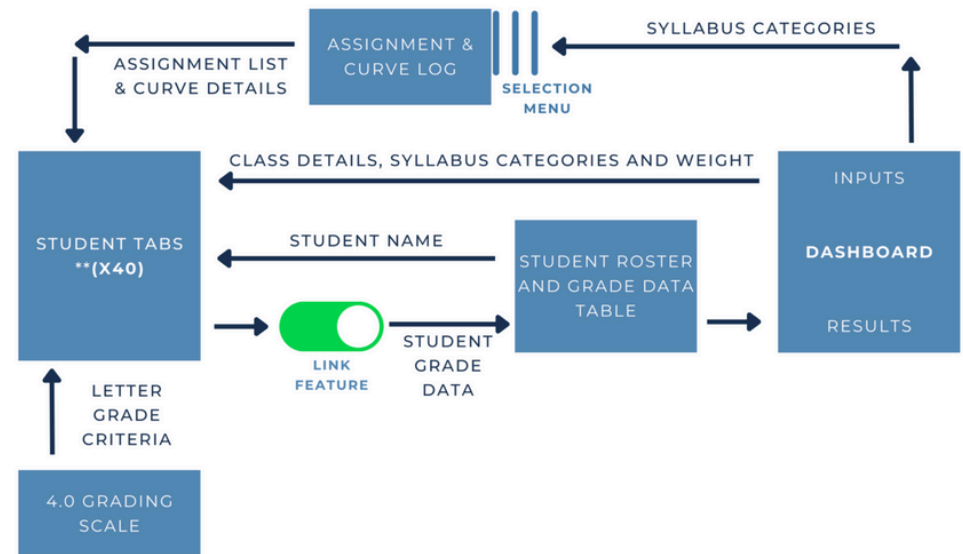

THERE IS AN ABOUT TAB IN EVERY WORKBOOK THAT INCLUDES IMPORTANT INFORMATION ABOUT YOUR DASHBOARD, AND USEFUL LINKS.

WE PROVIDE A HIGH LEVEL FLOW CHART FOR EVERY TOOL FOR A QUICK REFERENCE OF HOW IT ALL WORKS!

STUDENT GRADEBOOK AND ASSIGNMENT DASHBOARD

REVISION: 4.5

1. 1 **Password** Tabs are **locked** to prevent accidental errors to formulas:
   Password Key: "swc"
2. 2 **Tool Inputs** **Your Inputs** are the White Boxes With A Border!
3. 3 **Tool Inputs** Peach boxes are **drop down menus**
4. 4 **PDF Guide** ****Use the downloaded guides to help you through the tool. You can Also visit our website anytime to view & download the**
5. 5 **Site Link** <https://spreadwiseco.com/>
6. 6 **Google Sheets** This Dashboard is Not optimized for use with Google Sheets.
7. 7 **Support** ****For support, message us on Etsy directly from your order, or send an email to Sales@SpreadWiseCo.com. Pictures are**
8. 8 **Review** **LOVE IT? CLICK & LEAVE US A REVIEW!**

TOOL FLOW CHART

**DASHBOARD IS PRESET WITH (5) STUDENT TABS. BY SIMPLY MAKING A COPY OF THE TAB, YOU CAN QUICKLY LINK UP TO (40)