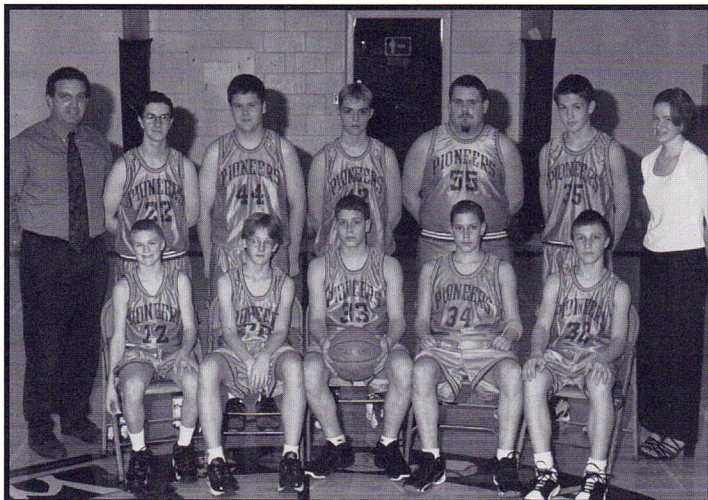

J. V. Basketball

Back row: Coach Paul Bernier, Brandon Michaud
Lance Pelletier, Brad Thibeault, Dale Beaulieu, Brandon
Berce and Mgr. Danielle Deprey. Front row: Mat
Michaud, Nik Berce, Aaron Gervais, Andrew Gervais and
Ryan Sinclair