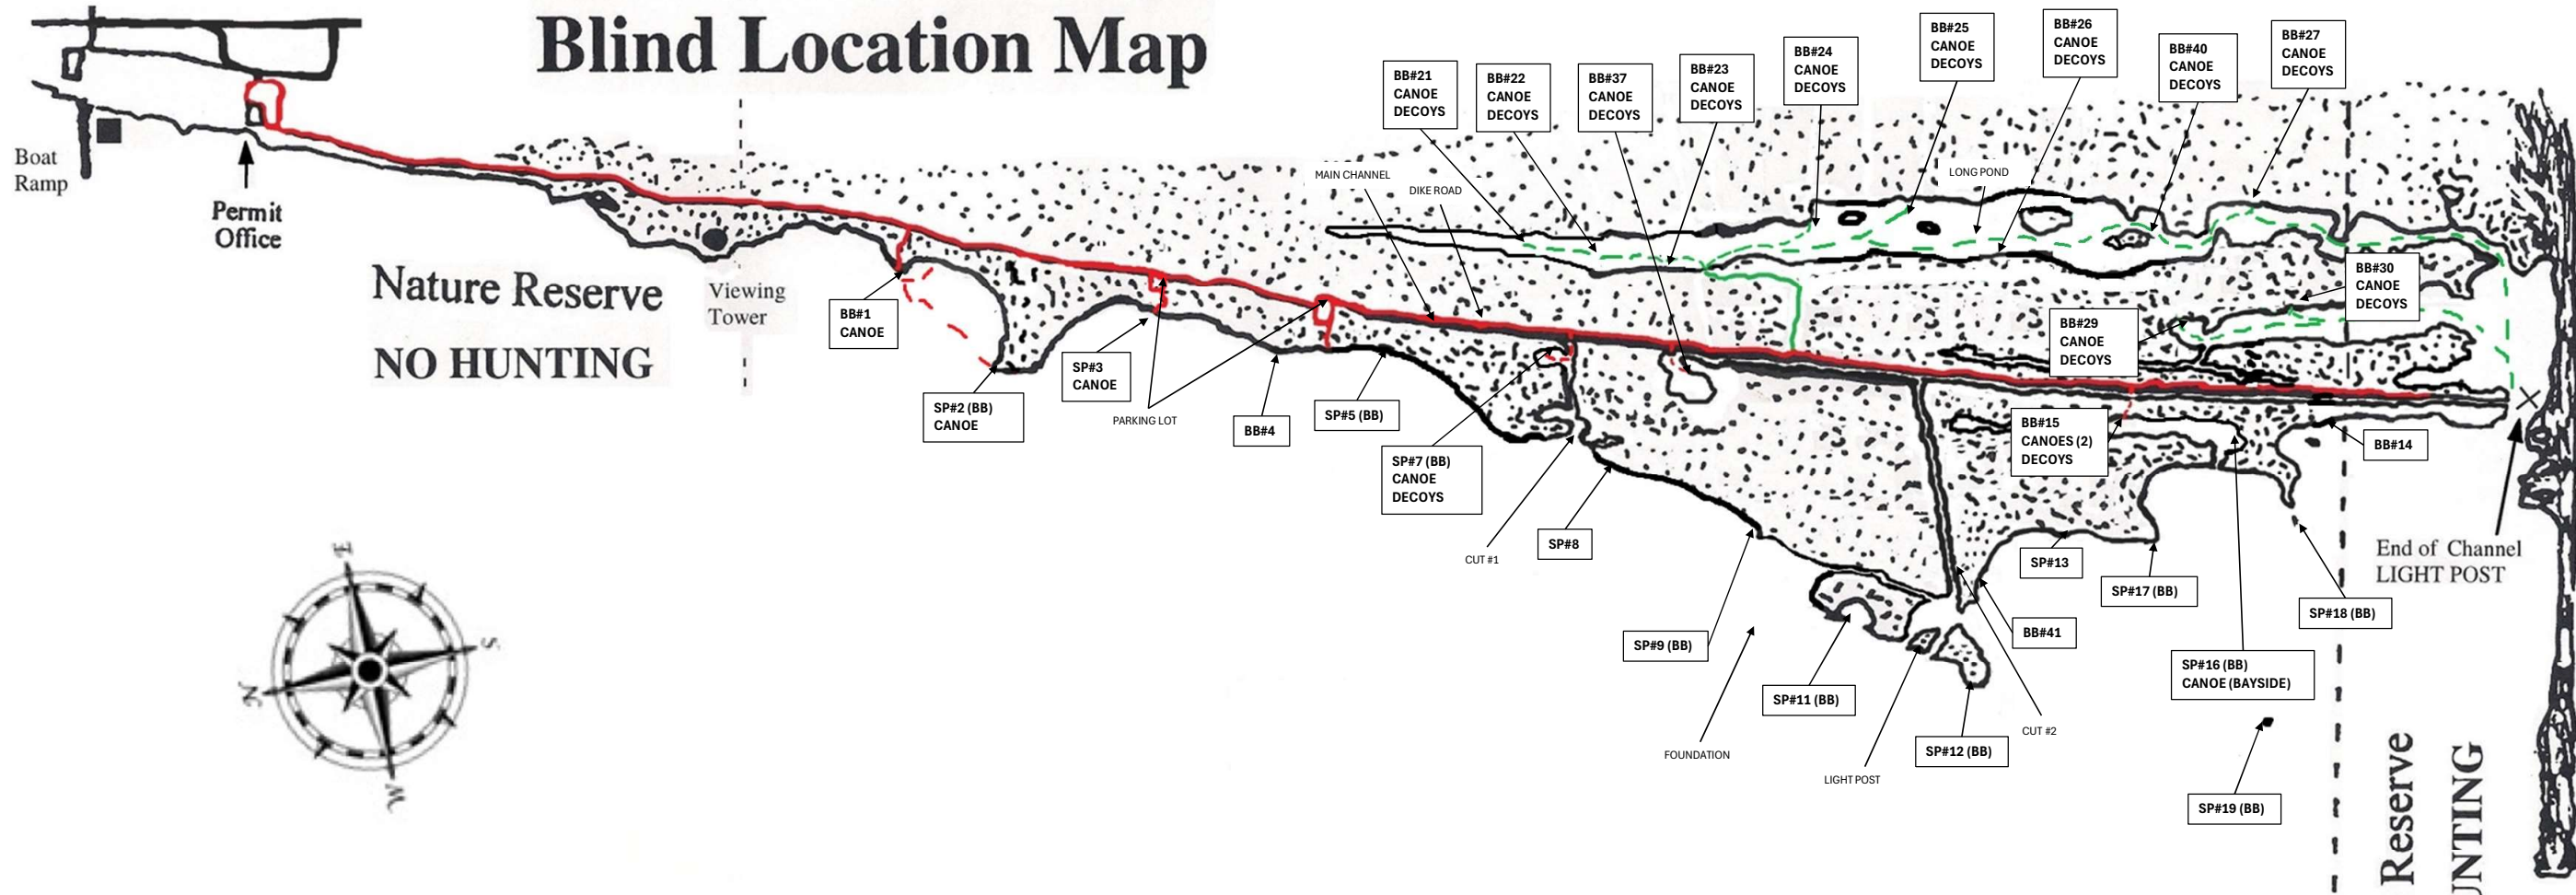

Rondeau Waterfowl Unit Blind Location Map

MARSH BLIND - MAXIMUM 2 HUNTERS, COVER MAY BE REQUIRED
 MARSH BLINDS ARE LOCATED EAST OF THE DIKE ROAD

BAY BLIND - MAXIMUM 3 HUNTERS, BRING YOUR OWN COVER!
 BAY BLINDS ARE LOCATED WEST OF THE DIKE ROAD

BB - BOX BLIND.
SP - SHOOTING POINT.
BFB - BARRIER FREE BLIND

↓ SHREWSBERRY

→ ERIEAU

Nature Reserve
NO HUNTING