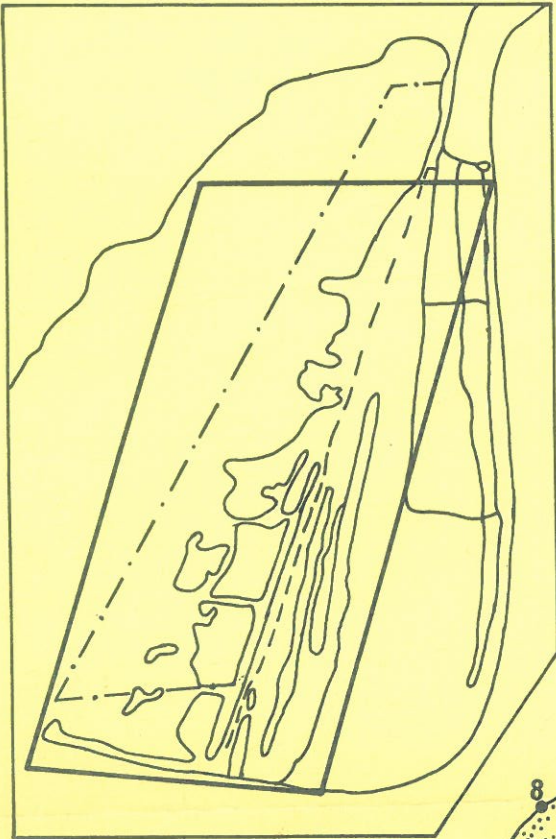

RONDEAU PROVINCIAL PARK
WATERFOWL MANAGEMENT UNIT
"A" ZONE BLIND LOCATIONS
1984

Waterfowl Office

zone B

zone A

zone A

zone B

N

LEGEND

- MARSH AREA
- BLIND LOCATIONS
- SANCTUARY
- PARKING LOT
- VIEWING TOWER