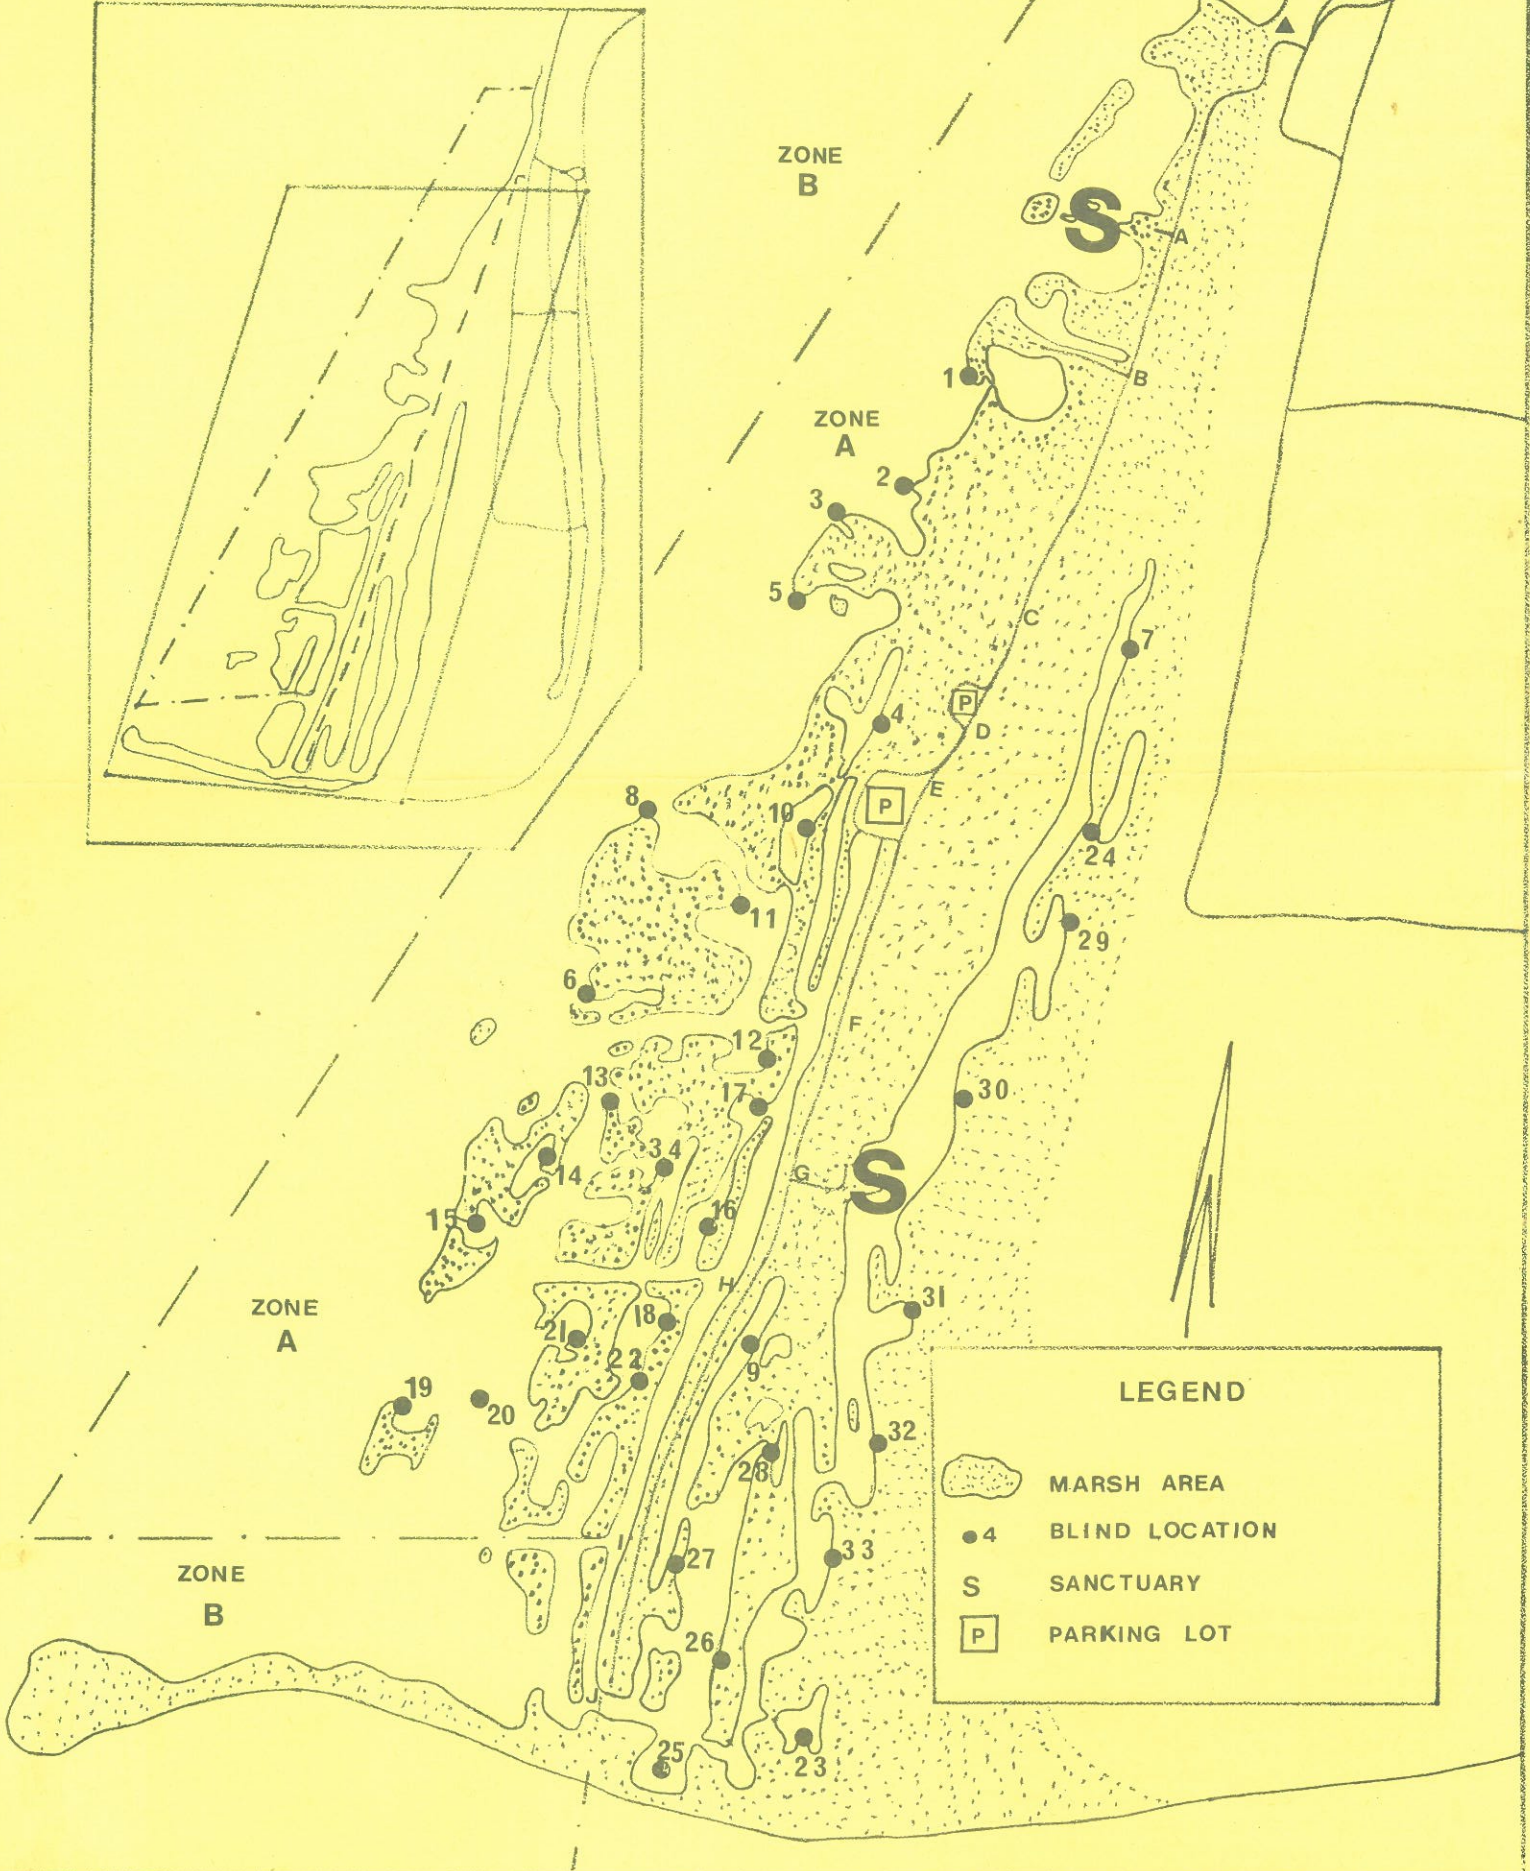

RONDEAU PROVINCIAL PARK
 WATERFOWL MANAGEMENT UNIT
 "A" ZONE BLIND LOCATIONS
 1985

Waterfowl
Office

LEGEND

-  MARSH AREA
-  BLIND LOCATION
-  SANCTUARY
-  PARKING LOT