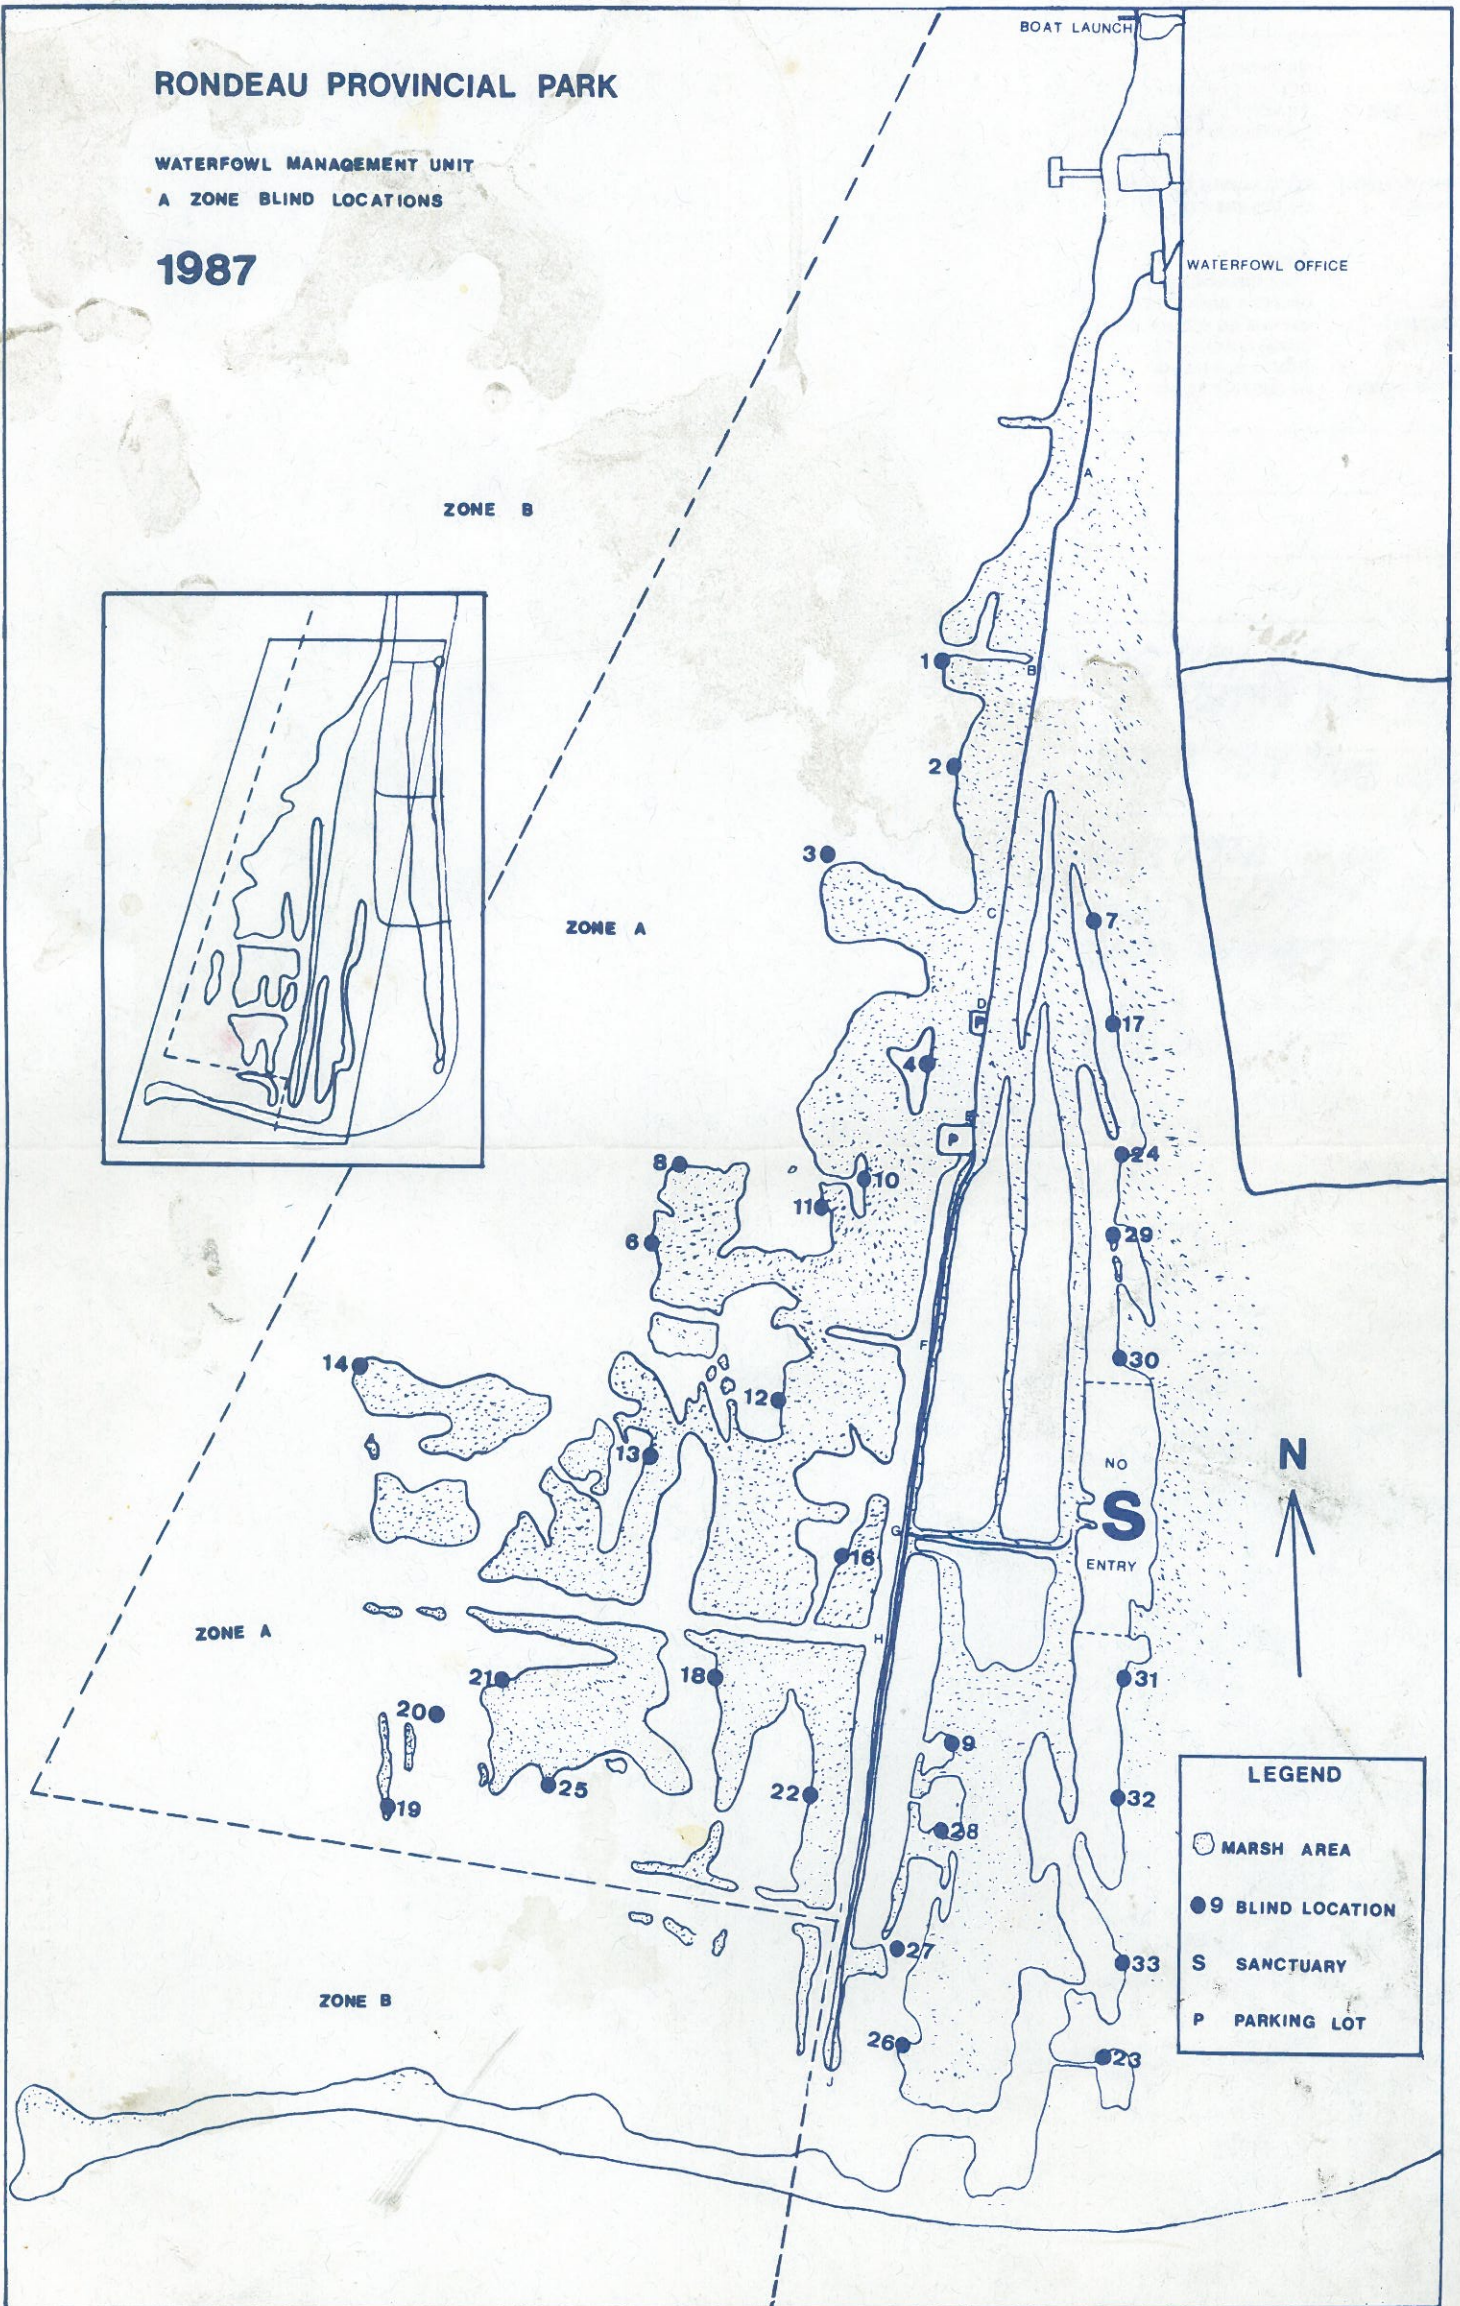

# RONDEAU PROVINCIAL PARK

WATERFOWL MANAGEMENT UNIT  
A ZONE BLIND LOCATIONS

1987

LEGEND	
	MARSH AREA
	BLIND LOCATION
	SANCTUARY
	PARKING LOT