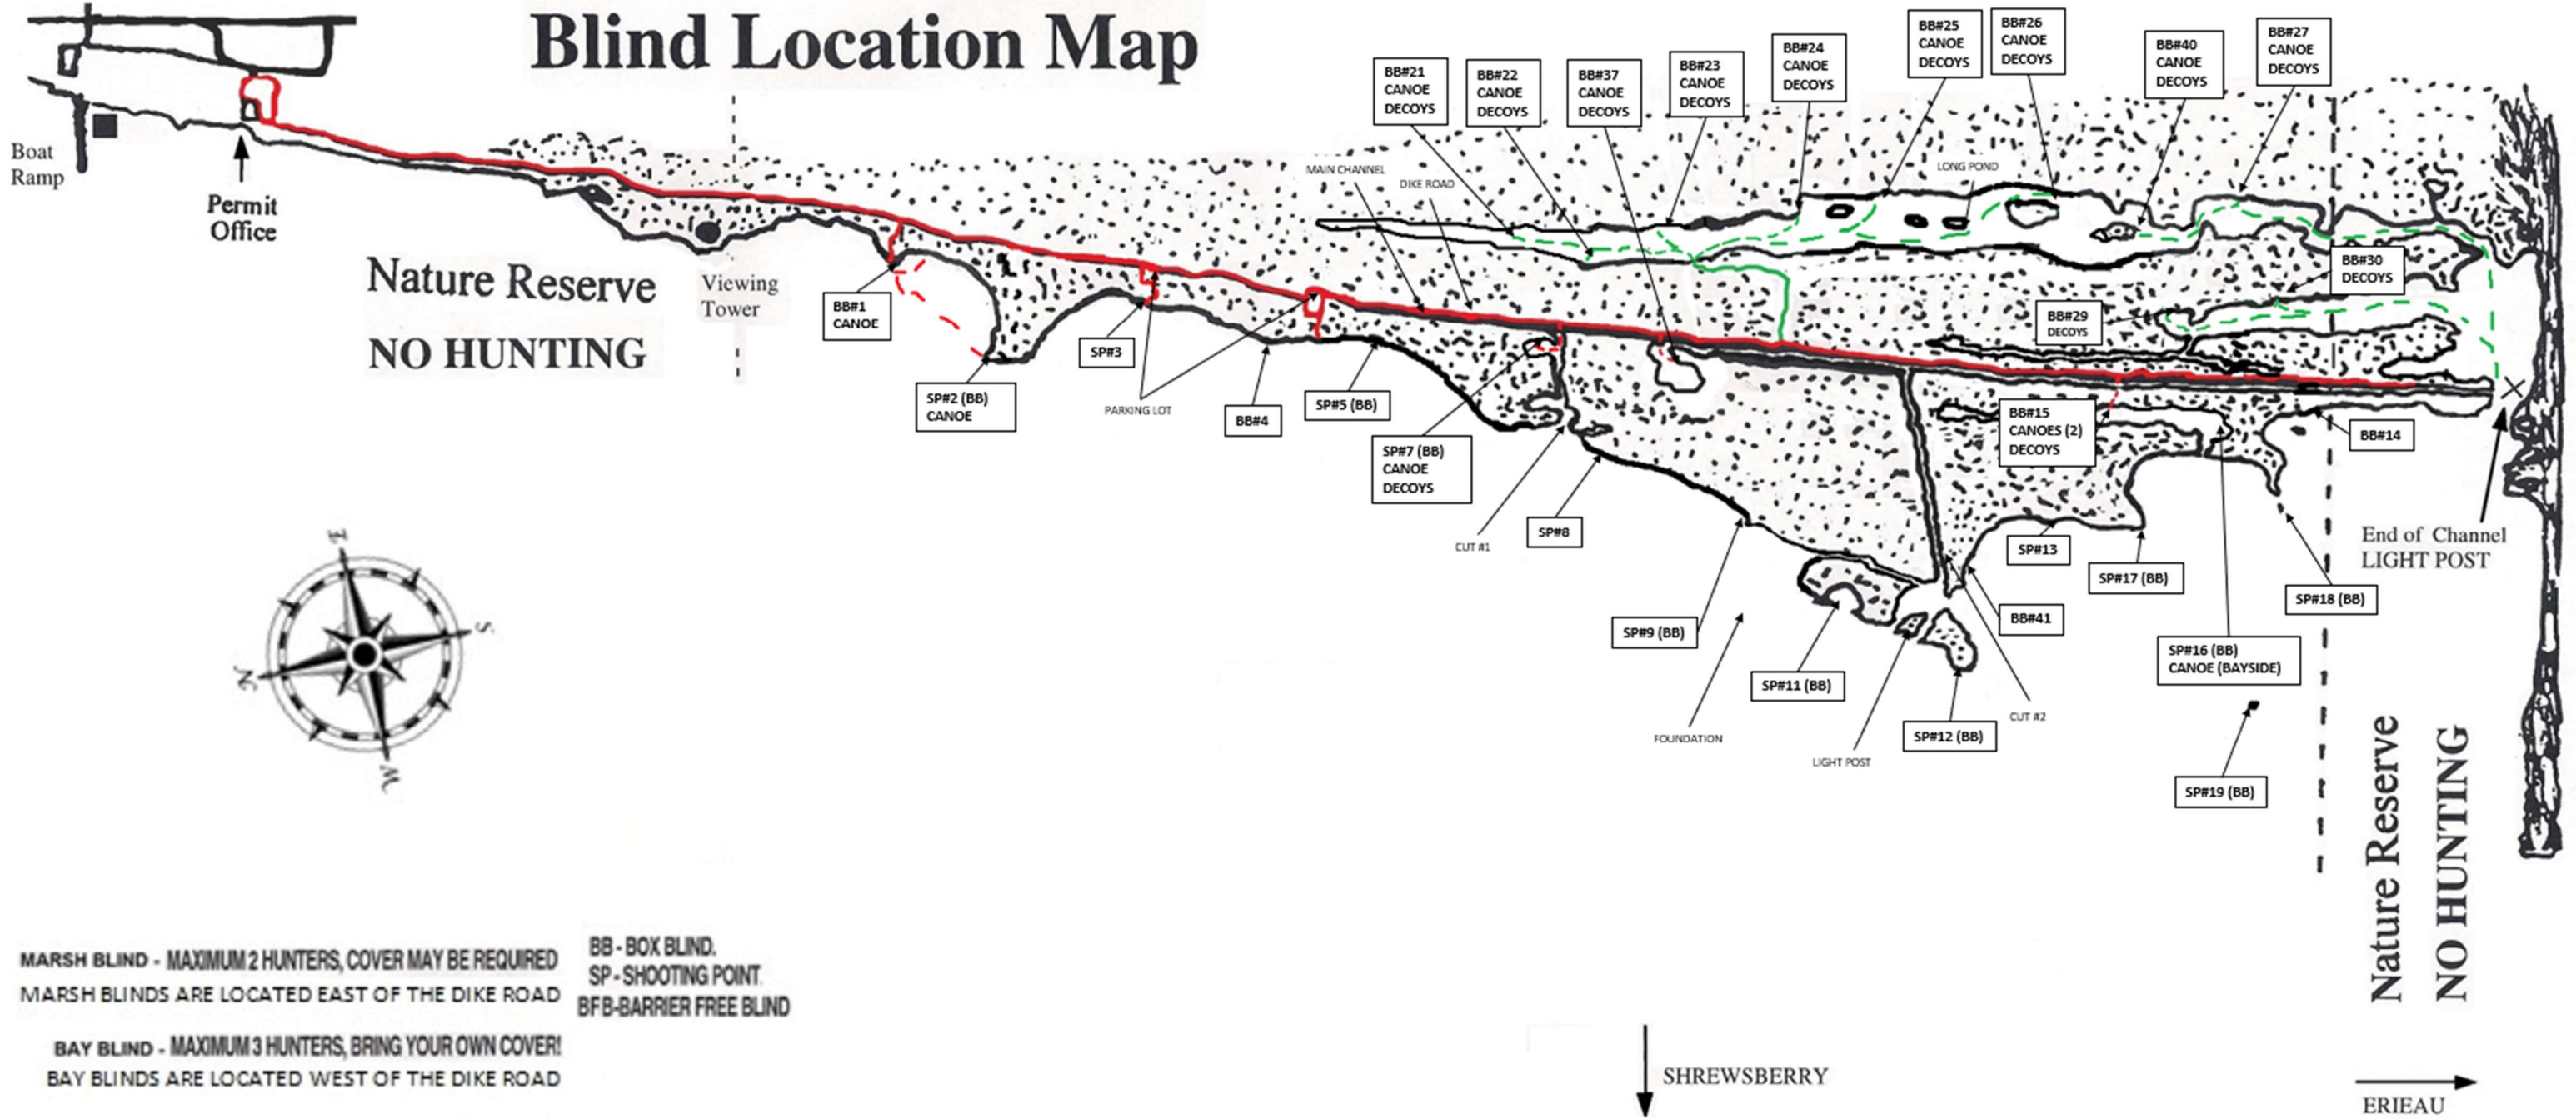

Rondeau Waterfowl Unit Blind Location Map

MARSH BLIND - MAXIMUM 2 HUNTERS, COVER MAY BE REQUIRED
MARSH BLINDS ARE LOCATED EAST OF THE DIKE ROAD

BAY BLIND - MAXIMUM 3 HUNTERS, BRING YOUR OWN COVER!
BAY BLINDS ARE LOCATED WEST OF THE DIKE ROAD

BB - BOX BLIND.
SP - SHOOTING POINT.
BFB - BARRIER FREE BLIND

Nature Reserve
NO HUNTING

SHREWSBERRY

ERIEAU