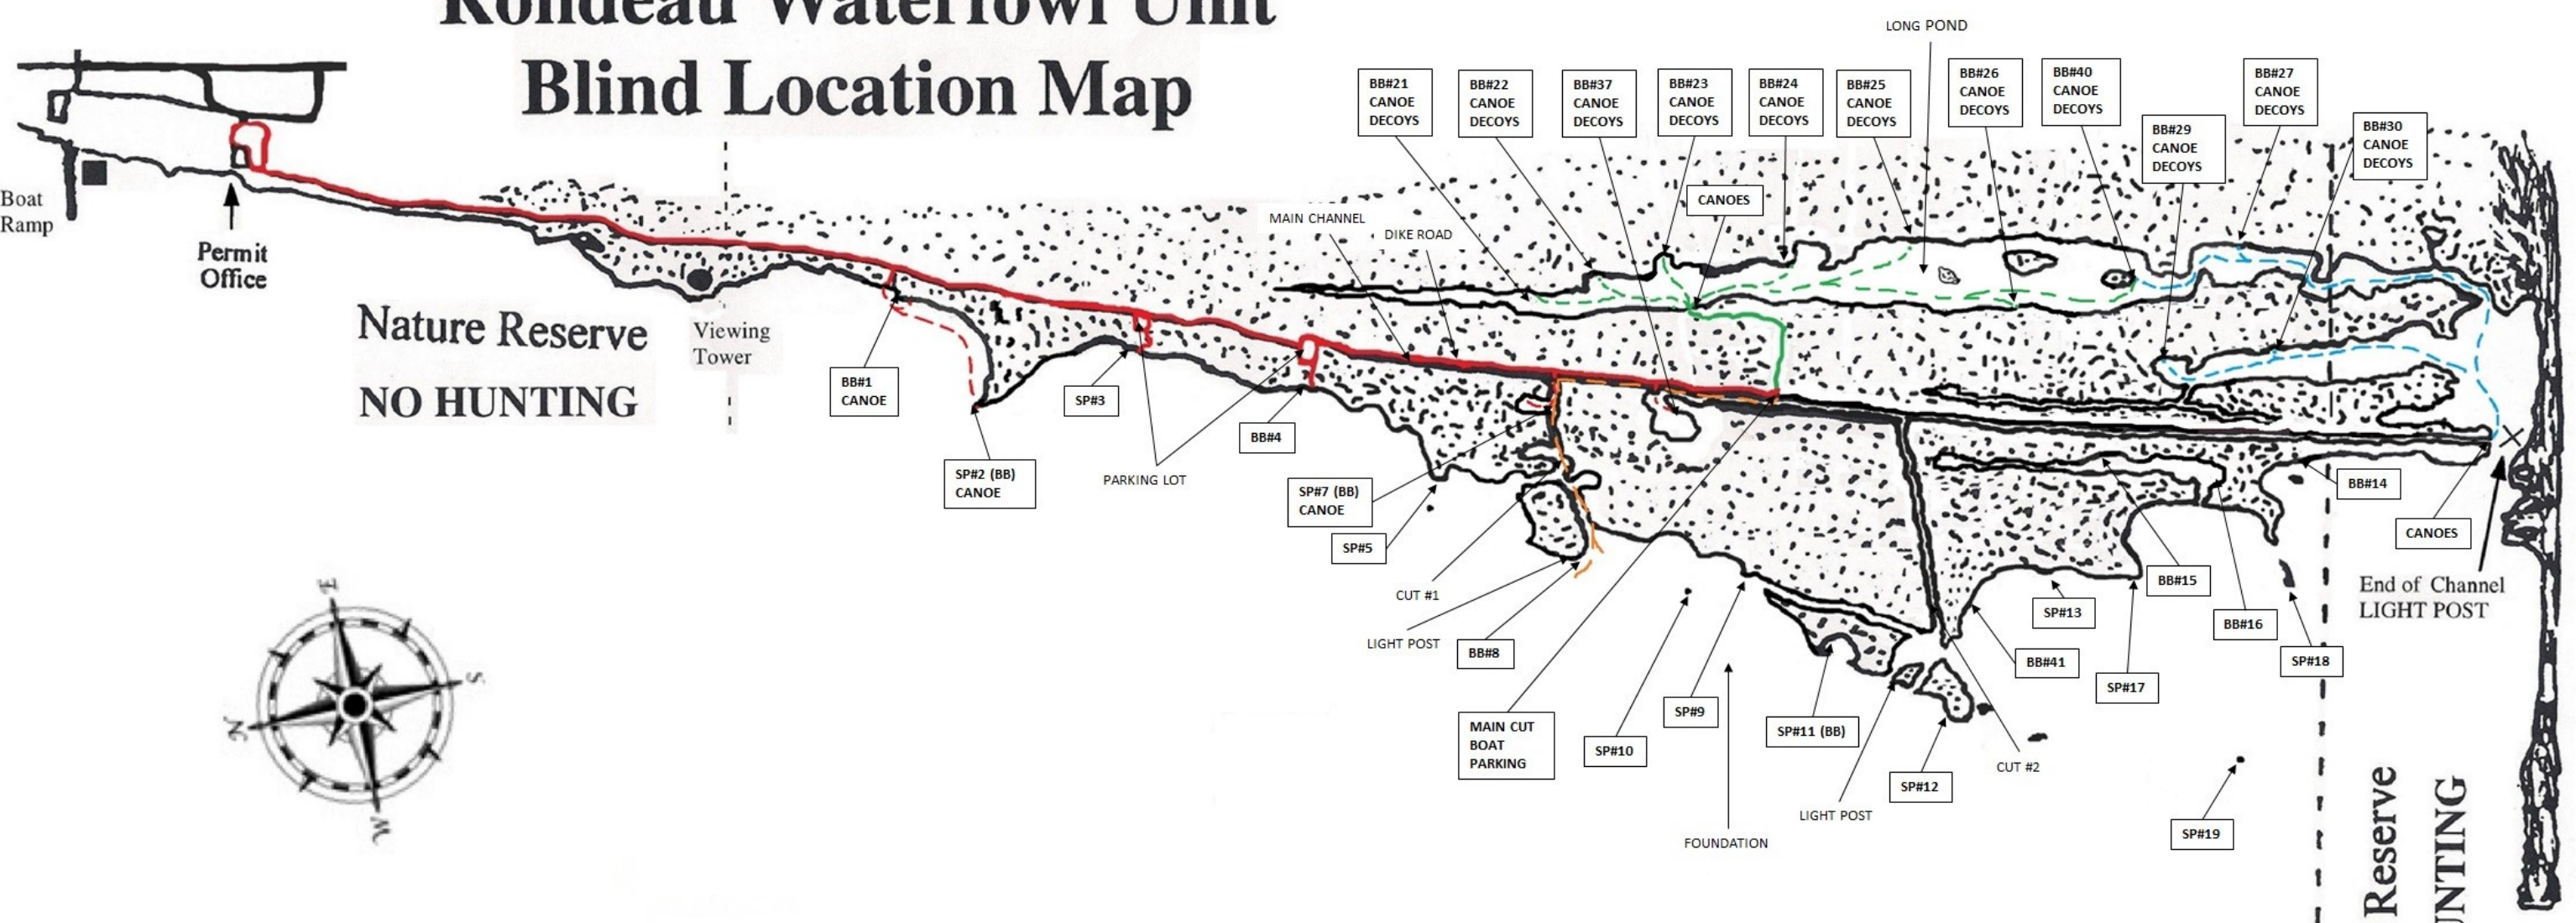

Rondeau Waterfowl Unit Blind Location Map

Nature Reserve
NO HUNTING

End of Channel
LIGHT POST

Nature Reserve
NO HUNTING

MARSH BLIND - MAXIMUM 2 HUNTERS, COVER MAY BE REQUIRED
MARSH BLINDS ARE LOCATED EAST OF THE DIKE ROAD

BAY BLIND - MAXIMUM 3 HUNTERS, BRING YOUR OWN COVER!
BAY BLINDS ARE LOCATED WEST OF THE DIKE ROAD

BB - BOX BLIND.
SP - SHOOTING POINT.

↓ SHREWSBERRY

→ ERIEAU