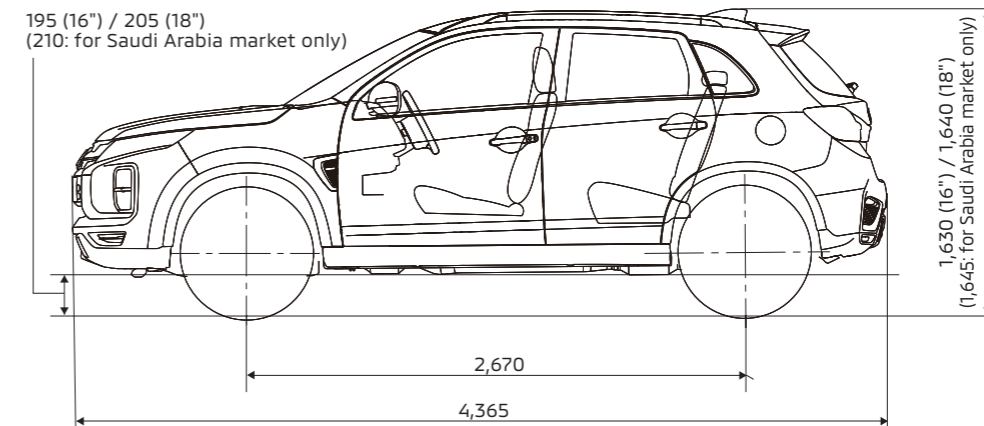

SPECIFICATIONS

MODEL	Drive system	2WD		4WD		
	Engine	2.0 MIVEC				
Price class	GLX					
Model code	EURO 4	GA2WXTSHLW	GA2WXTSHZLW	for Saudi Arabia		
DIMENSIONS AND WEIGHTS	Overall length	mm		4,365		
	Overall width	mm		1,810		
	Overall height	mm		1,630 (16") / 1,640 (18")		
	Wheelbase	mm		2,670		
	Ground clearance	mm		195 (16") / 205 (18")		
	Curb weight	kg	1,370	1,435	1,445	
	Gross vehicle weight	kg	1,970			
	Seating capacity	persons	5			
PERFORMANCE	Max. speed*	km/h	193	191		
	Acceleration*	0-100 km/h sec.	11.3			
		120-140 km/h sec.	-	-	-	
		0-400 m sec.	-	-	-	
Min. turning radius	m	5.3				
ENGINE	Type (code)	16-valve inline-4 DOHC MIVEC (4B11)				
	Displacement	cc	1,998			
	Max. output (EEC net)	kW (PS)/rpm	110 (150)/6,000			
	Max. torque (EEC net)	N-m (kg-m)/rpm	197 (20.1)/4,200			
FUEL SYSTEM	Fuel supply equipment	ECI-MULTI (Electronic Controlled Injection - Multi Point Injection)				
	Fuel tank capacity	liters	63	60		
TRANSMISSION	Type	INVECS-III CVT				
STEERING	Type	Rack-and-pinion with electric power assist				
SUSPENSIONS	Front	MacPherson strut, coil springs with stabilizer bar				
	Rear	Multi-link, coil springs with stabilizer bar				
BRAKES	Front	Ventilated discs				
	Rear	Discs				
TIRES	Front and rear	215/65R16 (STD) 225/55R18 (OPT)		225/55R18		

*Measured by Mitsubishi Motors Corporation. These specifications are subject to change without notice. Please consult your local Mitsubishi dealer/distributor for detailed specifications.

DIMENSIONAL VIEWS

All measurements in millimeters