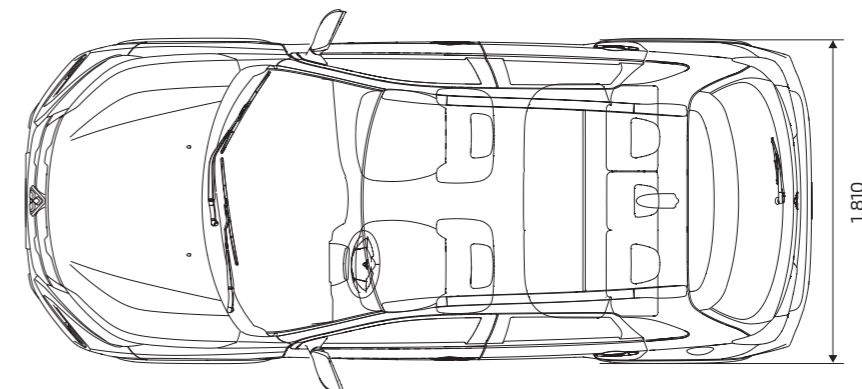

SPECIFICATIONS

MODEL	Drive system	2WD		4WD		
	Engine	2.0 MIVEC				
Price class	GLX					
Model code	EURO 4	GA2WXTSHLW	GA2WXTSHZLW	for Saudi Arabia		
DIMENSIONS AND WEIGHTS	Overall length	mm		4,365		
	Overall width	mm		1,810		
	Overall height	mm		1,630 (16") / 1,640 (18")		
	Wheelbase	mm		2,670		
	Ground clearance	mm		195 (16") / 205 (18")		
	Curb weight	kg	1,370	1,435	1,445	
	Gross vehicle weight	kg	1,970			
	Seating capacity	persons	5			
PERFORMANCE	Max. speed*	km/h	193	191		
	Acceleration*	0-100 km/h sec.	11.3			
		120-140 km/h sec.	-	-	-	
		0-400 m sec.	-	-	-	
Min. turning radius	m	5.3				
ENGINE	Type (code)	16-valve inline-4 DOHC MIVEC (4B11)				
	Displacement	cc	1,998			
	Max. output (EEC net)	kW (PS)/rpm	110 (150)/6,000			
	Max. torque (EEC net)	N-m (kg-m)/rpm	197 (20.1)/4,200			
FUEL SYSTEM	Fuel supply equipment	ECI-MULTI (Electronic Controlled Injection - Multi Point Injection)				
	Fuel tank capacity	liters	63	60		
TRANSMISSION	Type	INVECS-III CVT				
STEERING	Type	Rack-and-pinion with electric power assist				
SUSPENSIONS	Front	MacPherson strut, coil springs with stabilizer bar				
	Rear	Multi-link, coil springs with stabilizer bar				
BRAKES	Front	Ventilated discs				
	Rear	Discs				
TIRES	Front and rear	215/65R16 (STD) 225/55R18 (OPT)		225/55R18		

*Measured by Mitsubishi Motors Corporation. These specifications are subject to change without notice. Please consult your local Mitsubishi dealer/distributor for detailed specifications.

DIMENSIONAL VIEWS

All measurements in millimeters