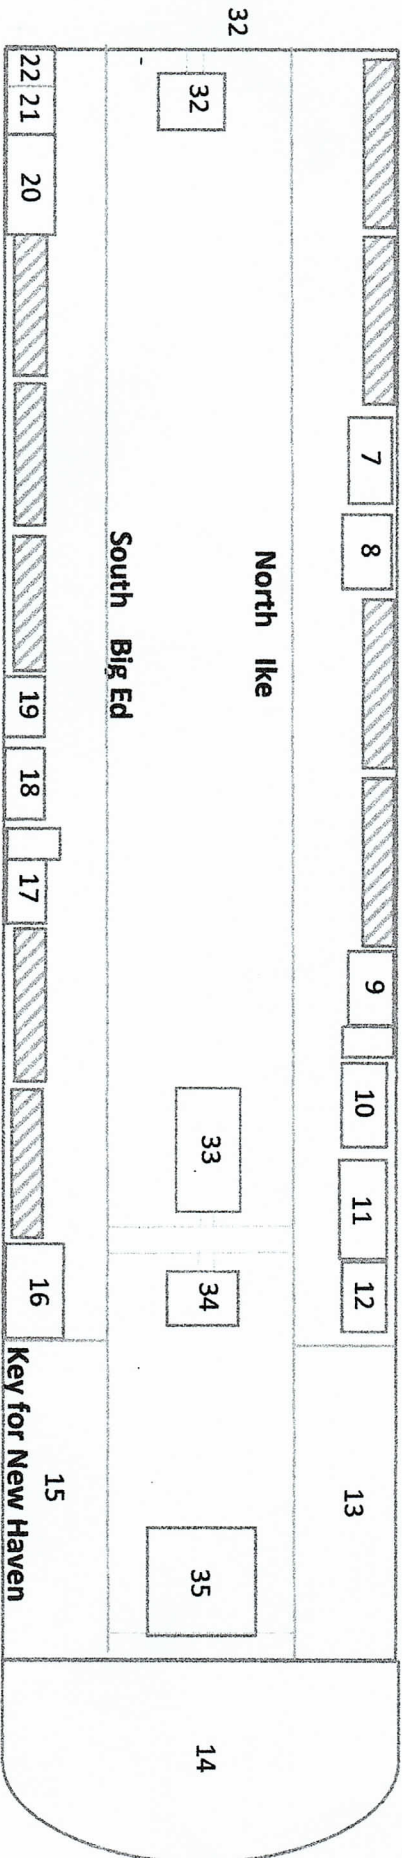

The town of New Haven

East Side of Tunnel

Map is not to scale

1	West Yard	10	Museum	19	Daycare + K	28	Defender Storage
2	Goat Ranch	11	Security	20	Town Hall	29	Movie Room
3	Waste Mgt	12	Bar	21	Recreation Room	30	College Dorm
4	NW Dining Hall	13	Farm North	22	Rapid Aid Center/Dentist	31	Church
5	Gym	14	East Yard	23	1st - 6th School	32	18 - 20 Club
6	Hospital	15	Farm South	24	1st - 6th Park	33	Storage
7	7th - 12th School	16	Maintenance	25	SW Dining Hall	34	Defender Barracks
8	Sports Park	17	SE Dining Hall	26	Engineering	35	Defender Storage
9	NE Dining Hall	18	Preschool - K Park	27	Rabbit/Chicken Farm		Housing Block

each housing block contains 8 homes of varied sizes