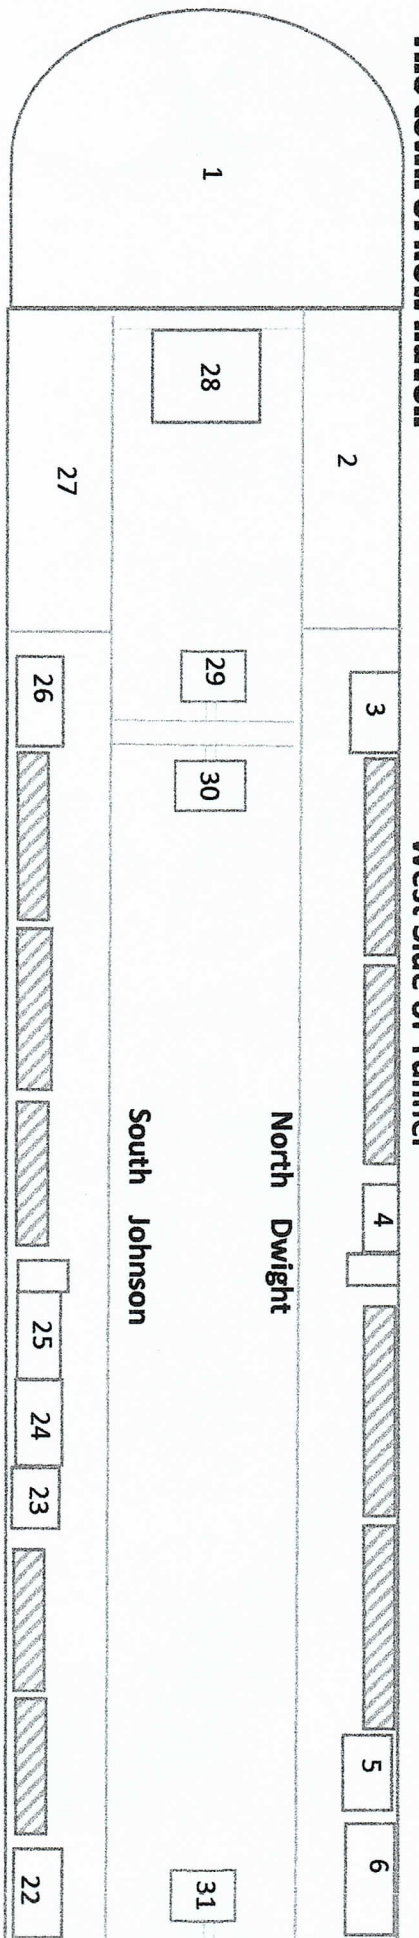

The town of New Haven

East Side of Tunnel

Map is not to scale

1	West Yard	10	Museum	19	Daycare + K	28	Defender Storage
2	Goat Ranch	11	Security	20	Town Hall	29	Movie Room
3	Waste Mgt	12	Bar	21	Recreation Room	30	College Dorm
4	NW Dining Hall	13	Farm North	22	Rapid Aid Center/Dentist	31	Church
5	Gym	14	East Yard	23	1st - 6th School	32	18 - 20 Club
6	Hospital	15	Farm South	24	1st - 6th Park	33	Storage
7	7th - 12th School	16	Maintenance	25	SW Dining Hall	34	Defender Barracks
8	Sports Park	17	SE Dining Hall	26	Engineering	35	Defender Storage
9	NE Dining Hall	18	Preschool - K Park	27	Rabbit/Chicken Farm		Housing Block

each housing block contains 8 homes of varied sizes