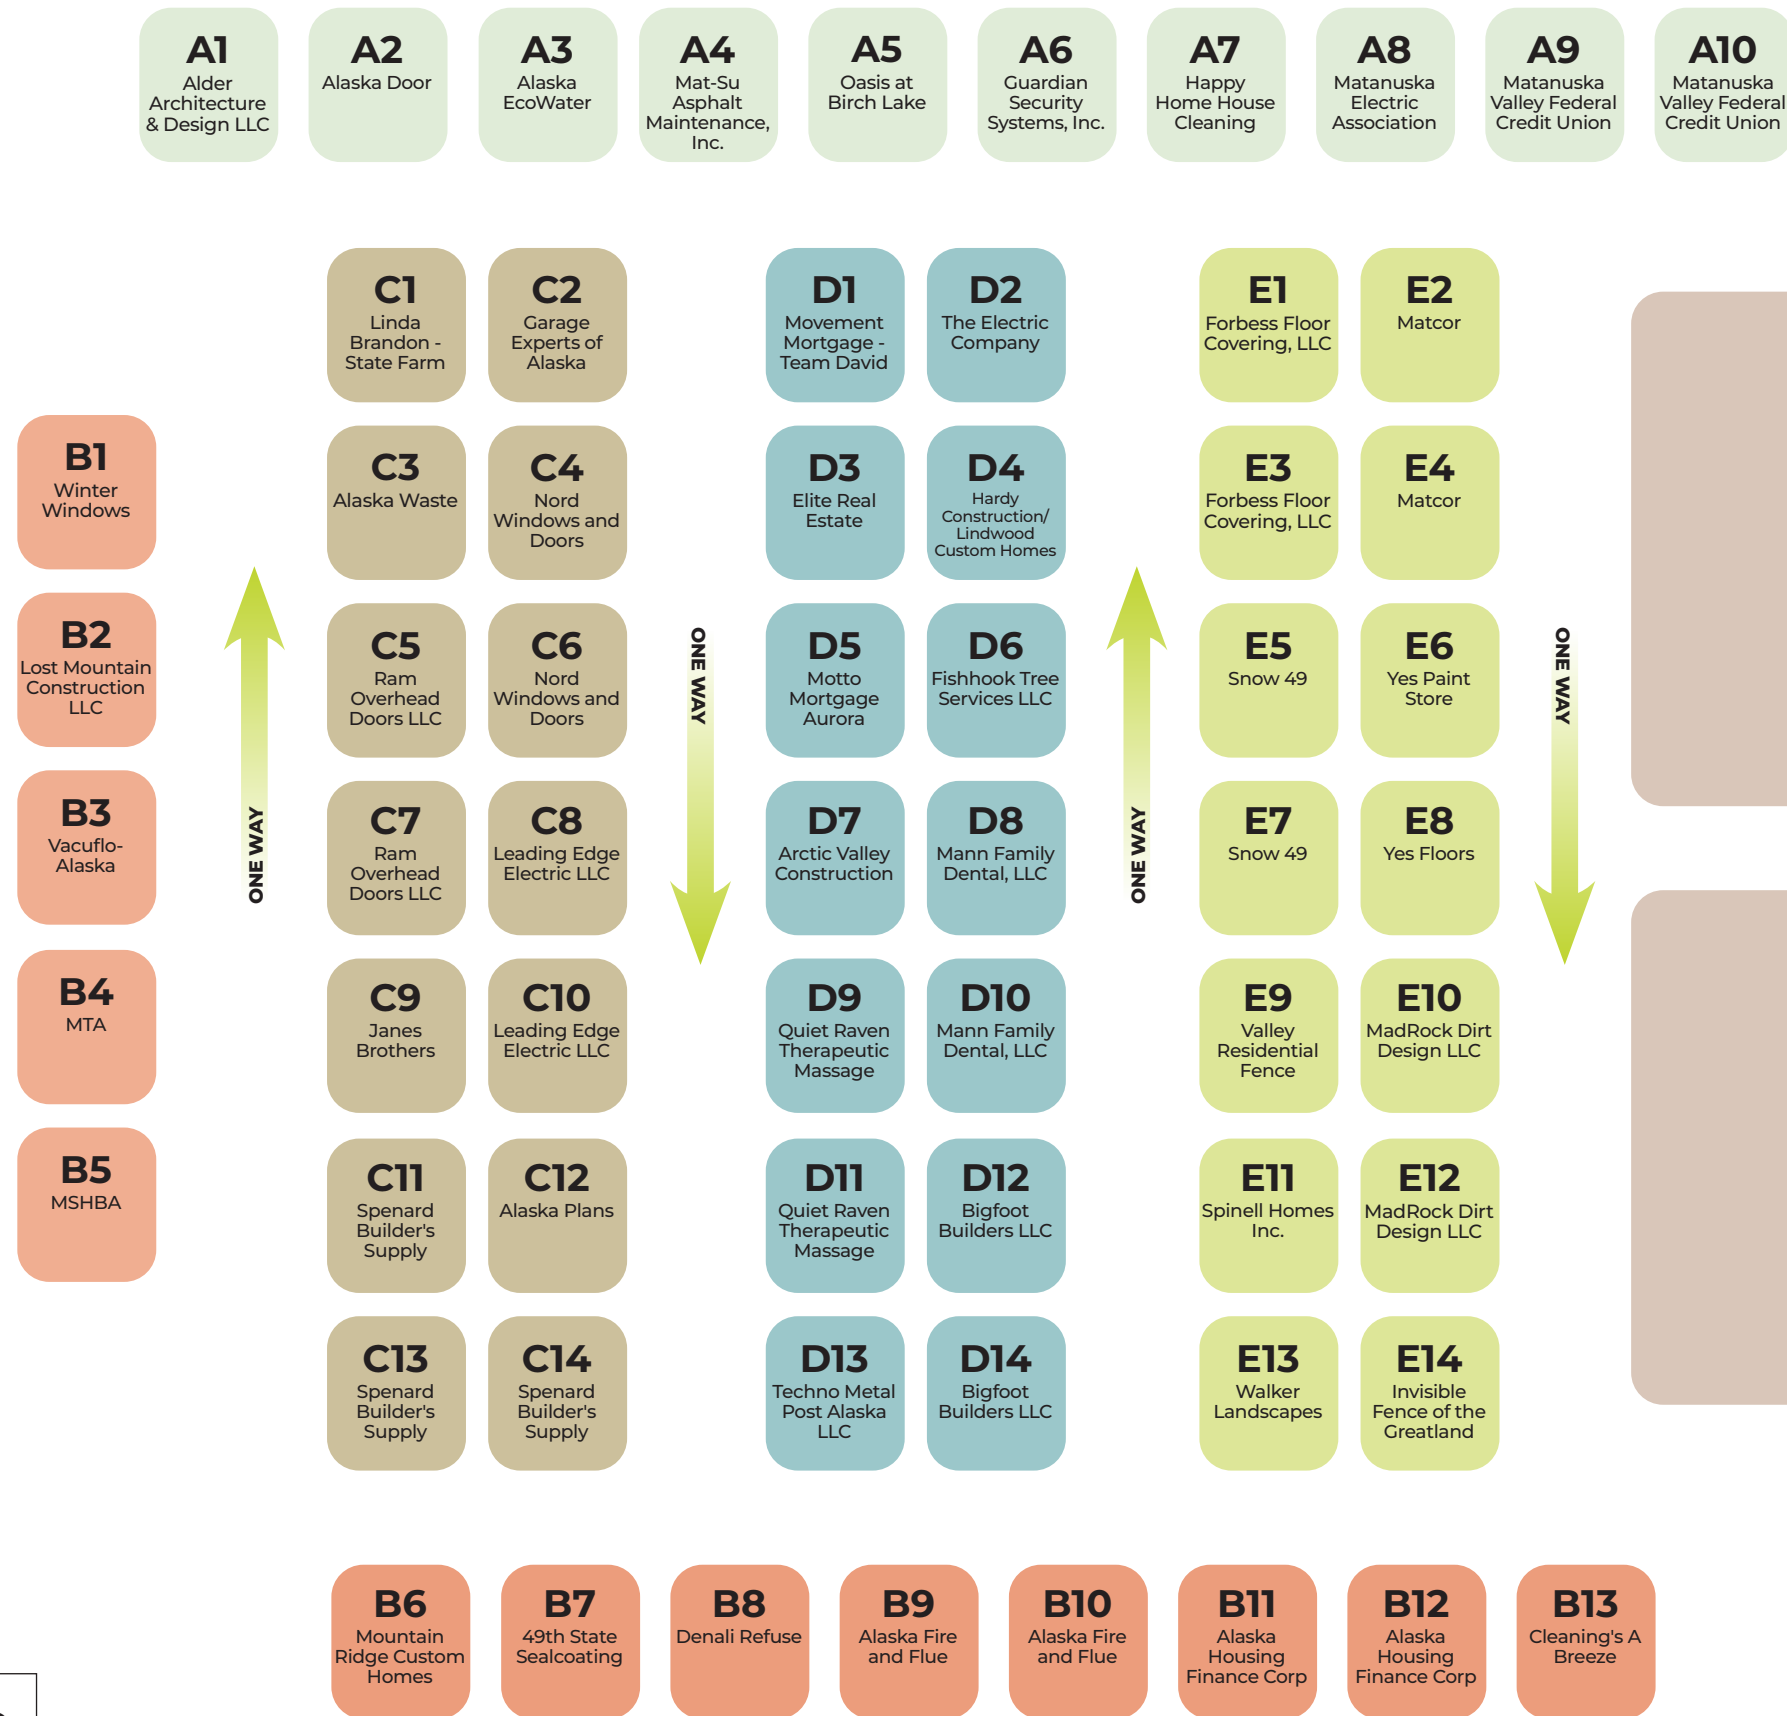

Vendor Map

Vendor Map

Entry

Central Mat-Su Fire Department out front!

VENDOR LIST

49th State Sealcoating	B7	Bigfoot Builders LLC	D12	Forbess Floor Covering LLC	E1
A1 Electric	G12	Bigfoot Builders LLC	D14	Forbess Floor Covering LLC	E3
AK #1 Door	G5	Bushwood Land Services, LLC	GW2	Garage Experts of Alaska	C2
Alaska Door	A2	Carpet World of Alaska	H1	GC Handrail	A13
Alaska EcoWater	A3	Carpet World of Alaska	H2	Mat-Su Asphalt Maintenance, Inc.	A4
Alaska Fire and Flue	B10	Choice Roofing Solutions	G13	Matanuska Electric Association	A8
Alaska Fire and Flue	B9	Cleaning's A Breeze	B13	Matanuska Valley Federal Credit Union	A9
Alaska Framing Solutions	A11	Consumer Direct Care Network	G10	Matanuska Valley Federal Credit Union	A10
Alaska Home Detectives	B17	Country Financial - Brionne Turner	G11	Matcor	E2
Alaska Housing Finance Corp	B11	Craig Taylor Equipment	H9	Matcor	E4
Alaska Housing Finance Corp	B12	Craig Taylor Equipment	H10	Mosquito Guard	G6
Alaska Plans	C12	Craig Taylor Equipment	H11	Mosquito Guard	G8
Alaska Pure Water Products	C9	Craig Taylor Equipment	H12	Motto Mortgage Aurora	D5
Alder Architecture	A1	Craig Taylor Equipment	H13	Mountain Ridge Custom Homes	B6
Alpine Septic, LLC	F5	Craig Taylor Equipment	H14	Movement Mortgage - Team David	D1
Arctic Glass	GW1	Custom Timber Homes	H5	MSHBA	B5
Arctic Mountain Fence LLC	F10	Custom Timber Homes	H7	MTA	B4
Arctic Valley Construction	D7	Cutco Cutlery	B14	Nord Windows and Doors	C4
Berkshire Hathaway Home Services	H3	Denali Refuse	B8	Nord Windows and Doors	C6
		Elite Real Estate	D3	Northland Property Services Inc.	F1
		Fishhook Tree Services LLC	D6		
				MadRock Dirt Design LLC	E10

FOOD TRUCKS Both Days

- Patriot BBQ**
Rhea's
Husky Burger
- Wisconsin Cheese Store LLC**
Drifters Coffee Company