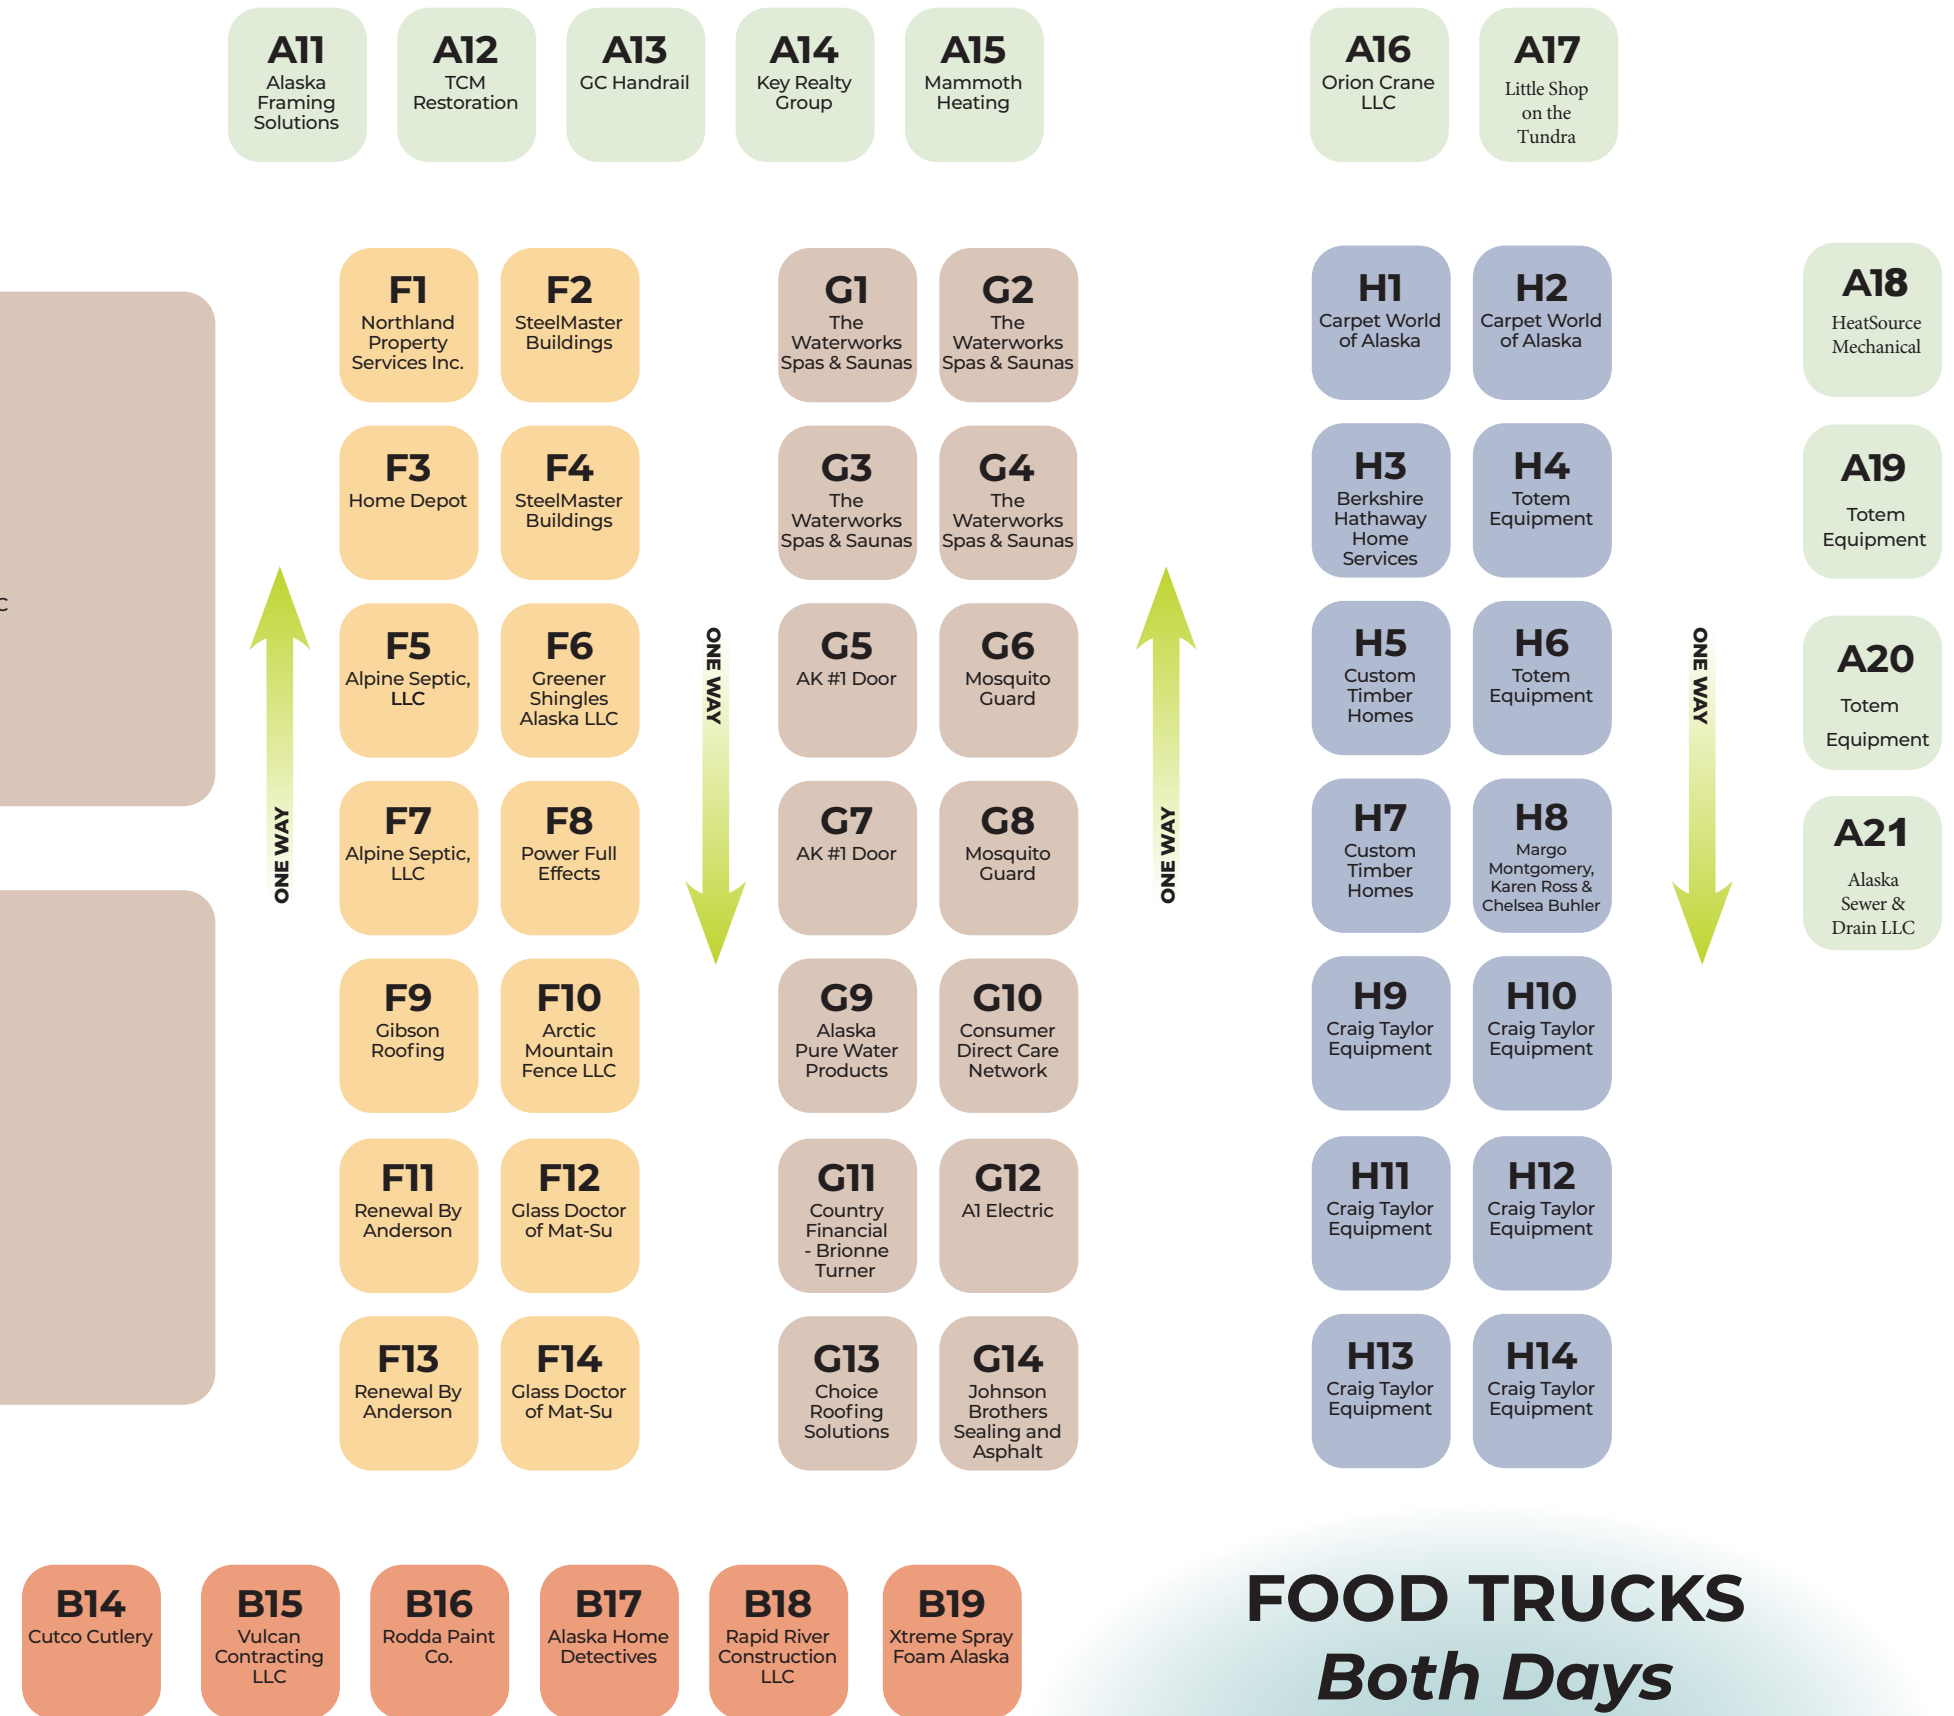

Vendor Map

Vendor Map

Entry

Central Mat-Su Fire Department out front!

VENDOR LIST

49th State Sealcoating	B7	Bigfoot Builders LLC	D12	Forbess Floor Covering LLC	E1
A1 Electric	G12	Bigfoot Builders LLC	D14	Forbess Floor Covering LLC	E3
AK #1 Door	G5	Bushwood Land Services, LLC	GW2	Garage Experts of Alaska	C2
Alaska Door	A2	Carpet World of Alaska	H1	GC Handrail	A13
Alaska EcoWater	A3	Carpet World of Alaska	H2	Mat-Su Asphalt Maintenance, Inc.	A4
Alaska Fire and Flue	B10	Choice Roofing Solutions	G13	Matanuska Electric Association	A8
Alaska Fire and Flue	B9	Cleaning's A Breeze	B13	Matanuska Valley Federal Credit Union	A9
Alaska Framing Solutions	A11	Consumer Direct Care Network	G10	Matanuska Valley Federal Credit Union	A10
Alaska Home Detectives	B17	Country Financial - Brionne Turner	G11	Matcor	E2
Alaska Housing Finance Corp	B11	Craig Taylor Equipment	H9	Matcor	E4
Alaska Housing Finance Corp	B12	Craig Taylor Equipment	H10	Mosquito Guard	G6
Alaska Plans	C12	Craig Taylor Equipment	H11	Mosquito Guard	G8
Alaska Pure Water Products	C9	Craig Taylor Equipment	H12	Motto Mortgage Aurora	D5
Alder Architecture	A1	Craig Taylor Equipment	H13	Mountain Ridge Custom Homes	B6
Alpine Septic, LLC	F5	Craig Taylor Equipment	H14	Movement Mortgage - Team David	D1
Arctic Glass	GW1	Custom Timber Homes	H5	MSHBA	B5
Arctic Mountain Fence LLC	F10	Custom Timber Homes	H7	MTA	B4
Arctic Valley Construction	D7	Cutco Cutlery	B14	Nord Windows and Doors	C4
Berkshire Hathaway Home Services	H3	Denali Refuse	B8	Nord Windows and Doors	C6
		Elite Real Estate	D3	Northland Property Services Inc.	F1
		Fishhook Tree Services LLC	D6		
				MadRock Dirt Design LLC	E10

FOOD TRUCKS Both Days

- Patriot BBQ**
Rhea's
Husky Burger
- Wisconsin Cheese Store LLC**
Drifters Coffee Company