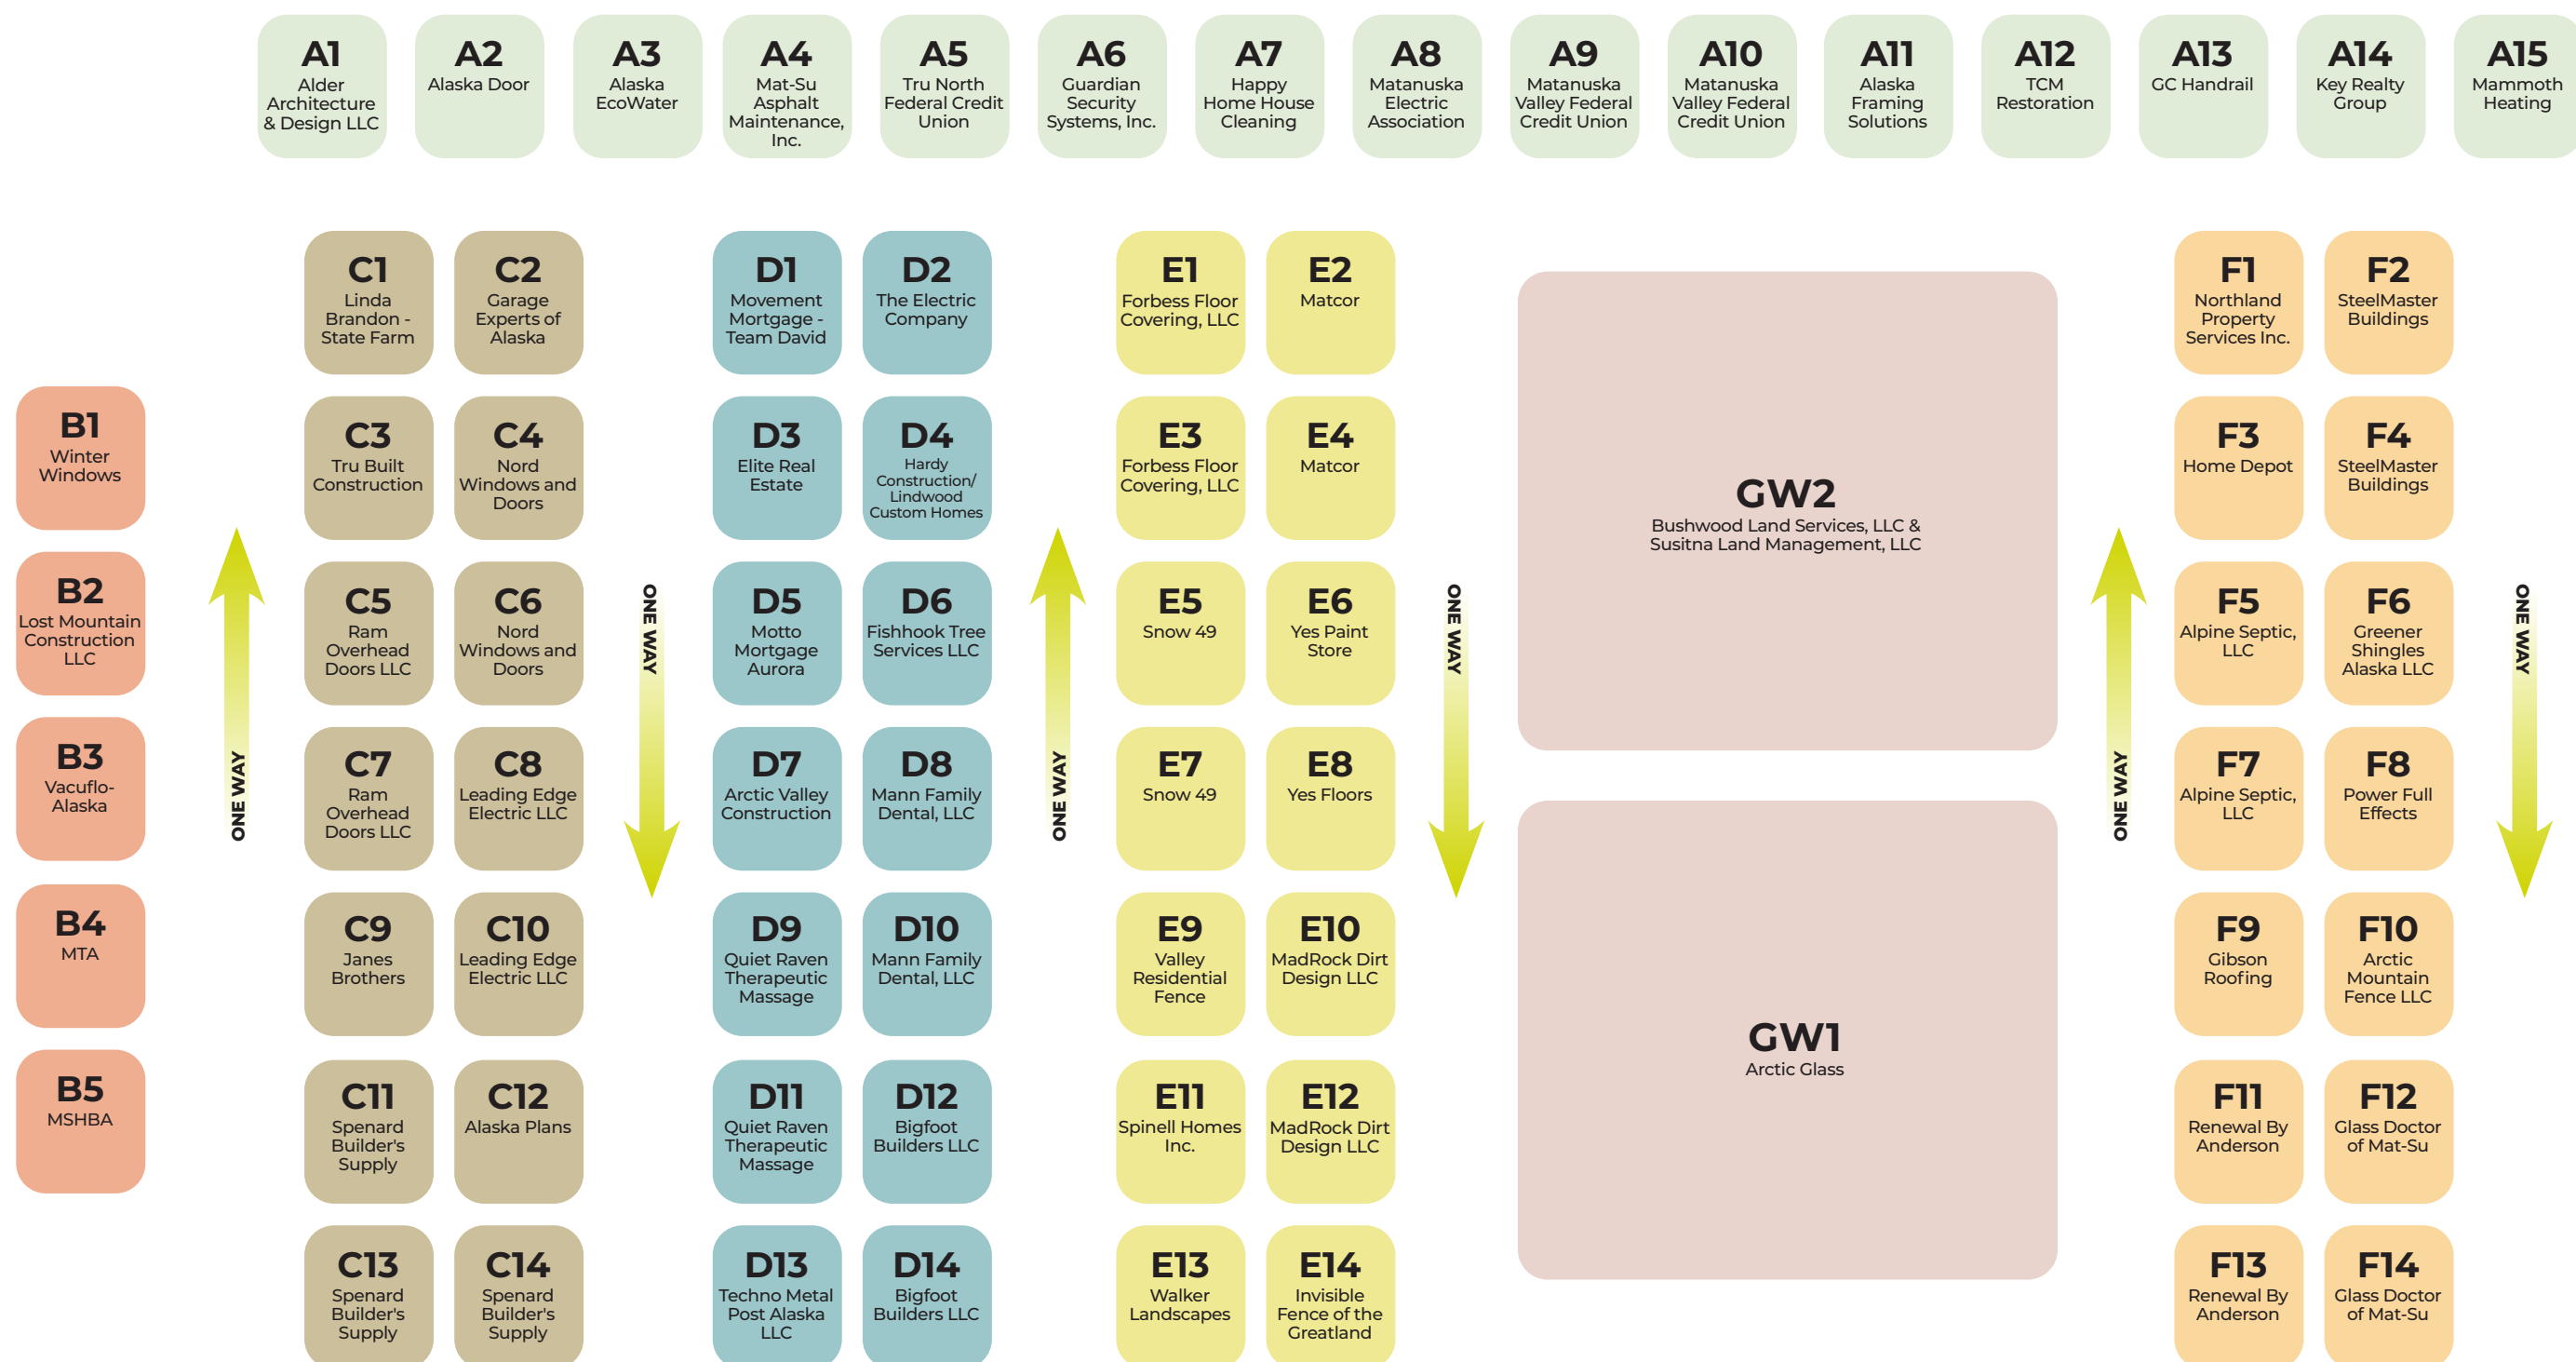

Vendor Map

Entry

Central Mat-Su Fire Department out front!

VENDOR LIST

49th State Sealcoating	B7
A1 Electric	G12
AK #1 Door	G5
AK #1 Door	G7
Alaska Door	A2
Alaska EcoWater	A3
Alaska Fire and Flue	B10
Alaska Fire and Flue	B9
Alaska Framing Solutions	A11
Alaska Home Detectives	B17
Alaska Housing Finance Corp	B11
Alaska Housing Finance Corp	B12
Alaska Plans	C12
Alaska Pure Water Products	G9
Alder Architecture	A1
Alpine Septic, LLC	F5
Alpine Septic, LLC	F7
Arctic Glass	GW1
Arctic Mountain Fence LLC	F10
Arctic Valley Construction	D7
Berkshire Hathaway Home Services	H3
Bigfoot Builders LLC	D12
Bigfoot Builders LLC	D14
Bushwood Land Services, LLC	GW2
Carpet World of Alaska	H1
Choice Roofing Solutions	G13
Cleaning's A Breeze	B13
Consumer Direct Care Network	G10
Country Financial - Brionne Turner	G11
Craig Taylor Equipment	H9
Craig Taylor Equipment	H10
Craig Taylor Equipment	H11
Craig Taylor Equipment	H12
Craig Taylor Equipment	H13
Craig Taylor Equipment	H14
Custom Timber Homes	H5
Custom Timber Homes	H7
Cutco Cutlery	B14
Denali Refuse	B8
Elite Real Estate	D3
Fishhook Tree Services LLC	D6

Forbess Floor Covering LLC	E1
Forbess Floor Covering LLC	E3
Garage Experts of Alaska	C2
GC Handrail	A13
Gibson Roofing	F9
Glass Doctor of Mat-Su	F12
Glass Doctor of Mat-Su	F14
Greener Shingles Alaska LLC	F6
Guardian Security Systems, Inc.	A6
Happy Home House Cleaning	A7
Hardy Construction/Lindwood Custom Homes	D4
Home Depot	F3
Invisible Fence of the Greatland	E14
Janes Brothers	C9
Johnson brothers sealing and asphalt	G14
Key Realty Group	A14
Leading Edge Electric LLC	C8
Leading Edge Electric LLC	C10
Linda Brandon - State Farm	C1
Lost Mountain Construction LLC	B2
MadRock Dirt Design LLC	E10

Vendor Map

FOOD TRUCKS Both Days

- Patriot BBQ
- Rhea's Husky Burger
- Wisconsin Cheese Store LLC