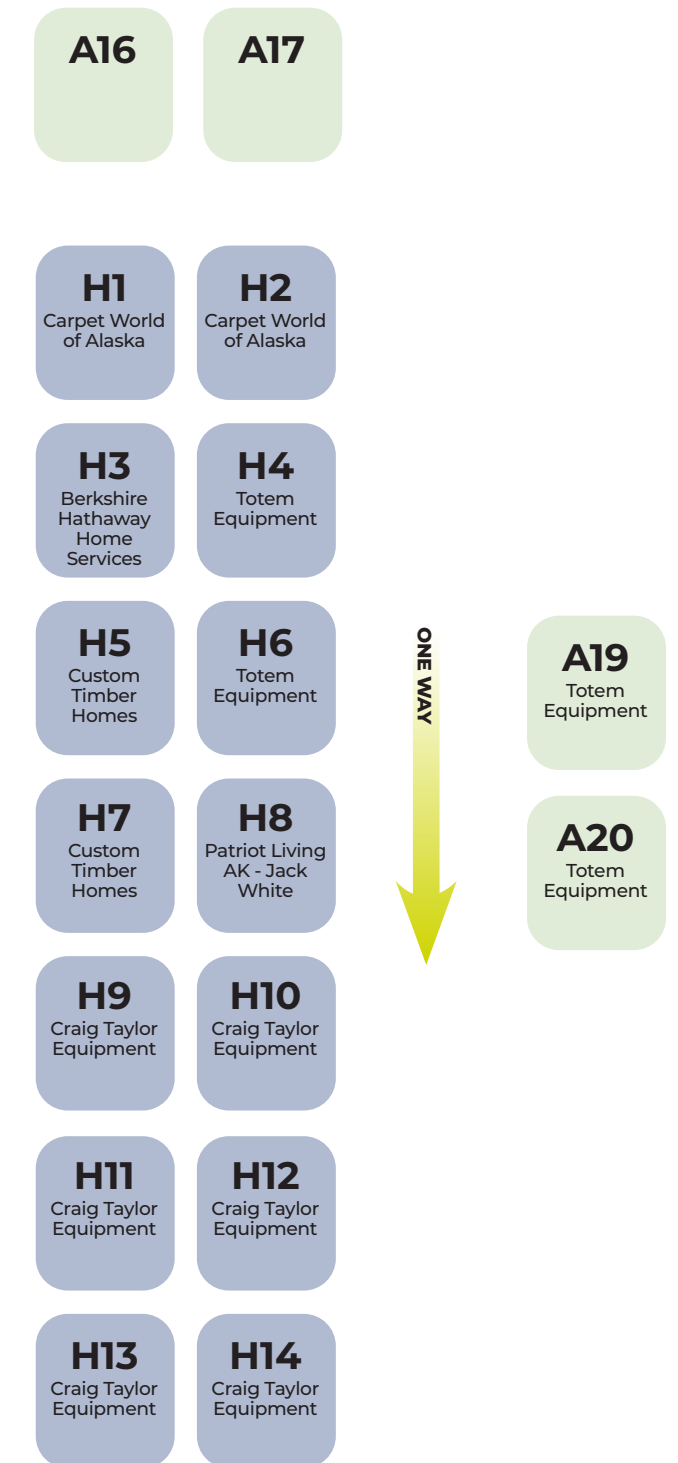

Vendor Map

FOOD TRUCKS Both Days

- Patriot BBQ
- Rhea's Husky Burger
- Wisconsin Cheese Store LLC