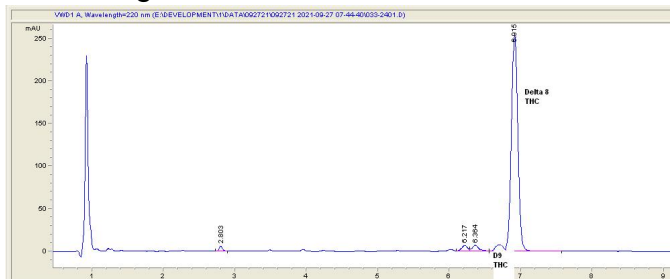

Simple. Vape Supply

Orange, CA 92865
jason@simplevapesupply.com
714-399-5319

Sample 435-092721-004

Purlyf Rainbow Gummy Delta 8
Sample Submitted: 09-27-2021; Report Date: 09-28-2021
nullSample Unit Size: 9.53 g

Purlyf Rainbow Gummy Delta 8

Edible: Candy

Chromatogram

Cannabinoid Profile

Cannabinoid Profile by HPLC

0.01%
Calculated THC Yield

0.00%
Calculated CBD Yield

0.38%
Total Cannabinoids

Cannabinoid	% wt	mg/unit
Delta-8-THC	0.37	35.28
THC	0.01	0.9534
Total Cannabinoids	0.38	36.2
Calculated THC Yield	0.01	0.95
Calculated CBD Yield	0.00	0.00

Calculated Maximum THC Yield = $THC + 0.877 * THCA$
Calculated Maximum CBD Yield = $CBD + 0.877 * CBDA$

Marin Analytics, LLC

250 Bel Marin Keys Blvd, Suite D4
Novato, CA 94949

415-936-6477 / sarabiancalana1@gmail.com

Sara Biancalana
Chief Scientist

This sample has been tested by Marin Analytics, LLC using valid testing methodologies and a quality system. Values reported relate only to the sample tested. Marin Analytics, LLC makes no claims as to the efficacy, safety or other risks associated with any detected or non-detected levels of any compounds reported herein. This Certificate shall not be reproduced except in full, without the written approval of Marin Analytics, LLC.