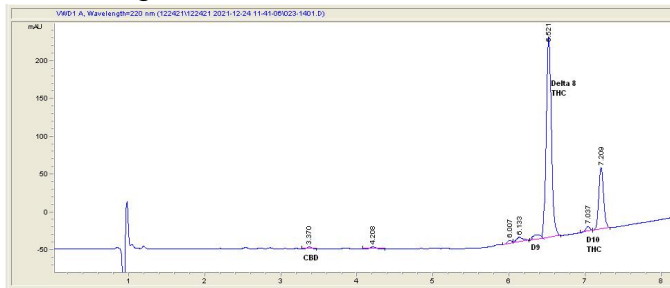

Simple. Vape Supply

Orange, CA 92865
 jason@simplevapesupply.com
 714-399-5319

Sample 435-122421-023

Tropicana Zkittlez Delta 8/10 Disposable
 Sample Submitted: 12-24-2021; Report Date: 12-26-2021
 nullSample Unit Size: 2.00 g

Tropicana Zkittlez Delta 8/10 Disposable

Distillate

Chromatogram

Cannabinoid Profile

Cannabinoid Profile by HPLC

0.22%
 Calculated THC Yield

0.30%
 Calculated CBD Yield

91.02%
 Total Cannabinoids

Cannabinoid	% wt	mg/unit
CBD	0.3	6.0
Delta-8-THC	70.9	1418.0
THC	0.22	4.4
Delta-10-THC	19.6	392.0
Total Cannabinoids	91.02	1820.4
Calculated THC Yield	0.22	4.40
Calculated CBD Yield	0.30	6.00
Calculated Maximum THC Yield = THC + 0.877 * THCA		
Calculated Maximum CBD Yield = CBD + 0.877 * CBDA		