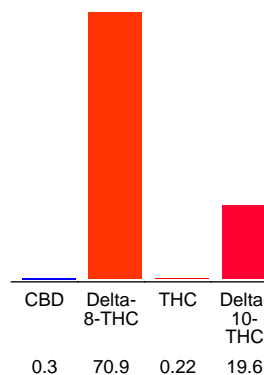

Simple. Vape Supply

Orange, CA 92865
 jason@simplevapesupply.com
 714-399-5319

Sample 435-122421-023

Tropicana Zkittlez Delta 8/10 Disposable
 Sample Submitted: 12-24-2021; Report Date: 12-26-2021
 nullSample Unit Size: 2.00 g

Tropicana Zkittlez Delta 8/10 Disposable

Distillate

Chromatogram

Cannabinoid Profile

Cannabinoid Profile by HPLC

0.22%
 Calculated THC Yield

0.30%
 Calculated CBD Yield

91.02%
 Total Cannabinoids