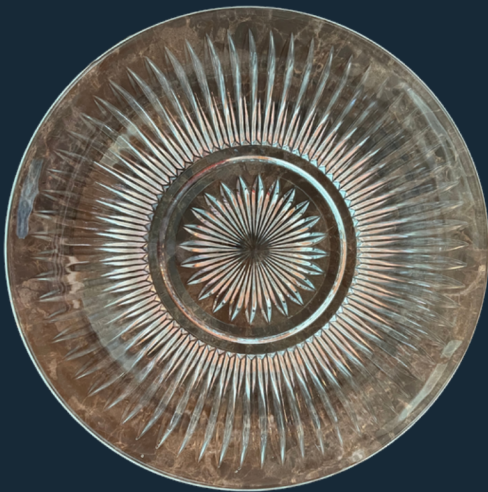

Flatware-Lenox 7 piece place setting
36 place settings

Flatware Service-3 of each

Tableware

Clear Glass Dinner or Luncheon Plate
38 count-Pictured on dark surface

Clear Glass Dinner or Luncheon Plate
50+ count-Pictured on dark surface

**Clear Glass Cold Beverage Dispenser
3 count**

Tableware

Quality Stainless Sugar & Creamer Set
Crystal Set also Available

Assortment of Antiques Pieces
Looking for something special?

Some of our Heirloom Pieces
This collection is always growing

Tiered Serving Plates
3-Tier (5 count) 2-Tier (1 Count)

Event Equipment

12.75 Gallon Beverage Tub
15" x 27.5" x 32" Tall - 1 Count

Round Aluminum Bar Height Table
23.25" Round x 45" High - 4 Count

Stretch Fabric Bar Height
Table Covers - White