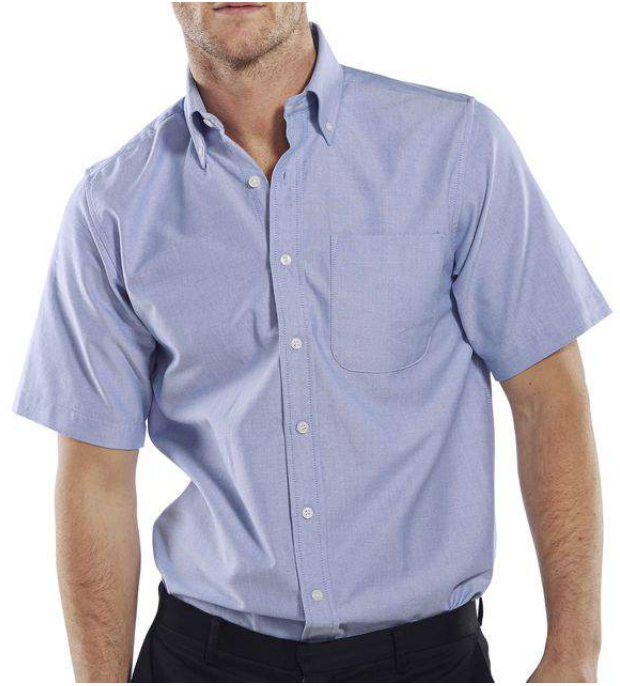

 Cat 1 - Minimal Risk

OXFORD SHIRT SHORT SLEEVE

- 70% cotton/30% polyester.
- Easy care fabric.
- Semi-fitted styling.
- Wrinkle resistant finish.
- Button down collar.
- Left breast mitred pocket.
- Back yoke with two side pleats.
- Curved hem.