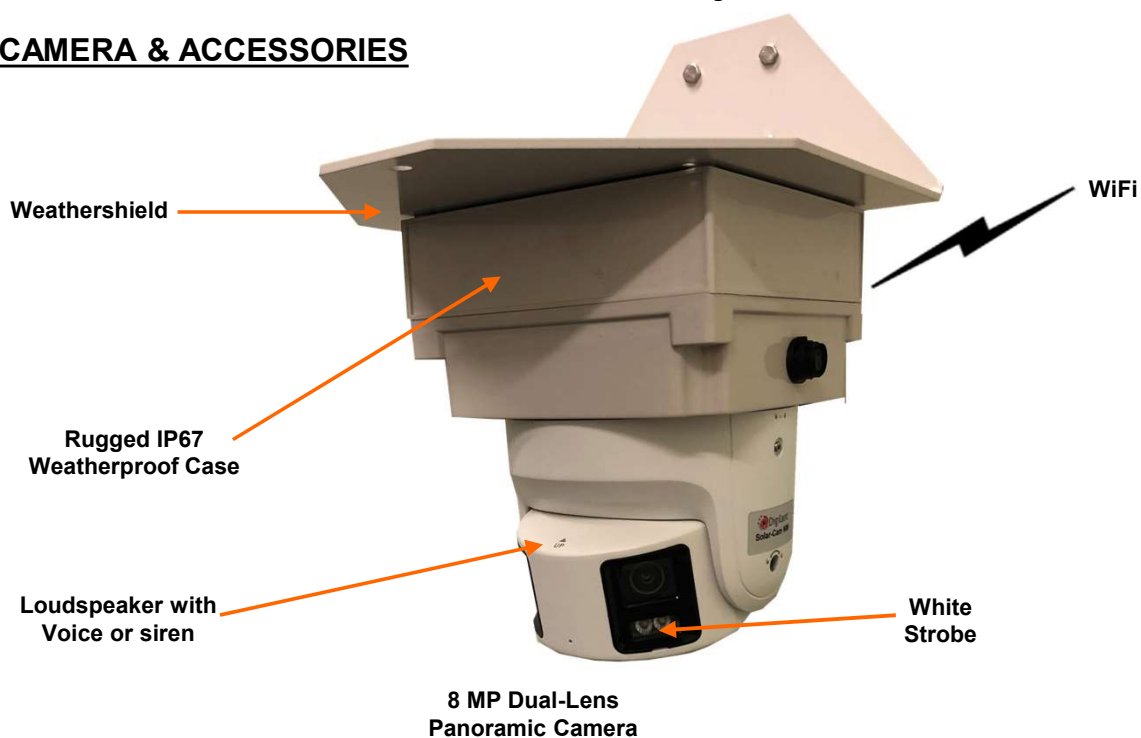

The camera's WiFi can connect up to 10 users to the internet as well as controlling gate openers and water pumps.

FEATURES

- **Fully integrated autonomous solar powered Satellite camera system with WiFi connectivity**
- **Automatic intrusion detection of Humans or Vehicles with strobe and Audible voice alarms**
- **High Sensitivity colour 8 MPixel camera with wide dynamic range**
- **Dual Image-Sensor/lenses with 180° Field of View**
- **Video and still images are automatically stitched together for a Panoramic view with no distortion.**
- **Ultra low-light camera that sends colour images at night – no IR required!**
- **Images are sent immediately to mobile phone, PC, Monitoring Station, & Cloud-based Dashboard**
- **Full control and configuration of the camera via our proprietary VPN web interface**
- **'Live View' video can be viewed on mobile phone, tablet, and PC**
- **Rugged weatherproof IP67 housing with Solar Panel - all with adjustable mounts.**
- **Ideal for Farm, Water , Construction & Livestock monitoring,**

CAMERA & ACCESSORIES