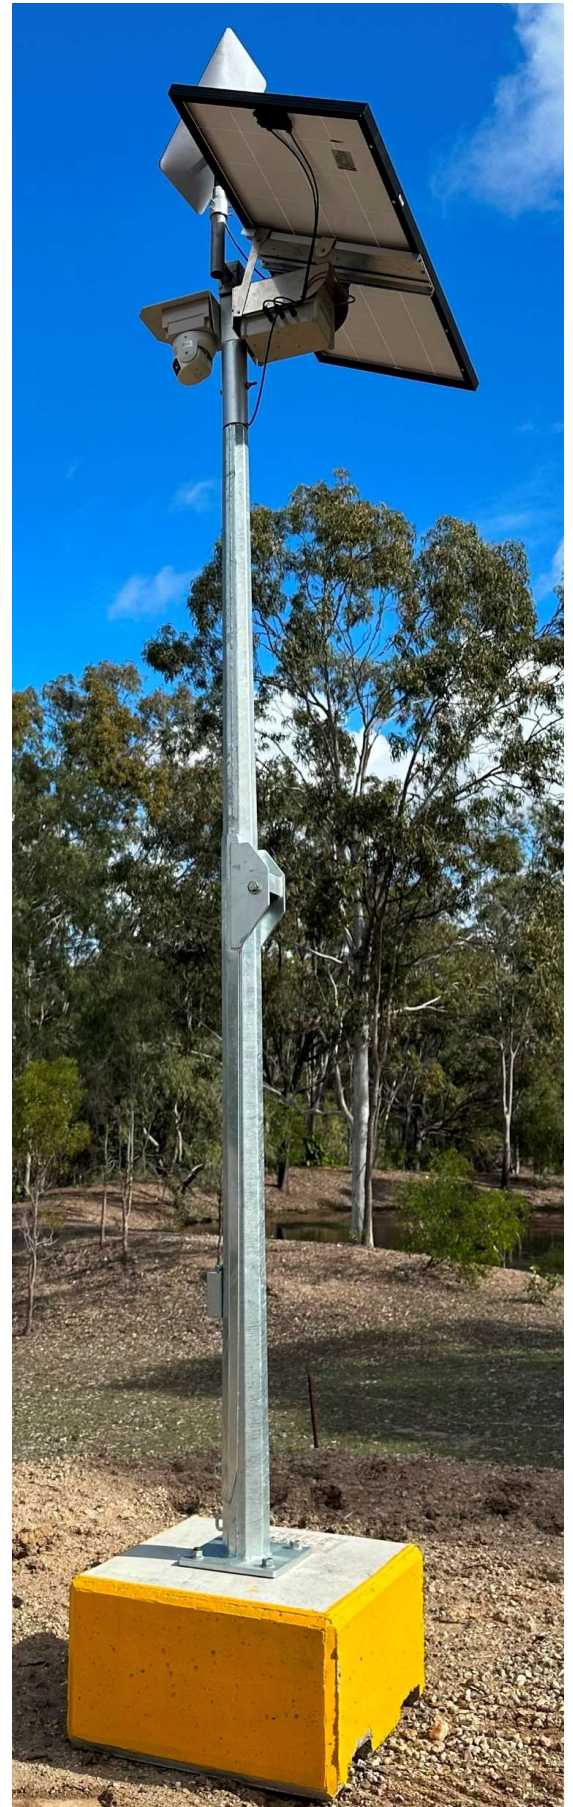

SOLARSAT-CAM SYSTEM

The SolarSat system consists of just three devices:

- Starlink Satellite Dish
- Panoramic Camera with WiFi
- 200W Solar Panel with integrated battery and solar charger.