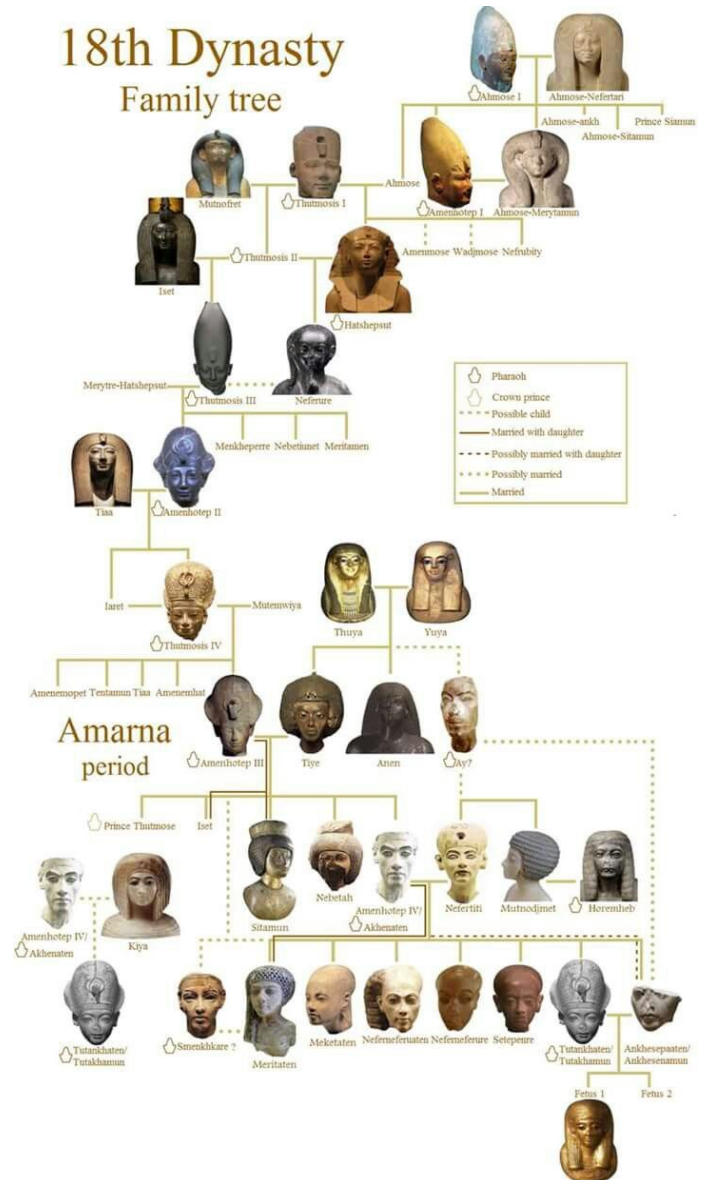

# Egypt XVIII & XX Dynasties

Tom Curran  
September 5, 2019

# 18th Dynasty Family tree

# The Golden Death Mask of Tutankhamun

# The Female Pharaoh Hatshepsut, ca. 1479– 1458 B.C.

See her at the Metropolitan  
Museum, NY, NY