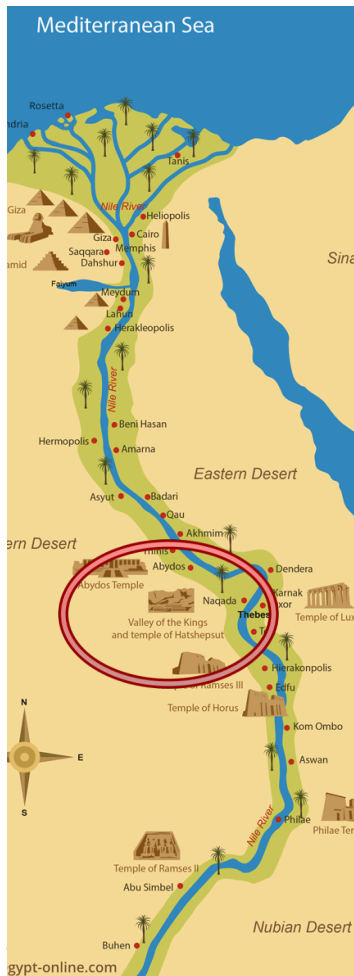

# The Golden Death Mask of Tutankhamun

# The Female Pharaoh Hatshepsut, ca. 1479– 1458 B.C.

See her at the Metropolitan  
Museum, NY, NY

# Hatshepsut's Mortuary Temple [Deir el-Bahri]