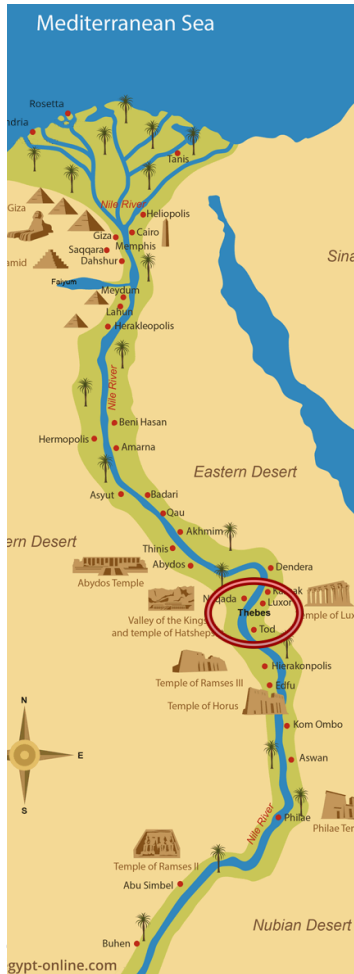

# The Female Pharaoh Hatshepsut, ca. 1479– 1458 B.C.

See her at the Metropolitan  
Museum, NY, NY

# Hatshepsut's Mortuary Temple [Deir el-Bahri]

# Ramasseum in Luxor/Thebes