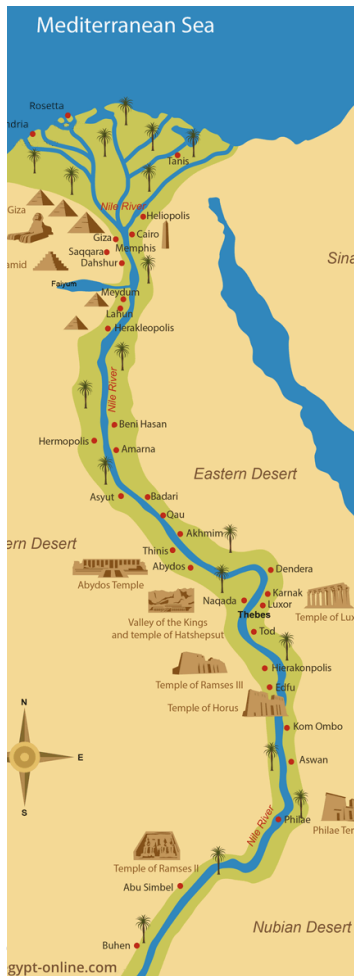

Seti I Temple