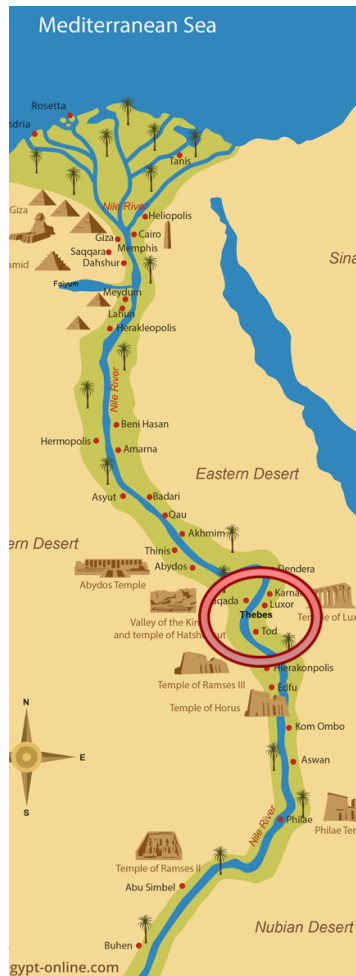

Medinet Habu in Luxor/Thebes