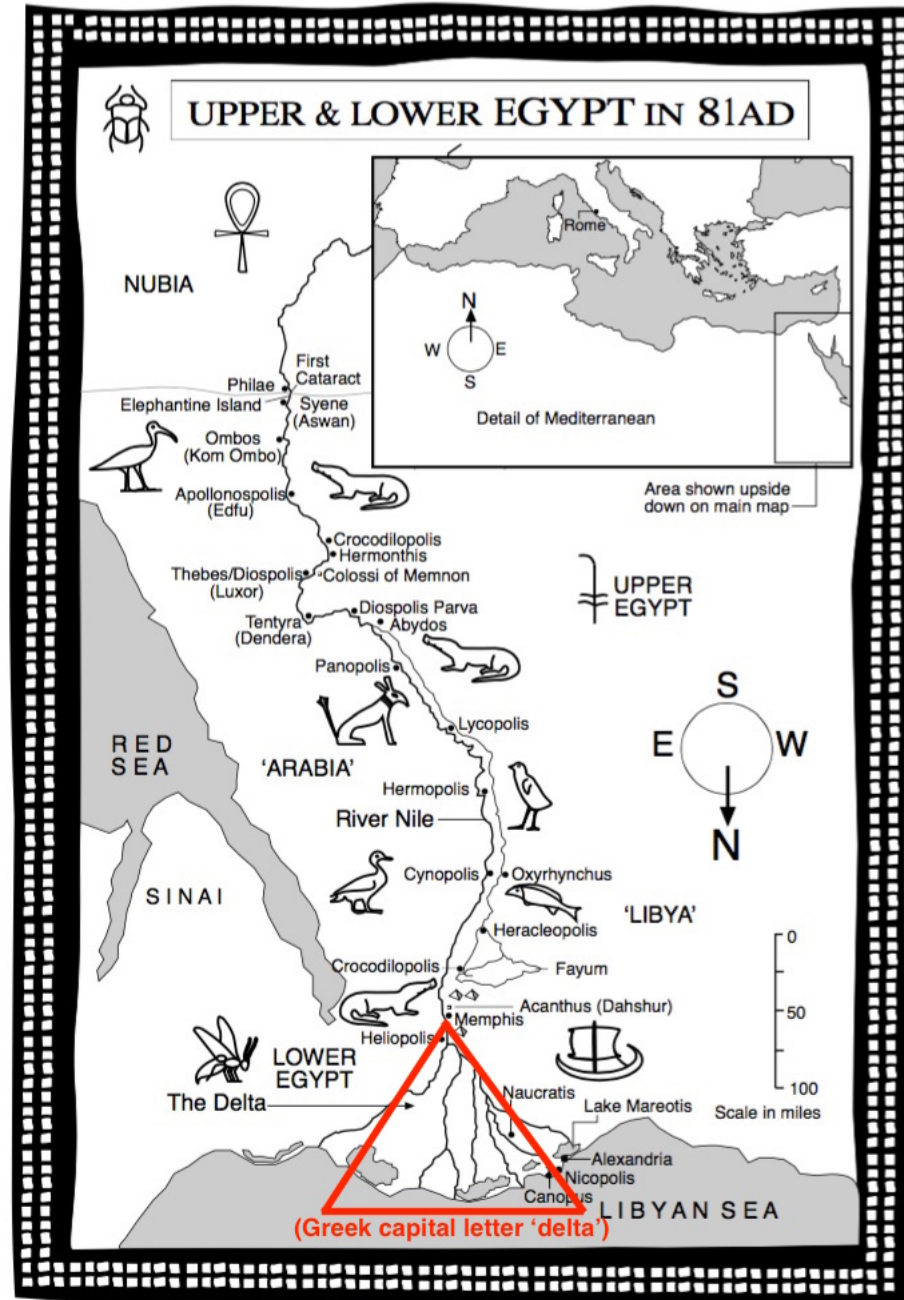

# Egypt XVIII & XX Dynasties

Tom Curran  
September 5, 2019

# 18th Dynasty Family tree

# The Golden Death Mask of Tutankhamun

# The Female Pharaoh Hatshepsut, ca. 1479– 1458 B.C.

See her at the Metropolitan  
Museum, NY, NY