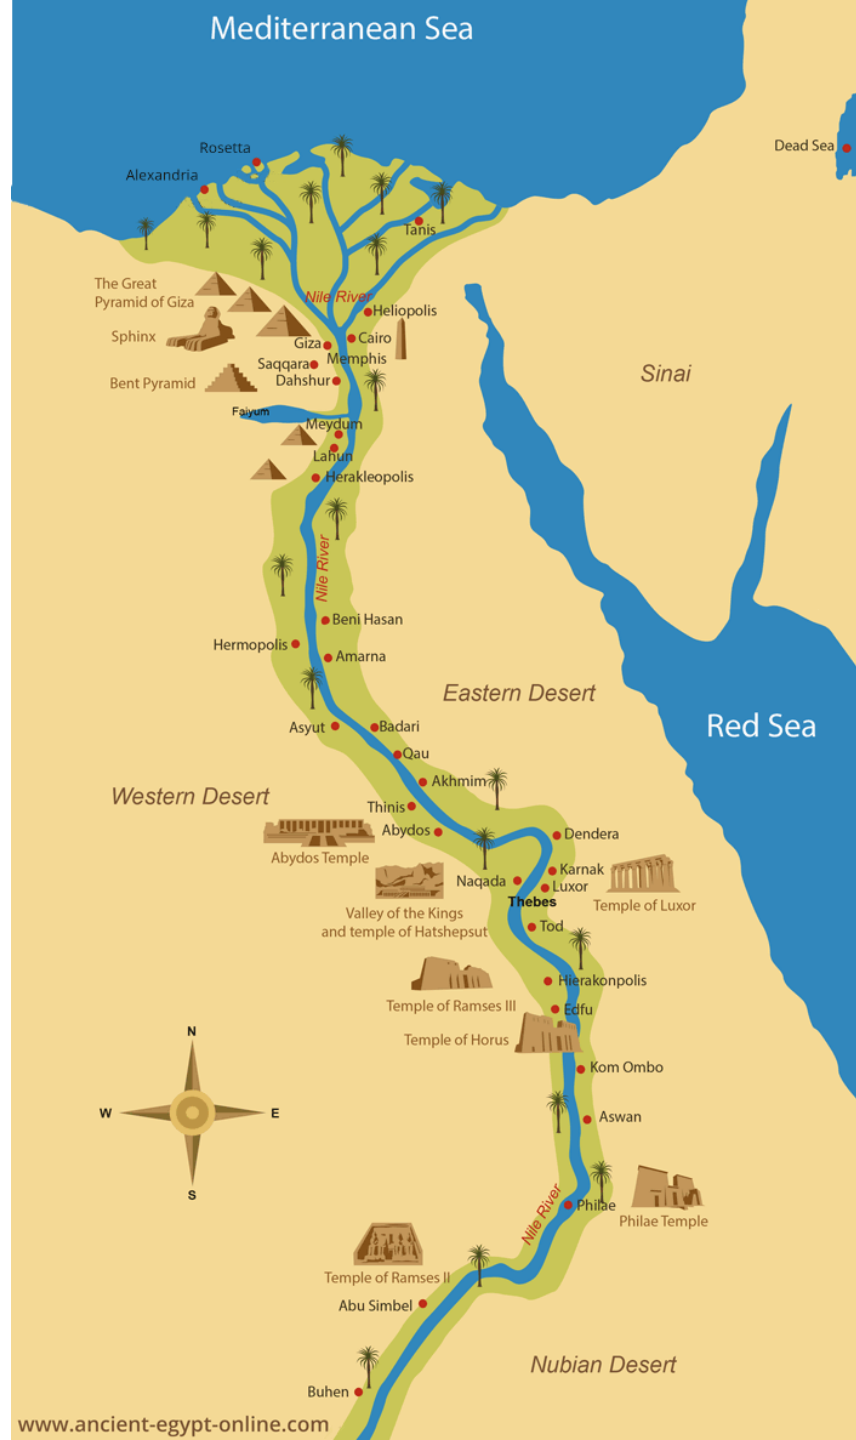

# Egypt XVIII & XX Dynasties

Tom Curran  
September 5, 2019

# 18th Dynasty Family tree

# The Golden Death Mask of Tutankhamun

# The Female Pharaoh Hatshepsut, ca. 1479– 1458 B.C.

See her at the Metropolitan  
Museum, NY, NY