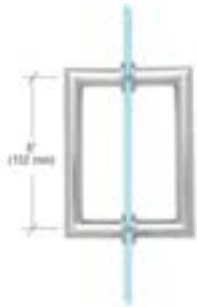

SP-1605

Polished Chrome 6" Round Tubing
Mitered Corner Back-to-Back Pull Handle