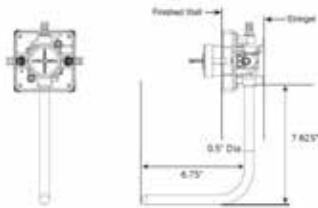

BSV-2002-SC

CUPC Connections
Chrome, Brushed Nickel, Black, or Oil Rubbed
Bronze

BSV-2003

Universal Valve with Copper Tub Spout