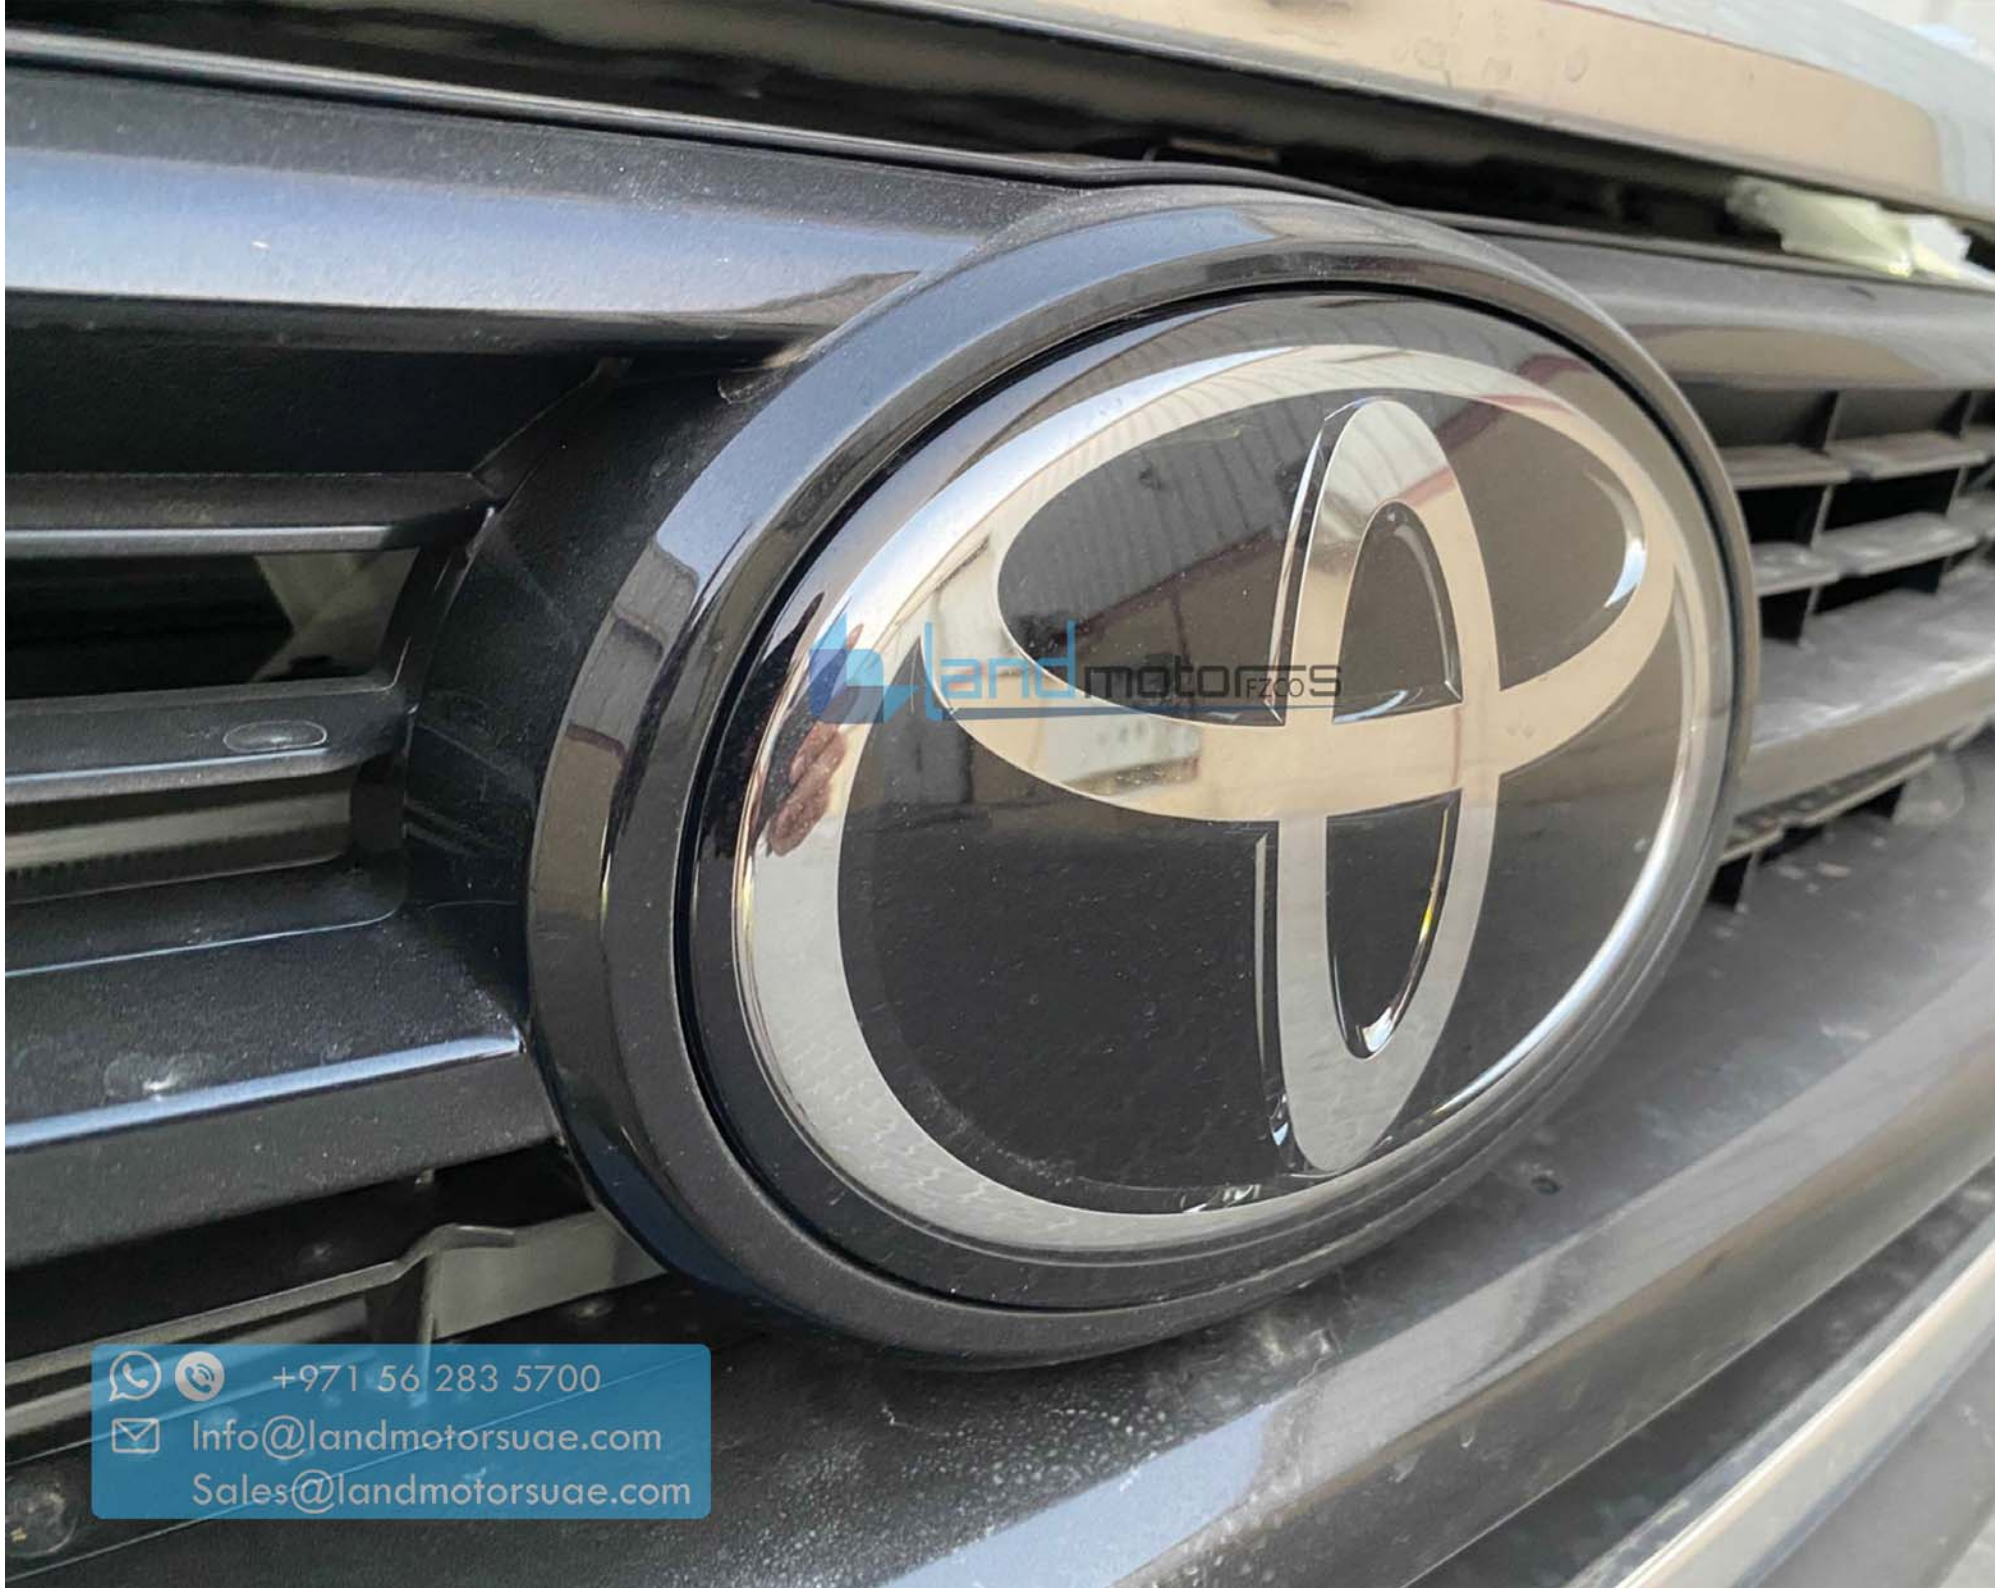

+971 56 283 5700

Info@landmotorsuae.com

Sales@landmotorsuae.com