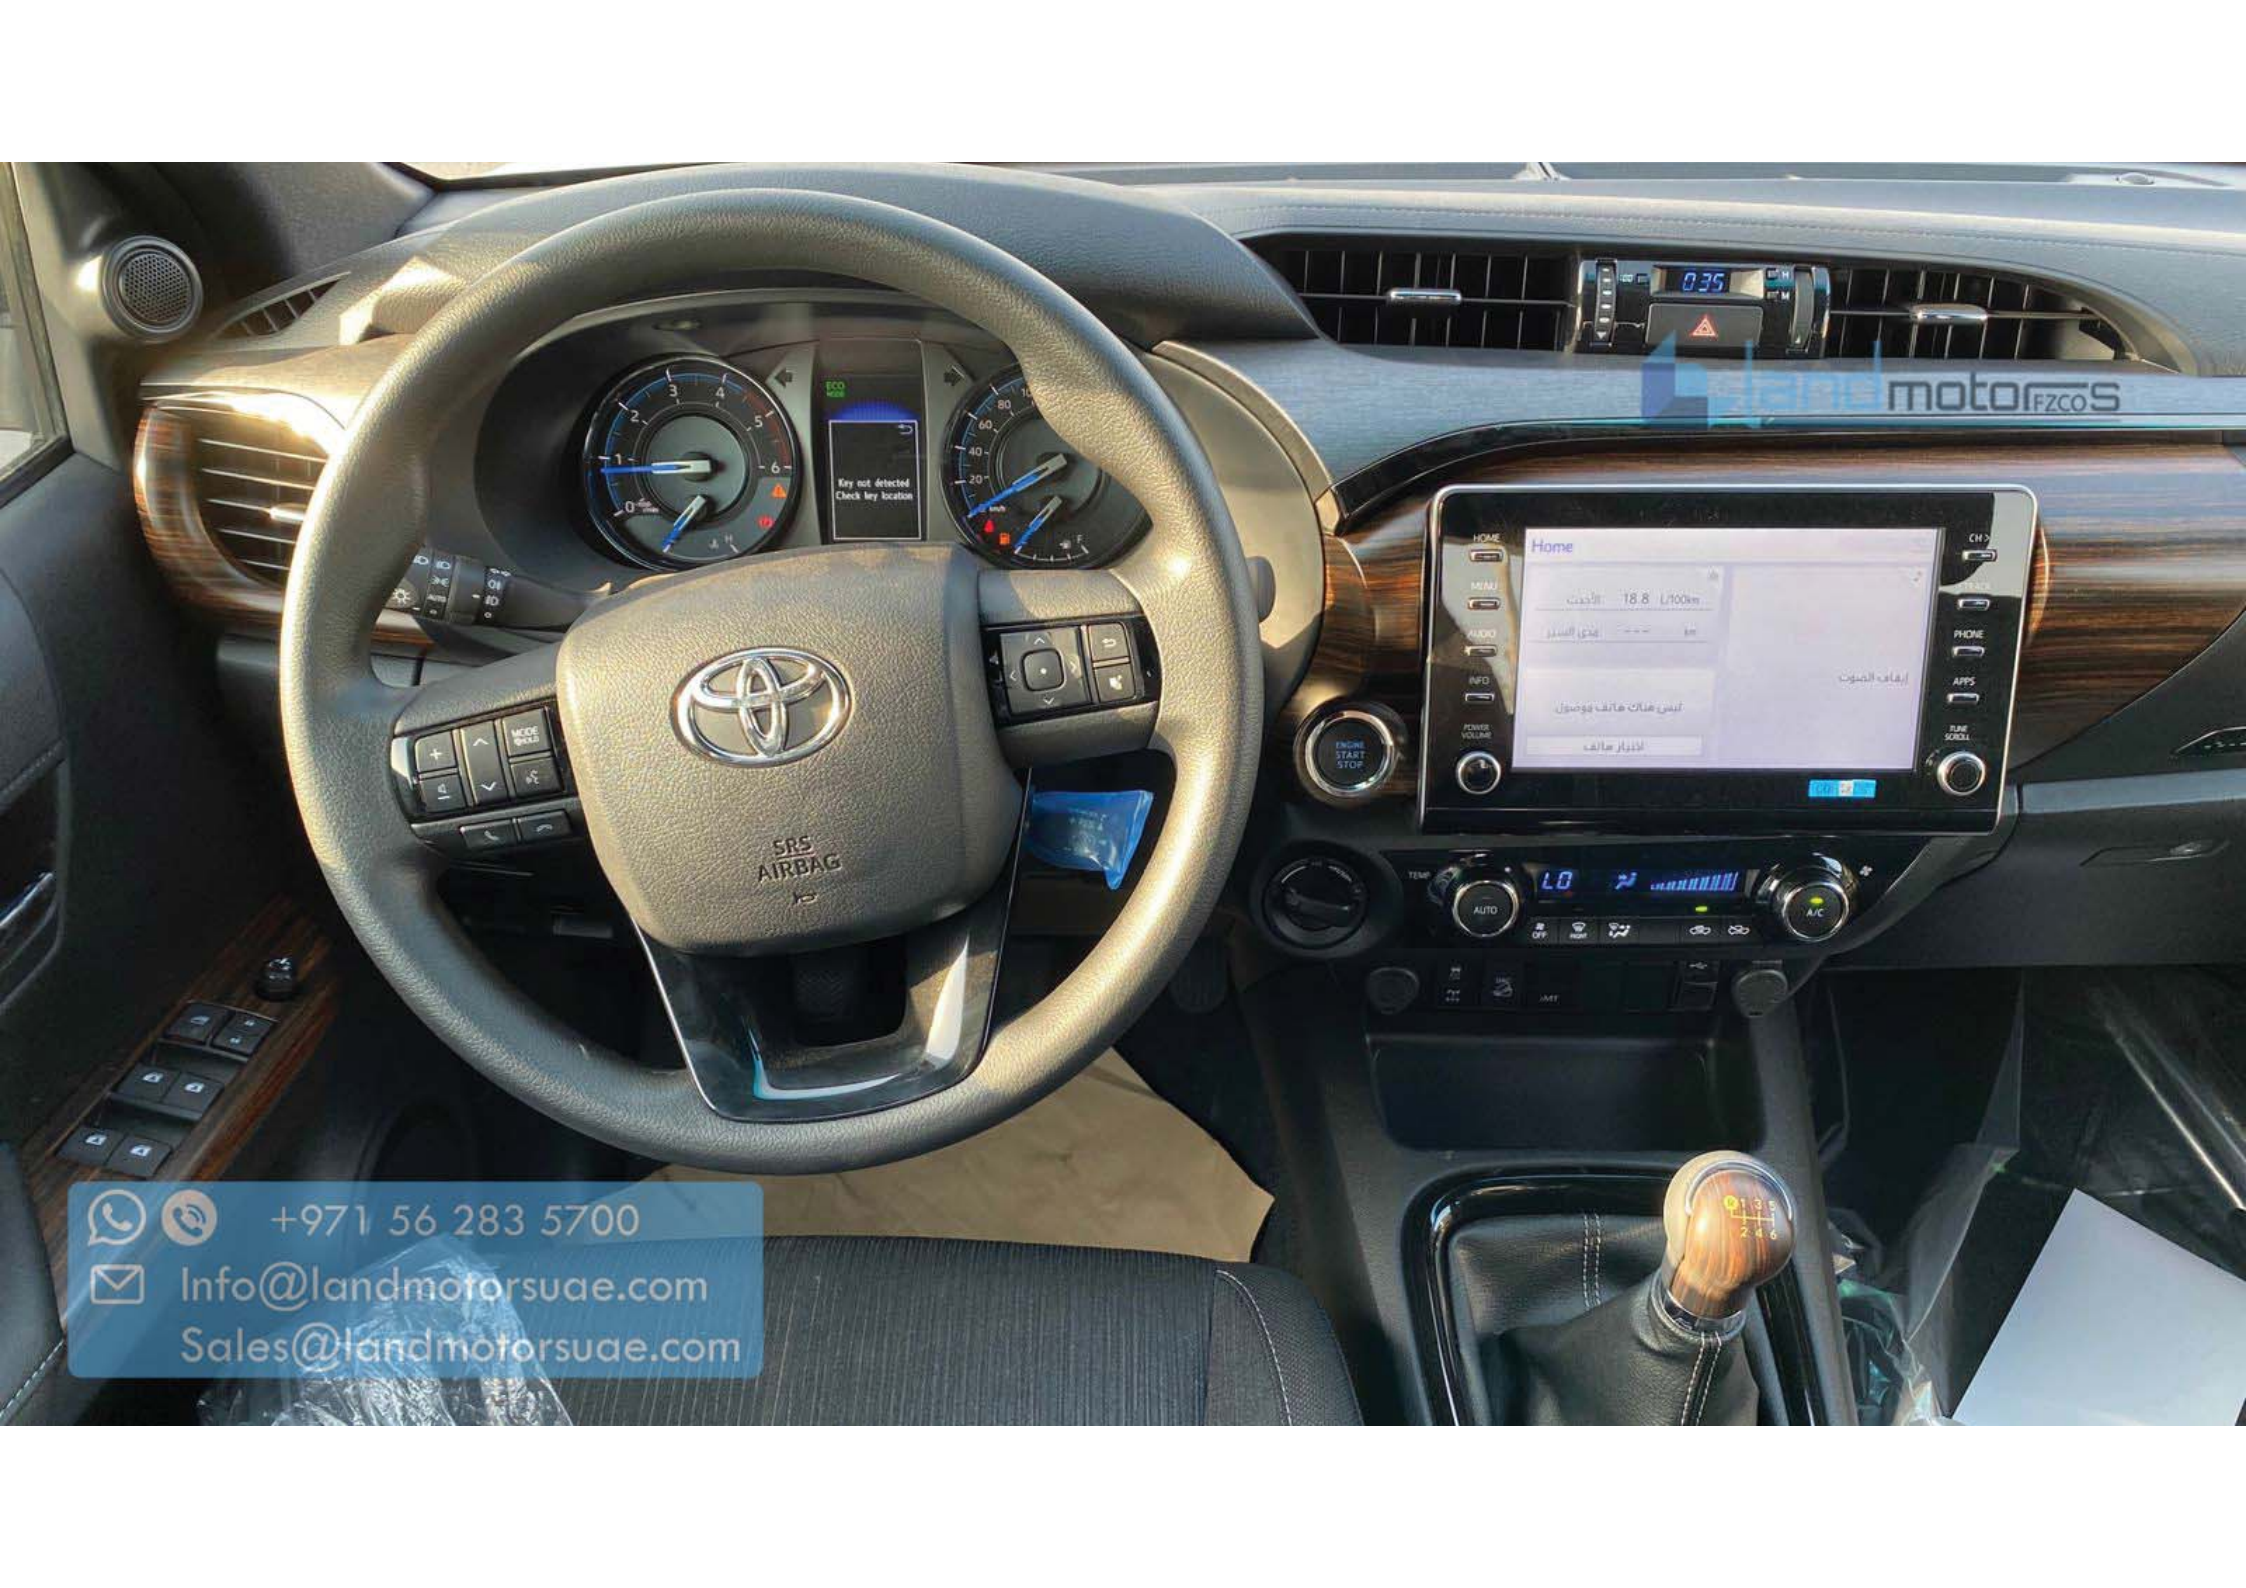

+971 56 283 5700
Info@landmotorsuae.com
Sales@landmotorsuae.com