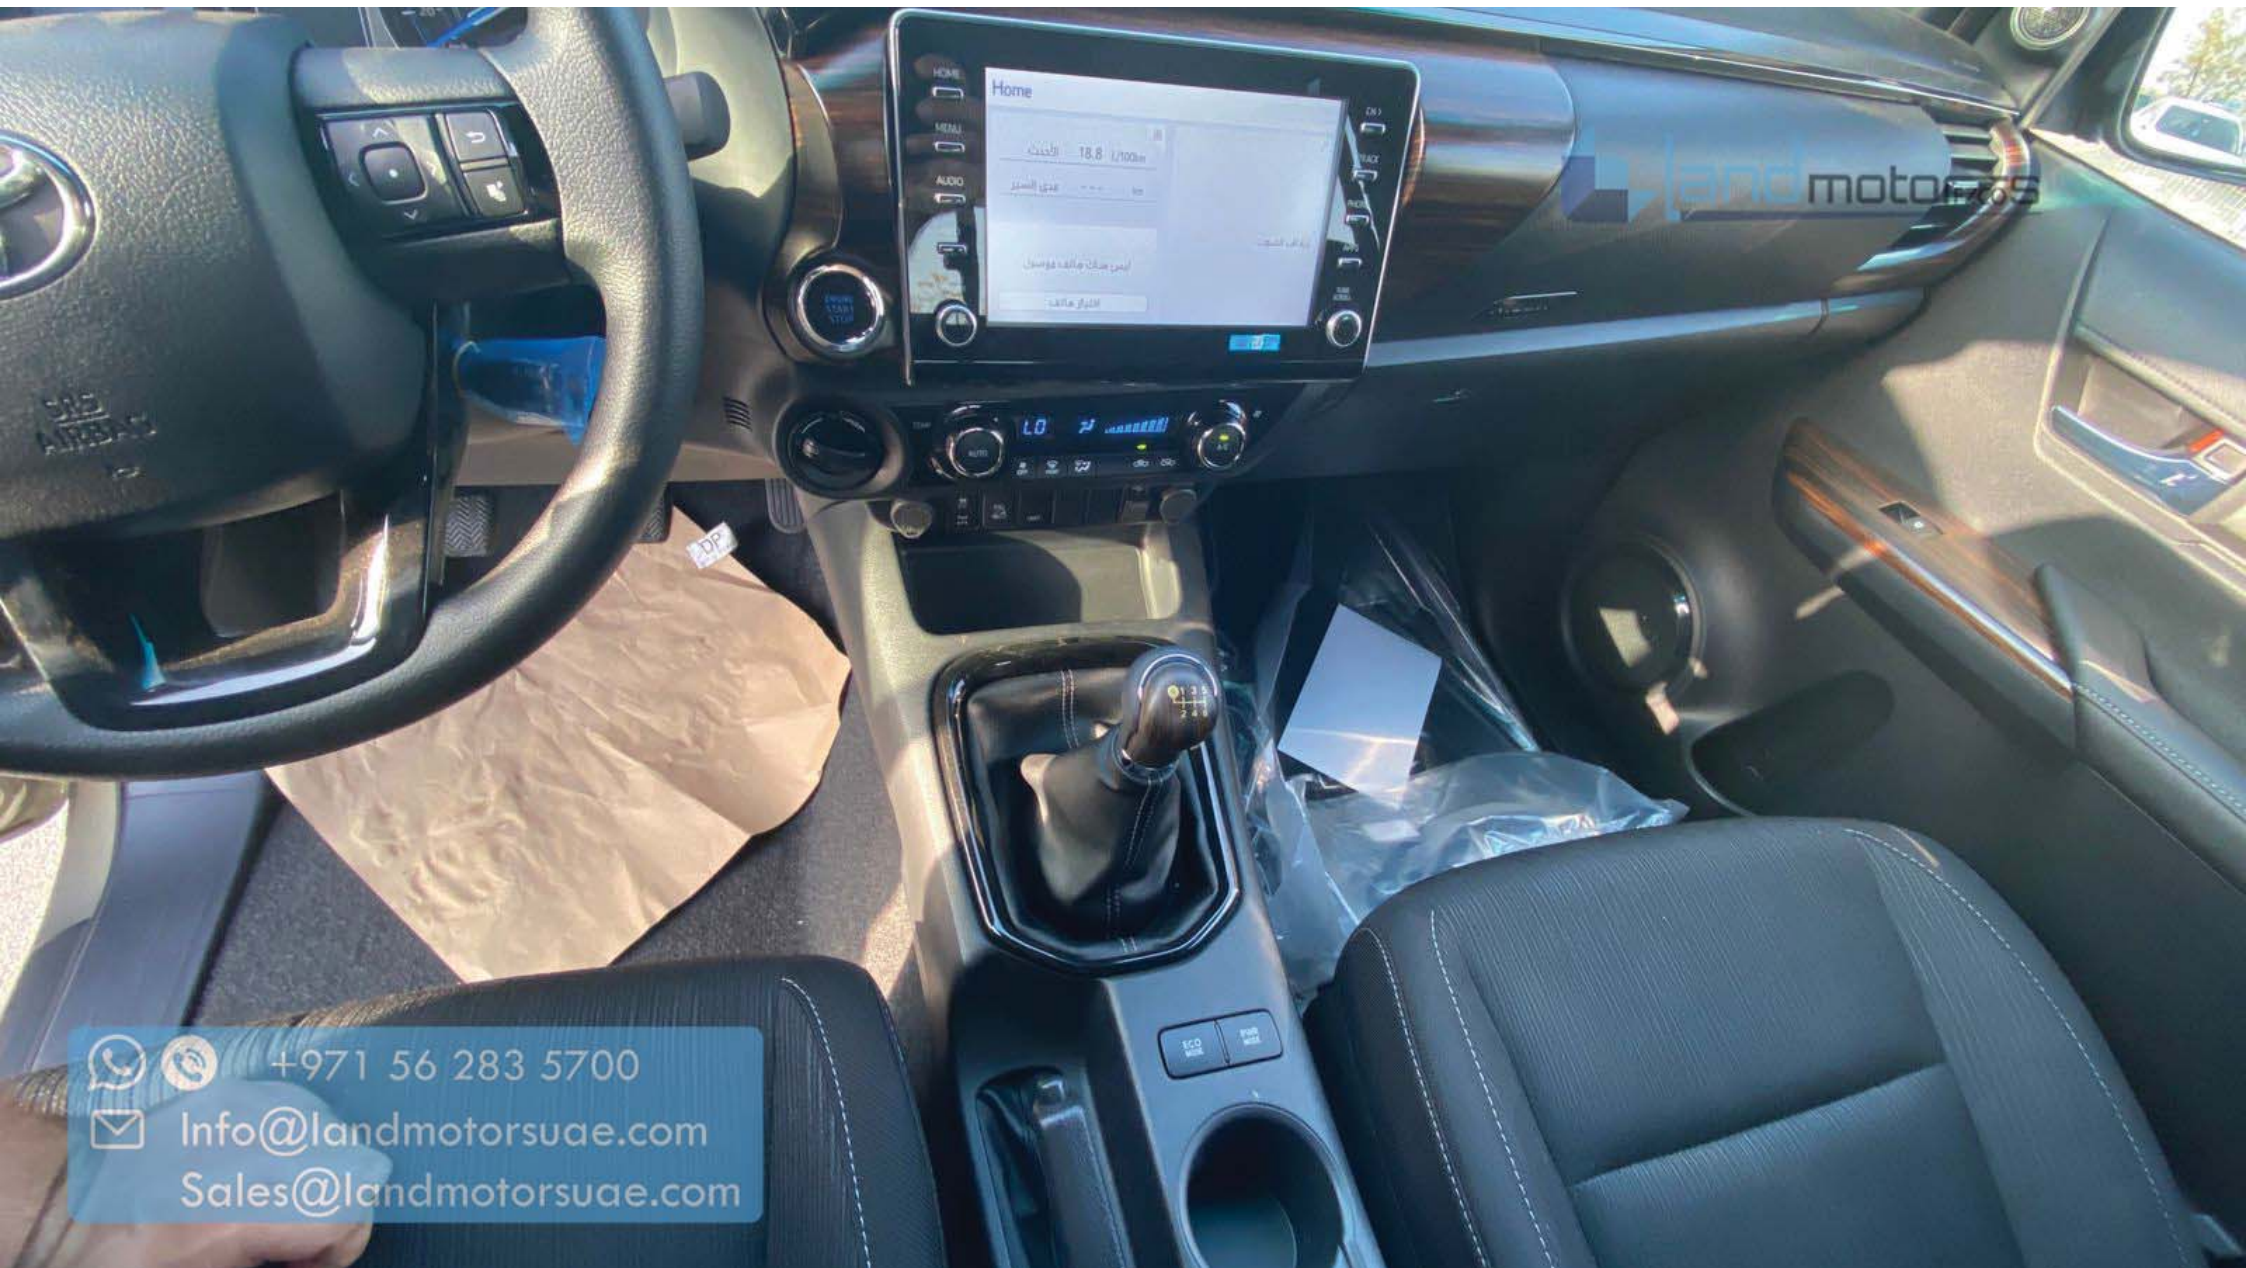

+971 56 283 5700

Info@landmotorsuae.com

Sales@landmotorsuae.com