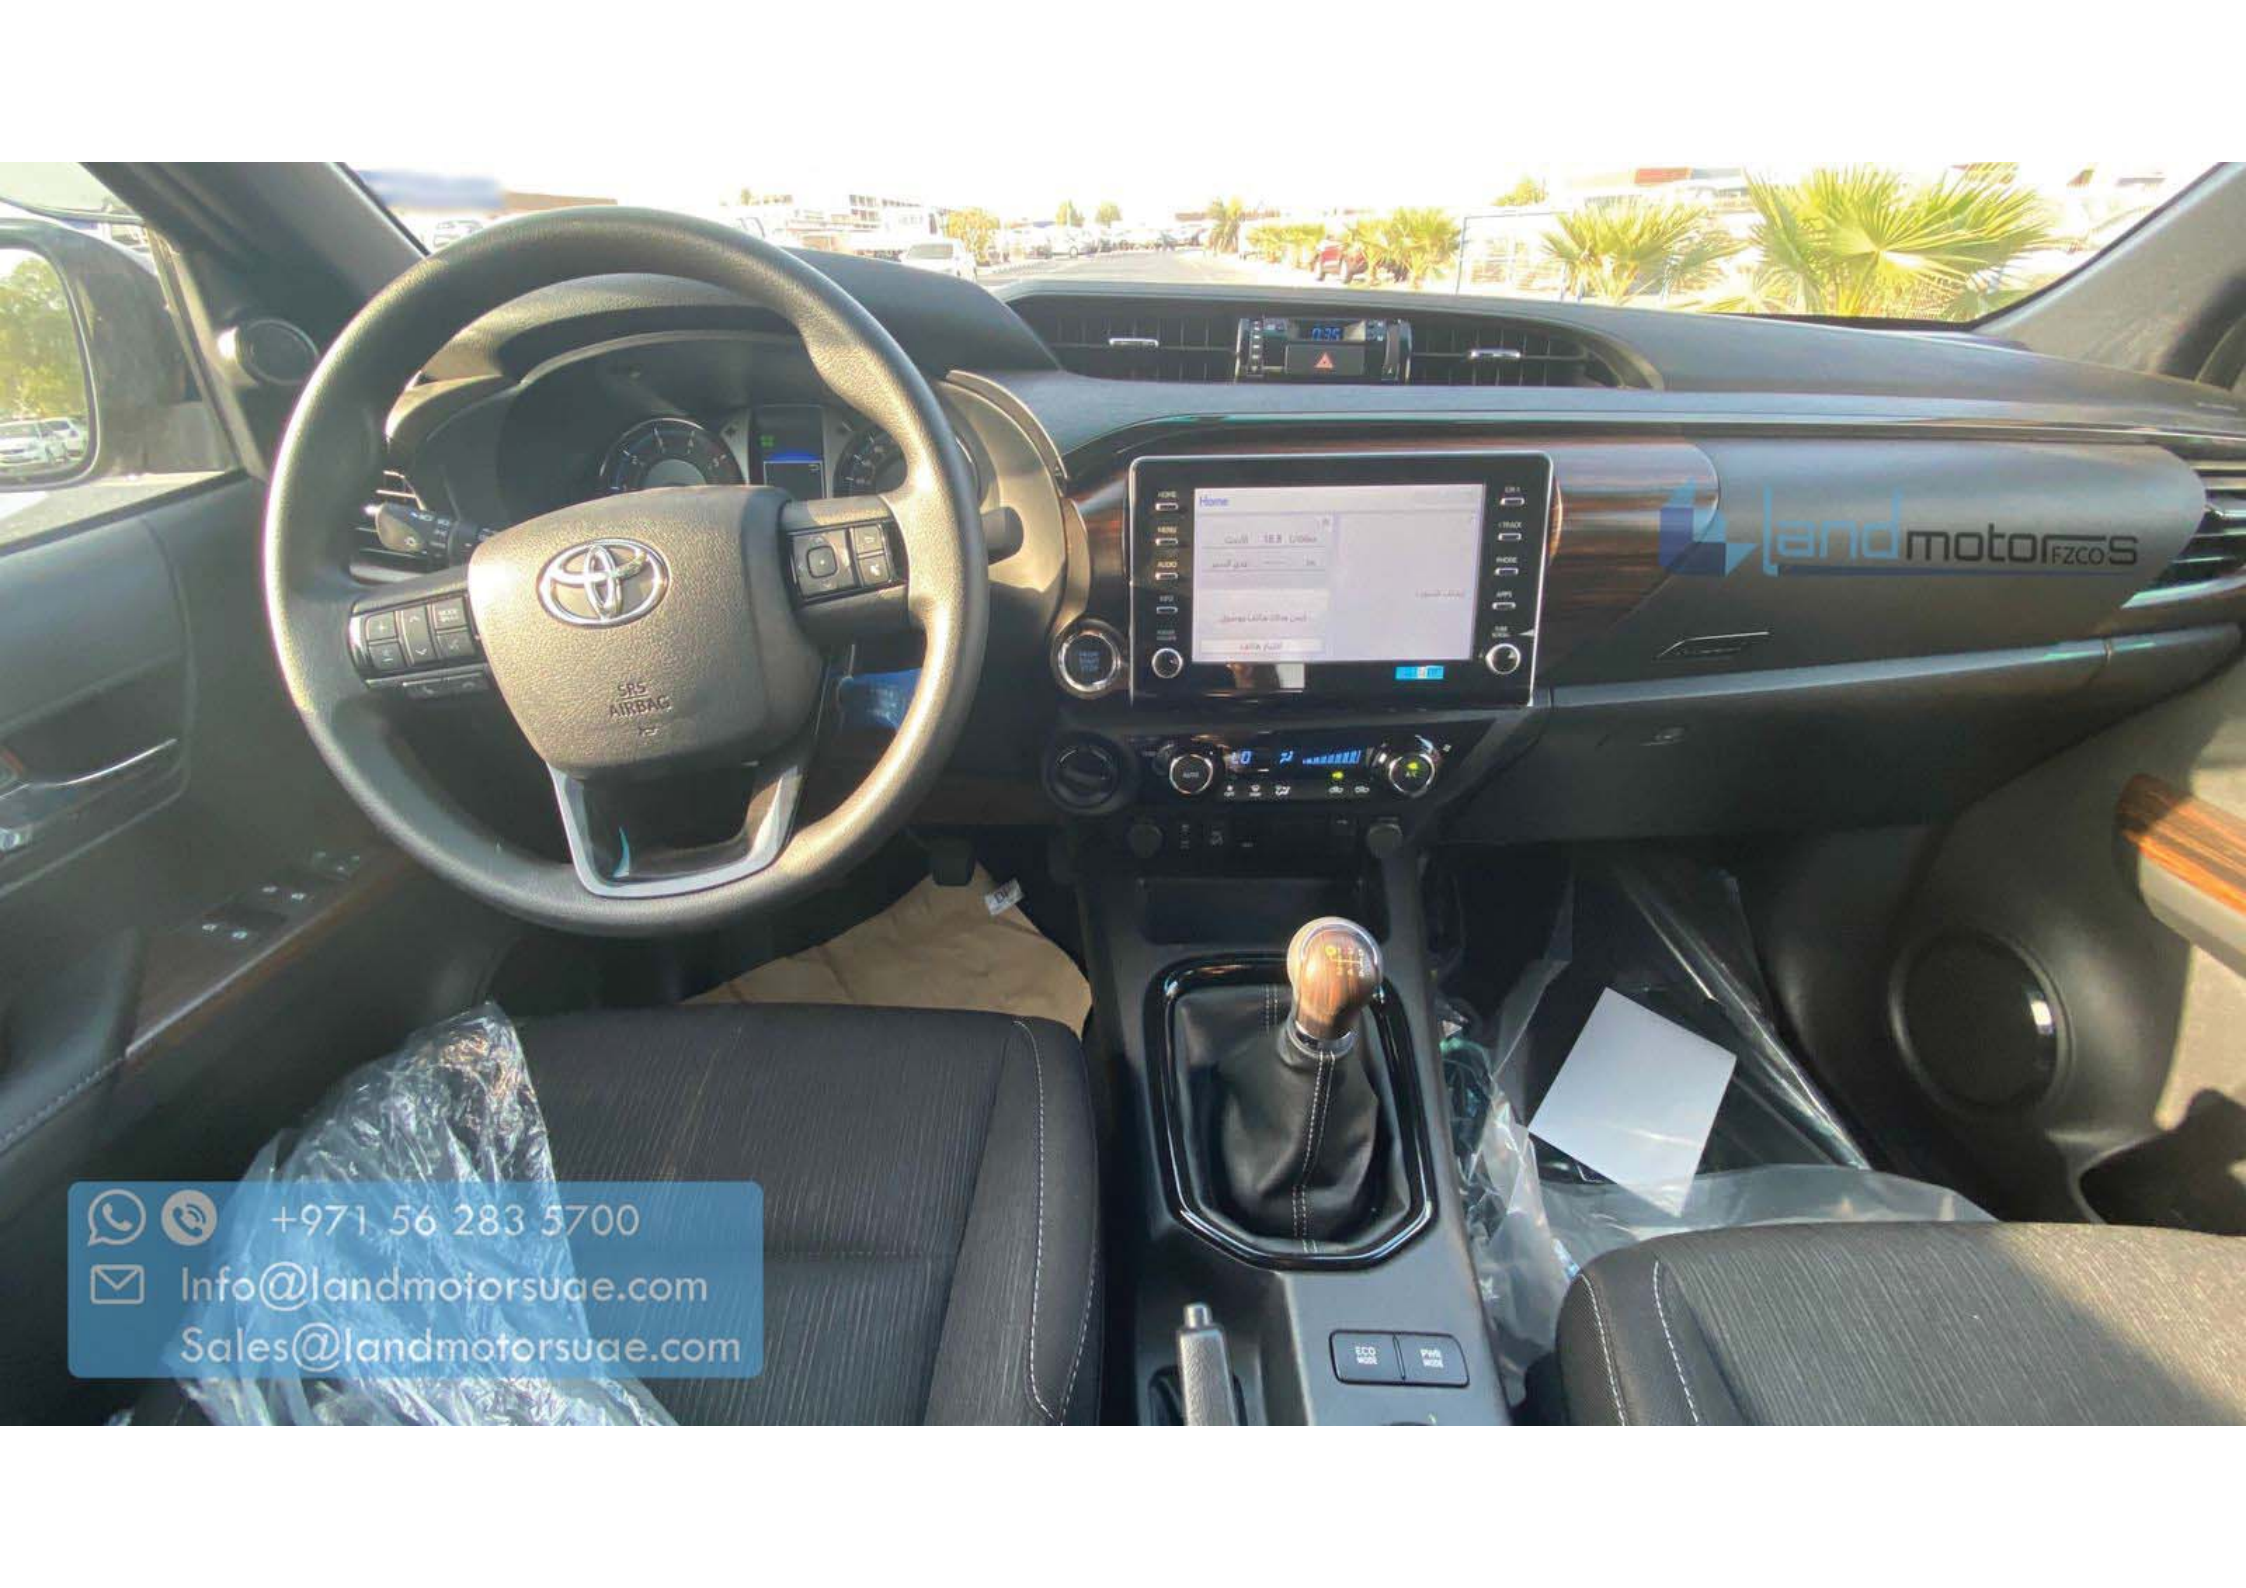

+971 56 283 5700
Info@landmotorsuae.com
Sales@landmotorsuae.com