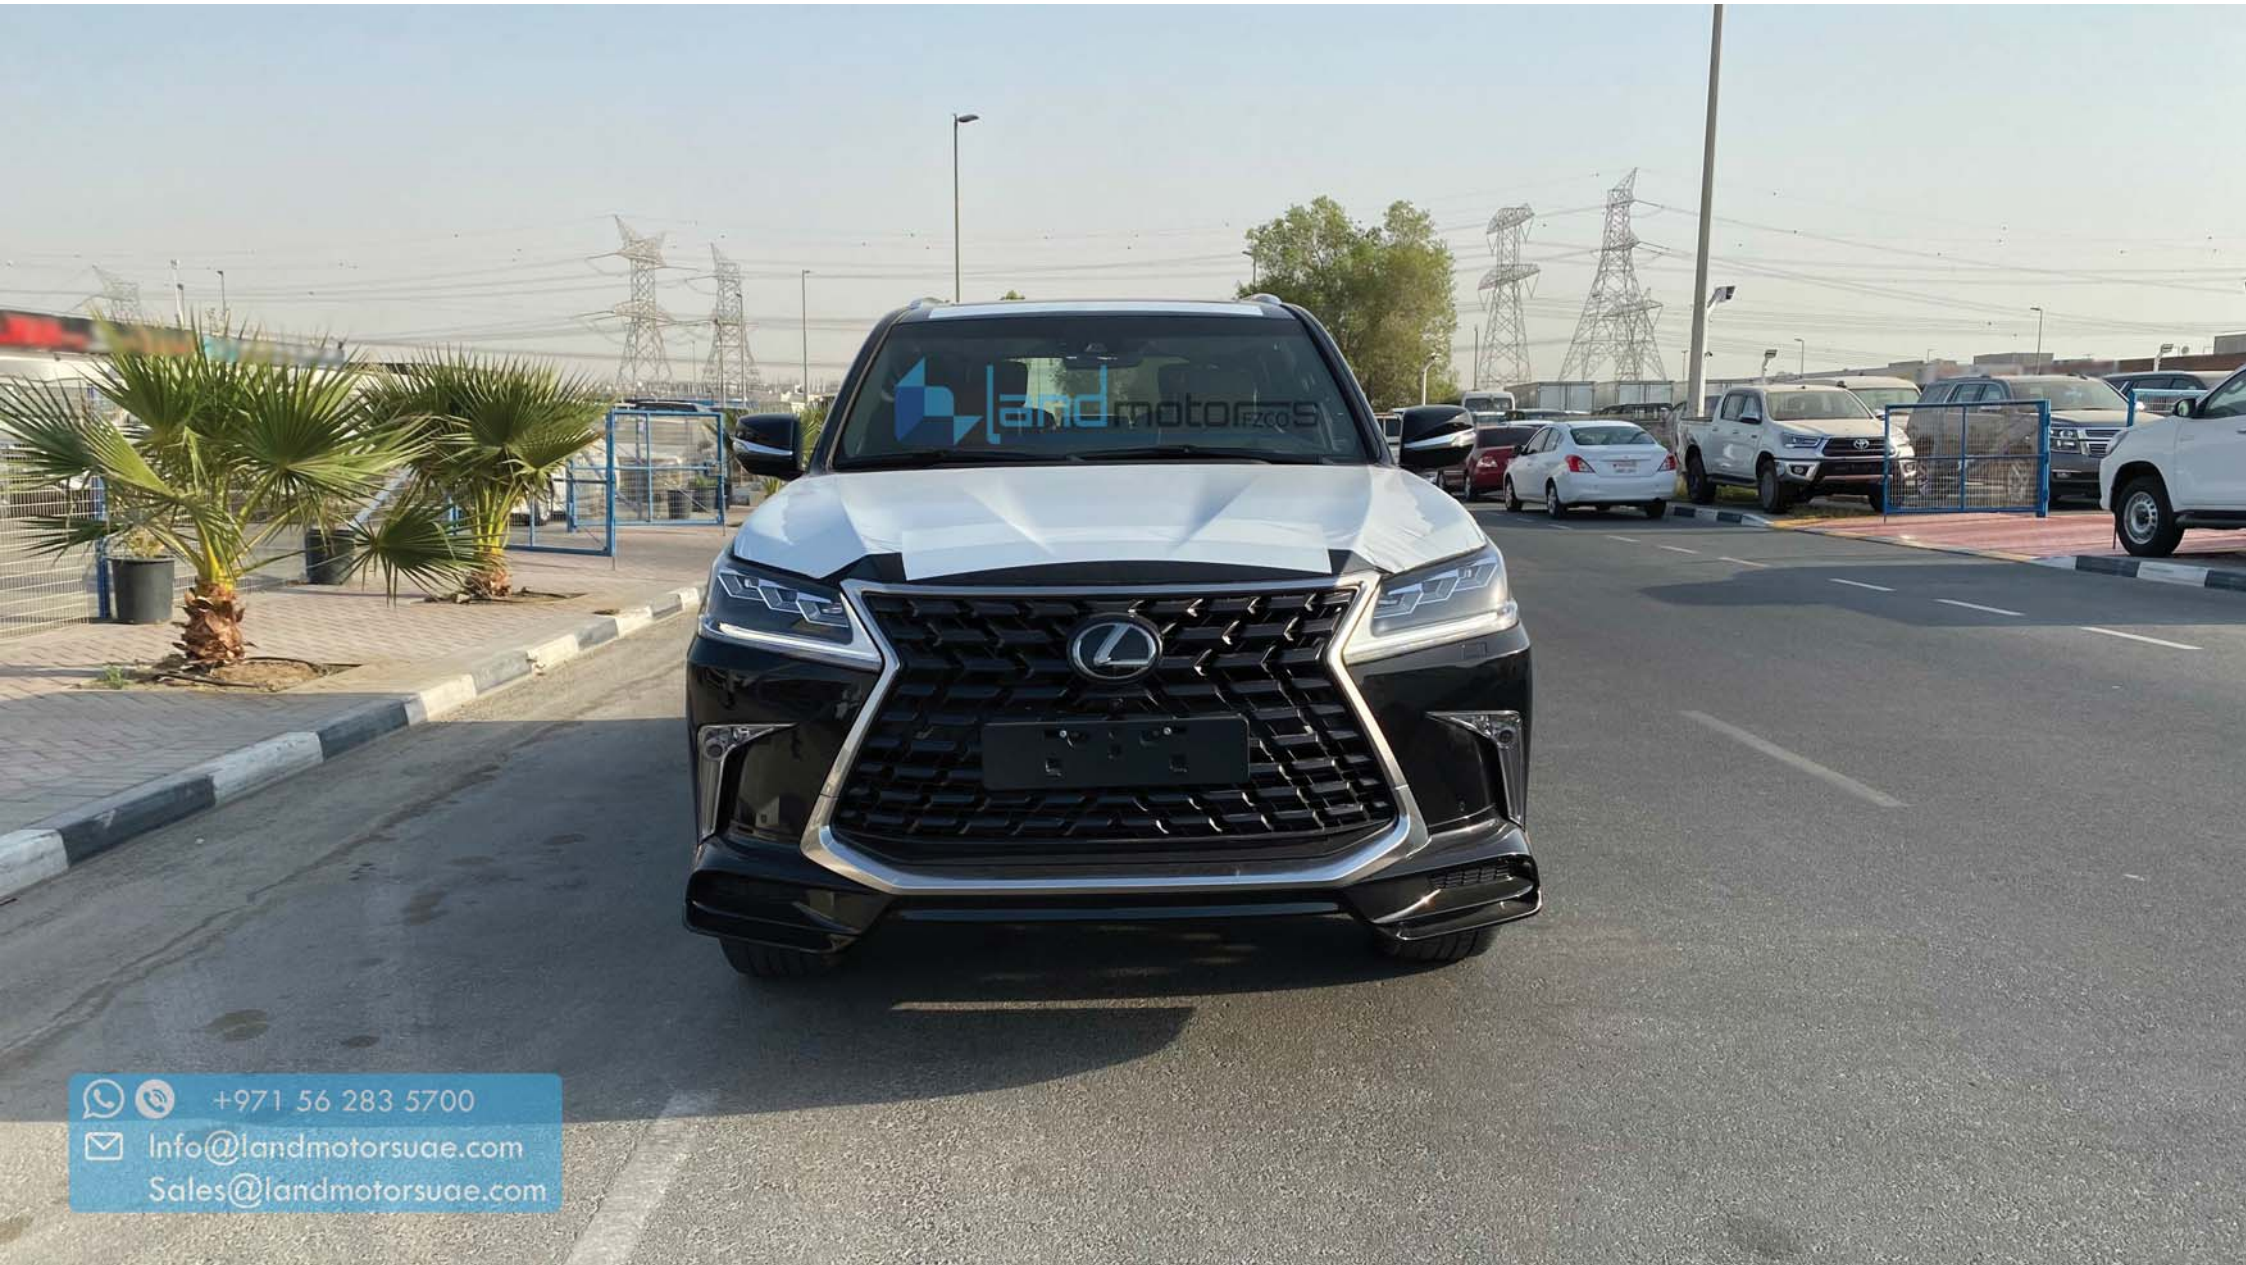

LEXUS LX 570 MBS AUTOBIOGRAPHY 4 SEATER LUXURY EDITION 2021

Land Motors FZCO

Dubai United Arab emirates DOS DDP Building A2 - 101 Auto Zone.

☎ +971 56 283 5700, ✉ info@landmotorsuae.com, sales@landmotorsuae.com
www.landmotorsuae.com