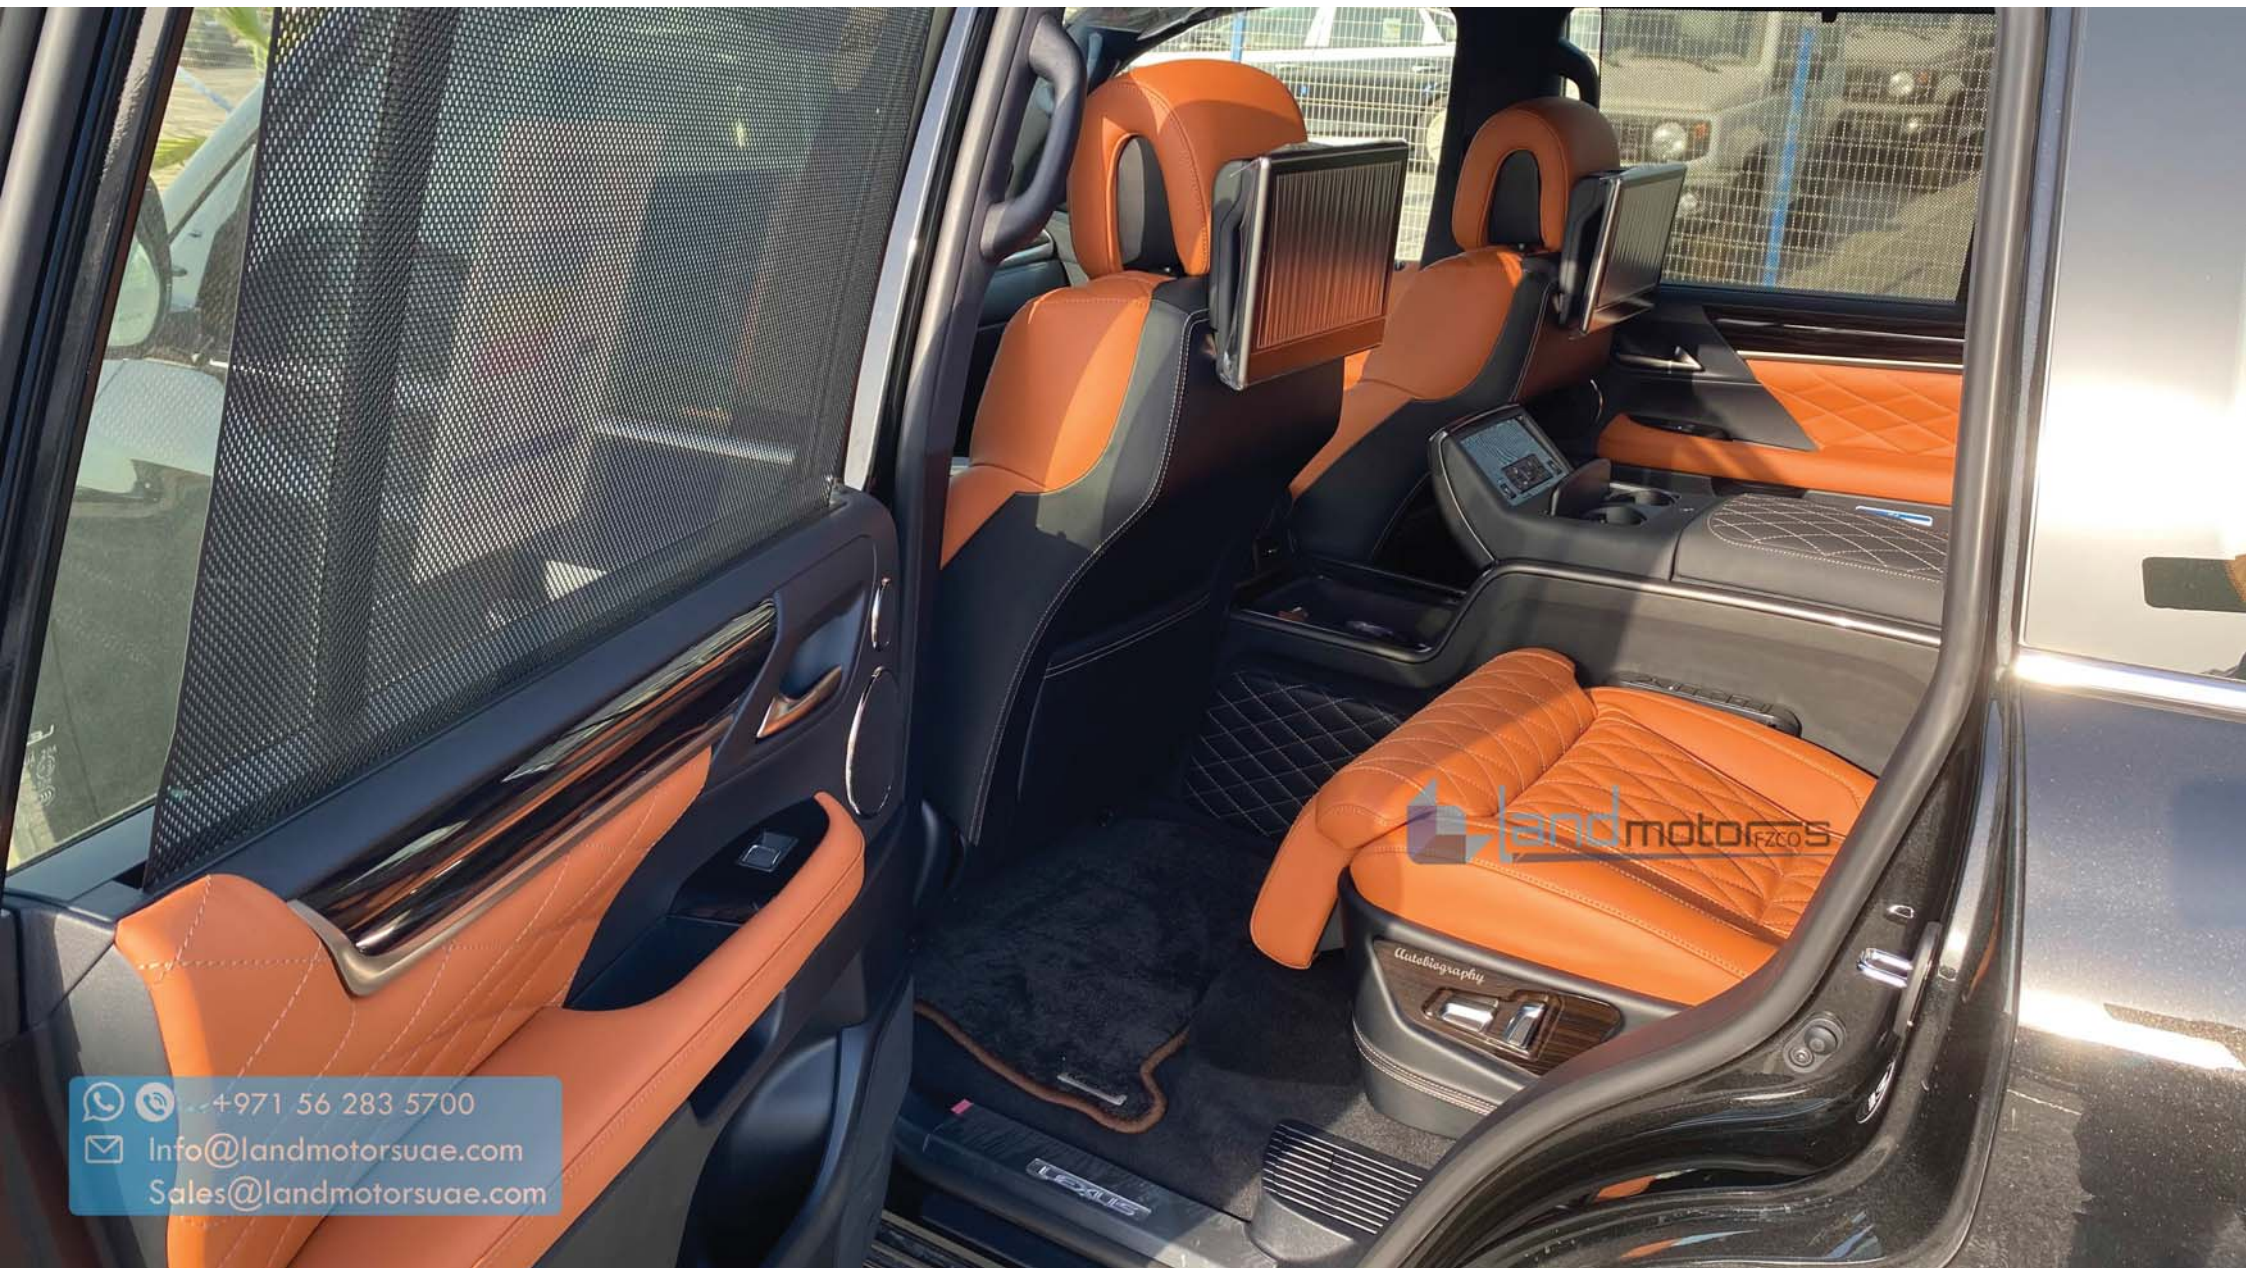

+971 56 283 5700
Info@landmotorsuae.com
Sales@landmotorsuae.com