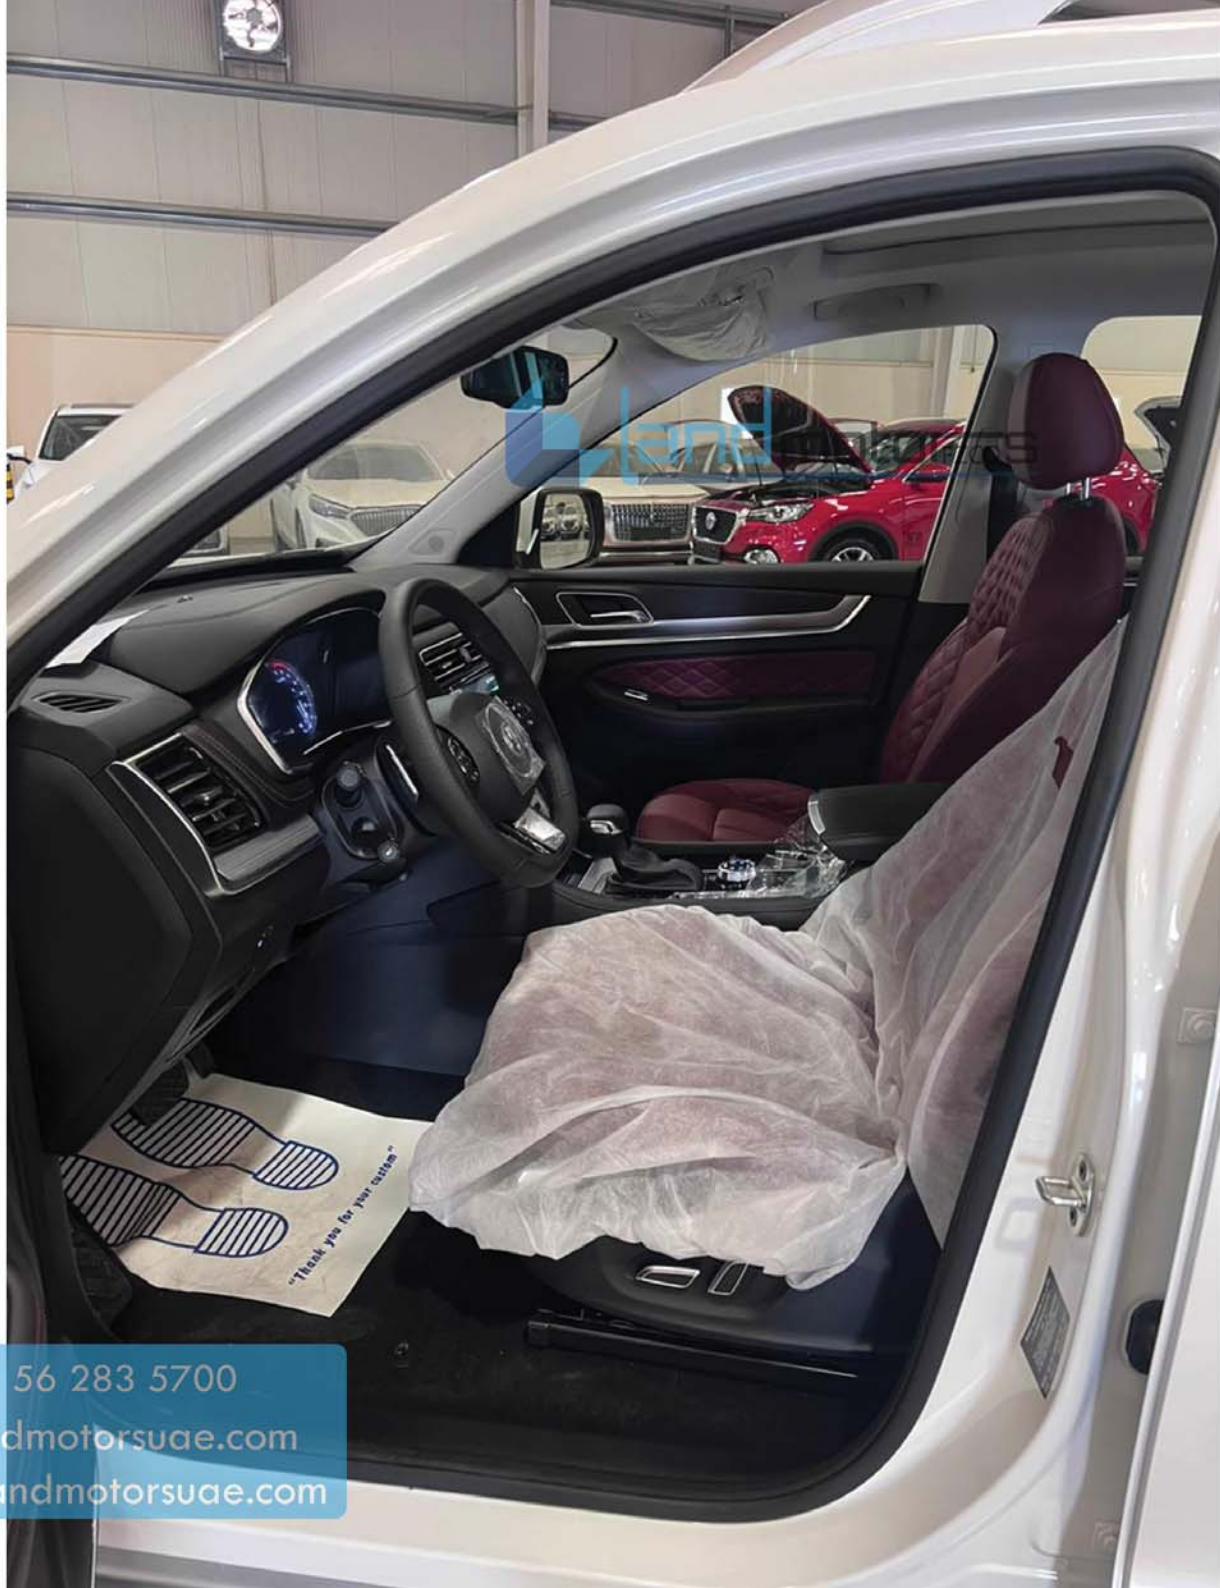

+971 56 283 5700
Info@landmotorsuae.com
Sales@landmotorsuae.com