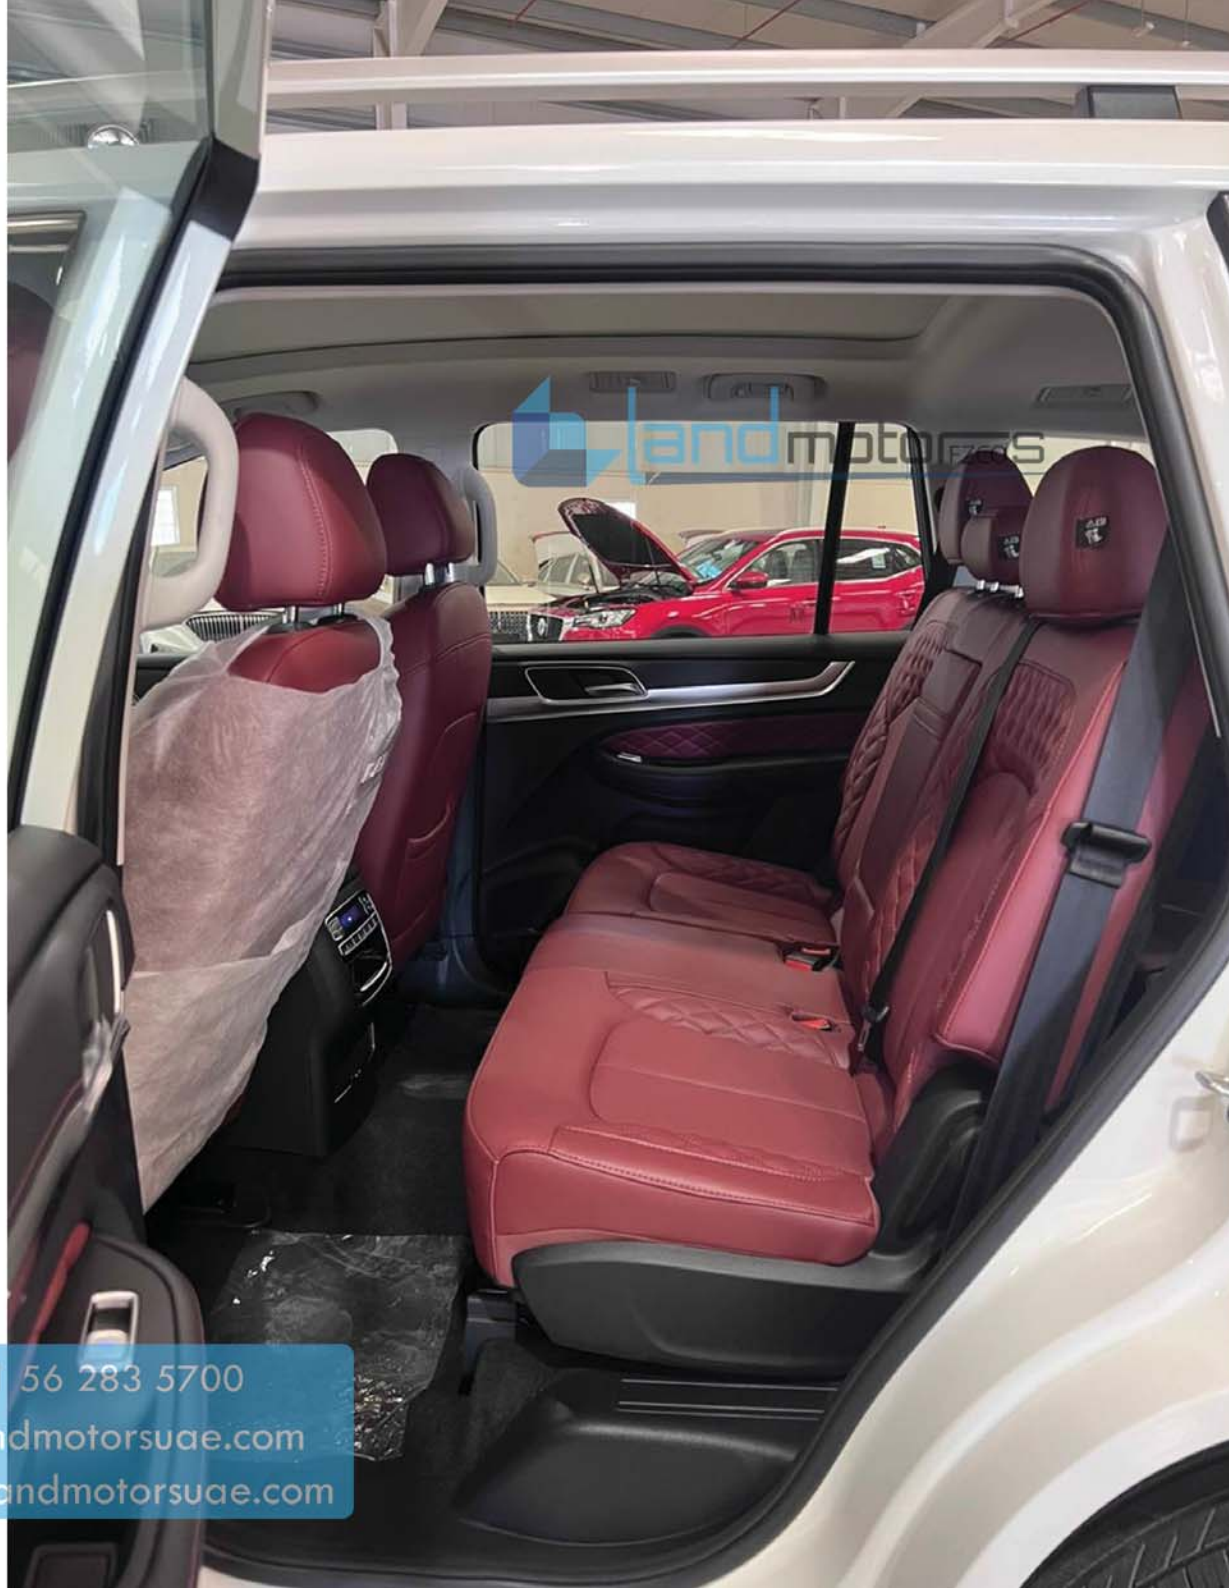

+971 56 283 5700
Info@landmotorsuae.com
Sales@landmotorsuae.com