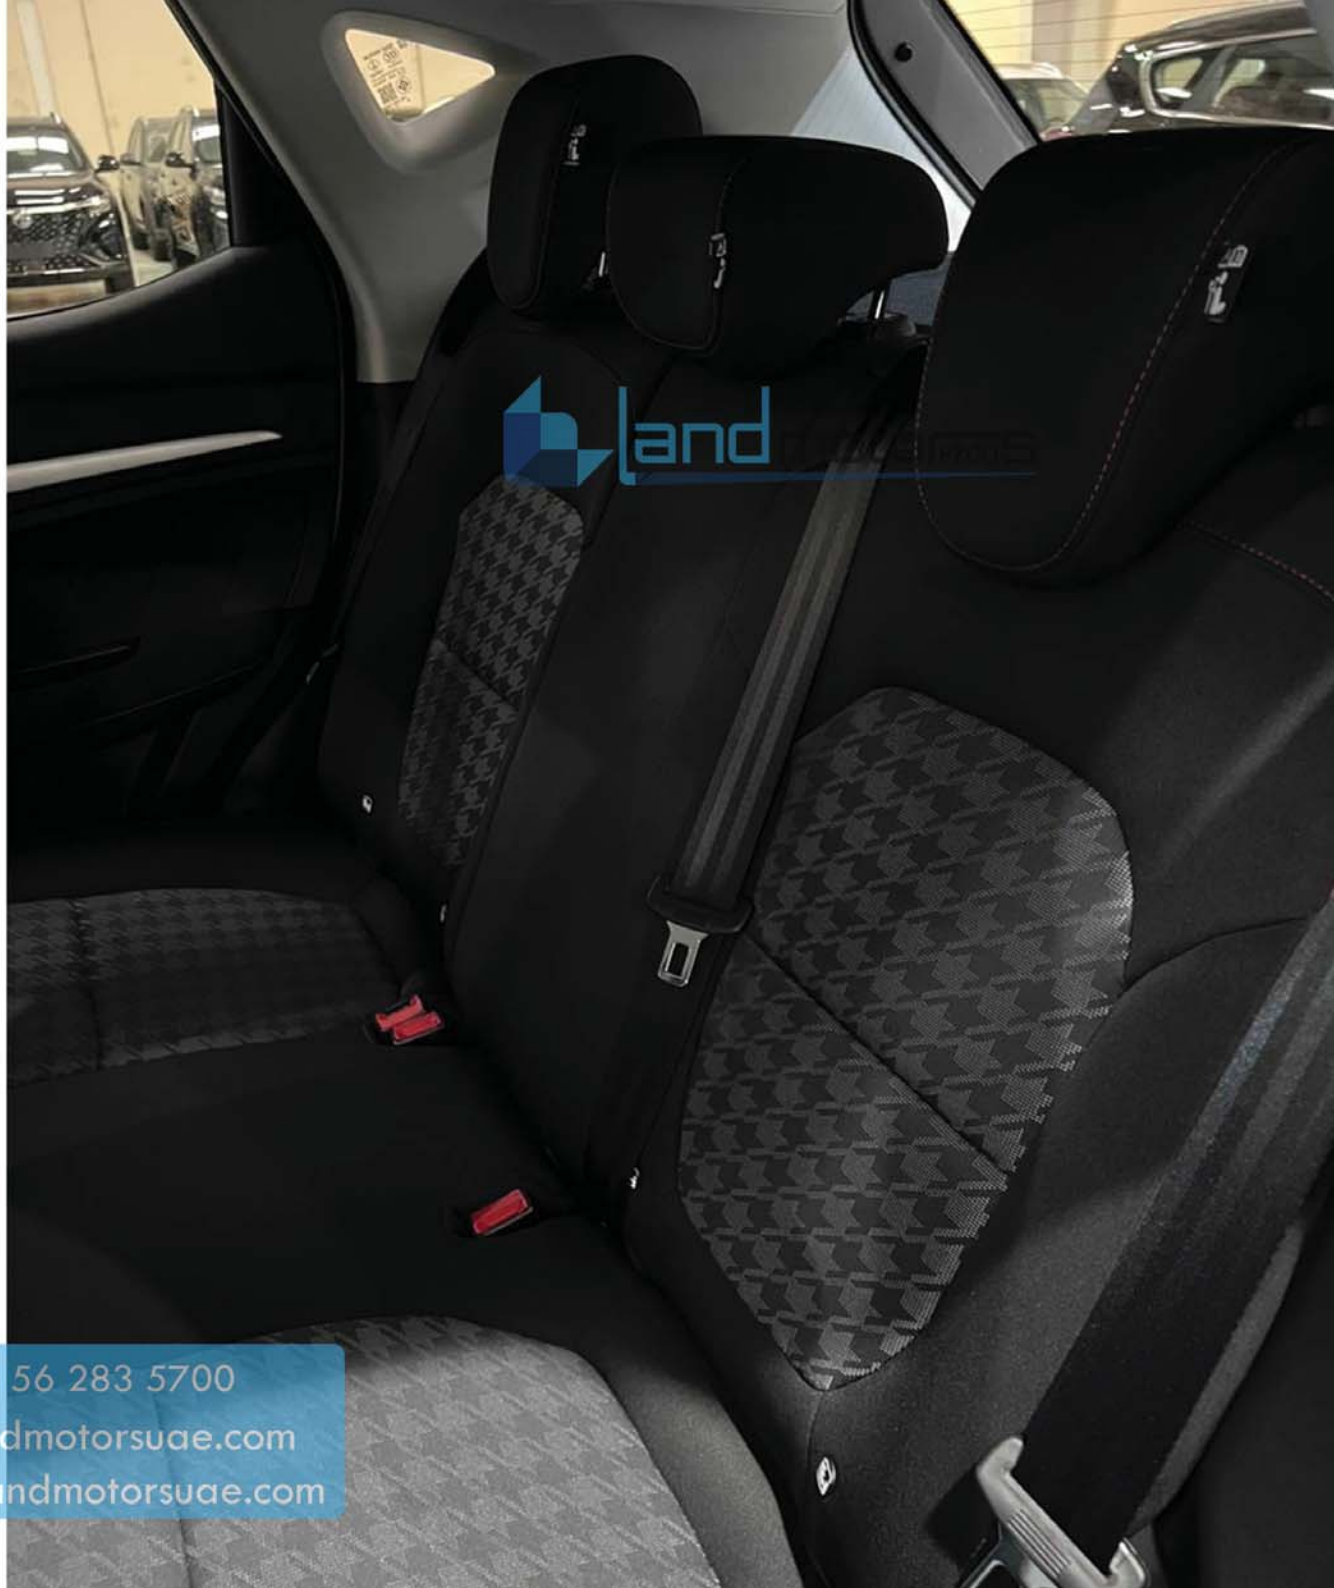

land

+971 56 283 5700
 Info@landmotorsuae.com
Sales@landmotorsuae.com