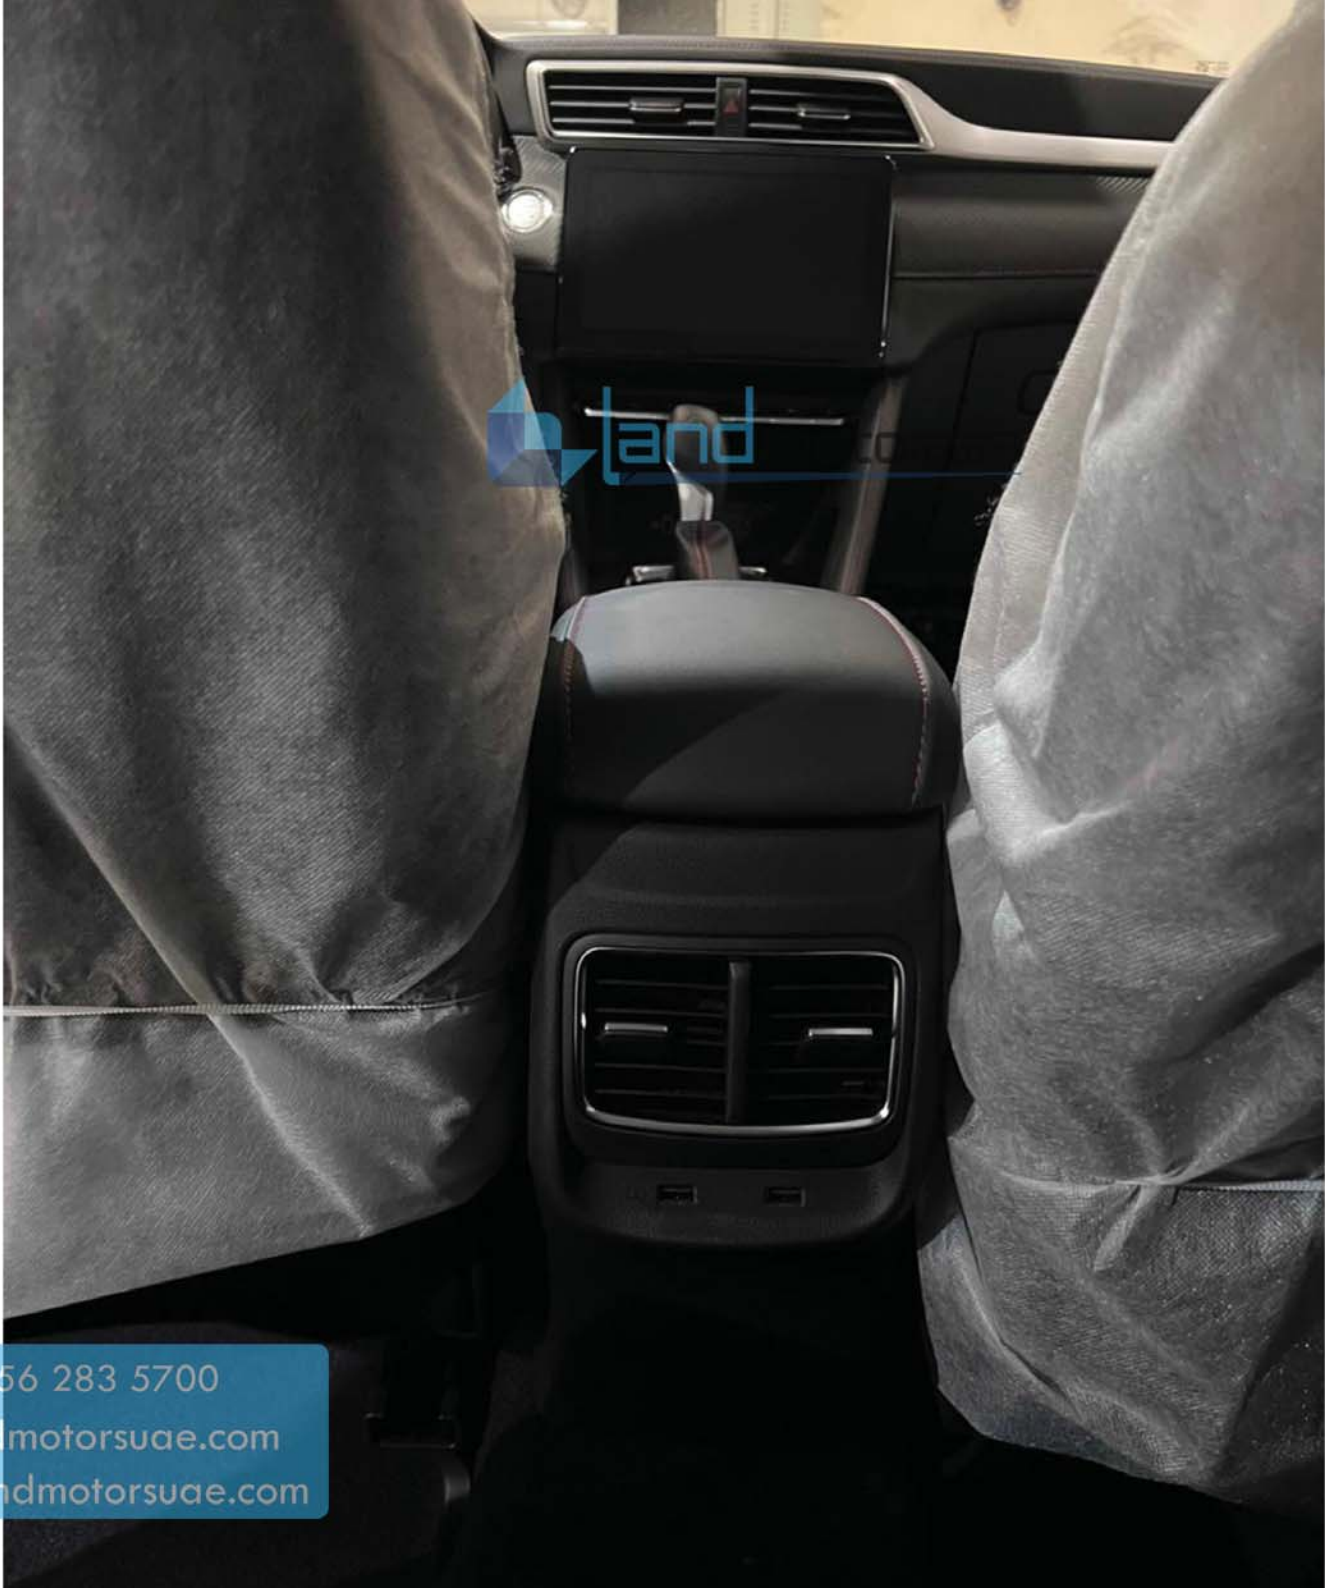

+971 56 283 5700
 Info@landmotorsuae.com
Sales@landmotorsuae.com