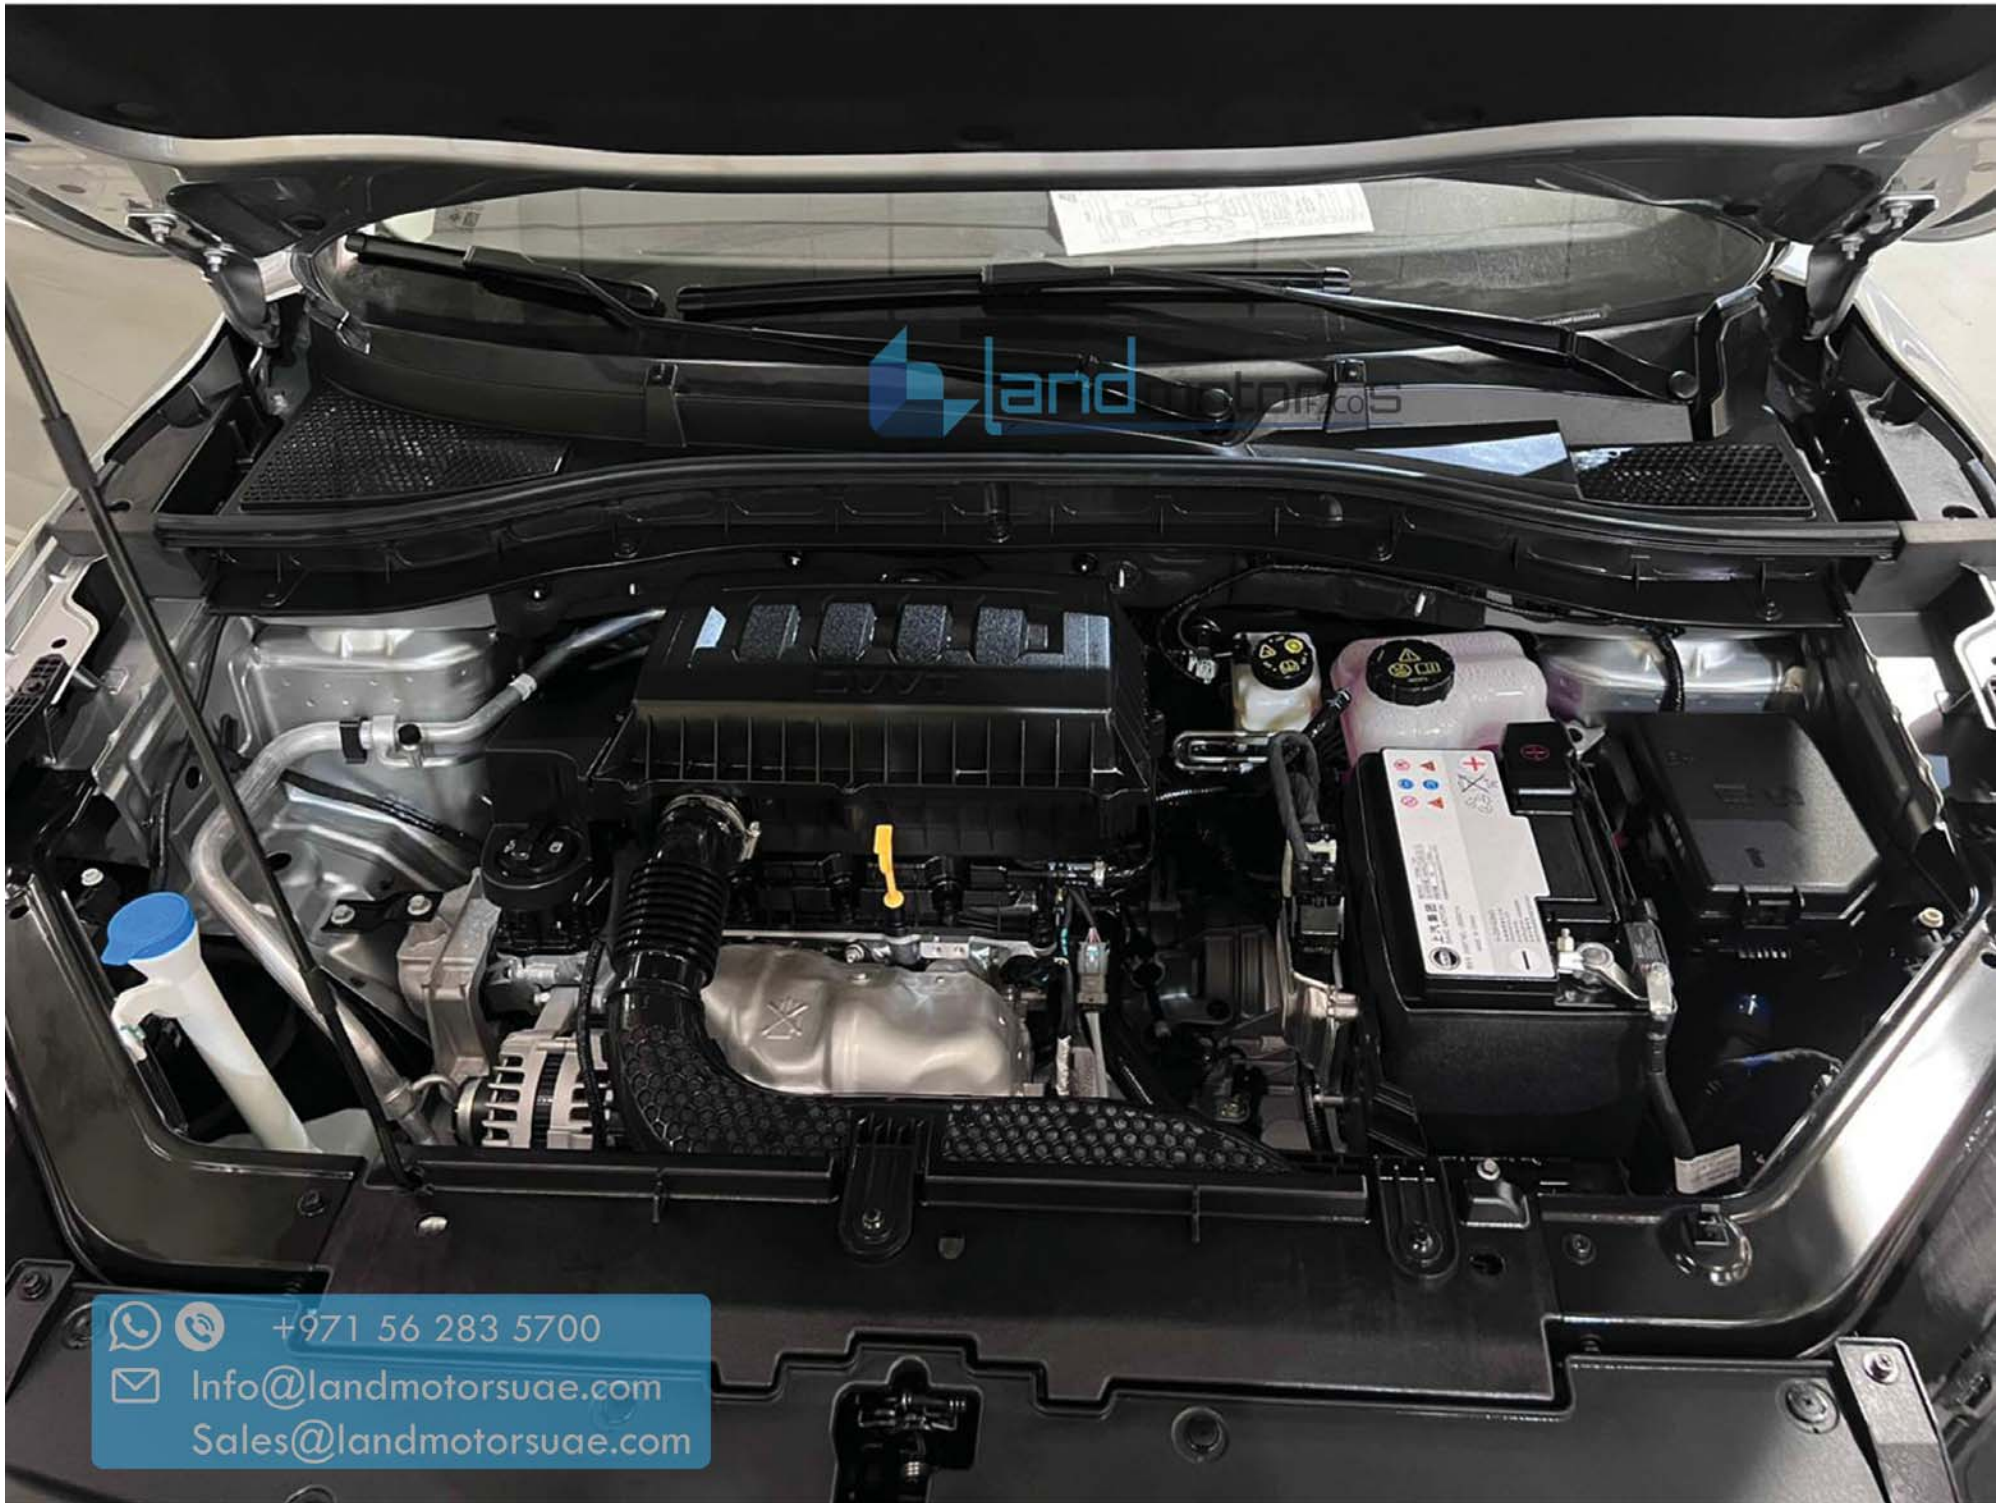

landmotorsuae.com

+971 56 283 5700
Info@landmotorsuae.com
Sales@landmotorsuae.com