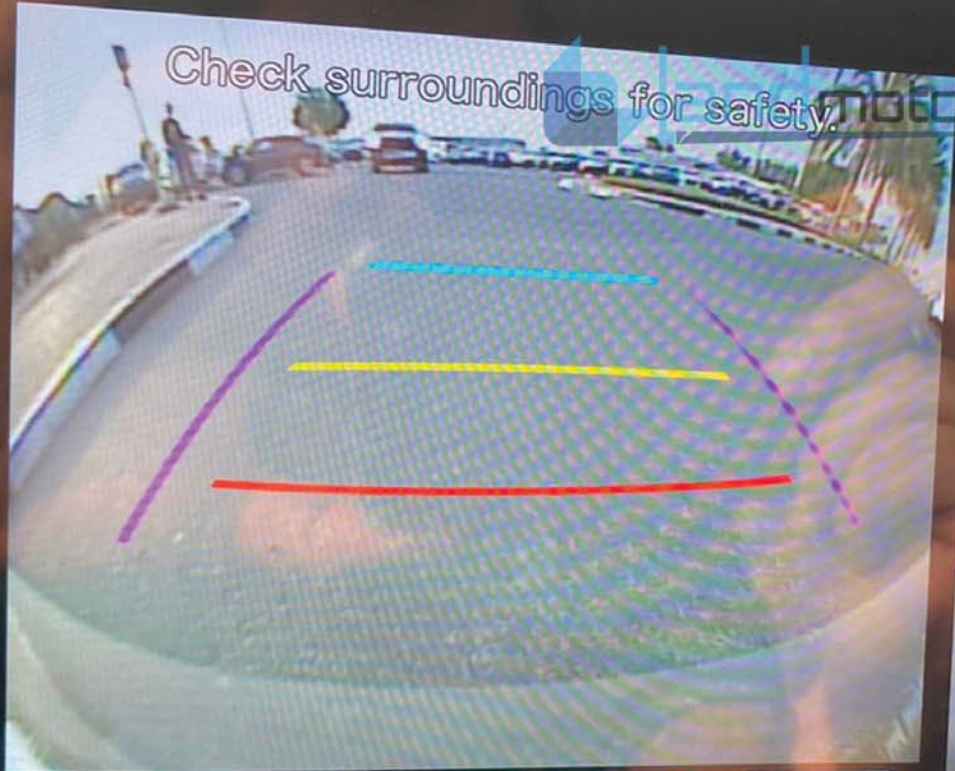

Check surroundings for safety.

+971 56 283 5700
Info@landmotorsuae.com
Sales@landmotorsuae.com