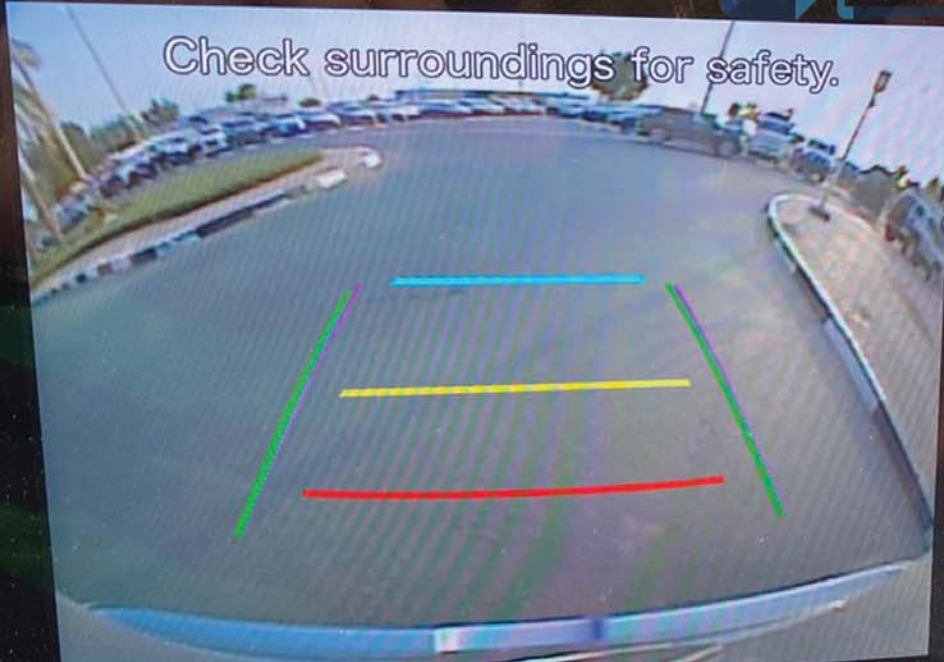

Check surroundings for safety.