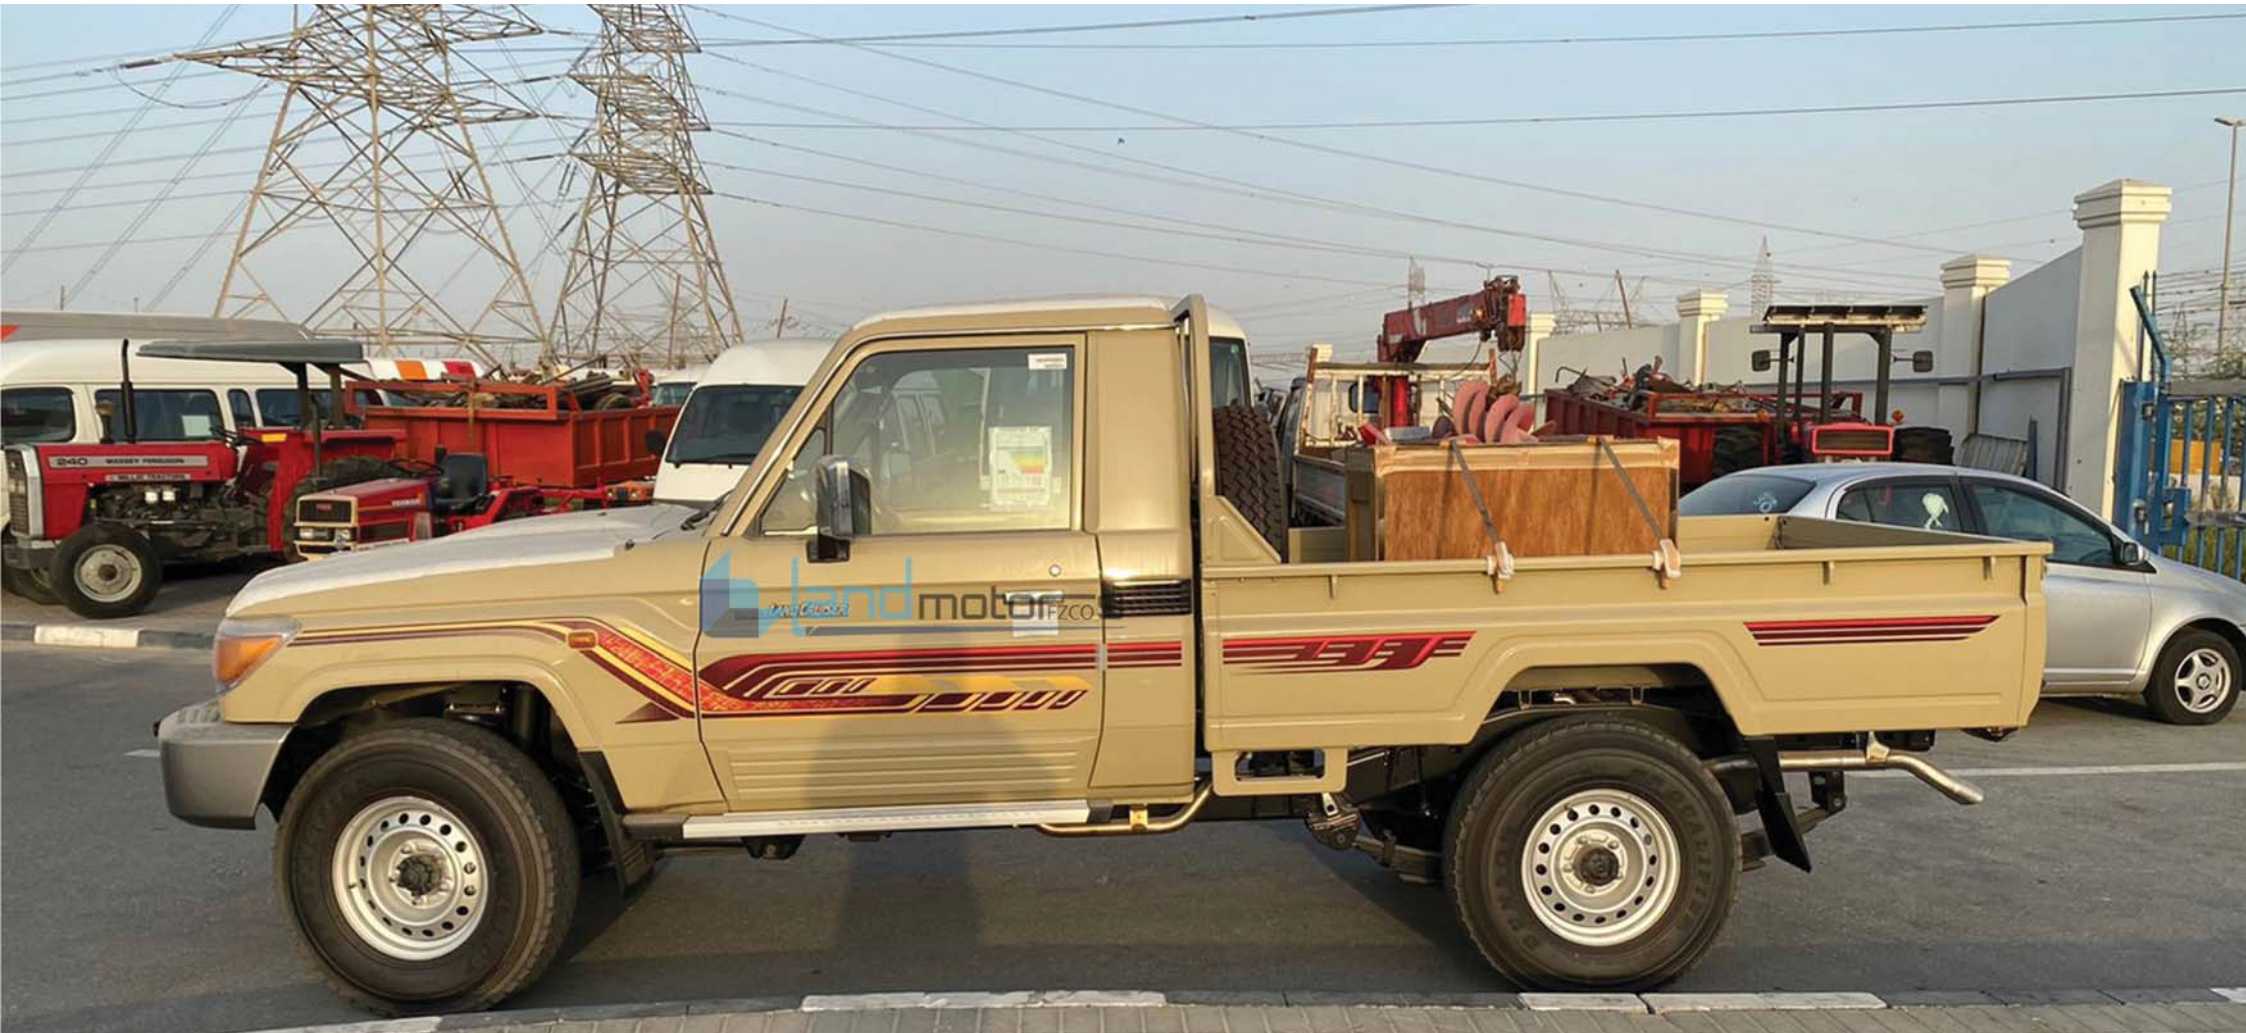

+971 56 283 5700
Info@landmotorsuae.com
Sales@landmotorsuae.com