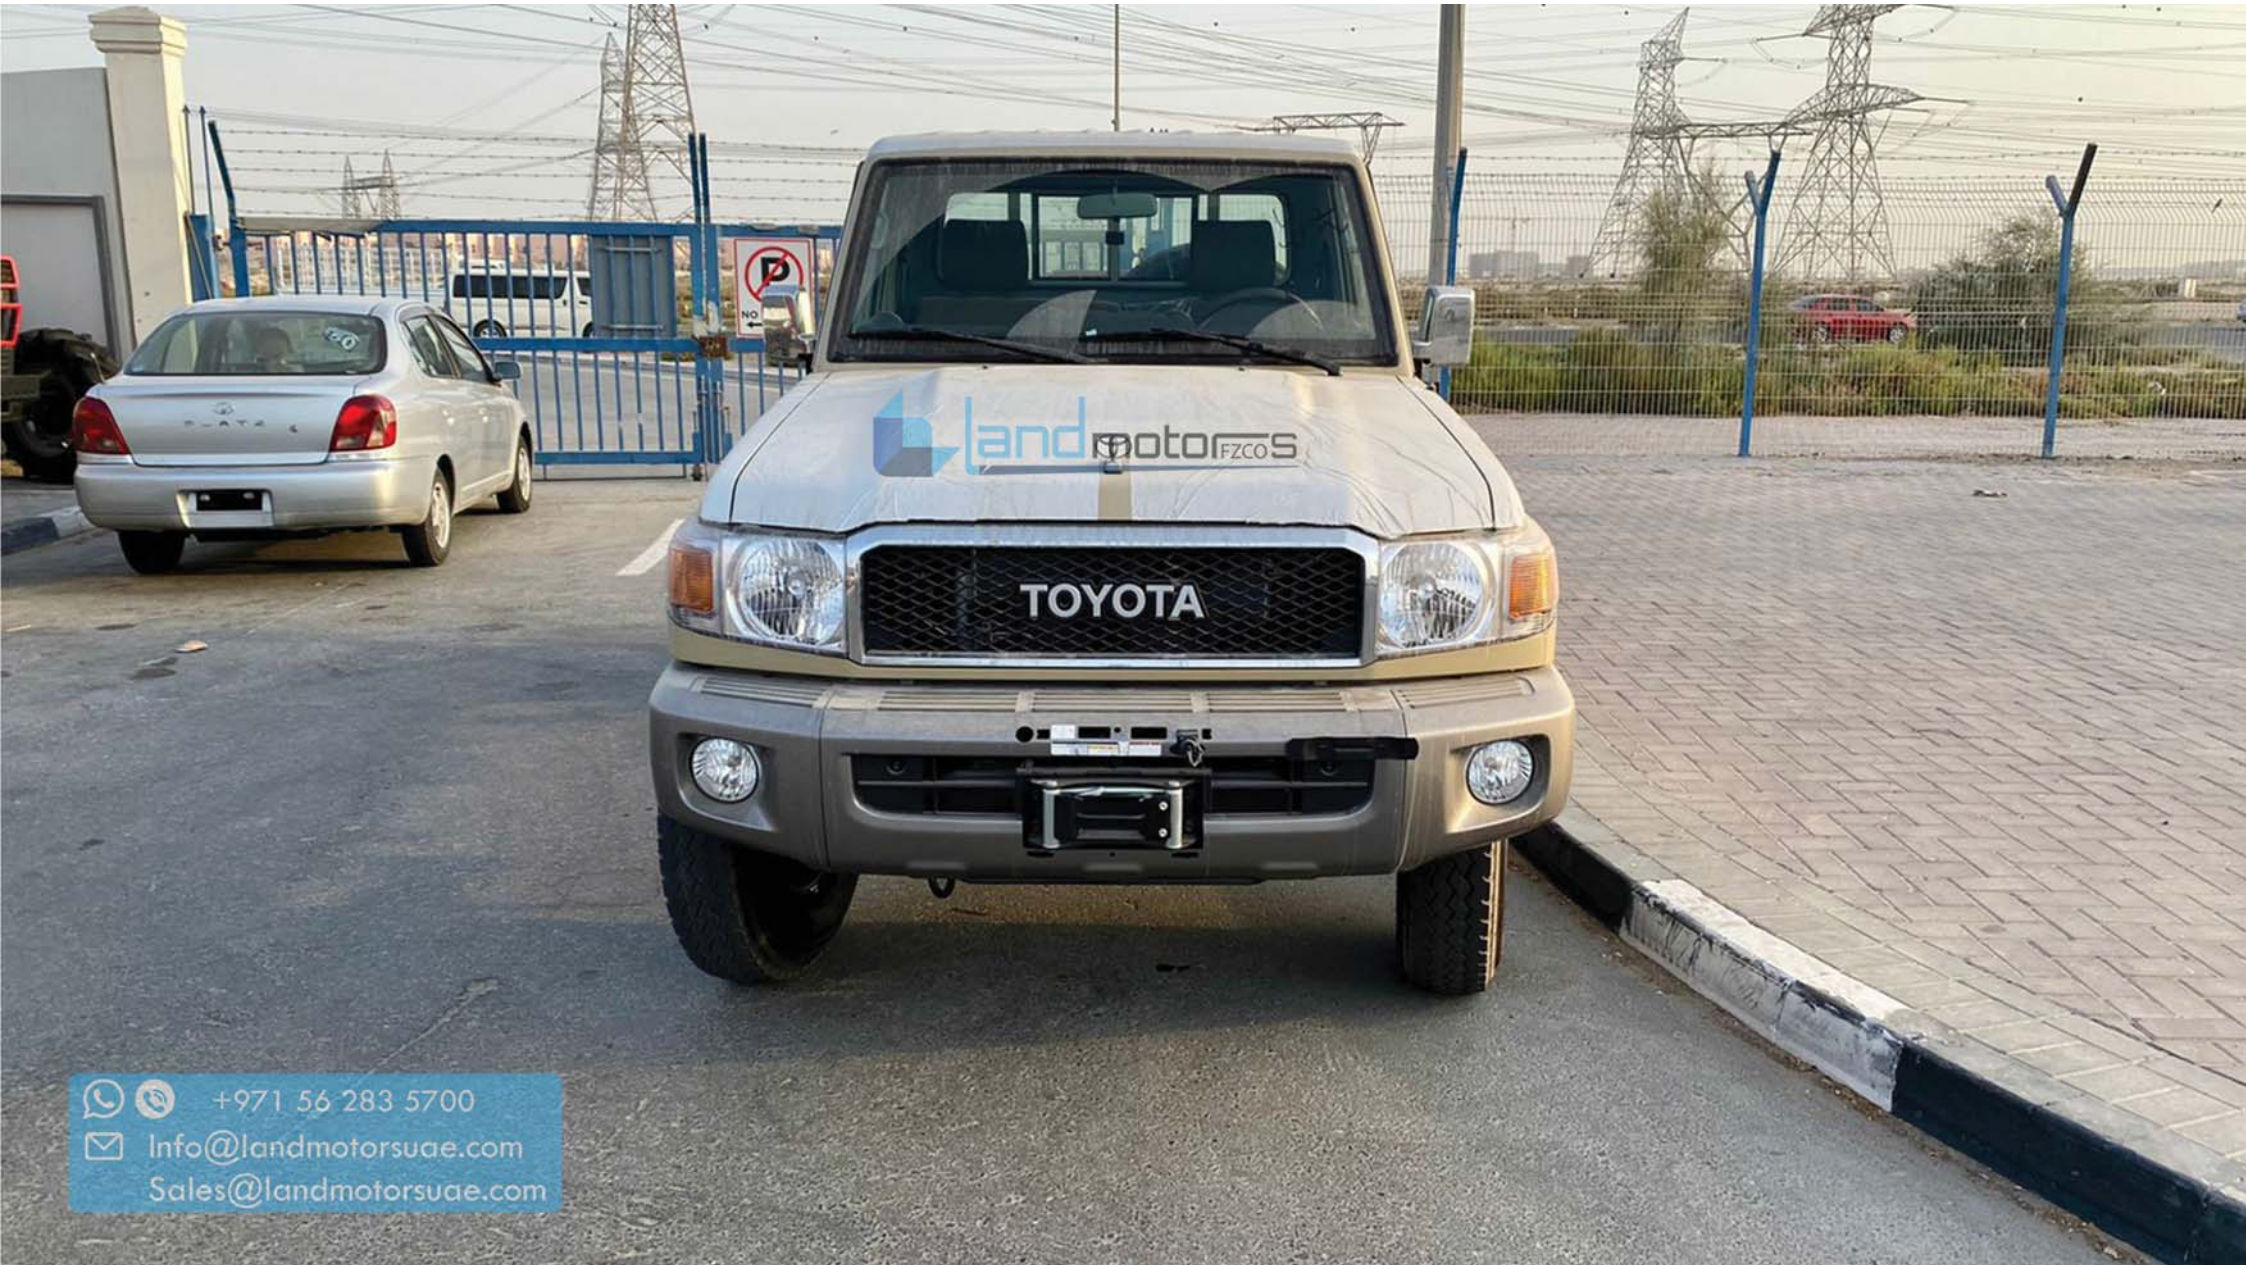

TOYOTA LAND CRUISER 79 SINGLE CABIN
PETROL 4.0L WINCH 2021

TOYOTA

Land Motors FZCO

Dubai United Arab emirates DOS DDP Building A2 - 101 Auto Zone.

+971 56 283 5700, info@landmotorsuae.com, sales@landmotorsuae.com
www.landmotorsuae.com