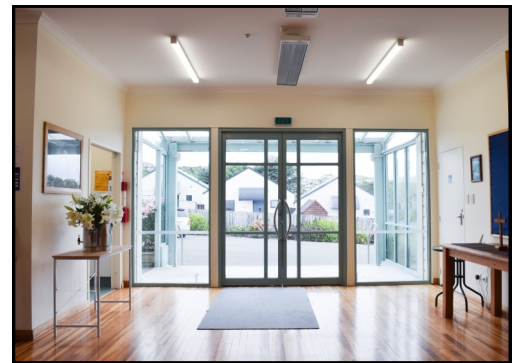

Kitchen/Foyer

- Modern Kitchen
- Industrial dishwasher
- 2 ovens, microwave
- Full sized fridge/freezer

Foyer space which can seat 4 café tables