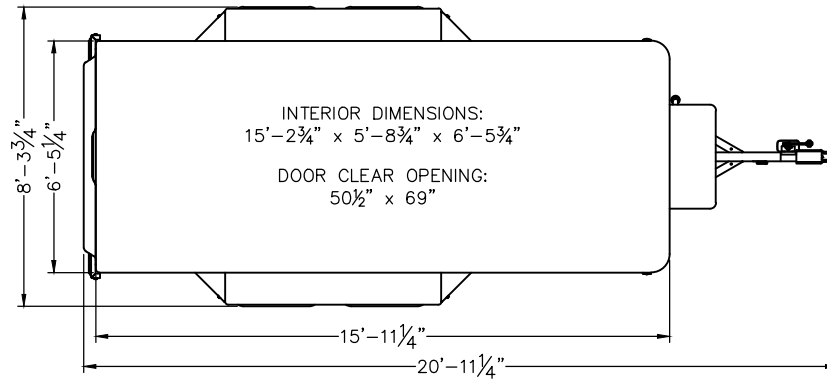

GOVI ARKTIK 2000US
 -THERMOMETER
 -LIGHT SWITCH

4" WALLS & ROOF
 HEAVY DUTY FLOOR
 STRIP CURTAINS
 LED LIGHTING
 7 BLADE CONNECTOR
 2⁵/₁₆" COUPLER
 E-TRACK READY

GVWR: 9,990 LBS.
 TRAILER: 3,300 LBS.
 CAPACITY: 6,690 LBS.

ROOM TEMP.:
 0°F to 50°F
 INTERIOR VOLUME:
 564 cu. ft.
 HORSEPOWER:
 3/4 hp.
 REFRIGERANT:
 R-452A
 ELEC. SUPPLY
 115V
 PHASE:
 Single
 CYCLE:
 60 hz.
 AMPERAGE:
 15.0 MCA
 R-VALUE:
 R-28

Polar King Mobile Trailer 6x16

DRAWN BY: MJR	MODEL NO.: PKM616	SCALE: 3/16" = 1'	DATE: 1/5/22
------------------	----------------------	----------------------	-----------------

DRAWING NAME:
P

Rental Solutions & Events LLC
 1830 Liberty Rd
 Sykesville, MD 21784
 877.217.3681