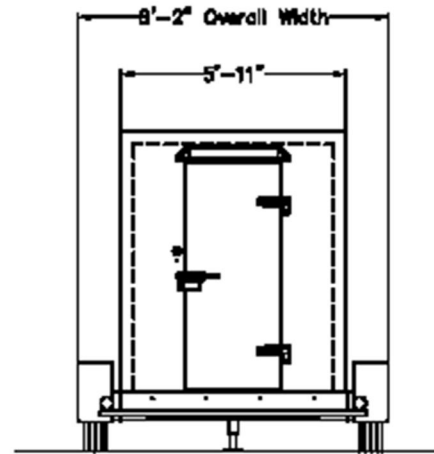

INSIDE DIMENSIONS:  
5'-3" WIDE  
7'-3" LONG  
8'-8" HIGH  
AREA = 38 SQ. FT.  
VOLUME = 247 CU. FT.

**RENTAL**Solutions

6'x8' Cooler  
110v 30A Dedicated outlet  
Not to exceed 20' Cord