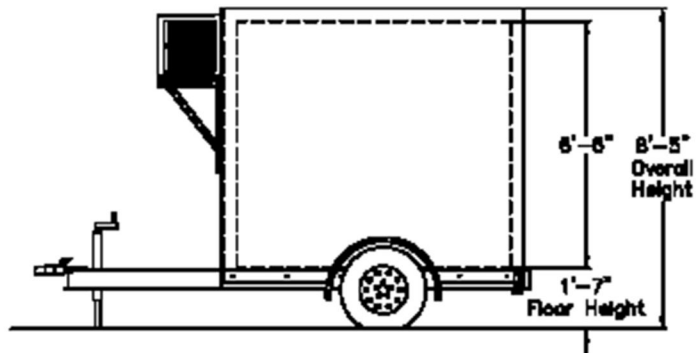

INSIDE DIMENSIONS:  
5'-3" WIDE  
7'-3" LONG  
8'-8" HIGH  
AREA = 38 SQ. FT.  
VOLUME = 247 CU. FT.

**RENTAL**Solutions

6'x8' Cooler  
110v 30A Dedicated outlet  
Not to exceed 20' Cord