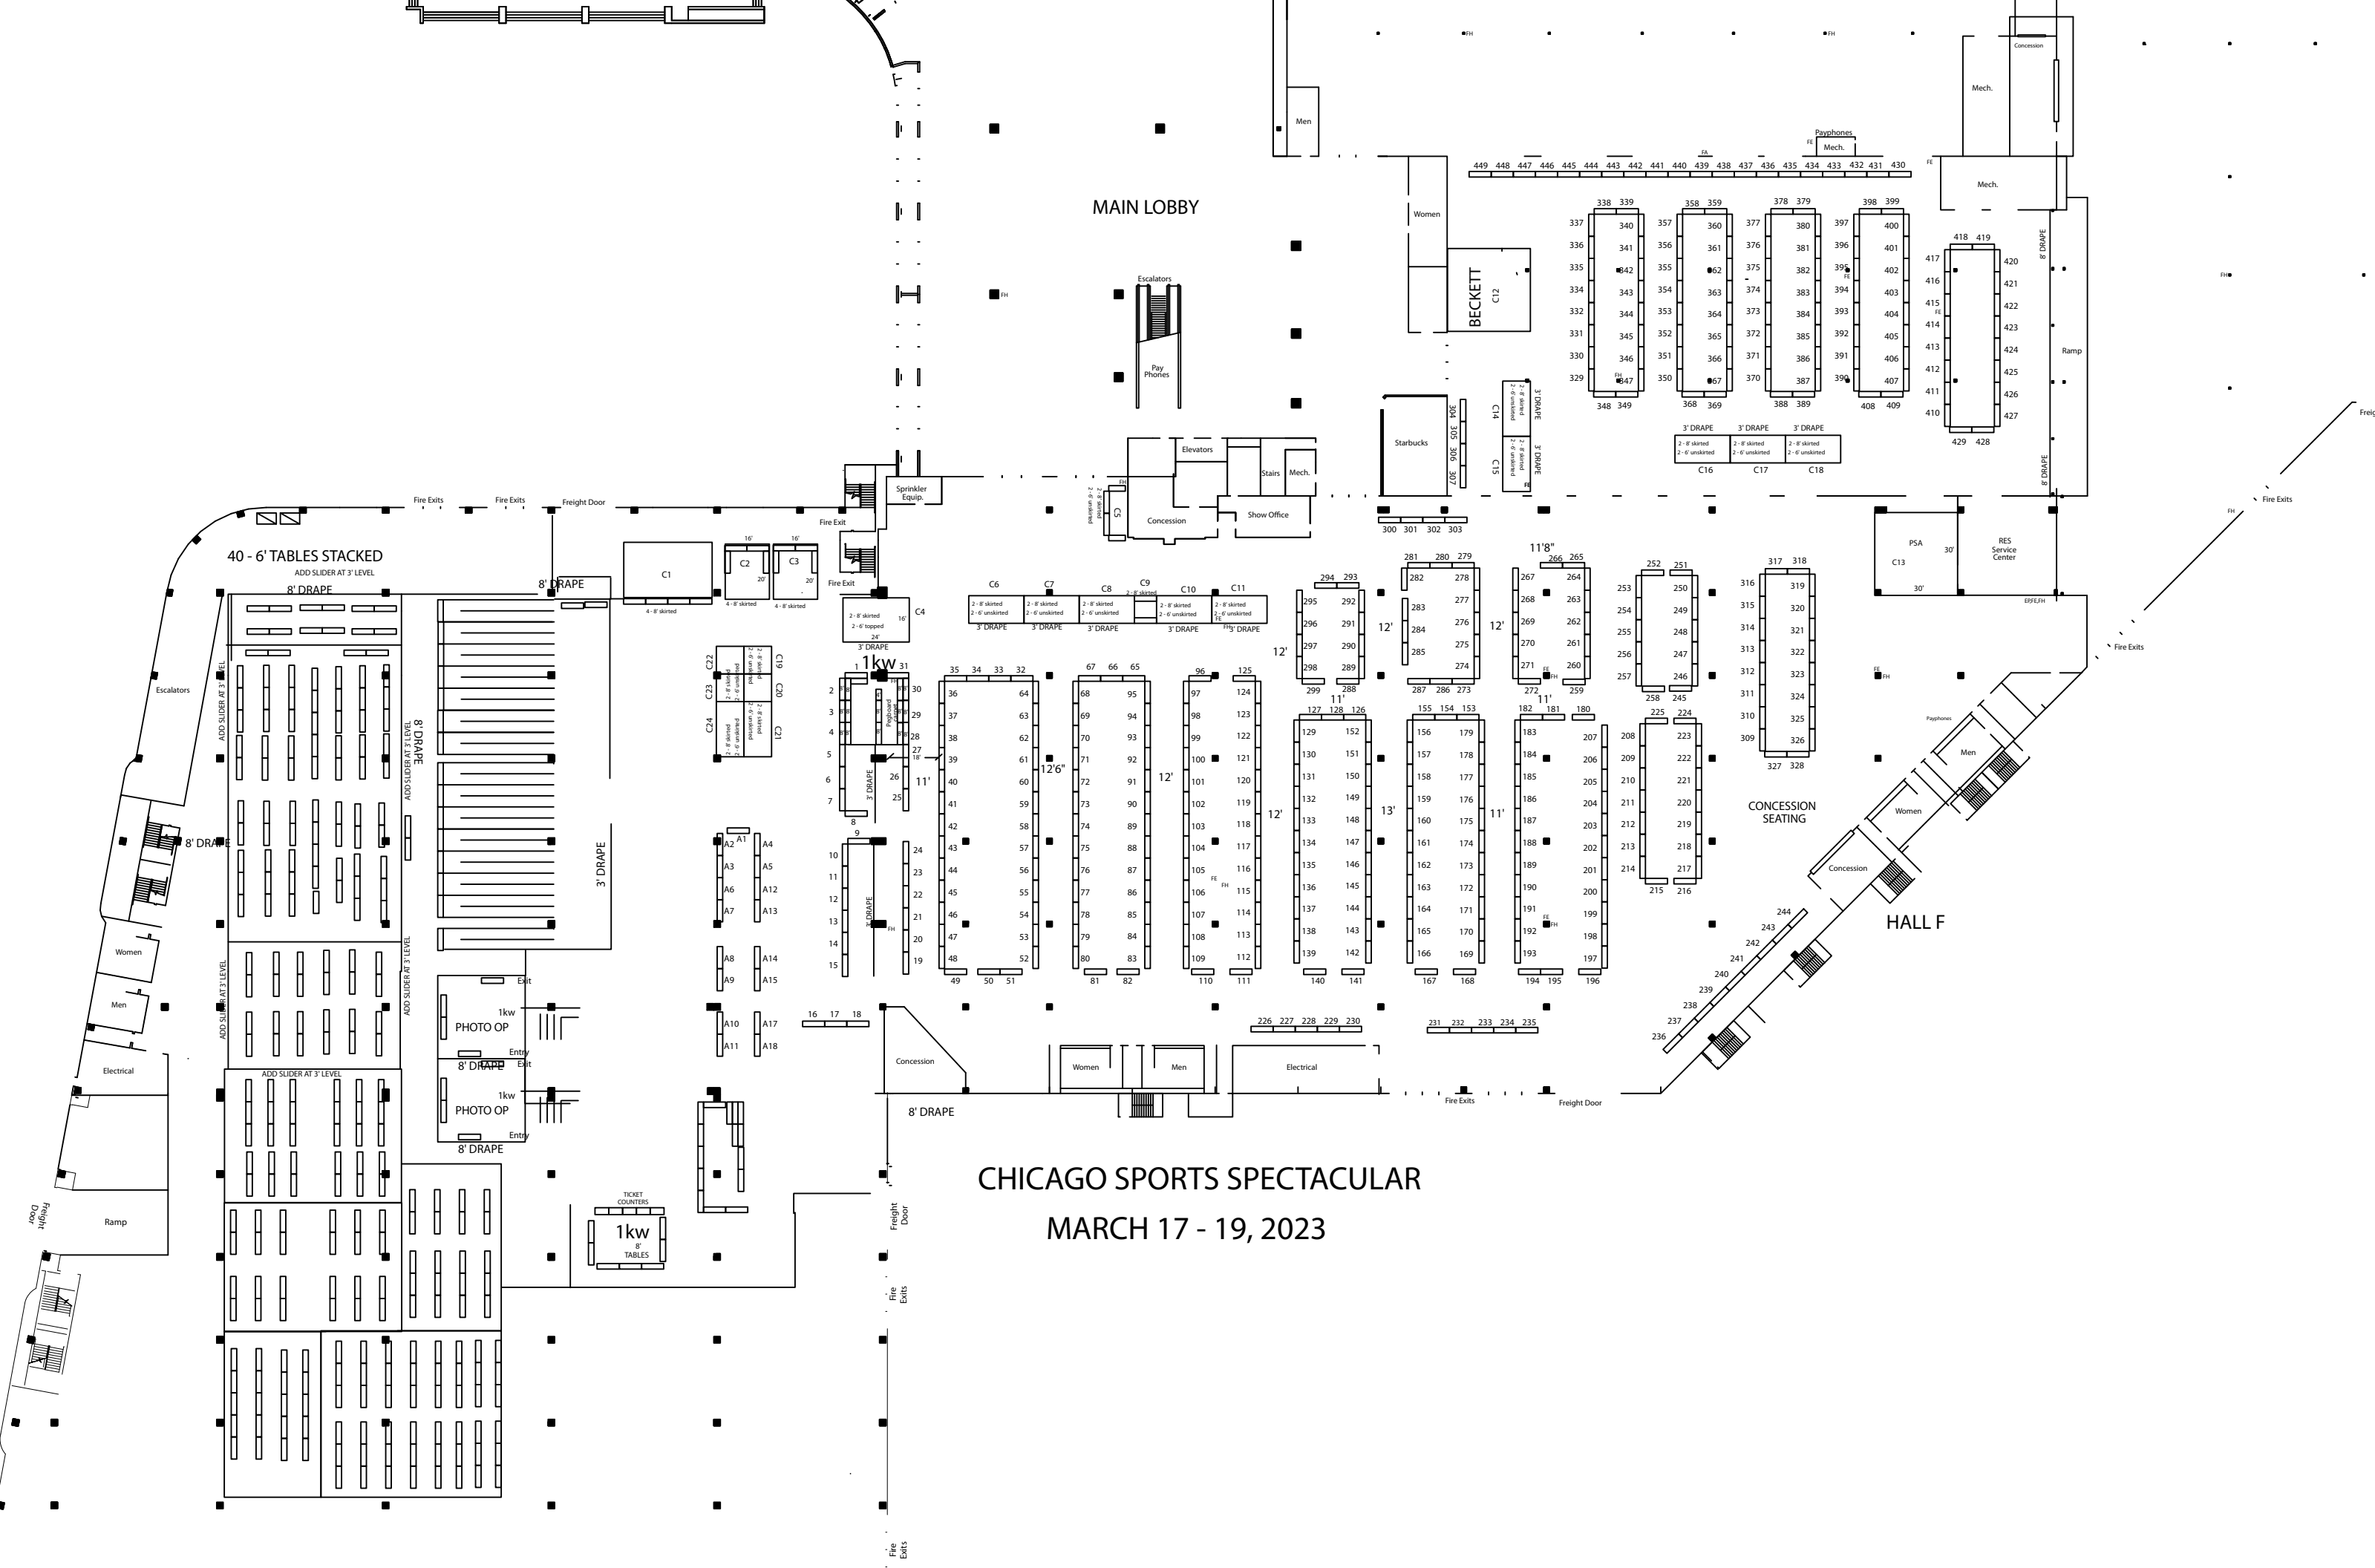

MAIN LOBBY

CHICAGO SPORTS SPECTACULAR  
MARCH 17 - 19, 2023

40 - 6' TABLES STACKED  
ADD SLIDER AT 3' LEVEL

8' DRAPE

ADD SLIDER AT 3' LEVEL

8' DRAPE

ADD SLIDER AT 3' LEVEL

8' DRAPE