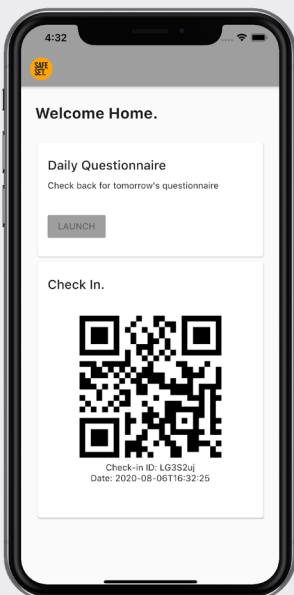

## WHAT DOES SAFESET DO?

**SafeSet** is an easy-to-use solution to ensure TV & film production crews meet COVID-19 testing and screening guidelines. Developed in line with The Safe Way Forward, the joint COVID-19 Safety Guidelines by SAG/AFTRA, DGA, IATSE and The Teamsters, SafeSet helps cast & crew go back to work in a safer environment by ensuring testing, access control and data recording are done in an easy yet secure manner.