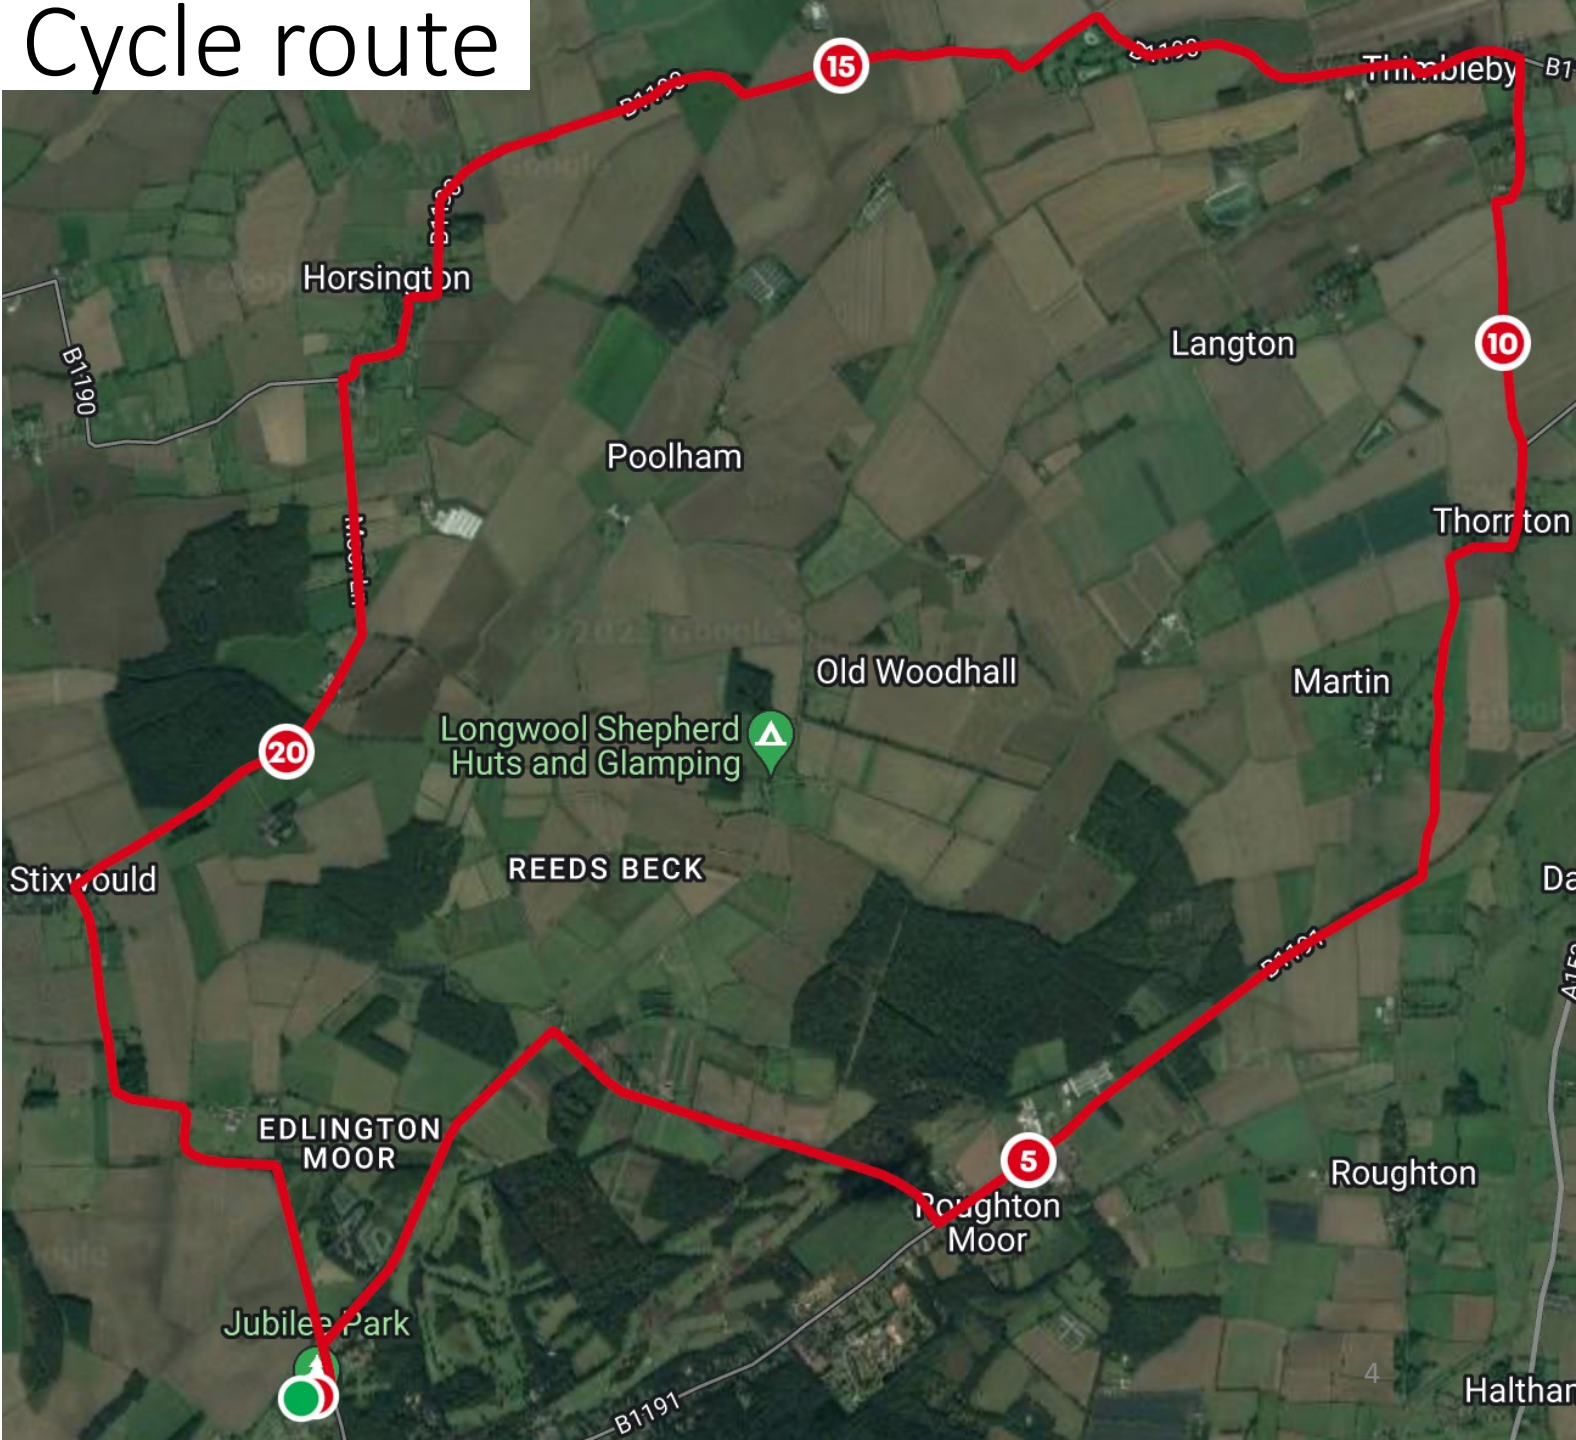

Cycle route