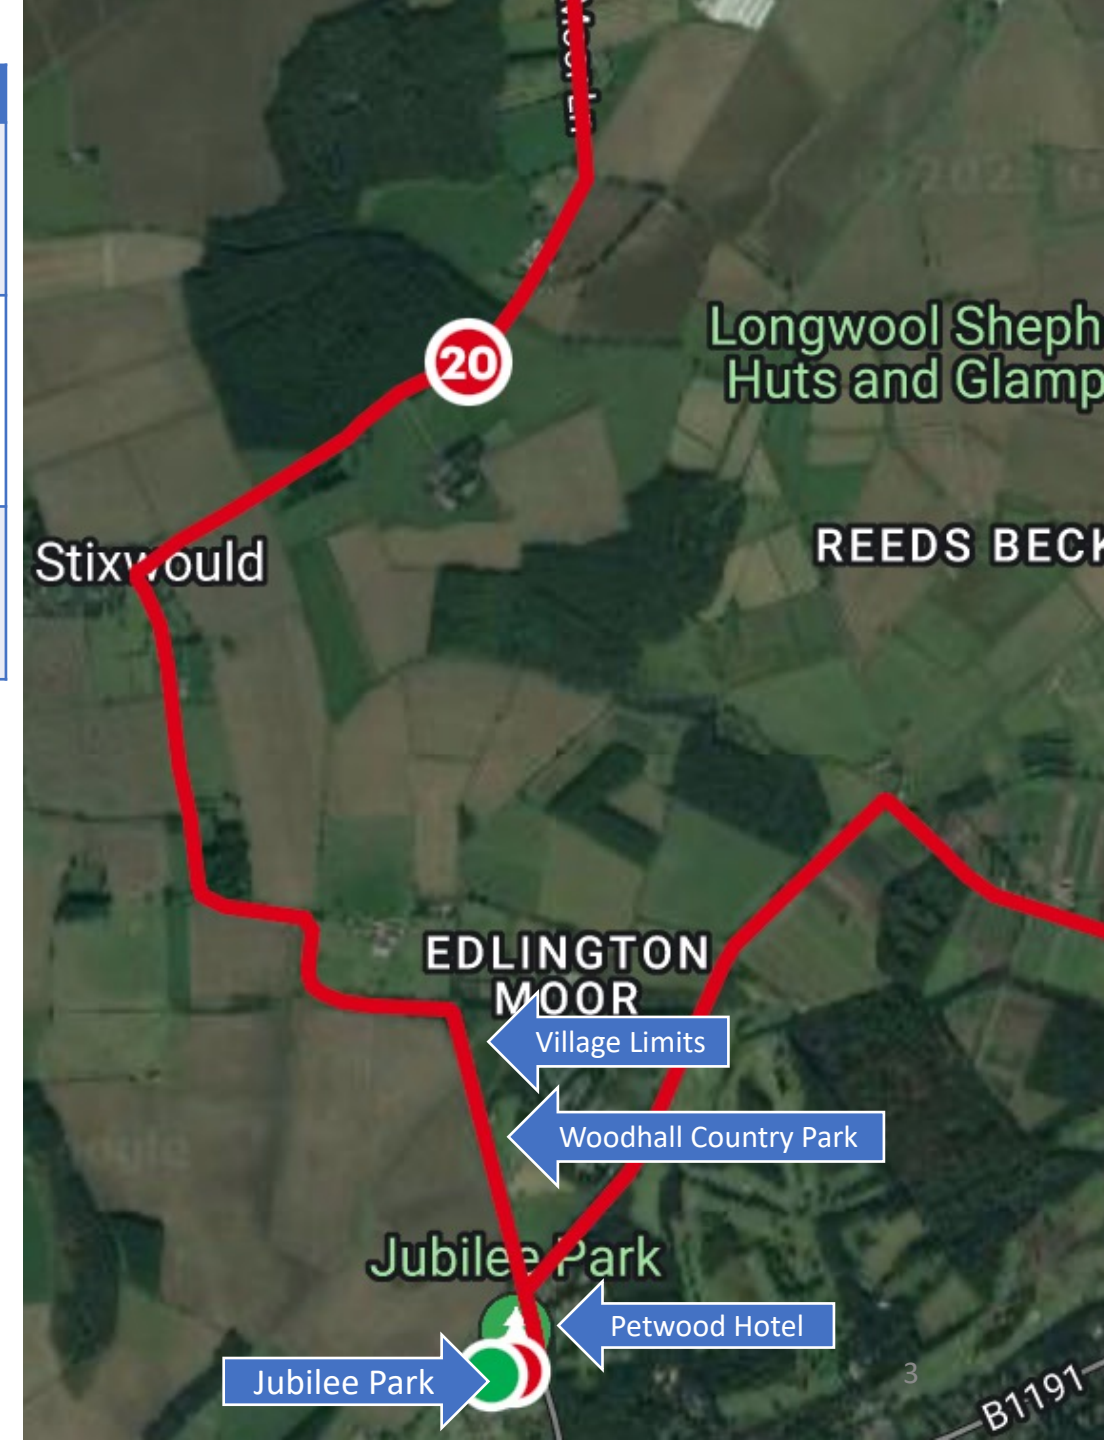

Local traffic teams will assist with access/exit whenever safe to do so.

- Find out more about the event and the full route visit the website here: <https://curlysathletes.co.uk/woodhall-spa-triathlon>
- Please get in touch with queries: Contact@curlysathletes.co.uk

Road Closure	Junction with	Time closed	Latest time open
Stixwould Road	Maple Avenue & Northbound	08:00	13:00
Green Lane	Stixwould Road	08:00	13:00
Maple Avenue	(supported access / exit via team upon request)	08:00	13:00

Traffic control – Stop / Go boards	Time installed	Time removed
Stixwould Road southbound control opposite Monument Road.	08:00	13:00
Monument Road junction with Stixwould southbound exit only (no north bound turn)	08:00	13:00

Business access/exit recommended guide

Business	Location	Note
Jubilee Park	Stixwoud Road	Access via Stixwoud Road northbound from Station Road roundabout. Exit via Stixwoud Road southbound from Jubilee park heading to Station Road roundabout.
Petwood Hotel	Stixwoud Road	Access via Stixwoud Road heading Southbound from Stixwoud or via Monument road joining Stixwoud Road Southbound. Exit via Stixwoud Road heading Southbound heading to Station Road roundabout.
Woodhall Country Park & Village Limits	Stixwoud Road	Access via Stixwoud Road heading Southbound from Stixwoud or via Edlington Moor joining Stixwoud Road. Exit via Stixwoud Road heading Northbound towards Stixwoud.