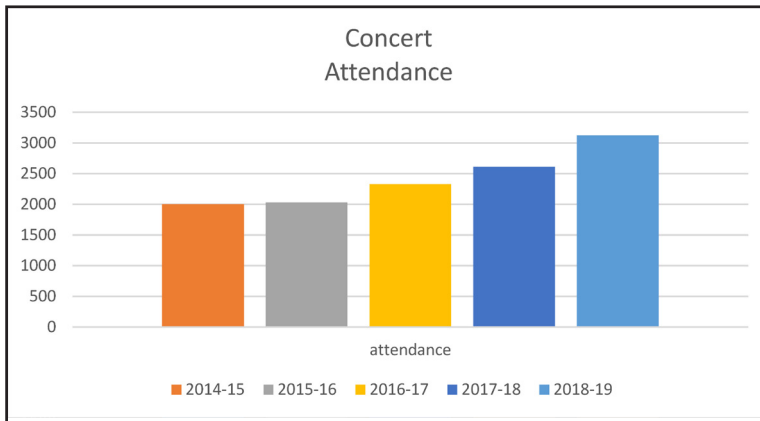

CELEBRATING AN OUTSTANDING SEASON

BUILDING ON OUR TRADITION OF CHORAL EXCELLENCE