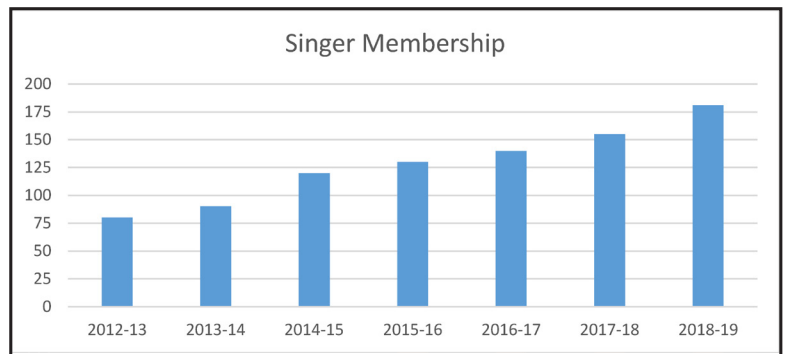

CELEBRATING AN OUTSTANDING SEASON

BUILDING ON OUR TRADITION OF CHORAL EXCELLENCE