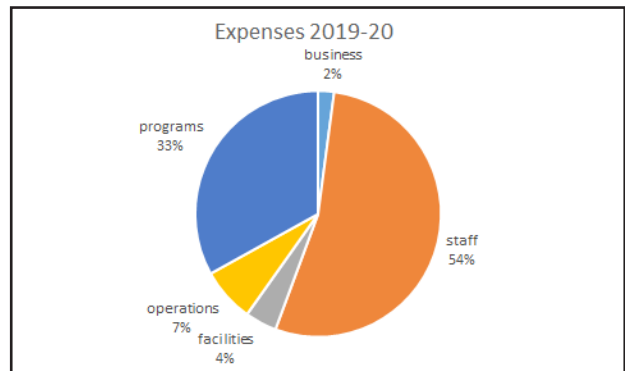

CELEBRATING A SEASON OF RESILIENCE