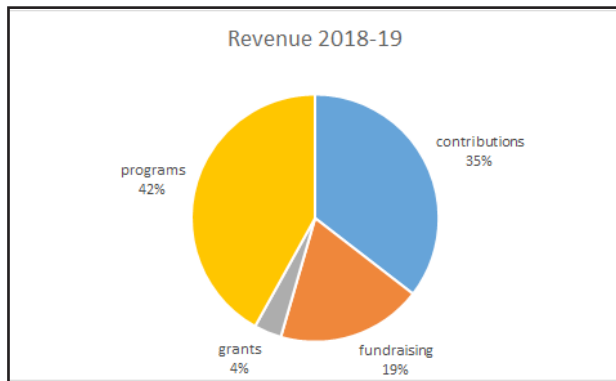

CELEBRATING A SEASON OF RESILIENCE