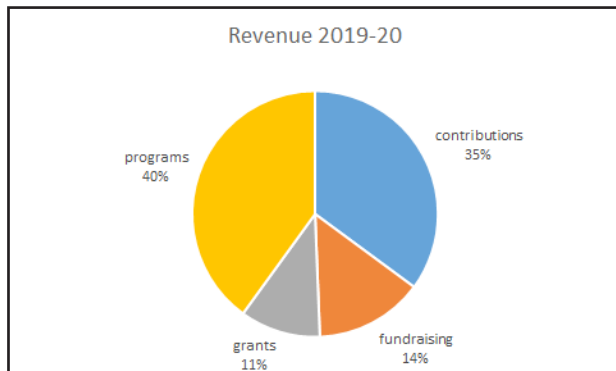

CELEBRATING A SEASON OF RESILIENCE