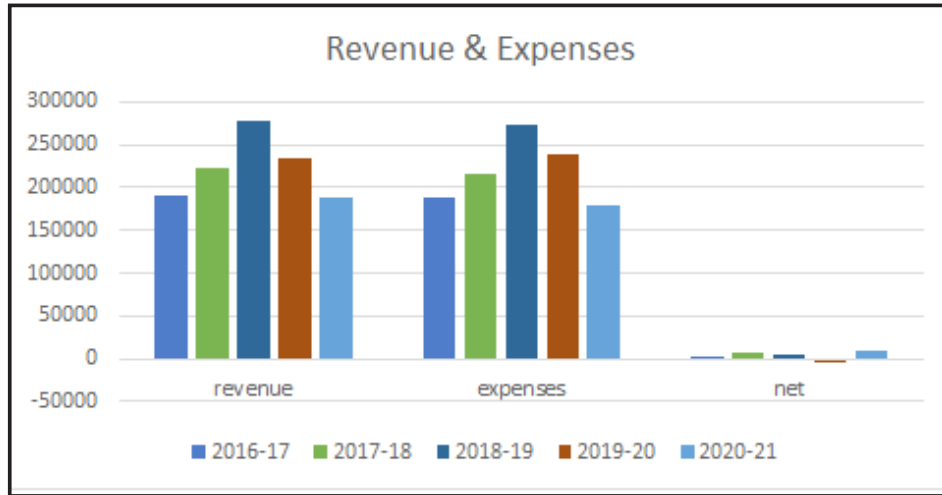

CELEBRATING A SEASON OF RESILIENCE