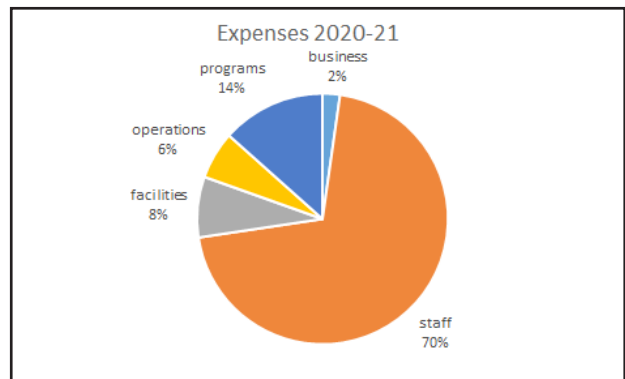

CELEBRATING A SEASON OF RESILIENCE