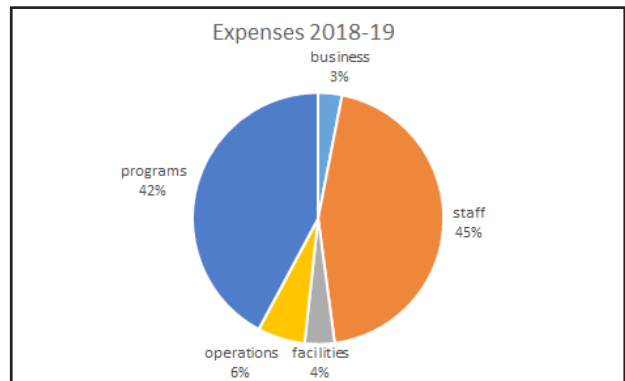

CELEBRATING A SEASON OF RESILIENCE