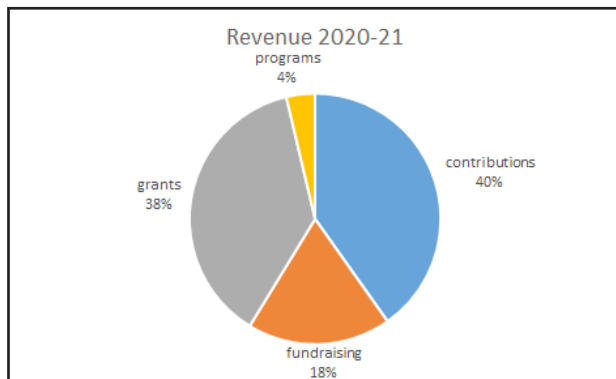

CELEBRATING A SEASON OF RESILIENCE