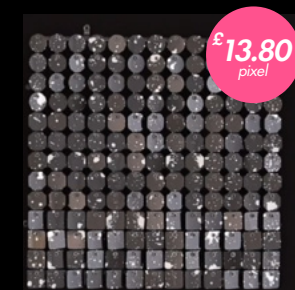

A series of splashes a combination of black glass with a splash of mirror effect