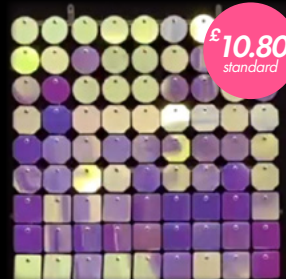

Colour: 400/Rainbow Sand

Rainbow colour with sand effect

Colours | Interior

£10.80
standard

£12.80
pixel

Colour: 010/Chameleon

Colour overflow: blue 40%, powder 40%, lilac 20%

£10.80
standard

£12.80
pixel

Colour: 020/Chameleon

Colour overflow: pink 50%, yellow 35%, lime 15%

£10.80
standard

£12.80
pixel

Colour: 030/Chameleon

Colour overflow: lilac 45%, pink 40%, lime 15%

£10.80
standard