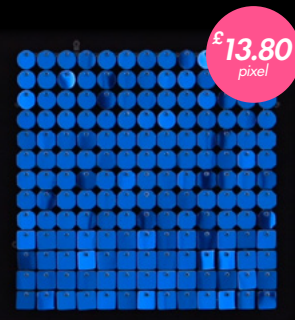

Colour: 27/Turquoise

Delicate tiffany colour with mirror effect.