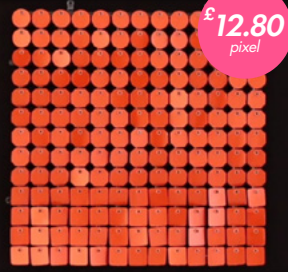

£10.80
standard

£12.80
pixel

Colour: 90/Gloss White

White colour with a glossy effect

Colours | Interior

Colour: 14/Orange
Bright orange colour with glossy shine

Colour: 51/Paprika
Intense red gold colour with shades of orange