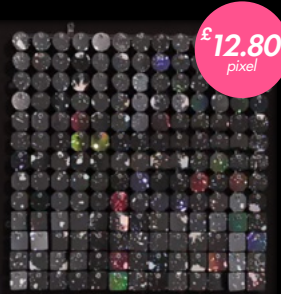

Colour: 29/Light Blue

Dense and pure cyan colour in the mirror effect

Colour: 06/Purple

Colour: 09/Lilac

Splash | Interior

£10.80
standard

£12.80
pixel

Colour: 37/100/Splashes