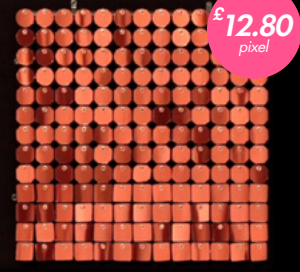

Colour: 51/Paprika
Intense red gold colour with shades of orange