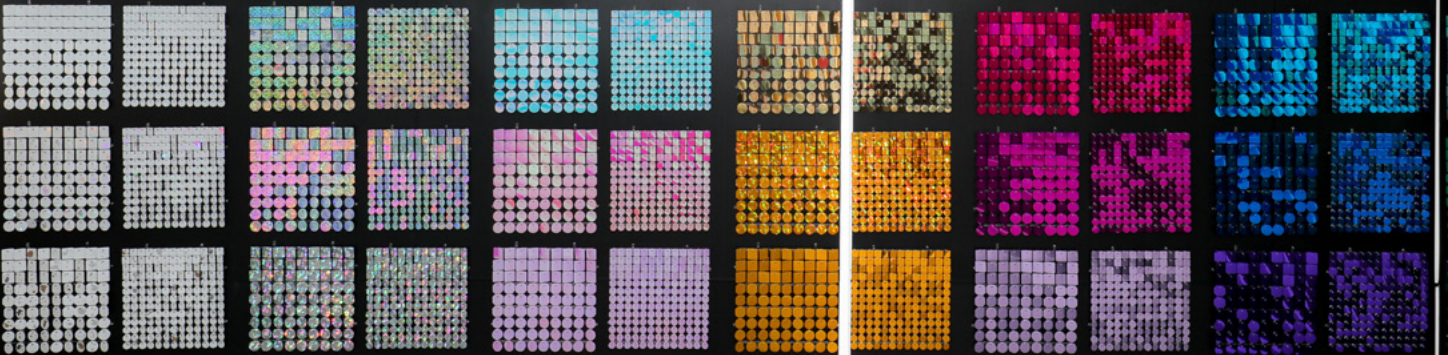

Basic Colours & Special Effects

Bright and rich colours and special effects, many of which have no analogues and are created by us specifically for decorators and decorators.