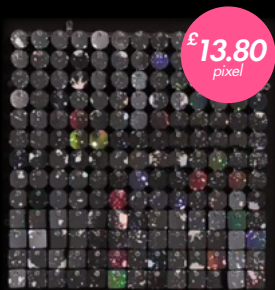

Colour: 37/Gloss Black

Thick glossy black

Colour 34/47/Splashes

Combination of black glass with splashes of gold colour

Colour: 37/100/Splashes

A series of splashes a combination of black glass with splashes of rainbow effect