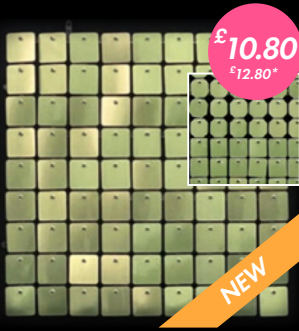

New | Interior Colours

Colour: 24/Pistachio

Yellow green colour with satin effect