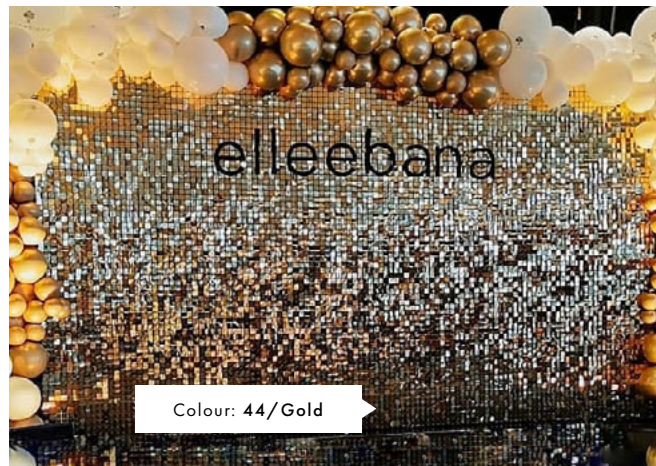

For high-end sparkle

We are difference!

- ✓ We have developed and use in the projects our own unique technology of coloured mirrored printing, with rich and highly vibrant colours.
- ✓ Made to last - our panels are manufactured from incredibly strong polymer material, imported from Japan and sequin film finished and cut to our exact specifications.
- ✓ Super-fast assembly and delivery process - we even have stock colours that can be produce in just 2 days and ship to many global locations.
- ✓ We are super-competitive on price.