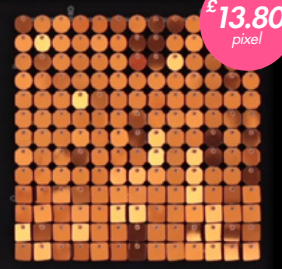

Colour: 42/Pink Gold

The tender colour of pink gold with mirror effect