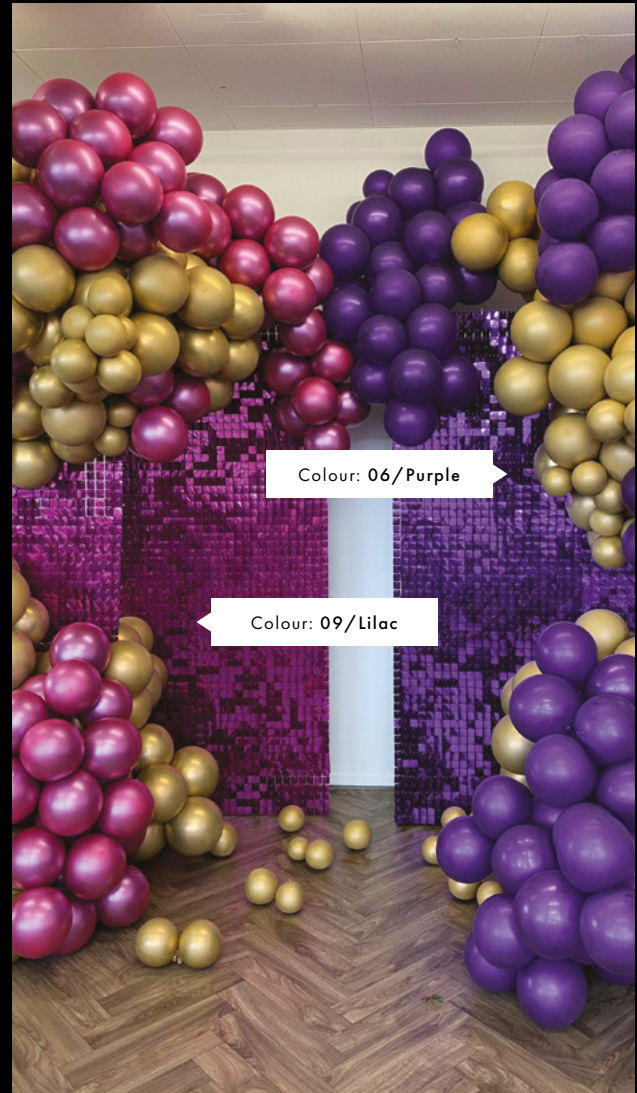

Bright green with a glossy effect

£12.80
pixel

Colour: 18/Yellow

Dance yellow with glossy sheen

£12.80
pixel

Colours | Interior

£10.80
standard

£12.80
pixel

Colour: 33/Blue

Bright blue colour with mirror effect

£10.80
standard

£12.80
pixel

Colour: 06/Purple

Purple colour with mirror effect

£10.80
standard

£12.80
pixel

Colour: 29/Light Blue

Dense and pure cyan colour in the mirror effect

Colour: 06/Purple

Colour: 09/Lilac

Splash | Interior

£10.80
standard

£12.80
pixel

Colour: 37/100/Splashes