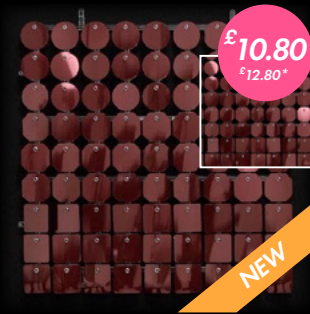

Colour: 03/Bordeaux

Deep colour of red wine with mirror effect