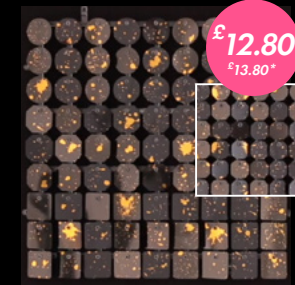

Colour 34/47/Splashes

Combination of black glass with splashes of gold colour