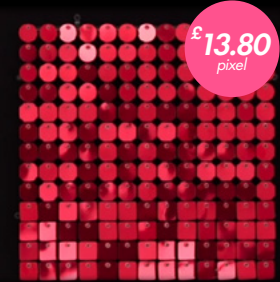

Colour: 09/Lilac

Lilac colour with mirror effect

£12.80
standard

£13.80
pixel

Colour: 02/Red Mirror

Dense saturated red colour with mirror effect

£12.80
standard

£13.80
pixel