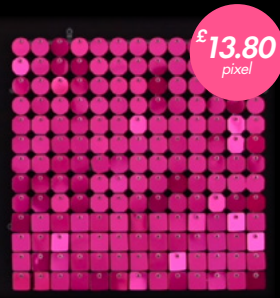

£13.80
pixel

Colour: 12/Hot Pink

Saturated raspberry colour with mirror effect