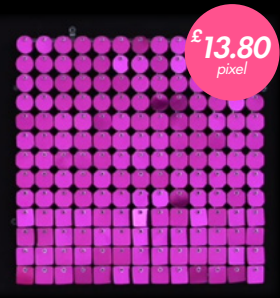

£13.80
pixel

Colour: 09/Lilac

Lilac colour with mirror effect