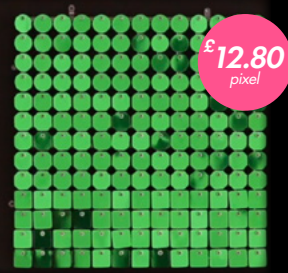

£12.80
pixel

Colour: 27/Turquoise

Delicate Tiffany colour with mirror effect

£12.80
pixel

Colour: 20/Green Mirror

Pure mirror green tint

£12.80
pixel

Colour: 21/Green

Bright green with a glossy effect

£12.80
pixel

Colour: 18/Yellow

Dance yellow with glossy sheen

£12.80
pixel

Colours | Interior

£10.80
standard

£12.80
pixel