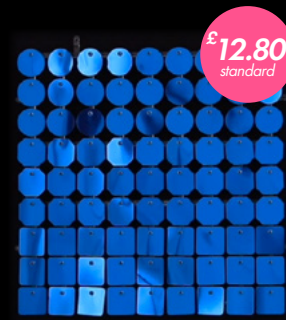

Colour: 33/Blue

Bright blue colour with mirror effect.