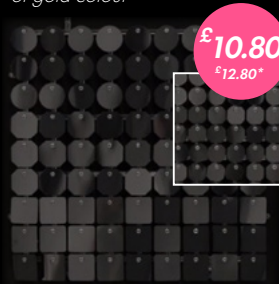

Colour 34/47/Splashes

A Series of splashes - a combination of black glass with splashes of gold colour

£10.80
£12.80*