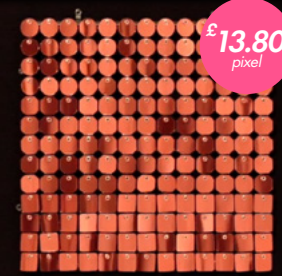

Colour: 14/Orange

Bright orange colour with glossy shine