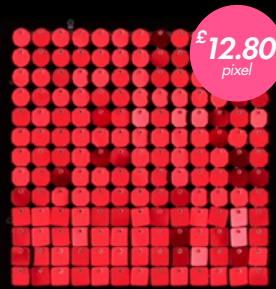

Colour: 04/Ruby Red

Ruby red colour with mirror effect