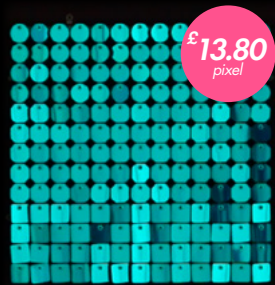

Colour: 37/Gloss Black

Thick glossy black