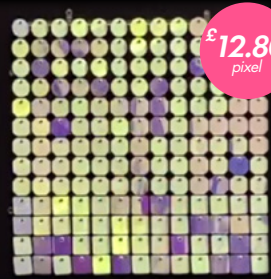

Colour: 400/Rainbow Sand

Rainbow colour with sand effect

Colours | Interior

£10.80
standard

£12.80
pixel

Colour: 010/Chameleon

Colour overflow: blue 40%, powder 40%, lilac 20%

£10.80
standard

£12.80
pixel

Colour: 020/Chameleon

Colour overflow: pink 50%, yellow 35%, lime 15%

£10.80
standard

£12.80
pixel

Colour: 030/Chameleon

Colour overflow: lilac 45%, pink 40%, lime 15%

£10.80
standard