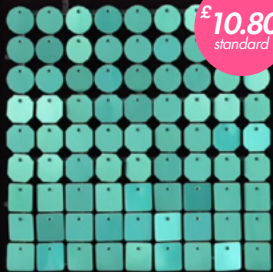

Colours | Interior

Colour: 25/Mint

Delegate mint colour with matte effect