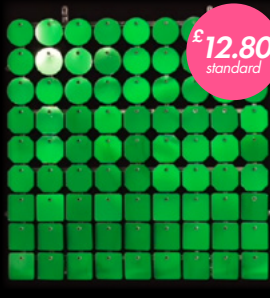

Colour: 04/Ruby Red

Ruby red colour with mirror effect

£12.80
standard

£13.80
pixel

Colour: 20/Green Mirror

Pure mirror green tint

£12.80
standard

£13.80
pixel