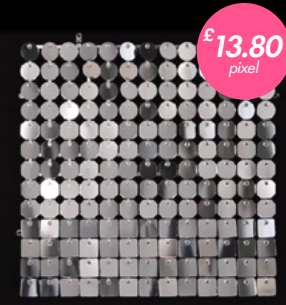

Colours | Exterior

With mirror effect and bright iridescence of all colours of the rainbow

Perfect, pure mirror

Colour: 96/White Chrome

White colour with deep satin with metallized overflow

Colour 90/100/Splashes

A series of splashes - a combination of white gloss with splashes of rainbow colour

A series of splashes - a combination of white gloss with splashes with mirror effect

White colour with glossy effect